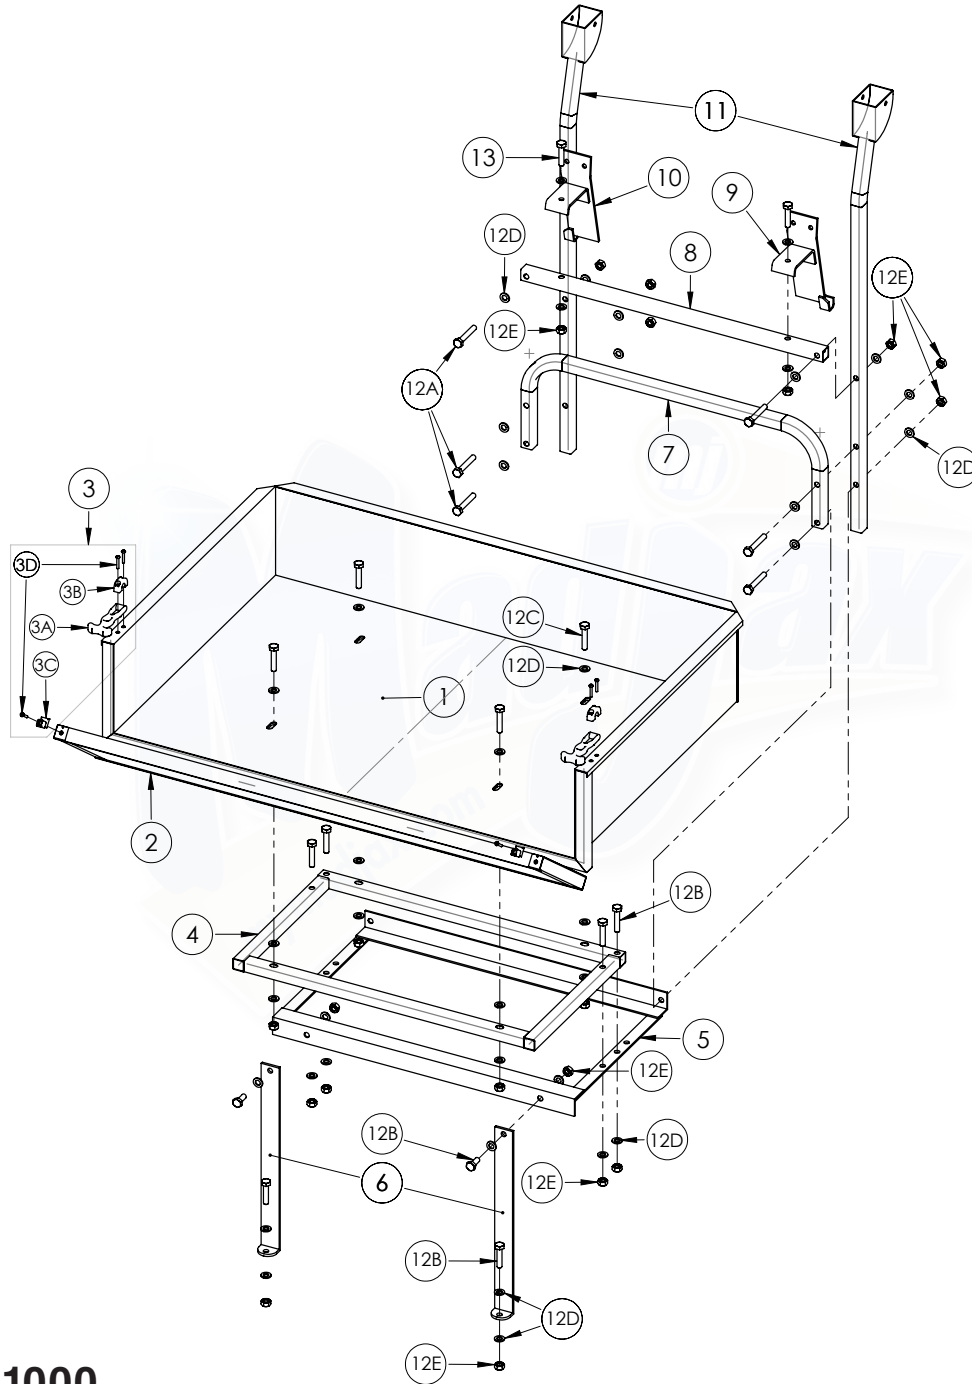

Madjax® Cargo Box : Club Car® Precedent®

MJCBB1000

No.	Part No.	Description	QTY
1		Cargo Box - Steel	1
		Cargo Box - Aluminum	1
2	W04-1-2	Cargo Box Gate - Steel	1
	W04-1-3	Cargo Box Gate - Aluminum	1
3	W04-1-1	Cargo Box Latch and Hardware	2
3A		Latch Handle	1
3B		Latch Handle Mount	1
3C		Latch Handle Catch	1
3D		M6x30 Machine Screw	3
4	W04-3-1	Cargo Box Bracket	1
5	W04-3-2	Mounting Bracket	1
6	W04-3-7	Bagwell Bracket	2

No.	Part No.	Description	QTY
7	W01-8-5	Seat Back Support Bracket	1
8	W04-3-3	Seat Back Bar	1
9	W04-3-5	Seat Back Bracket - Right	1
10	W04-3-4	Seat Back Bracket - Left	1
11	W01-1-6	Strut	2
12	W04-3-6	Cargo Box Hardware Pack Precedent	1
12A		M10x65 Hex Head Bolt	6
12B		M10x45 Hex Head Bolt	6
12C		M10x25 Hex Head Bolt	4
12D		M10 Flat Washer	28
12E		M10 Locking Nut	14