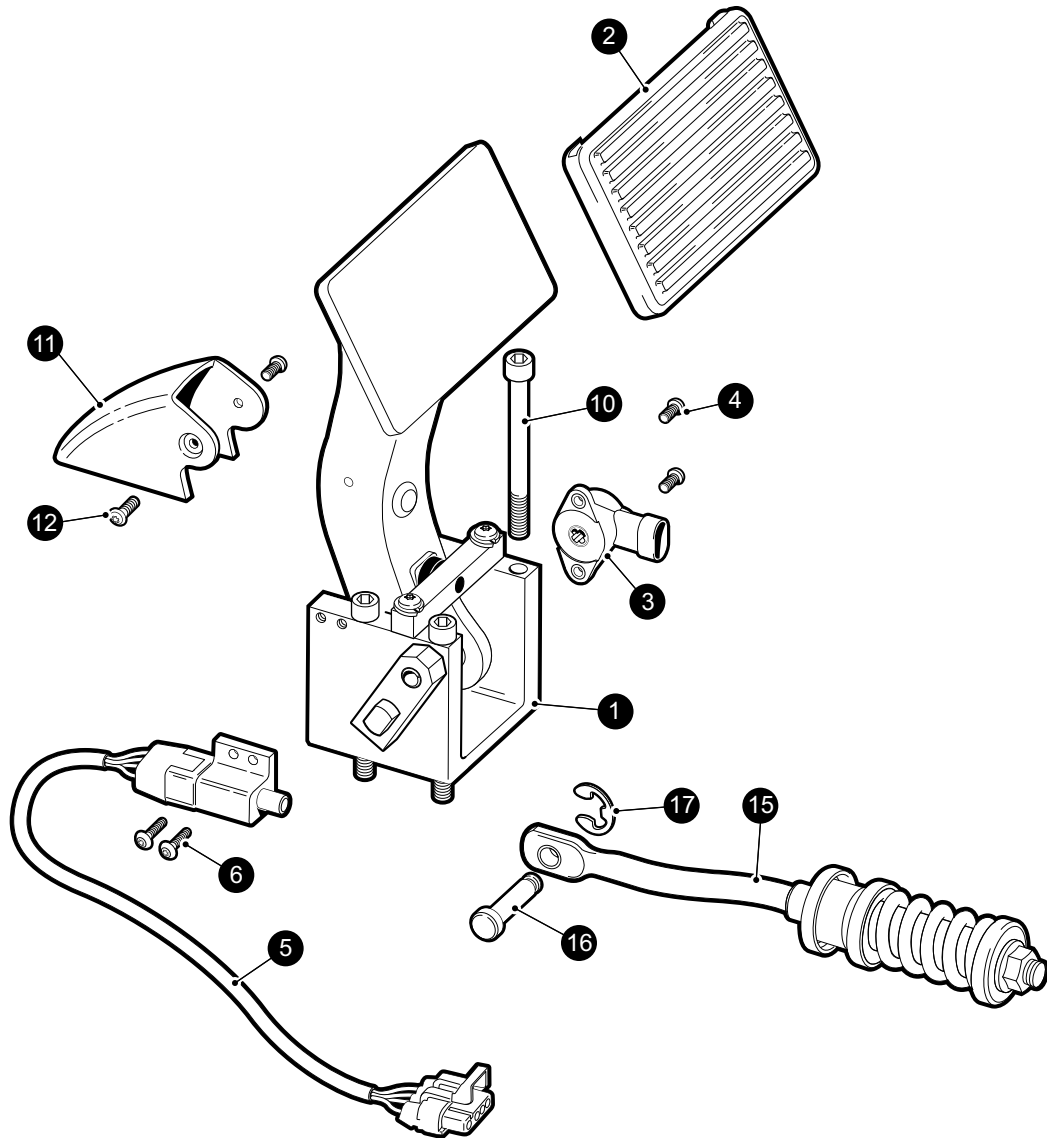

BRAKES

When ordering parts, please specify the model and serial number of the product.

* Indicates a component that is not available as an individual part.

*** Indicates consult Customer Service Department for additional information.

ITEM	PART NO.	1 2 3 4 5	DESCRIPTION	QTY.
1	604689		BRAKE PEDAL ASSEMBLY (electric), (includes items 2 - 6).....	1
2	600252		BRAKE PEDAL PAD	1
3	600019		ROTARY POSITION SENSOR.....	1
4	600543		BUTTON HEAD TORX BOLT, M4 - 7 X 13.....	2
5	607605		BRAKE PEDAL SWITCH	1
6	620030		SOCKET HEAD CAP SCREW, M5 - 0.8 -6g X 10	2
7				
8				
9				
10	605254		SOCKET HEAD CAP SCREW M8 - 1.25 X 90	4
11	605688		BRAKE PEDAL COVER	1
12	600543		BUTTON HEAD TORX BOLT, M4 - 0.7 X 12	2
13				
14				
15	605266		BRAKE PEDAL RETURN SPRING	1
16	601894		CLEVIS PIN	1
17	601835		E-RING, 8mm	1