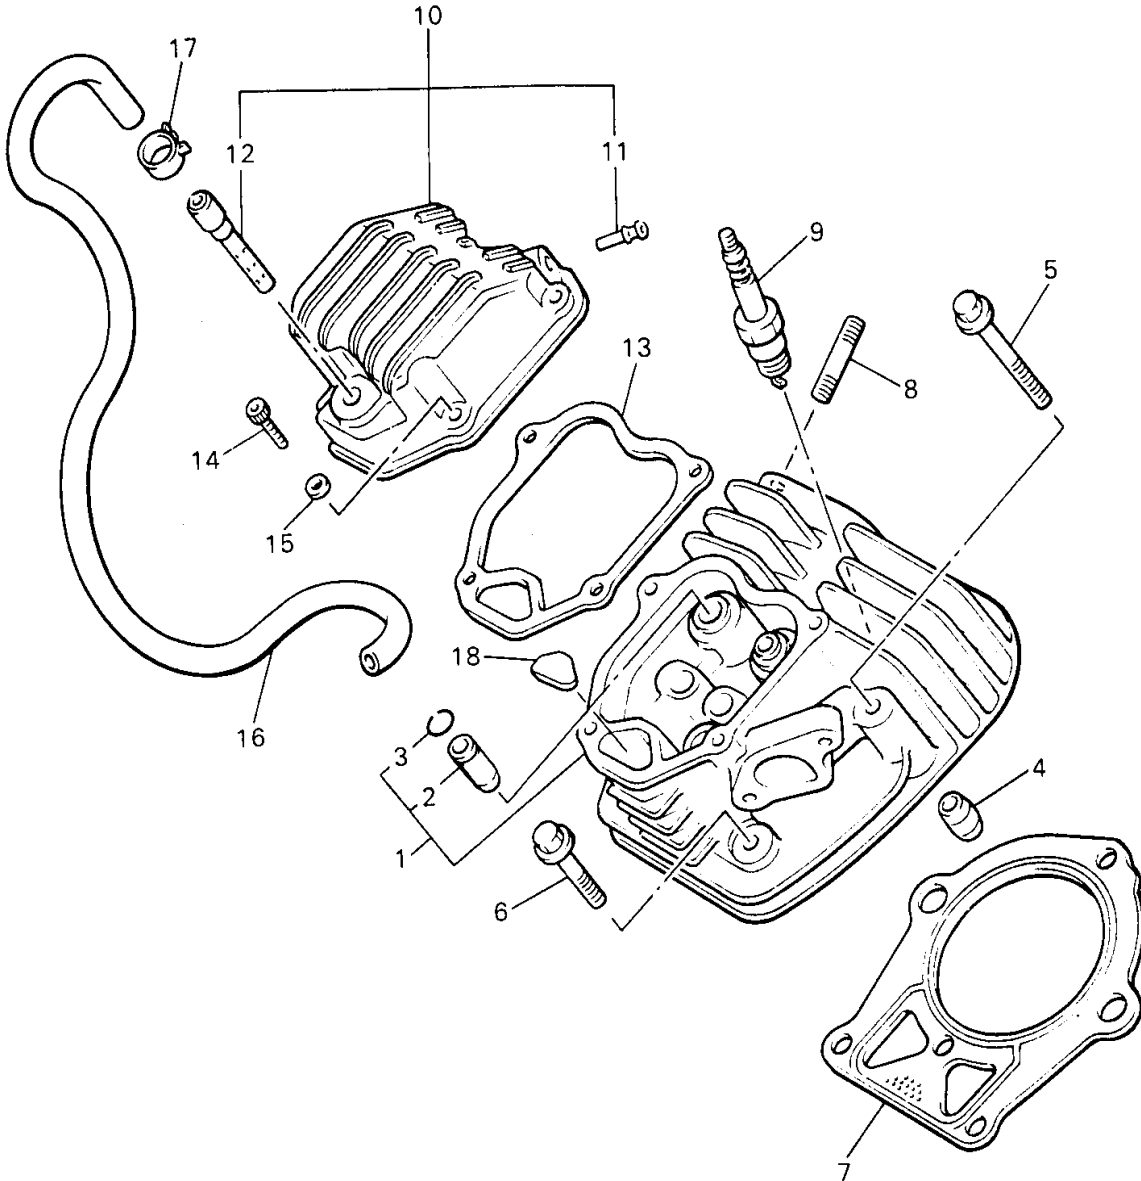

CYLINDER HEAD

Ref. No.	Part Number	Description	Qty	Remarks
1	JN5-11102-00-00	CYLINDER HEAD ASSEMBLY	1	
2	7KY-11133-10-00	. GUIDE, INTAKE VALVE	2	
3	93440-10085-00	. CIRCLIP	2	
4	99510-12016-00	PIN, DOWEL	2	
5	95817-08070-00	BOLT, FLANGE	3	
6	95817-08045-00	BOLT, FLANGE	3	
7	JN5-11181-00-00	GASKET, CYLINDER HEAD 1	1	
8	95617-08618-00	BOLT, STUD (95627-08618-00)	2	
9	NGK-BPR2E-S0-00	PLUG, SPARK	1	STD
	NGK-BR4ES-00-00	PLUG, SPARK (NGK BR4ES)	1	UR AP
10	JN5-11191-00-00	COVER, CYLINDER HEAD 1	1	
11	J38-11116-00-00	. JOINT, BREATHER	1	
12	JN5-11116-00-00	. JOINT, BREATHER	1	
13	JN3-11193-00-00	GASKET, HEAD COVER 1	1	
14	91317-06025-00	BOLT	4	
15	92907-06600-00	WASHER, PLATE	4	
16	90445-130F8-00	HOSE	1	
17	90467-12052-00	CLIP	2	
18	JN5-11163-00-00	ELEMENT	1	

JN5010-4010