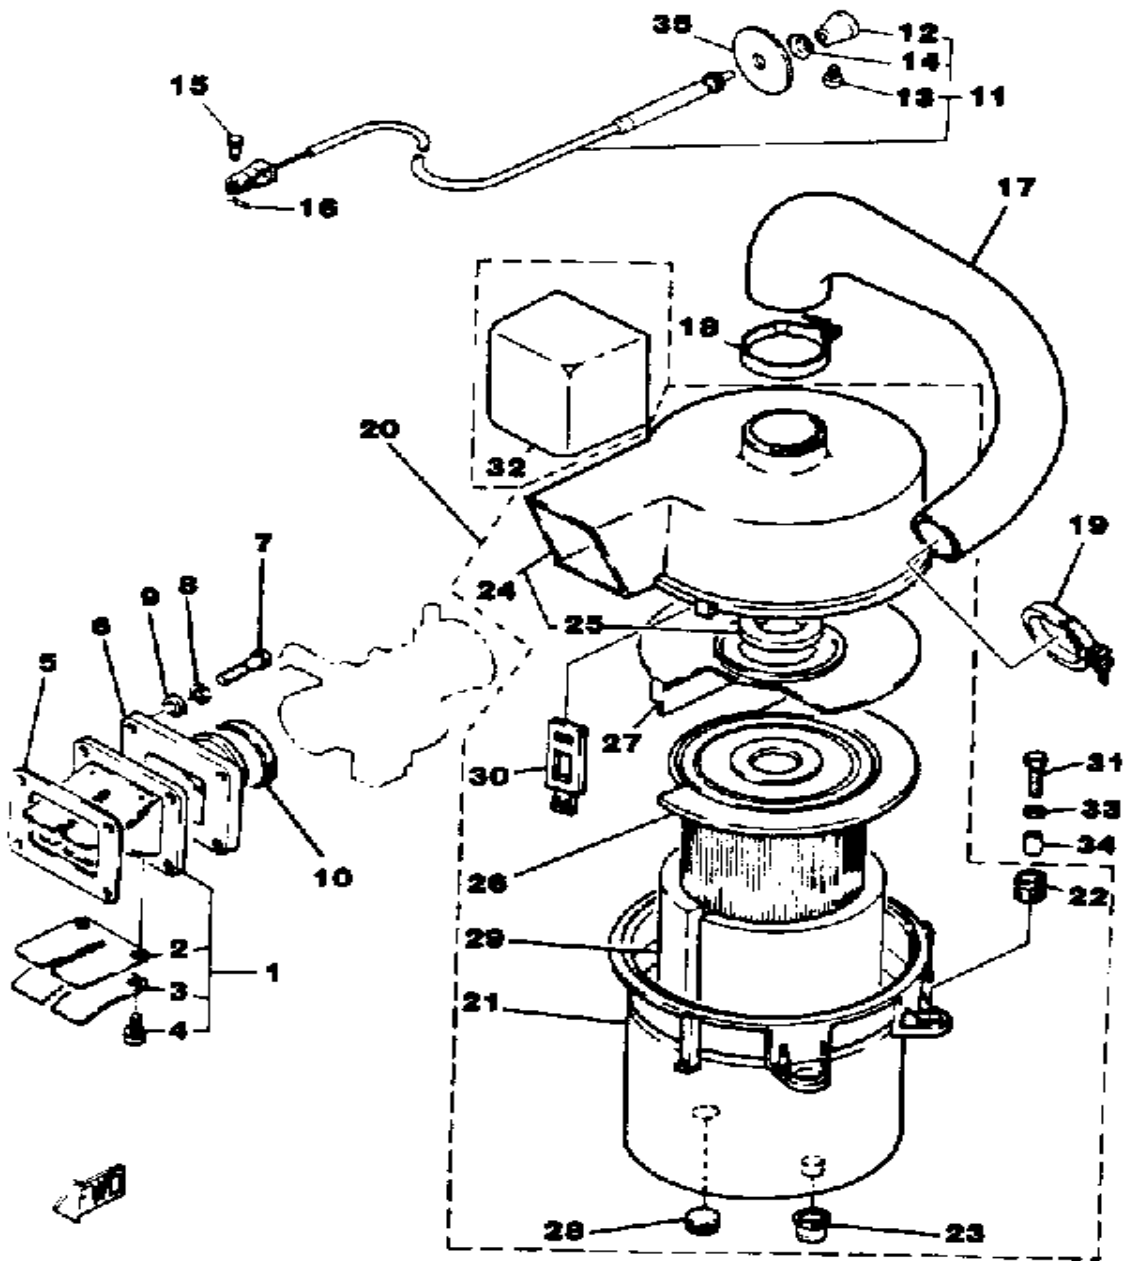

# AIR FILTER

Ref. No.	Part Number	Description	Qty	Remarks
1	10V-13610-01-00	REED VALVE ASSEMBLY (885-13610-00)	1	
2	10V-13613-01-00	. REED, VALVE (1L8-13613-00)	2	
3	1UA-13616-00-00	. STOPPER REED VALVE VALVE (10V-13616-01)	2	
4	98580-03008-00	. SCREW, PAN HEAD	4	
5	3TT-13621-00-00	GASKET, VALVE SEAT	1	
6	J10-13586-00-00	JOINT, CARBURETOR 1	1	
7	97021-06030-00	BOLT	4	
8	92995-06100-00	WASHER, SPRING	4	
9	92901-06600-00	. WASHER	4	
10	90460-41191-00	CLAMP, HOSE (90460-41146)	1	
11	J10-26331-02-00	CABLE, STARTER 1	1	
12	J10-26325-00-00	. KNOB, STARTER	1	
13	90149-03132-00	. SCREW, SPECIAL SHAPE	1	
14	J17-26339-09-00	. BOOT	1	
15	91701-05010-00	PIN, CYLINDER. HEAD	1	
16	90468-10050-00	. CLIP	1	
17	J10-14453-00-00	JOINT, AIR CLNR 1	1	
18	90460-41191-00	CLAMP, HOSE (90460-41146)	1	
19	90460-50035-00	CLAMP, HOSE	1	
20	J10-14410-00-00	AIR CLEANER ASSEMBLY 1	1	
21	J10-14411-01-00	CASE, air cleaner 1	1	
22	90480-13238-00	GROMMET	2	
23	90480-14239-00	GROMMET	2	
24	J17-W1443-00-00	CAP, cleaner case 1 (J17-14412-01-00)	1	
25	J10-14416-00-00	GASKET, AIR CLEANER	1	
26	J10-14450-10-00	ELEMENT ASS'Y, air cleaner	1	
27	J10-1441F-00-00	PARTN, AIR CLNR CSAIR CLEANER CASE	1	