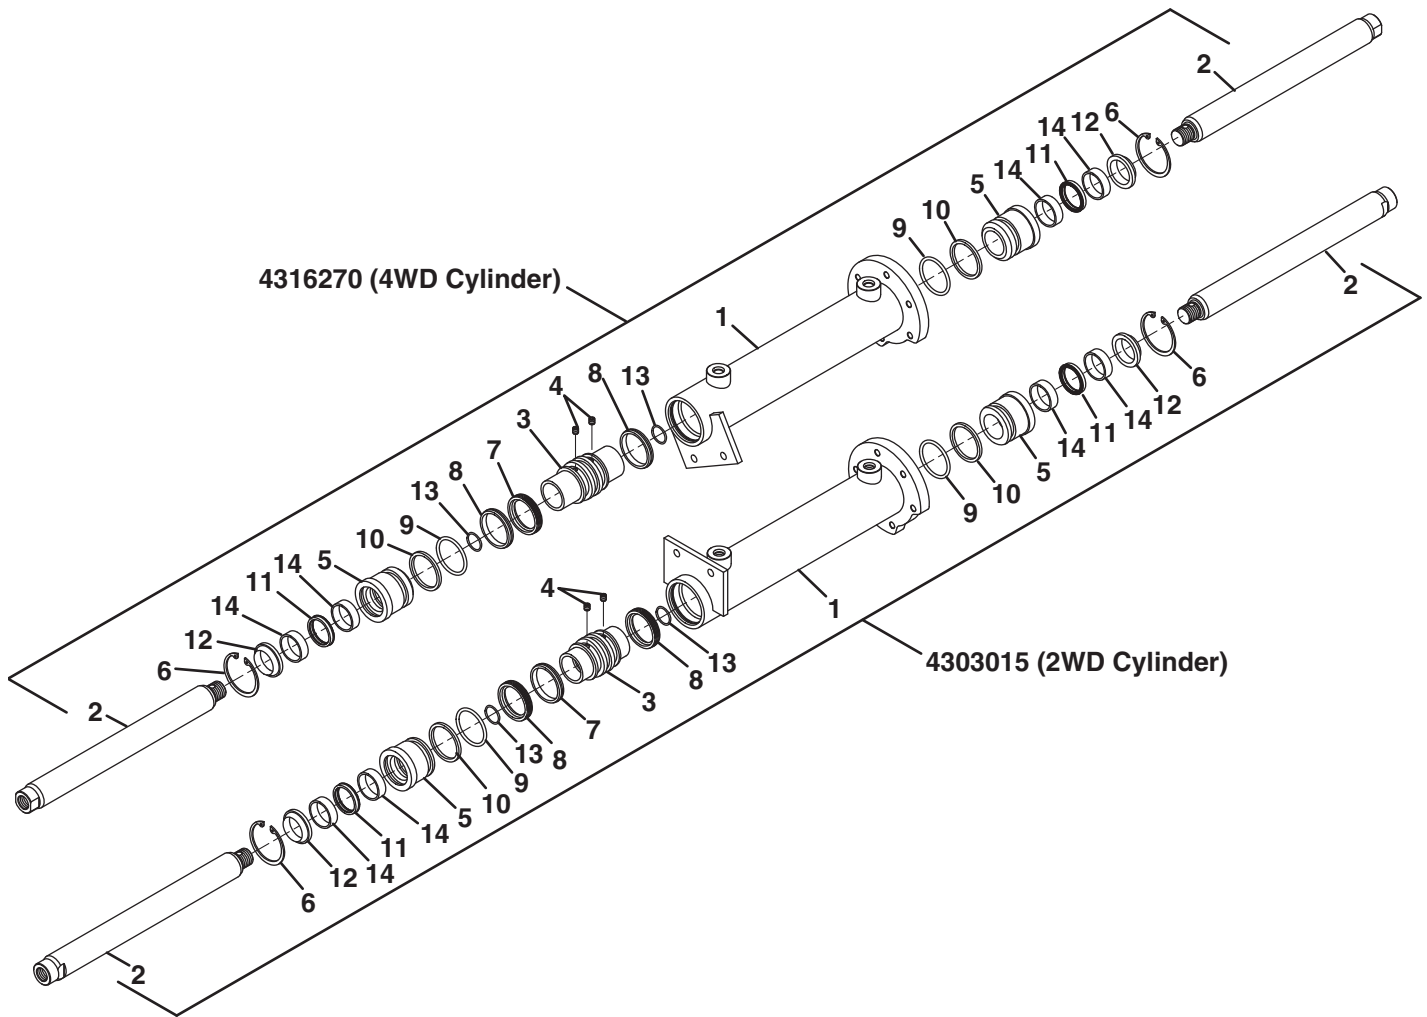

Steering Cylinders

Part Numbers 4303015 and 4316270

Item	Part No.	Qty.	Description
1	N/S	1	Body, Cylinder
2	N/S	2	Shaft, Cylinder
3	N/S	1	Piston, Cylinder
4	N/S	4	Set Screws
5	N/S	2	Gland, Snap Ring
6	N/S	2	Snap Ring
	4329207	1	Seal Kit (Includes items 7 - 14)
7	N/S	1	• Seal, Piston
8	N/S	2	• Wear Ring
9	N/S	2	• O-Ring, Gland
10	N/S	2	• Backup Ring
11	N/S	2	• Seal, Shaft
12	N/S	2	• Wiper, Shaft
13	N/S	2	• O-Ring
14	N/S	4	• Wear Ring, Shaft