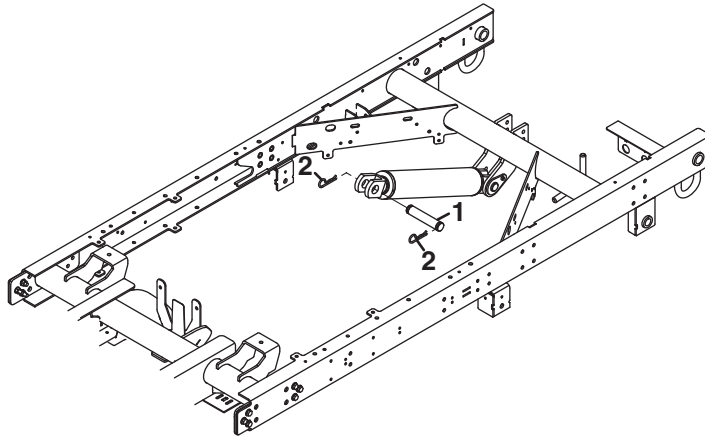

SPRAYTEK XP

No Bed Option

Item	Part No.	Qty.	Description
1	4316767	1	Pin, Cylinder
2	809265	2	Hair Pin, 2-11/16 x 3/4 x 5/32"