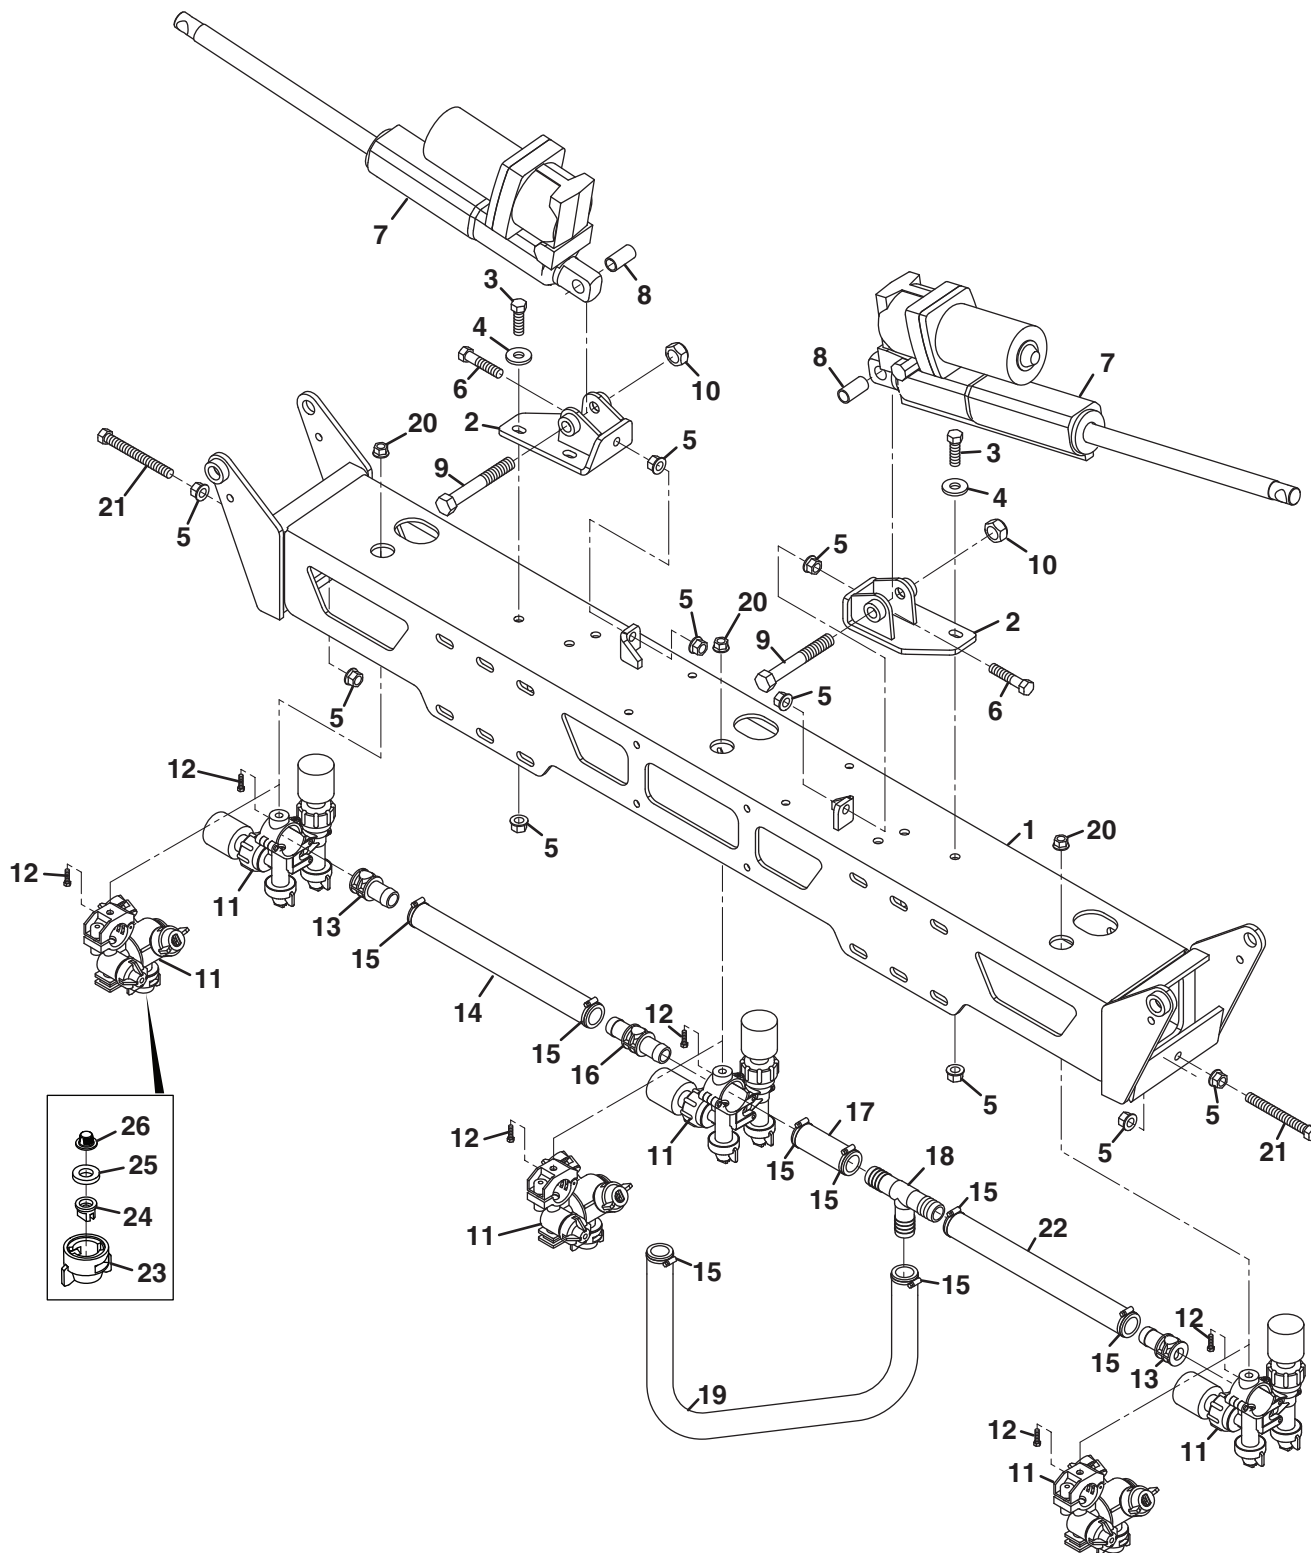

SPRAYTEK XP

Three Nozzle Center Boom

15 Foot and 18 Foot Booms

Item	Part No.	Qty.	Description
1	4332191	1	Boom, 3 Nozzle Center
2	4332287	2	Mount, Actuator
3	400262	6	Screw, 3/8-16 x 1" Hex Head
4	303873	6	Flat Washer, 3/8
5	548804	14	Nut, 3/8-16 Whizlock Flange
6	400266	2	Screw, 3/8-16 x 1-1/2" Hex Head
7	4332289	2	Actuator, 10 Inch
8	4332267	1	• Bushing
9	400430	2	Screw, 1/2-13 x 5-1/2" Hex Head
10	800602	2	Nut, 1/2-13 Nylon Insert
11	REF	3	Nozzle, Combo Jet (SharpShooter Boom)
11	REF	3	Nozzle, Triple (HD Boom)
12	400188	3	Screw, 5/16-18 x 1" Hex Head
13	4321546	2	Single Barb Connector
14	4333506	1	Hose, 3/4" I.D. PVC, 19" Lg
15	4319952	8	Clamp, Hose
16	4321548	1	Double Barb Connector
17	4333506	1	Hose, 3/4" I.D. PVC, 2.5" Lg
18	4321549	1	Tee, 3/4" Hose Barb
19	4333506	1	Hose, 3/4" I.D. PVC
20	445802	3	Nut, 5/16-18 Hex Flange
21	400266	2	Screw, 3/8-16 x 1-1/2" Hex Head
22	4333506	1	Hose, 3/4" I.D. PVC, 15.5" Lg
23	4334171	3	Cap, Nozzle Tip, (HD Boom)
24	4334166	3	Tip, XR-11006VP, (HD Boom)
25	4321553	3	Gasket, Nozzle, (HD Boom)
26	4334167	3	Strainer, 50 Mesh Poly, (HD Boom)