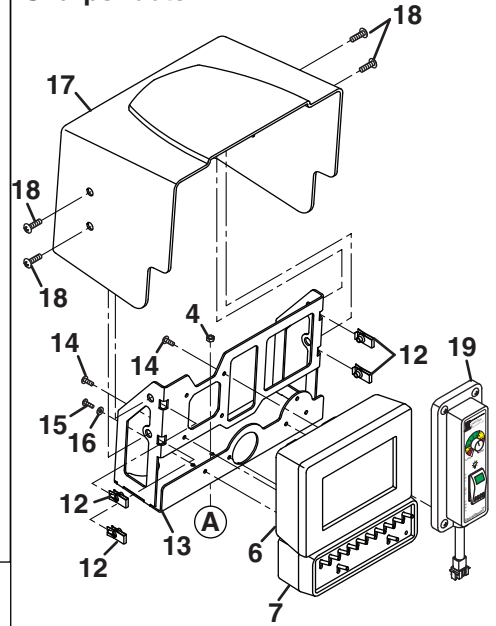

SPRAYTEK XP

Sprayer Controller Options

Raven 203 Controller

Raven 440 Controller

Envizio Pro II Controller + Sharpshooter

Raven 440 Controller + SharpShooter

Item	Part No.	Qty.	Description
1	4394552	1	Ram Mount
2	4334127	4	Screw, #10-32 x 1" Round Head
3	303952	8	Flat Washer, #10
4	4334131	8	Nut, #10-32 Hex Flange
5	4334126	4	Screw, #10-32 x 3/4" Round Head
6	4319833	1	Console, Raven 203 (Includes knobs) (203 Controller)
		1	• Fuse, 15 Amp
6	4319832	1	Console, Raven 440 (440 Controller)
		1	• Fuse, 15 Amp
6	4325035	1	Controller, Envizio Pro with WAAS (Envizio Pro II Controller)
7	4325036	1	Switch Pro (Envizio Pro II Option)
8	4324806	1	Mount, 440 Console (440 + SharpShooter Option)
9	404016	2	Screw, 1/4-20 x 5/8" Truss Head (440 Controller)
10	4324726	1	Visor, 440 Console (440 Controller)
11	800582	4	Screw, 1/4-20 x 3/4" Truss Head (440 Controller)
12	4315646	4	Nut, 1/4-20 U-Type (440 and Envizio Pro II Option)
13	4324811	1	Mount (Envizio Pro II Controller)
14	800021	4	Screw, #10-24 x 1/2" Truss Head (Envizio Pro II Controller)
15	800178	2	Screw, #8-32 x 1/2" Round Head (Envizio Pro II Controller)
16	453004	2	Flat Washer, #8 (Envizio Pro II Controller)
17	4331049	1	Visor (Envizio Pro II Controller)
18	404016	4	Screw, 1/4-20 x 5/8" Truss Head (Envizio Pro II Controller)
19		1	SharpShooter Pulse Generator (440 + SharpShooter and Envizio Pro II Controller)
	5003280	1	• Fuse, 10 Amp Pulse Generator
20	4326946	1	Connector, 1/4" Hose (203 Controller)
21	4324809	1	Mount, 440 Console
22	4319986	1	Mount, 203 Console