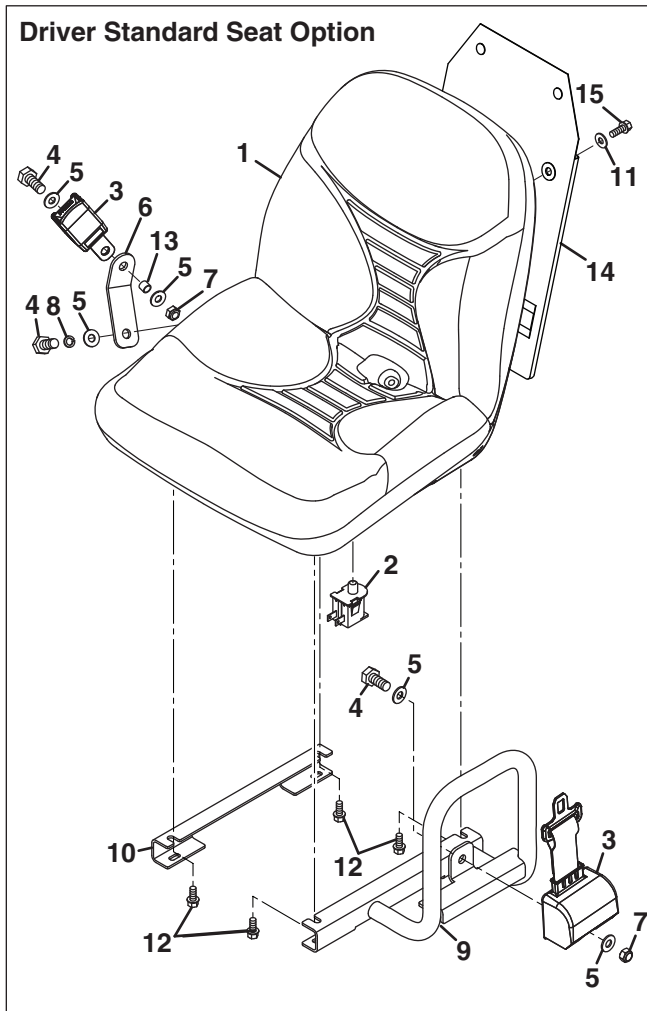

SPRAYTEK XP

Standard Seat Option

Item	Part No.	Qty.	Description
Driver Standard Seat Option			
1	4202462	1	Seat, V2853
2	4217502	1	• Switch, Seat
3	4257812	1	Seat Belt (Latching and Retracting Components)
4	450214	3	Screw, M10-1.5 x 25 mm Hex Head
5	450401	5	Flat Washer, M10
6	4307258	1	Bracket, Buckle
7	450379	2	Nut, M10-1.5 Nylon Insert
8	450412	2	Lockwasher, M10
9	4299090	1	Support, Driver Seat
10	4319947	1	Support, Seat
11	450400	2	Flat Washer, M8
12	450190	4	Screw, M8-1.25 x 16 mm Hex Head
13	4205942	1	Spacer, 1/2 x 11/32
14	3003928	1	Pouch, Product Literature
15	452388	2	Screw, M8-1.25 x 20 mm Hex Flange
Passenger Standard Seat Option			
1	4202462	1	Seat, V2853
2	4217502	1	• Switch, Seat
3	4257812	1	Seat Belt (Latching and Retracting Components)
4	450214	3	Screw, M10-1.5 x 25 mm Hex Head
5	450401	5	Flat Washer, M10
6	4307258	1	Bracket, Buckle
7	450379	2	Nut, M10-1.5 Nylon Insert
8	450412	2	Lockwasher, M10
9	4299091	1	Support, Passenger Seat
10	4319947	1	Support, Seat
11	4205942	1	Spacer, 1/2 x 11/32
12	450190	4	Screw, M8-1.25 x 16 mm Hex Head