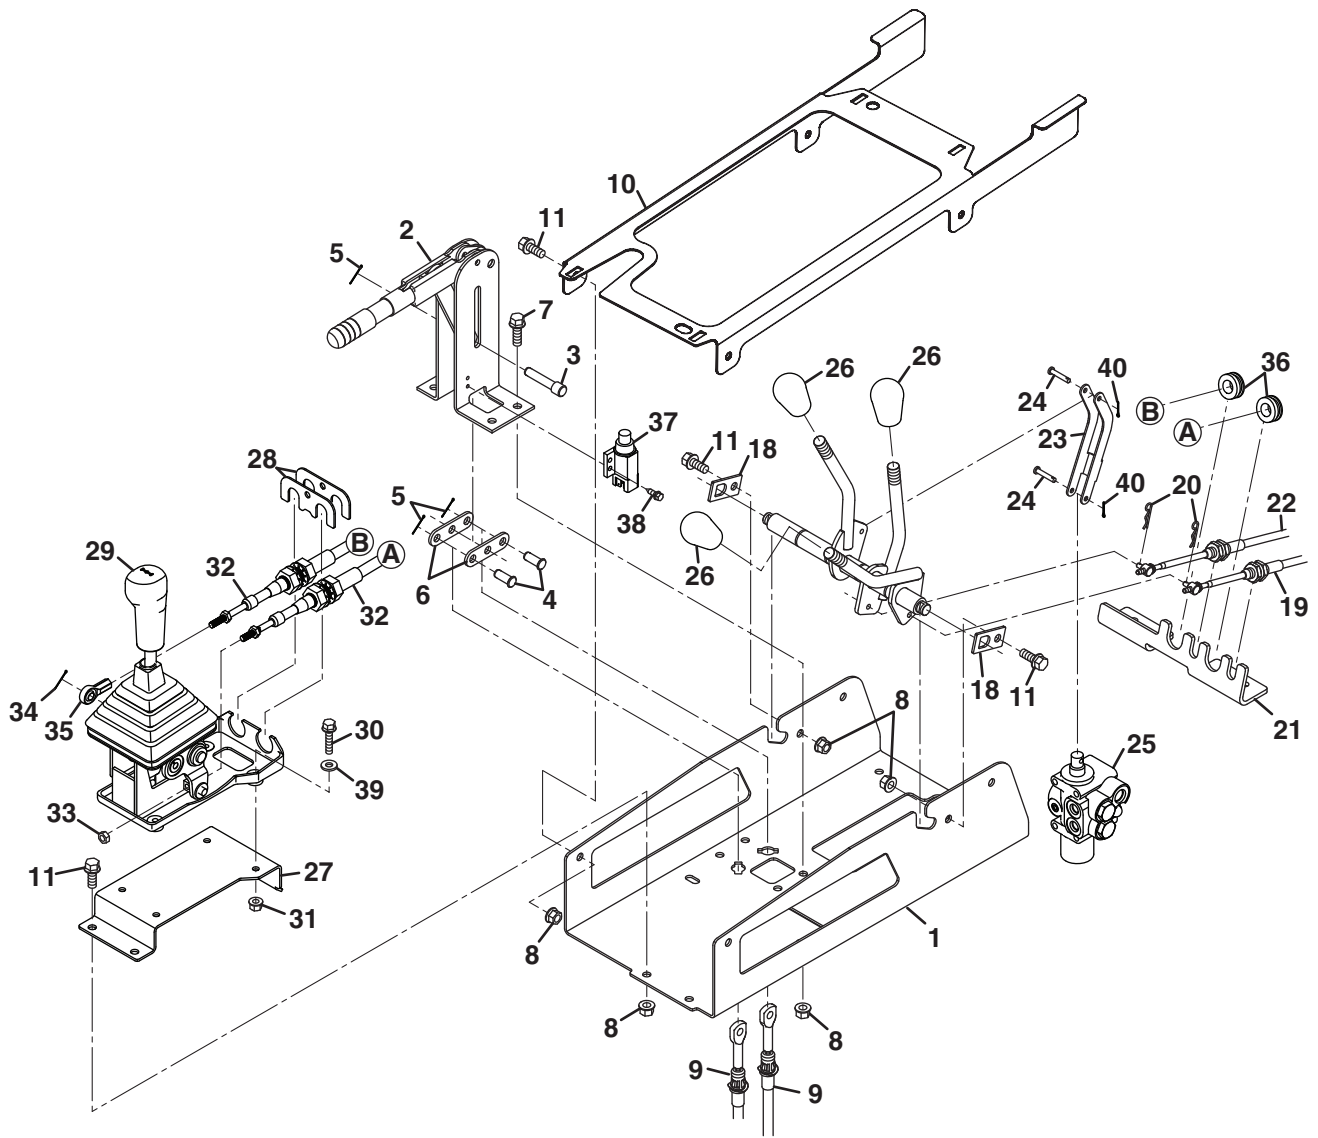

4WD Option Control Levers

SPRAYTEK XP

Control Levers

2WD Option Control Levers

Item	Part No.	Qty.	Description
1	4312068	1	Bracket, Center Base
2	4302854	1	Parking Brake Lever (Includes Items 3 - 6)
3	N/S	1	• Clevis Pin
4	545234	2	• Clevis Pin
5	460004	2	• Cotter Pin, 1/16 x 3/4"
6	N/S	2	• Spacer Plate
7	403751	4	Screw, 5/16-18 x 3/4" Hex Flange
8	548911	12	Nut, 5/16-18 Hex Flange
9	4304018	2	Cable, Parking Brake
10	4312072	1	Bracket, Console
11	548971	8	Screw 5/16-18 x 5/8" Hex Flange
12	4312066	1	Pin, Pivot
13	4306206	1	Lever, Hi/Lo Rear Axle
14	454025	4	Washer, 1/2" Spring
15	4306205	1	Lever (4WD Only)
16	4306204	1	Lever, Lift/Lower
17	4312073	3	Spacer, Lever (2WD Only)
17	4312073	2	Spacer, Lever (4WD Only)
18	4312069	2	Plate, Pivot Hold Down
19	4316308	1	Cable, Hi-Lo Control
20	821164	2	Hair Pin, 1/4 x 1-1/8 x 1/16"
21	4316846	1	Bracket, Control Cable
22	4316308	1	Cable, Control (4WD Only)
23	4312070	1	Shackle, Lift/Lower
24	823225	2	Clevis Pin, 3/16 x 1"
25	886270	1	Valve, Lift
	884599	1	• Seal Kit
26	4127340	2	Knob, Lever (2WD Only)
26	4127340	3	Knob, Lever (4WD Only)
27	4316926	1	Bracket, Shifter Mount
28	4325086	2	Plate, Shifter Cable
29	4314746	1	Shifter Assembly
30	452379	4	Screw, M6-1 x 25 mm Hex Head
31	452435	4	Locknut, M6-1 Hex Flange Insert
32	4317968	2	Cable, Shifter
33	400148	1	Nut, M6-1 Hex Jam
34	460004	1	Cotter Pin, 1/16 x 3/4"
35	4317654	1	Rod End, M6-1 Thread
36	809231	2	Grommet
37	4208074	1	Switch, Parking Brake
38	409804	2	Screw, #10-24 x 1/2" Thread Cutting
39	453023	4	Flat Washer, 1/4"
40	460010	2	Cotter Pin, 3/32 x 1/2"