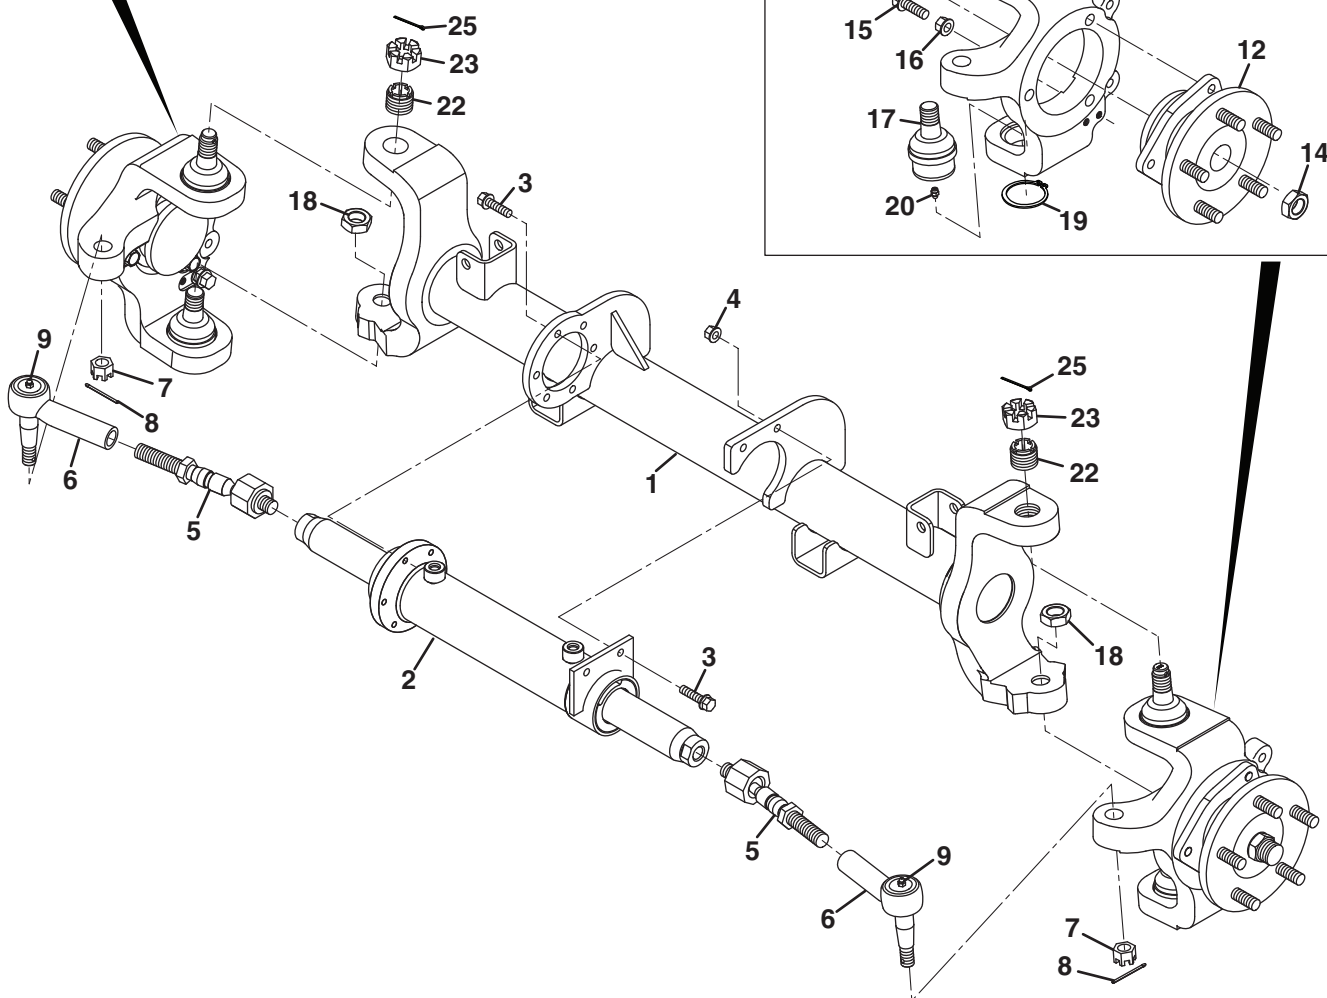

SPRAYTEK XP

2WD Front Axle

Item	Part No.	Qty.	Description
1	4358446	1	Tube, 2WD Front Axle
2	4303015	1	Cylinder, 2WD Steering
	4329207	1	• Seal Kit
3	548902	8	Screw, 5/16-18 x 1" Hex Flange
4	548911	2	Nut, 5/16-18 Hex Flange
	4316154	2	Assembly, Tie Rod (Includes Items 5 - 9)
5	4316155	2	• Rod, Axial
6	4316156	2	• Ball Joint, Tie Rod
7	4331847	1	• Nut, M14-1.5 Slotted Hex
8	460016	1	• Cotter Pin, 3/32 x 1"
9	548224	1	• Grease Fitting, 1/4 Straight
10	4316692	1	Knuckle, Right Side Steering
11	4317606	2	Shaft, 2WD Front Axle
12	4312789	2	Hub, Wheel
13	4317651	6	Screw, M12-1.75 x 40 mm Hex Head
14	4317626	2	Nut, M24-1.5 Hex Flange
15	800709	2	Screw, 3/8-16 x 1" Hex Flange
16	548804	2	Nut, 3/8-16 Hex
17	4312790	2	Ball Joint, Lower (Includes Items 18 - 20)
18	N/S	1	• Nut, Hex
19	548329	1	• Retaining Ring
20	548224	1	• Grease Fitting, 1/4 Straight
21	4313710	2	Ball Joint, Upper (Includes Items 22 - 25)
22	4325289	1	• Insert, Threaded
23	4325290	1	• Nut, 3/4-16 Slotted Hex
24	471227	1	• Grease Fitting, Straight
25	460030	1	• Cotter Pin, 1/8 x 1-1/4"
26	4312906	1	Knuckle, Left Side Steering