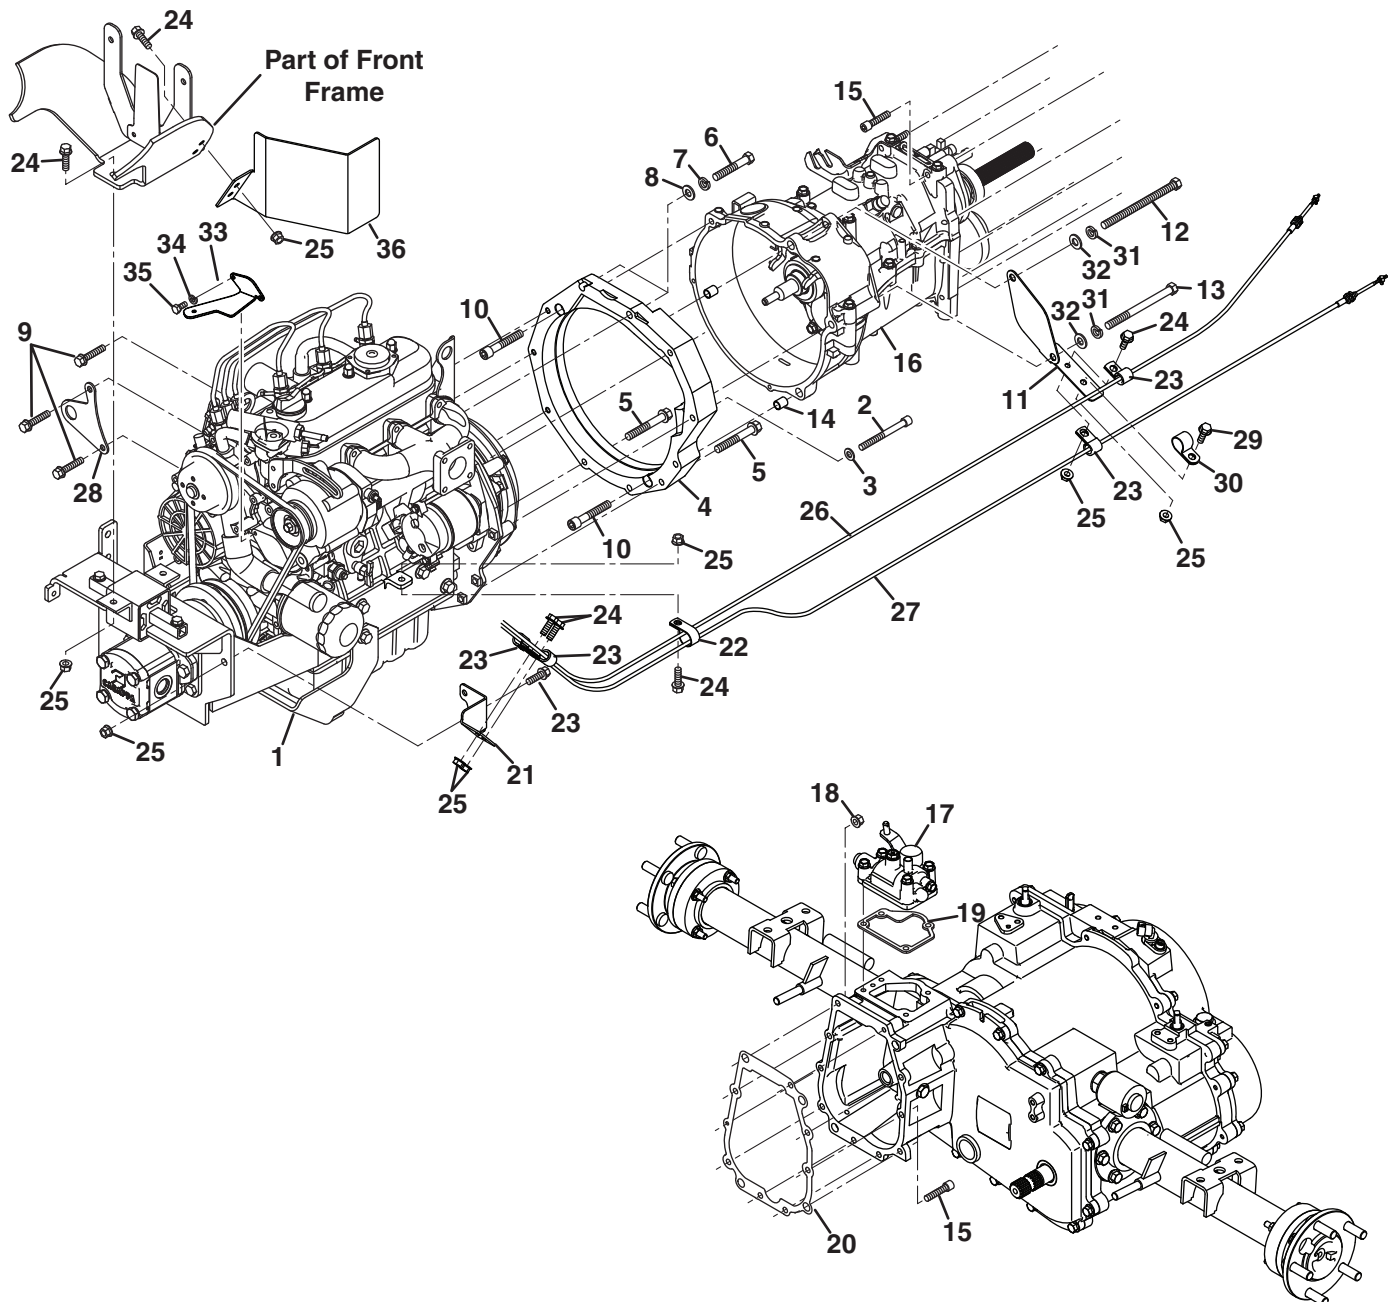

SPRAYTEK XP

Diesel Engine and Transmission Mount

Item	Part No.	Qty.	Description
1	REF	1	Diesel Engine
2	450020	1	Screw, M8-1.25 x 60 mm Hex Socket (Grade 8)
3	450390	1	Flat Washer, M8
4	4318768	1	Adapter, Transmission
5	452393	5	Screw, M8-1.25 x 60 mm Hex Flange
6	838602	2	Screw, M10-1.25 x 50 mm Hex Head
7	446146	2	Lockwasher, 7/16
8	453011	2	Flat Washer, 3/8
9	452390	3	Screw, M8-1.25 x 30 mm Hex Flange
10	800949	2	Screw, M10-1.25 x 50 mm Hex Soc
11	4318026	1	Bracket, Starter Cover
12	401213	1	Screw, 3/8-16 x 4-1/2" Hex Head
13	548849	1	Screw, 3/8-16 x 4-3/4" Hex Head
14	842961	2	Sleeve, Alignment
15	4324749	9	Screw, M8-1.25 x 30 mm Hex Socket (Grade 8)
16	4317490	1	Transmission, 5 Speed Manual (Includes Items 17 - 20)
17	REF	1	• Case, Gear Lever
18	450324	1	• Nut, M8-1.25 Hex Flange
19	845223	1	• Gasket, Shift Case
20	2700121	1	• Gasket, Housing to Trasmision
21	4318766	1	Bracket, Control Cables
22	48228-1A	1	Clip, 7/8" Insulated Cable
23	366424	2	Clamp, 1/2" (2WD Only)
23	366424	4	Clamp, 1/2" (4WD Only)
24	400025	9	Screw, 5/16-18 x 7/8" Hex Flange (2WD Only)
24	400025	11	Screw, 5/16-18 x 7/8" Hex Flange (4WD Only)
25	548911	9	Nut, 5/16-18 Hex Flange (2WD Only)
25	548911	11	Nut, 5/16-18 Hex Flange (4WD Only)
26	4316308	1	Cable, Hi-Lo Control
27	4316308	1	Cable, Control (4WD Only)
28	4317766	1	Bracket, Bulkhead
29	548902	1	Screw, 5/16-18 x 1" Hex Flange
30	345671	1	Clamp, 3/4"
31	446140	2	Lockwasher, 3/8 Heavy
32	453011	2	Flat Washer, 3/8
33	4332848	1	Bracket, Radiator Hose
34	450168	2	Screw, M6-1 x 12 mm Hex Head
35	450421	2	Lockwasher, M6
36	4333746	1	Deflector, Engine Cooling