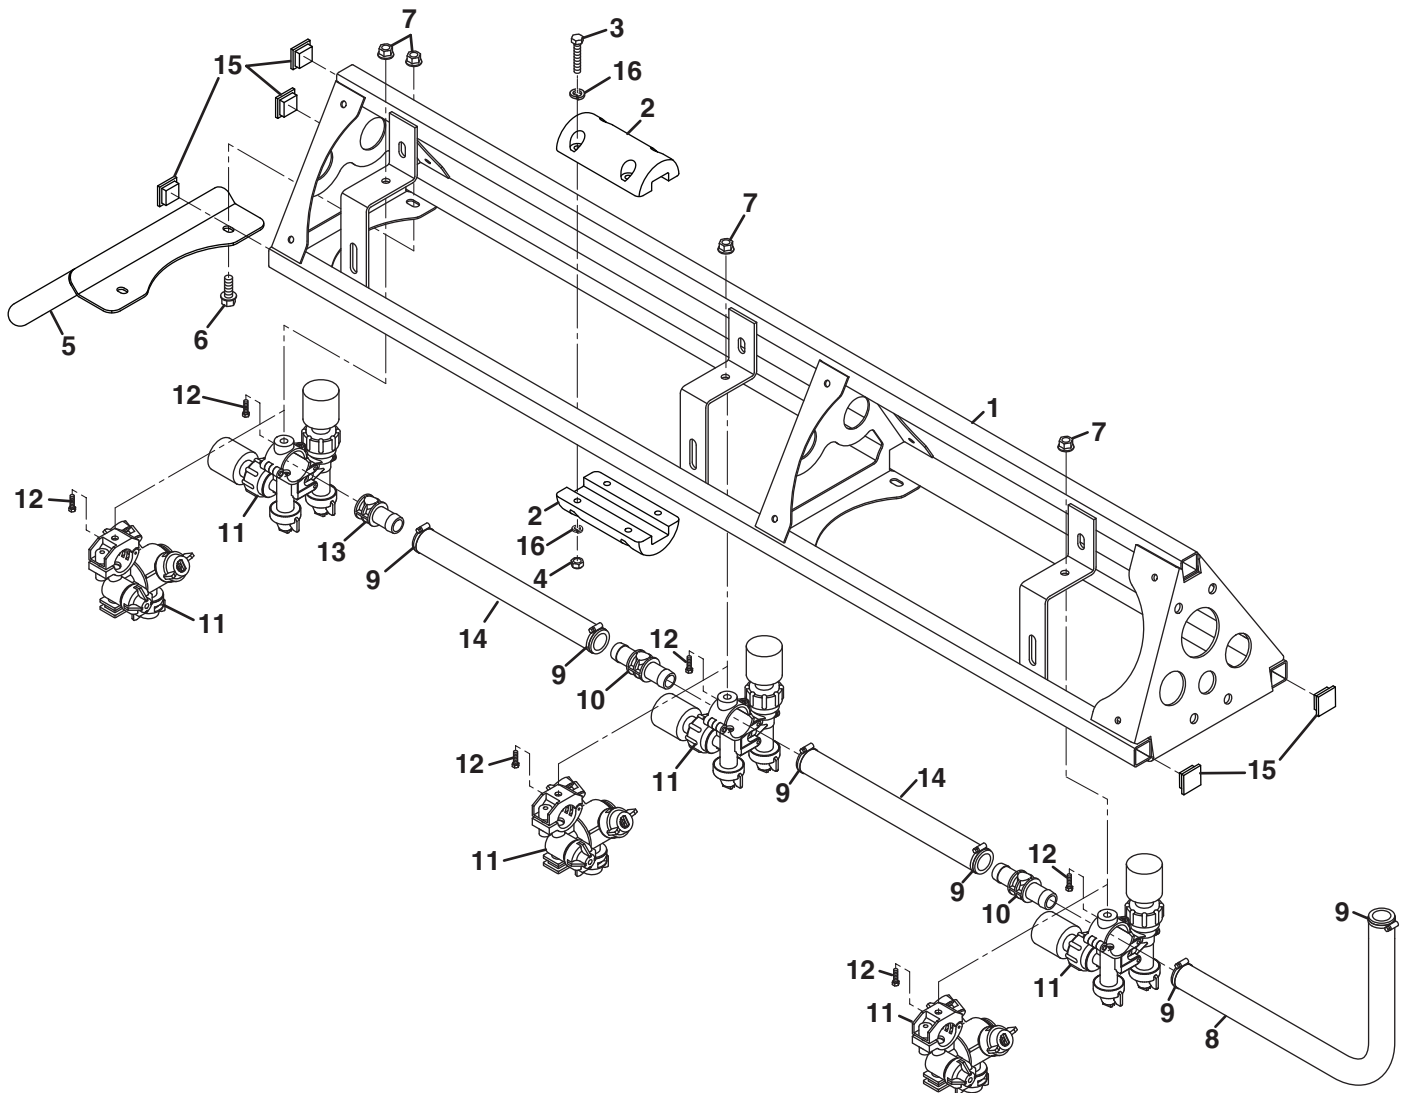

SPRAYTEK XP

Three Nozzle Right Boom

15 Foot Booms

Item	Part No.	Qty.	Description
1	4332189	1	Boom, 3 Nozzle Right
2	4332206	1	Guide Block Set
3	400114	4	Screw, 1/4-20 x 1-1/4" Hex Head
4	445770	4	Nut, 1/4-20 Nylon Insert
5	4332197	1	Boom End Guard
6	403751	2	Screw, 5/16-18 x 3/4" Hex Flange
7	445802	5	Nut, 5/16-18 Hex Flange
8	4333506	1	Hose, 3/4" I.D. PVC
9	4332266	6	Clamp, Hose
10	4321548	2	Double Barb Connector
11	REF	3	Nozzle, Combo Jet (SharpShooter Boom)
11	REF	3	Nozzle, Triple (HD Boom)
12	400188	3	Screw, 5/16-18 x 1" Hex Head
13	4321546	1	Single Barb Connector
14	4333506	1	Hose, 3/4" I.D. PVC, 19" Lg
15	4332290	5	Plug, 1" Square
16	446128	8	Lock washer, 1/4"