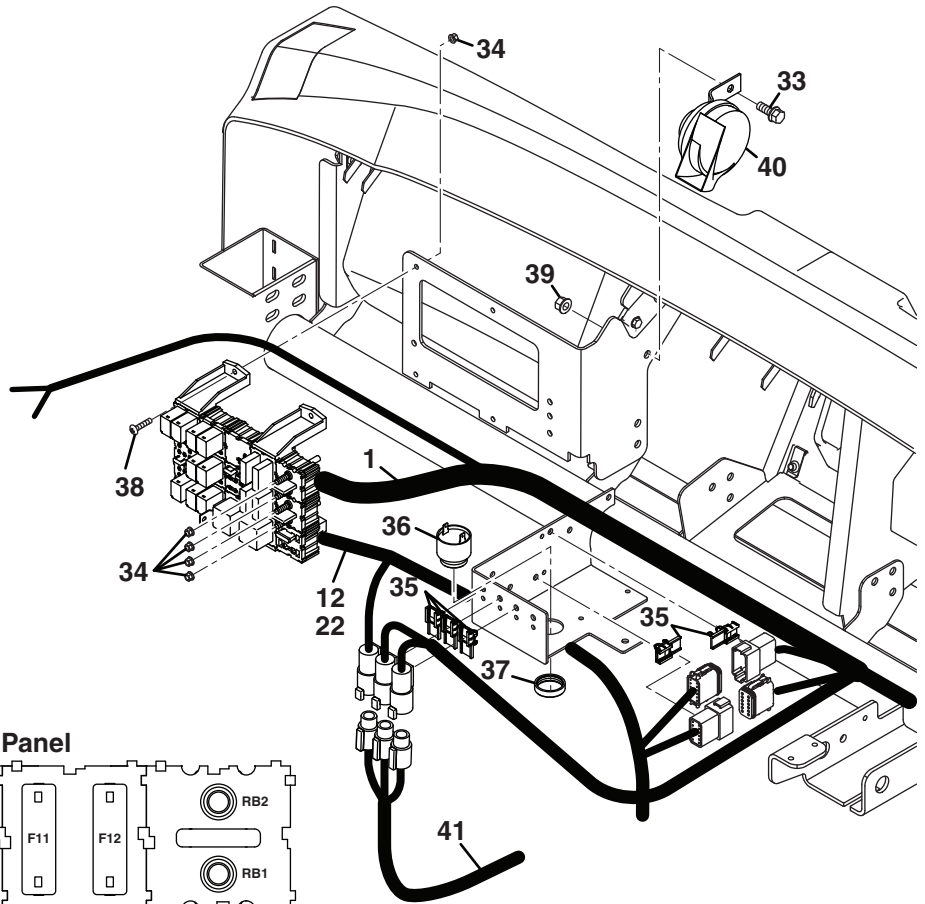

SPRAYTEK XP

Fuse/Relay Panel