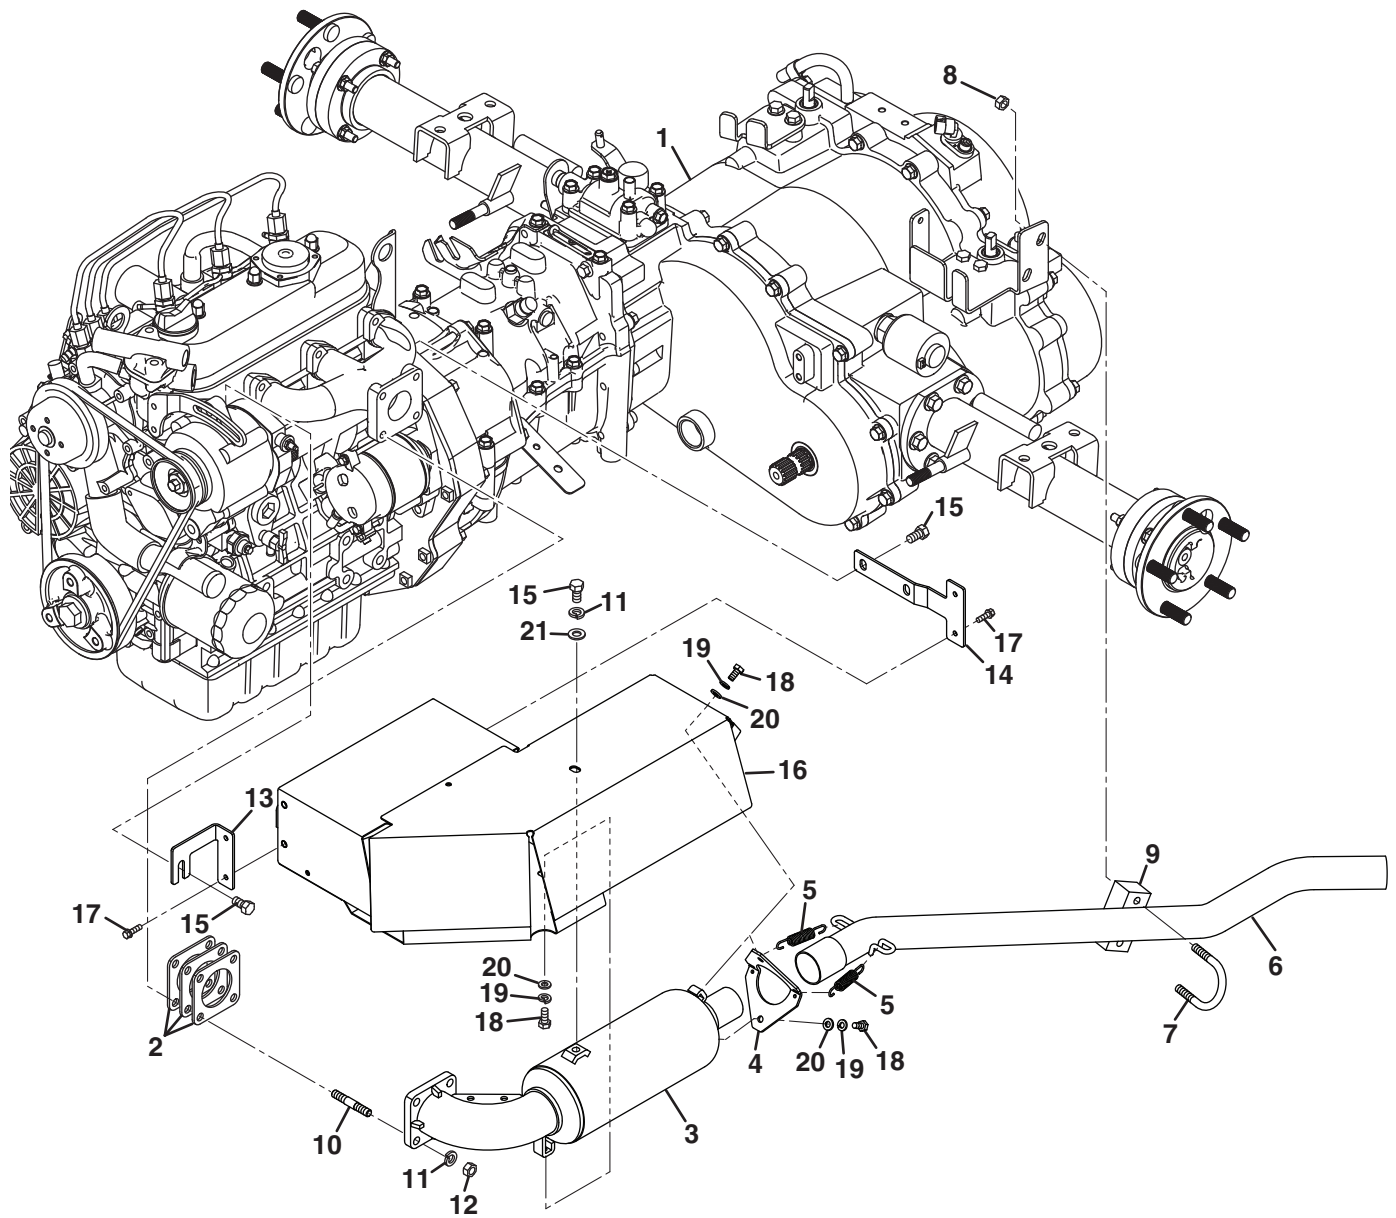

SPRAYTEK XP

Diesel Exhaust

Item	Part No.	Qty.	Description
1	REF	1	Engine-Transmission Mount
2	553020	3	Gasket, Exhaust
3	554482	1	Muffler, Diesel Engine
4	4324326	1	Plate, Spring
5	2700335	2	Spring, Extension
6	4316286	1	Tailpipe, Diesel Exhaust
7	4333846	1	Clamp, Exhaust
8	548910	2	Nut, 1/4-20 Hex Flange
9	4324466	1	Isolator, Metal Mesh
10	4324287	4	Stud, M8-1.25
11	450422	6	Lockwasher, M8 Heavy
12	450324	4	Nut, M8-1.25 Hex
13	4325206	1	Bracket, Front Exhaust Shield
14	4325193	1	Bracket, Rear Exhaust Shield
15	450188	3	Screw, M8-1.25 x 12 mm Hex Head
16	4333047	1	Heat Shield, Diesel Exhaust
17	403753	4	Screw, #10-24 x 1/2" Hex Flange
18	450169	3	Screw, M6-1 x 14 mm Hex Head
19	450421	3	Lockwasher, M6 Heavy
20	450399	3	Flat Washer, M6
21	450390	2	Flat Washer, 5/16