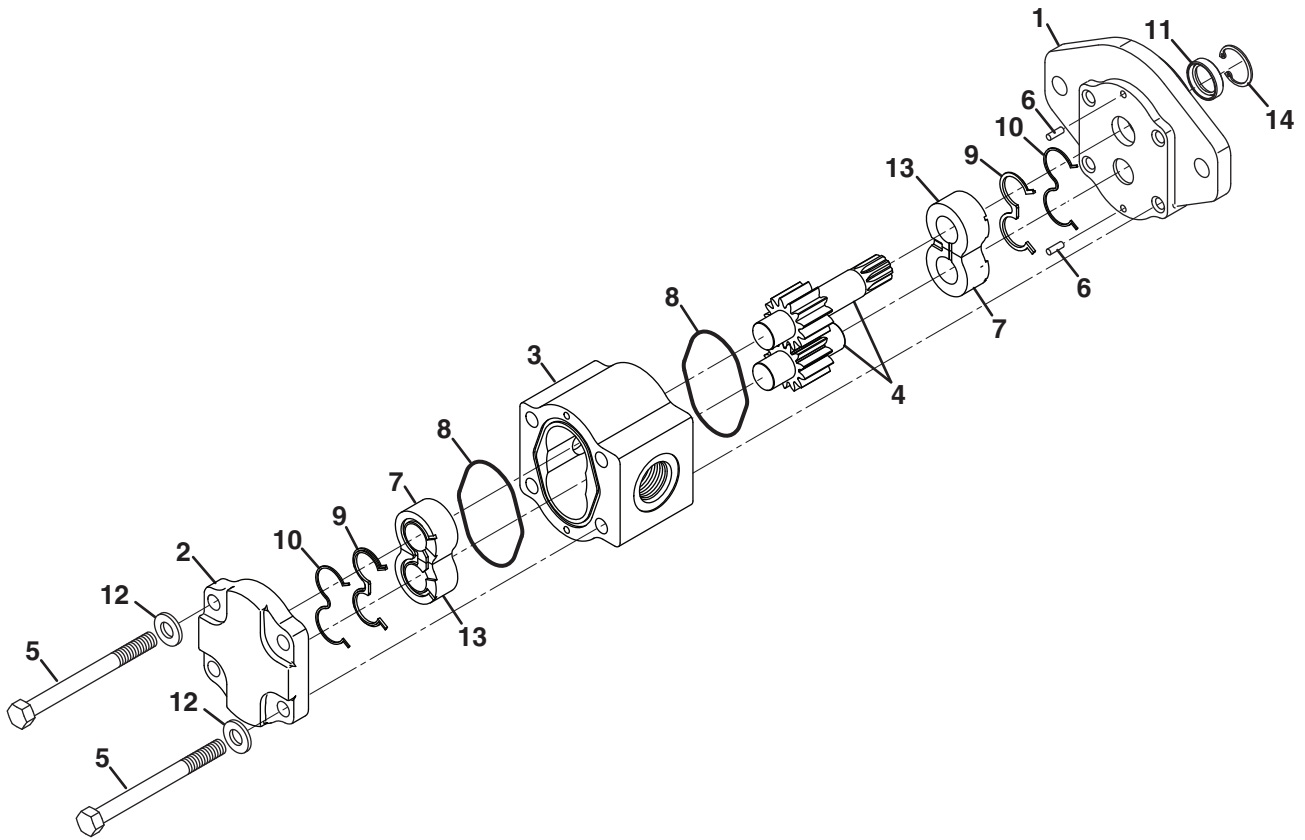

SPRAYTEK XP

Single Section Gear Pump

Part Number 4346446

Item	Part No.	Qty.	Description
1	N/S	1	Housing, Front
2	N/S	1	Housing, Rear
3	N/S	1	Housing, Gear
4	N/S	1	Set, 0.37 in³ Gearshaft
5	N/S	2	Cap Screw, 80mm
6	N/S	2	Pin, Dowel
7	N/S	2	Thrust Bushing Block
	4380397	1	Seal Kit
8	N/S	2	• Seal, O-Ring Section
9	N/S	2	• Seal, Channel
10	N/S	2	• Seal Back-Up
11	N/S	1	• Seal, Inner Lip
12	N/S	4	Washer
13	N/S	2	Thrust Bushing Block
14	N/S	1	Snap Ring