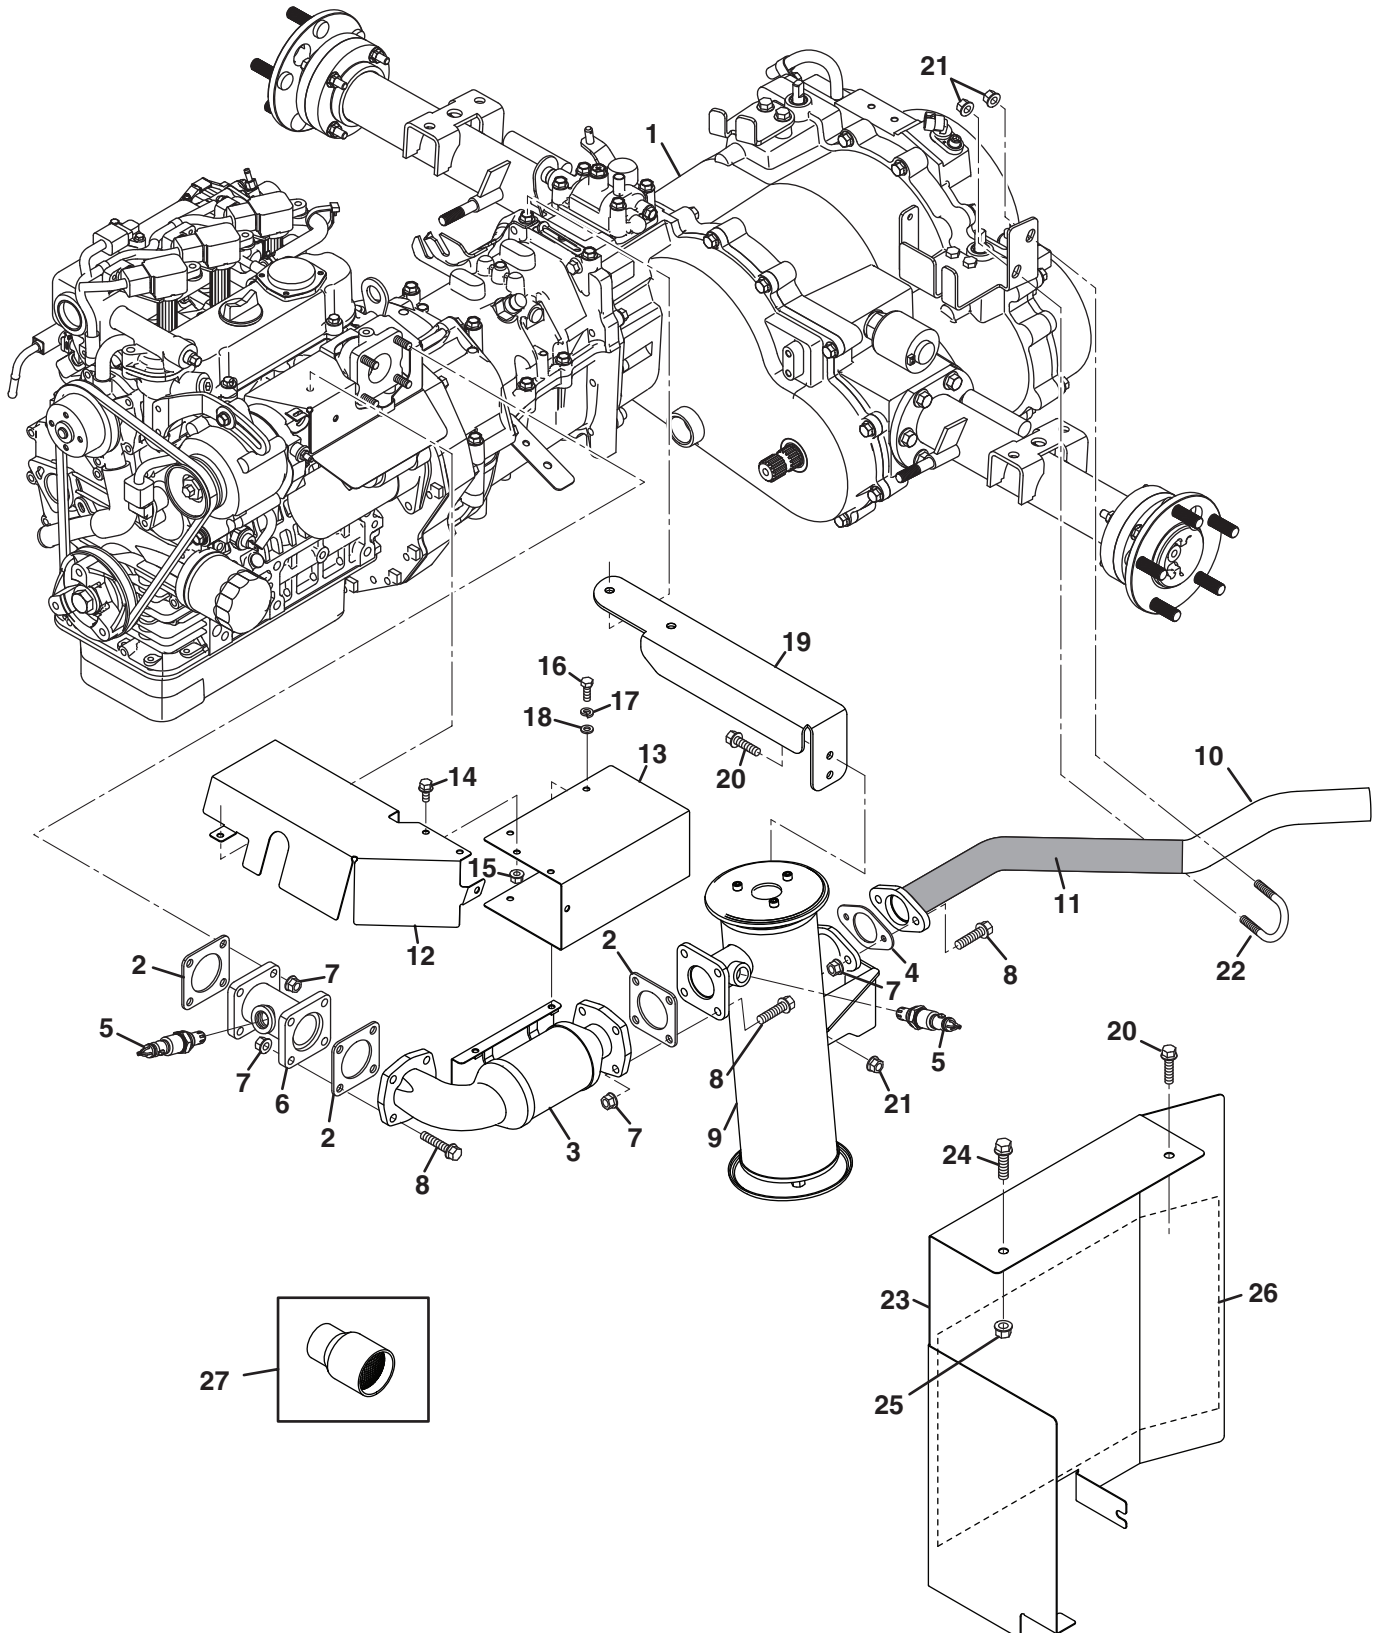

SPRAYTEK XP

Gas Exhaust Gas Engine Option

Item	Part No.	Qty.	Description
1	REF	1	Engine and Transmission Mount
2	4308957	2	• Gasket, Exhaust
3	4357286	1	• Catalyst
4	4308965	1	• Gasket, Exhaust
5	4308963	2	• Sensor, O₂
6	4304525	1	Spacer, Exhaust Manifold
7	450453	14	Nut, M8-1.25 Hex Flange
8	450473	10	Screw, M8-1.25 x 30 mm Hex Flange
9	4357346	1	Muffler
	4359166	2	• Heat Shield
	2811566	6	• Screw, 1/4-20 x 1/2" Socket Head
	446128	6	• Lockwasher, 1/4
	453023	6	• Flat Washer, 1/4
10	4348248	1	Tailpipe, Gas Exhaust
11	4357366	1	Sleeve, Insulating
12	4349027	1	Shield, Manifold Spacer
13	4349026	1	Shield, Catalyst
14	450464	3	Screw, M6-1 x 14 mm Hex Flange
15	450452	3	Nut, M6-1 Hex Flange
16	450170	4	Screw, M6-1 x 16 mm Hex Head
17	450421	4	Lock Washer, M6
18	450389	4	Flat Washer, M6
19	4357466	1	Brace, Muffler
20	800710	4	Screw, 5/16-18 x 1" Hex Flange
21	548911	4	Nut, 5/16-18 Hex Flange
22	3008385	1	U-Bolt
23	4324366	1	Shield, Heat
24	548905	1	Screw, 3/8-16 x 1" Hex Flange
25	548804	1	Nut, 3/8-16 Whizlock Flange
26	4336326	1	Shield, Adhesive Heat
27	4304421	1	Optional Spark Arrestor