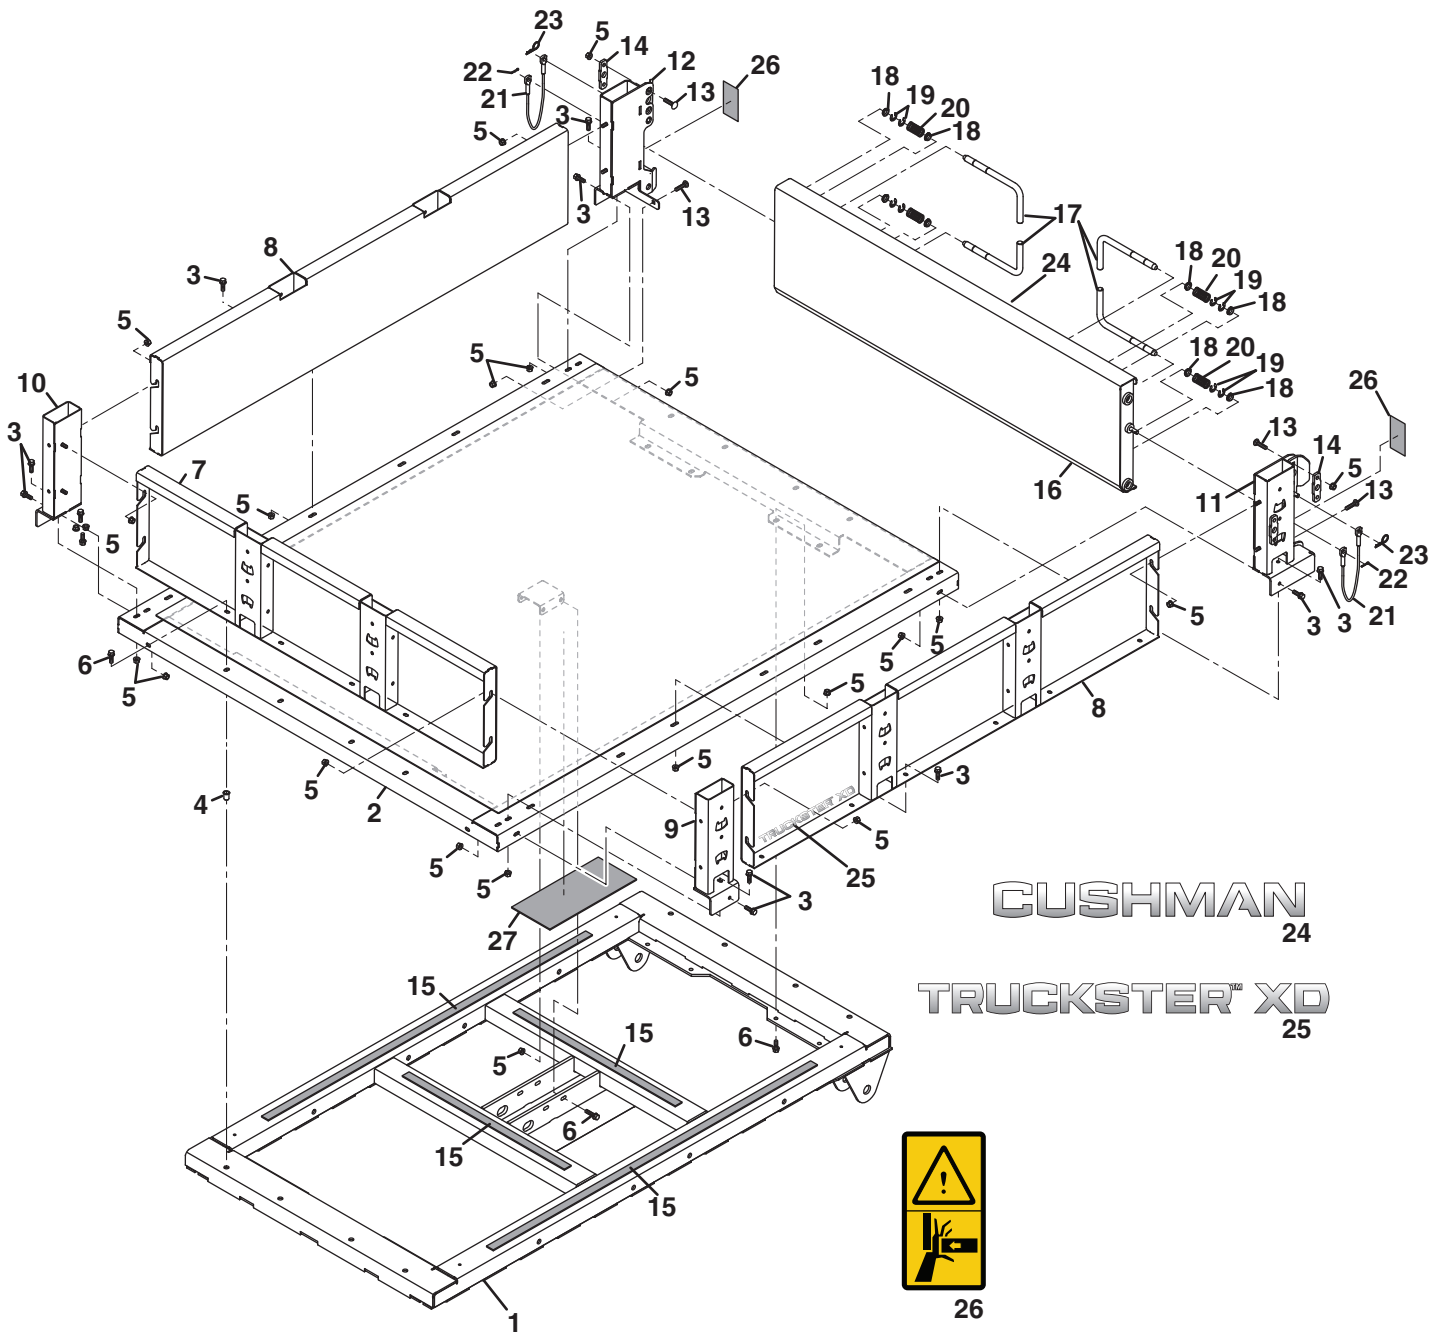

SPRAYTEK XP

Bed and Box Sides

Item	Part No.	Qty.	Description
1	4316091	1	Support, Bed
2	4307056	1	Support, Bed
3	403751	24	Screw, 5/16-18 x 3/4" Hex Flange
4	400150	4	Nut, 5/16-18 Insert
5	548911	50	Nut, 5/16-18 Hex Flange
6	548902	12	Screw, 5/16-18 x 1" Hex Flange
7	4306821	1	Box Front
8	4306818	2	Box Side
9	4306876	1	Corner, Left Front
10	4306878	1	Corner, Right Front
11	4322786	1	Corner, Left Rear
12	4322792	1	Corner, Right Rear
13	440082	6	Carriage Bolt, 5/16-18 x 1"
14	4324748	2	Pin, Plate
15	359979	AR	Pad
16	4324666	1	Tailgate
17	4324670	4	Pin, Tailgate
18	4325486	8	Bushing, 5/8" Clip In
19	4324673	8	Retaining Ring, E-Clip
20	4324671	4	Spring, Tailgate
21	4317967	2	Cable, Tailgate
22	460026	2	Cotter Pin, 1/8 x 3/4"
23	460312	2	Hair Pin, 1-7/8 x 1/8 x 3/32"
24	671177	1	Decal, Cushman
25	671823	2	Decal, Truckster XD
26	845027	2	Decal, Pinch Point
27	4357946	1	Shield, Adhesive Heat