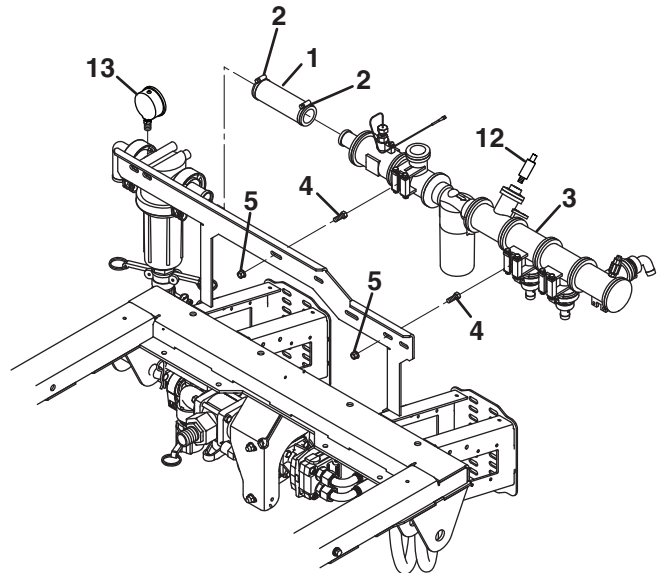

Envizio Pro II Manifold