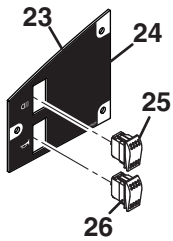

SPRAYTEK XP

Dashboard

Standard Panel

Diesel Speed Control Panel Option

Gas Speed Control Panel Option

Item	Part No.	Qty.	Description
1	671853	1	Dashboard
2	4317266	1	Support, Left Side Dash
3	4315646	19	Nut, 1/4-20 U-Type
4	4317267	1	Support, Center Dash
5	4308960	1	Support, Dash
6	4308959	1	Support, Right Side Dash
7	4308956	1	Bracket, Handle Support
8	548045	2	Screw, 1/4-20 x 3/4" Hex Flange
9	4326289	1	Handle, Grab
10	404016	16	Screw, 1/4-20 x 5/8" Truss Head
11	4315826	2	Cover, Left Side Screw
12	4315827	2	Cover, Right Side Screw
13	444304	2	Nut, #6-32 Hex
14	669954	1	Cluster, Instrument
15	4313708	1	Plate, Control Panel
16	4319447	1	Decal, Control Panel
17	4324687	1	Switch, Differential Lock
18	843942	1	Socket, 12V Accessory Plug
19	4283269	1	Switch, 3 Position Ignition (Includes Items 20 - 22)
20	4283653	1	• Nut, Backing
21	4283652	1	• Nut, Switch Face
22	4283654	1	• Key
23	4308964	1	Panel, Left Side Dash
24	4319606	1	Decal, Left Side Dash
25	4130132	1	Switch, Lights
26	4130133	1	Switch, Horn
27	4225220	3	Plug, Panel
28	446118	4	Lockwasher, #10
29	444310	4	Nut, #10-24 Hex Flange
30	4308875	1	Panel, Diesel Speed Control
31	4319448	1	Decal, Diesel Speed Control
32	4305936	1	Cable, Governor Control
33	4302212	1	Cable, Hand Throttle
34	800271	4	Screw, #10-24 x 1/2" Pan Head
35	4324708	1	Switch, Stationary/Cruise
36	4324707	1	Switch, Set/Resume
37	4319627	1	Panel, Gas Speed Control
38	4319666	1	Decal, Gas Speed Control
39	4324706	1	Switch, Hi-Lo Control
40	4201880	2	Screw, #6-32 x 1/2" Flat Head
41	447002	2	Lockwasher, #6 External Tooth