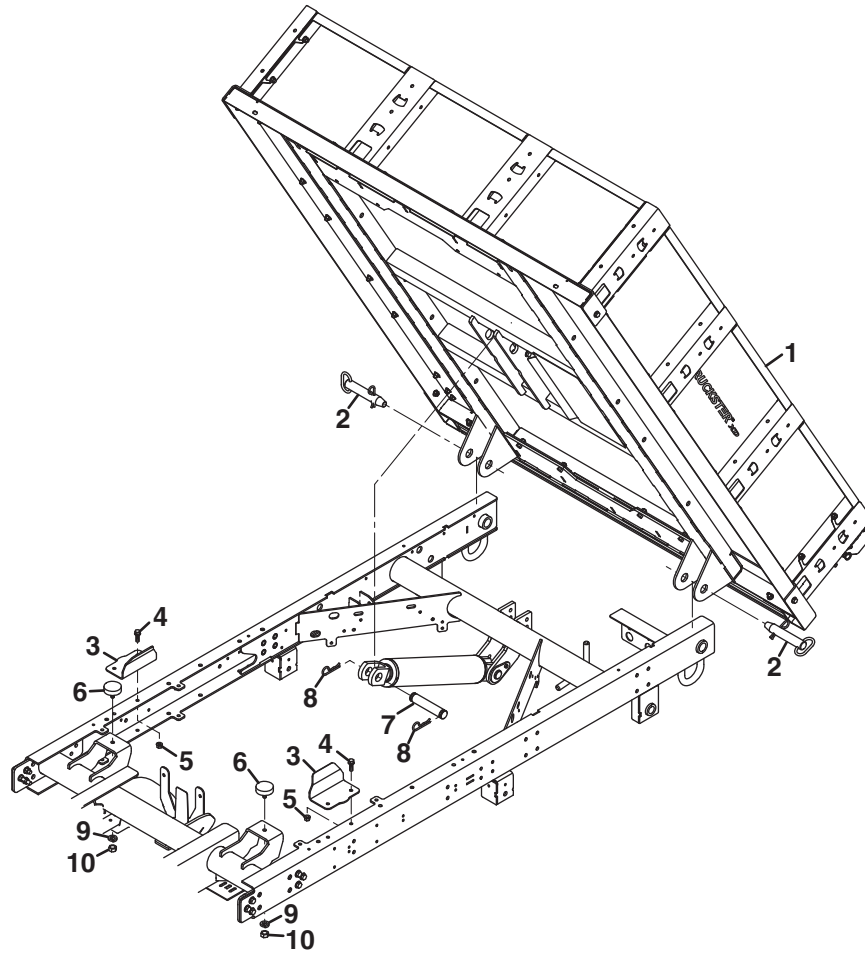

Item	Part No.	Qty.	Description
1	REF	1	Bed Assembly
2	882971	2	Pin, Disconnect
3	4308231	2	Keeper, Truck Bed
4	403751	4	Screw, 5/16-18 x 3/4" Hex Flange
5	548911	4	Nut, 5/16-18 Hex Flange
6	361723	2	Stop, Rubber
7	4316767	1	Pin, Cylinder
8	809265	2	Hair Pin, 2-11/16 x 3/4 x 5/32"
9	446142	2	Lockwasher, 3/8 Heavy
10	443110	2	Nut, 3/8-16 Hex