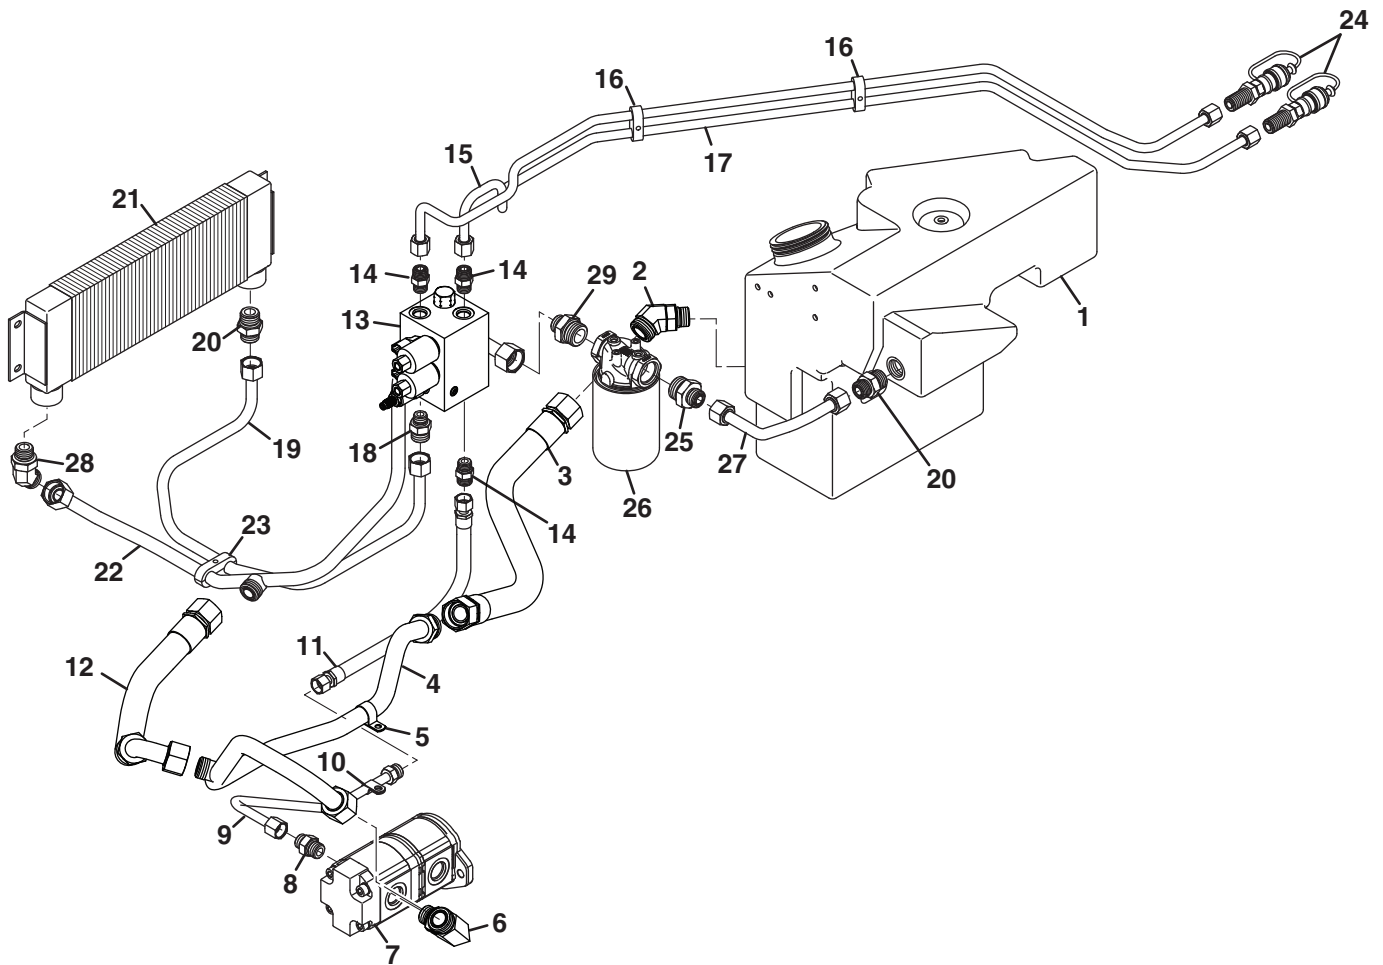

SPRAYTEK XP

Hi-Lo Hydraulics

Hi-Lo Hydraulics Option

Item	Part No.	Qty.	Description
1	4316751	1	Tank, Hydraulic
2	340038	1	Fitting, -12 ORB x -16 ORFS 45°
	339900	1	• O-Ring, -12 ORB
	339913	1	• O-Ring, -16 ORFS
3	4365627	1	Hose, Pump Suction
4	4364986	1	Tube, Pump Suction
	339913	2	• O-Ring, -16 ORFS
5	831225	1	Clamp, 1" Tube
6	340077	1	Fitting, -16 ORB x -16 ORFS
	339901	1	• O-Ring, -16 ORB
	339913	1	• O-Ring, -16 ORFS
7	4346426	1	Pump, Two Section Gear
8	339988	1	Fitting, -10 ORB x -8 ORFS
	339899	1	• O-Ring, -10 ORB
	339910	1	• O-Ring, -8 ORFS
9	4343826	1	Tube, Pump to Hose Pressure
10	345666	1	Clamp, 1/2" Tube
11	4365626	1	Hose, Tube to Control Valve Pressure (Control Valve Port P)
12	4333131	1	Hose, Pump Feed
13	4346506	1	Valve, Hi-Lo Control
14	339984	3	Fitting, -8 ORB x -8 ORFS Straight
	339898	1	• O-Ring, -8 ORB
	339910	1	• O-Ring, -8 ORFS
15	4304776	1	Tube, Remote Hydraulics Pressure (Control Valve Port A)
16	364741	2	Clamp, Double 1/2" Tube
17	4304769	1	Tube, Remote Hydraulics Return (Control Valve Port B)
18	339985	1	Fitting, -8 ORB x -10 ORFS
	339898	1	• O-Ring, -8 ORB
	339911	1	• O-Ring, -10 ORFS
19	4316007	1	Tube, Control Valve to Oil Cooler (Control Valve Port T)
20	339990	2	Fitting, -12 ORB x -10 ORFS
	339900	1	• O-Ring, -12 ORB
	339911	1	• O-Ring, -10 ORFS
21	4315434	1	Cooler, Hydraulic Oil
22	4333391	1	Tube, Oil Cooler Return
	339911	1	• O-Ring, -10 ORFS
	339913	1	• O-Ring, -16 ORFS
23	4333666	1	Clamp, Double 5/8" Hose
24	REF	1	Quick Coupler Assembly
25	340011	2	Fitting, -16 ORB x -10 ORFS
	339913	1	• O-Ring, -16 ORB
	339911	1	• O-Ring, -10 ORFS
26	4274293	1	Filter, Return
27	4304684	1	Tube, Filter to Tank
28	340036	1	Fitting, -12 ORB x -12 ORFS 45°
	339900	1	• O-Ring, -12 ORB
	339912	1	• O-Ring, -12 ORFS
29	339996	1	Fitting, -16 ORB x -12 ORFS
	339901	1	• O-Ring, -16 ORB
	339912	1	• O-Ring, -12 ORFS