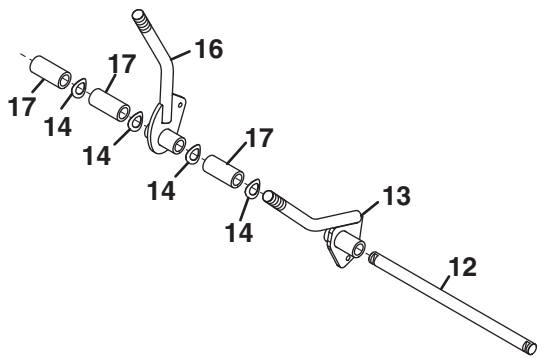

SPRAYTEK XP

Control Levers