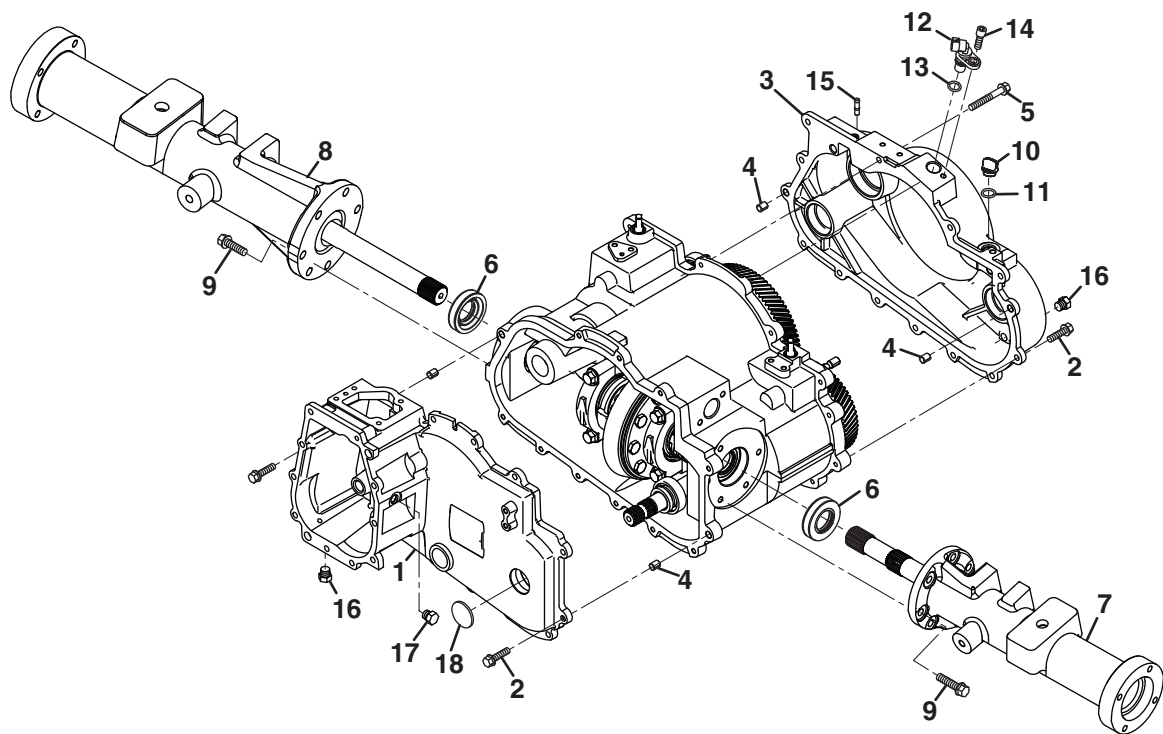

SPRAYTEK XP

Front and Rear Axle Cover

Rear Axle Part No. 4395476 and 4395475

Item	Part No.	Qty.	Description
1	4397467	1	Cover, Front
2	4332629	25	Screw, 5/16-18 x 1-1/8" Hex Flange
3	4397637	1	Cover, Rear
4	4332752	4	Dowel, Alignment
5	4332628	1	Screw, 5/16-18 x 2-1/8" Hex Flange
6	4332749	2	Seal, 30 mm x 57 mm Axle Shaft
7	REF	1	Left Side Axle Assembly
8	REF	1	Right Side Axle Assembly
9	4332750	12	Screw, 3/8 x 1-1/8" Hex Flange
10	4397687	1	Plug, Finger Grip
11	339898	1	• O-Ring, -8 ORB
12	4326371	1	Sensor, Speed
13	4332652	1	O-Ring
14	4332651	1	Screw, 5/16-18 x 3/4" Hex Socket
15	4332649	1	Tube, Vent
16	4332627	2	Plug, 1/2-20 Magnetic Drain
17	4332630	1	Plug, 1/2-20 Hex Head
18	N/S	1	Plug (4395475, 2WD Axle Only)