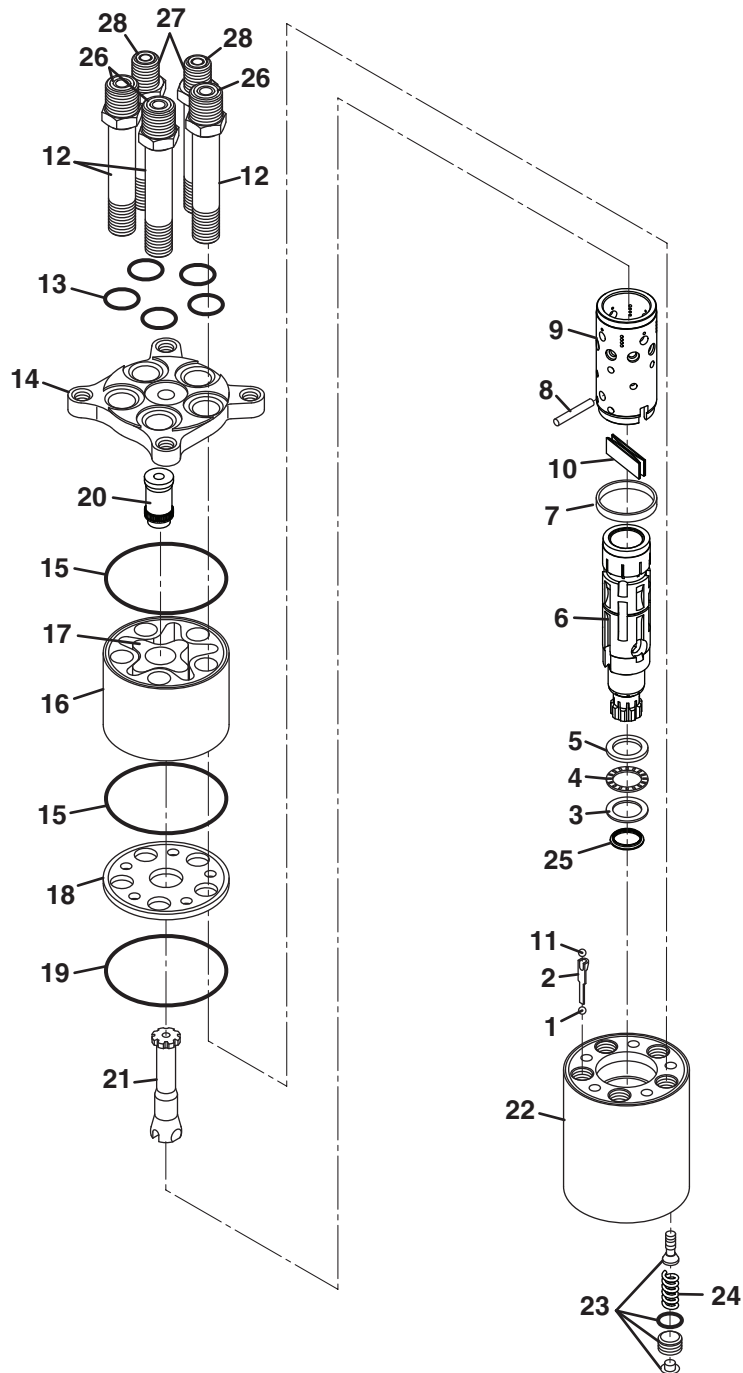

SPRAYTEK XP

Steering Valve

Part No. 4303996

Item	Part No.	Qty.	Description
1	N/S	1	Ball, Emergency Steering
2	N/S	1	Stop, Ball
3	N/S	1	Thin Bearing Race
4	N/S	1	Bearing
5	N/S	1	Thick Bearing Race
6	N/S	1	Spool
7	N/S	1	Spring Retaining Ring
8	N/S	1	Cross Pin
9	N/S	1	Sleeve
10	N/S	1	Set, Spring
11	N/S	1	Check Valve, Ball
12	N/S	3	Screw, -6 ORFS Special
13	N/S	5	O-Ring
14	N/S	1	End Cover
15	N/S	2	O-Ring
16	N/S	1	Rim, Gearwheel
17	N/S	1	Gearwheel
18	N/S	1	Distributor Plate
19	N/S	1	O-Ring
20	N/S	1	Spacer
21	N/S	1	Cardan Shaft
22	N/S	1	Housing
23	N/S	1	Relief Valve
24	N/S	1	Spring, Relief Valve
25	N/S	1	Seal, Shaft
26	339909	3	O-Ring, -6 ORFS
27	N/S	2	Screw, -4 ORFS Special
28	339908	2	O-Ring, -4 ORFS
	4197940	1	Seal Kit (Includes items 13, 15, 19, 25)