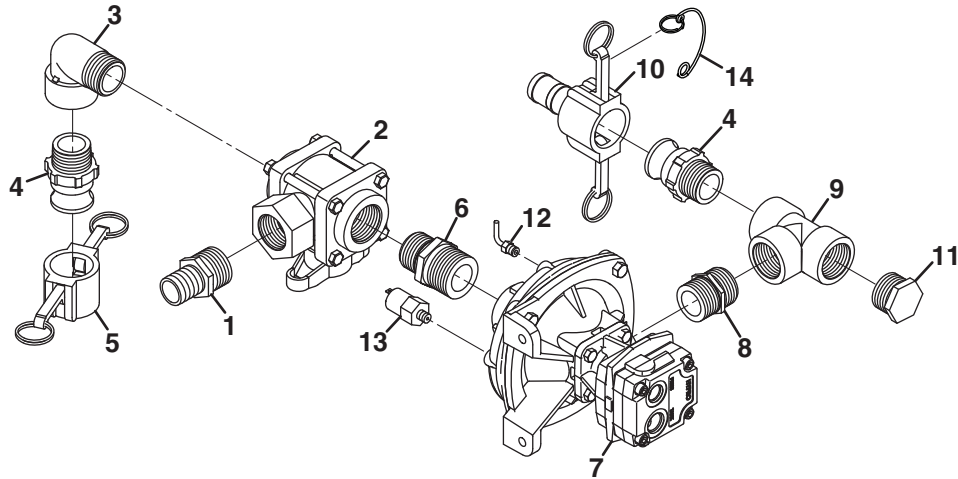

SPRAYTEK XP

Sprayer Pump Assembly

Item	Part No.	Qty.	Description
1	4309742	1	Fitting, 1-1/4" NPT x 1-1/4" Hose Barb
2	4309743	1	Valve, 1-1/4" NPT 3-Way Manual Ball
3	4319950	1	Elbow, 1-1/4" NPT Male-Female
4	4319893	2	Coupler, 1-1/4" NPT Male Cam
5	4319929	1	Coupler, 1-1/4" NPT Female Cam Cap
6	4329266	1	Reducer, 1-1/2 NPT x 1-1/4" NPT
7	4309741	1	Pump, Sprayer
	4335666	1	• Seal Kit
8	4319927	1	Nipple, 1-1/4" NPT
9	4309749	1	Tee, 1-1/4" NPT
10	4332166	1	Coupler, 1-1/4" NPT Female Cam 1-1/4"
11	4319766	1	Plug, 1-1/4" NPT Hex
12	4319990	1	Elbow, 1/8" NPT x 3/16" Hose Barb
13	4319989	1	Switch, Pressure
14	4335946	1	Lock, Coupler