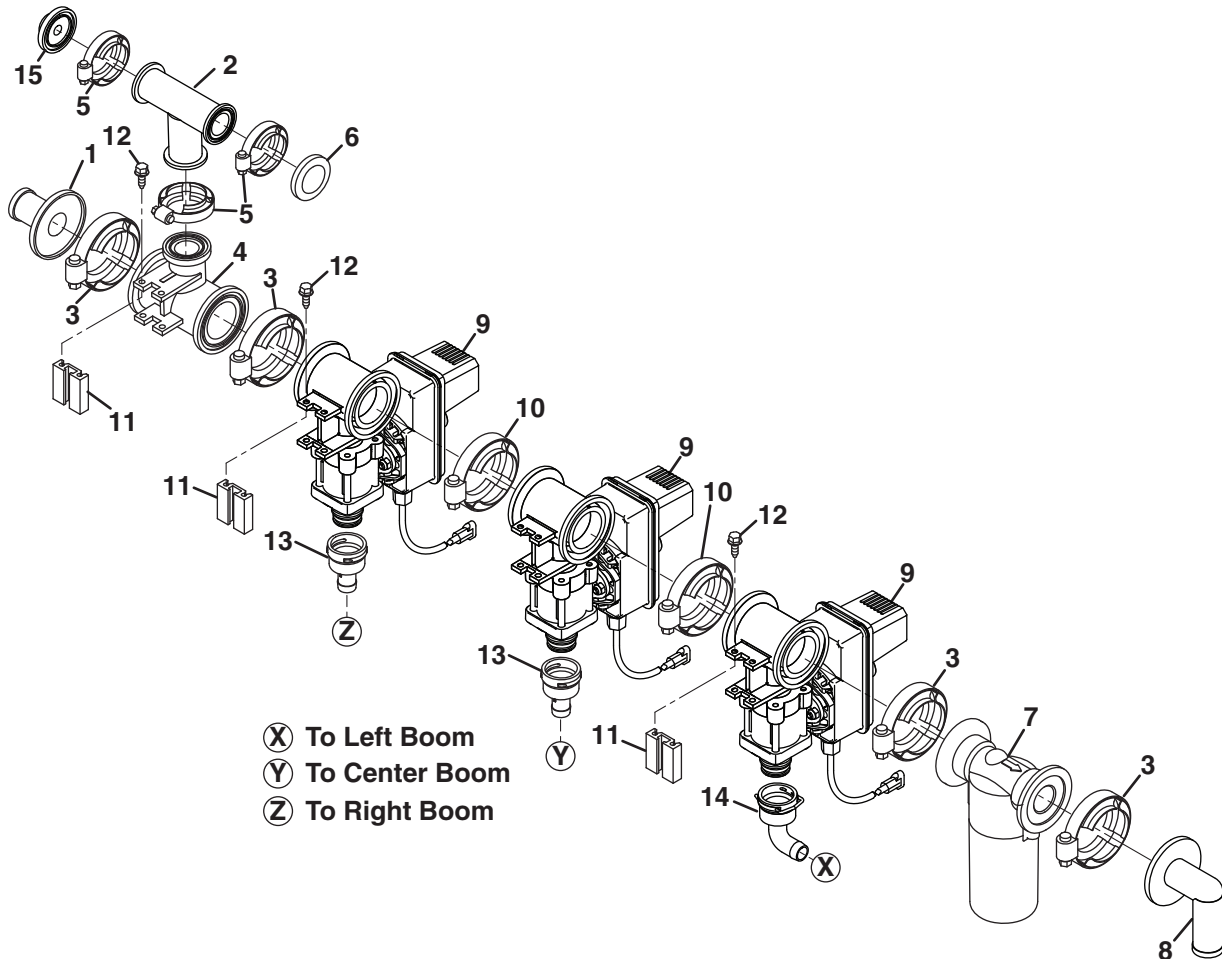

Item	Part No.	Qty.	Description
1	4319809	1	Adapter, #75 Flange to 1-1/4" Hose Barb
2	4319811	1	Tee, #50 Flange
3	4309736	4	Clamp, #75 Flange
4	4309751	1	Tee, #75 Flange x #50 Flange Branch
5	4319808	3	Clamp, #50 Flange
6	4319813	1	Cap, #50 Flange
7	4309746	1	Valve, #75 Electric 1" Butterfly
8	4309753	1	Elbow, #75 Flange x 1-1/4" Hose Barb
	4309735	1	Manifold, #75 Flange Electric
9	N/S	3	<ul style="list-style-type: none"> Valve, Electric Ball
10	4309736	2	<ul style="list-style-type: none"> Clamp, #75 Flange
11	4322307	3	<ul style="list-style-type: none"> Rail, Mounting
12	4322987	12	<ul style="list-style-type: none"> Screw, Stainless Steel
13	4320747	2	Fitting, Quick Connect x 3/4" Hose Barb
14	4319790	1	Elbow, Quick Connect x 3/4" Hose Barb
	4319812	1	Gauge Port, #50 Flange