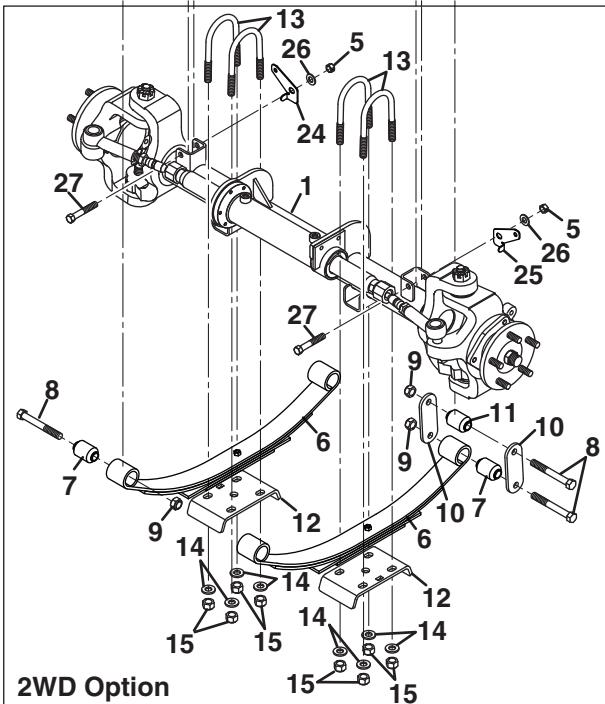

SPRAYTEK XP

Front Axle Assembly

Item	Part No.	Qty.	Description
1	REF	1	Front Axle (2WD)
1	REF	1	Front Axle (4WD)
2	4316626	2	Shock, Front Axle
3	823621	4	Bushing
4	311396	2	Screw, 7/16-14 x 2-1/4" Hex Head
5	800294	4	Locknut, 7/16-14 Hex Center
6	4330100	2	Spring, Front Leaf
7	4329786	2	• Bushing, Steel Sleeve Rubber
8	400626	6	Screw, 5/8-11 x 3-1/2" Hex Head
9	4330109	6	Nut, 5/8-11 Crownlock Hex
10	4329666	4	Shackle, Leaf Spring
11	4329786	2	Bushing, Steel Sleeve Rubber
12	4316888	2	Mount, 2WD Leaf Spring
12	4317909	2	Mount, 4WD Leaf Spring
13	4329808	4	U-Bolt, 2-3/4 x 5-3/4" x 1/2-20 (2WD Only)
13	4329808	2	U-Bolt, 2-3/4 x 5-3/4" x 1/2-20 (4WD Only)
14	453017	8	Flat Washer, 1/2
15	445667	8	Nut, 1/2-20 Elastic Stop Hex
16	825500	2	Washer, 7/16 Cupped
17	4345666	2	Bumper
18	4305440	1	Driveshaft, 4WD
	4323786	2	• Kit, Cross and Bearing
19	4323787	1	• Splined Shaft with U-Joint
20	4323790	1	• Driveshaft, 2-1/8" Diameter
21	4323791	1	• U-Joint, 1310E
22	4329810	2	U-Bolt, 3-1/4 x 6" x 1/2-20
23	REF	1	Rear Axle
24	4318187	1	Bracket, Left Side Hose Clamp
25	4318186	1	Bracket, Right Side Hose Clamp
26	453013	2	Flat Washer, 7/16"
27	400352	2	Screw, 7/16-14 x 2-3/4" Hex Head
28	452437	2	Nut, M10-1.5 Nylon Insert
29	4319288	1	Kit, 1310 Strap (4WD Only)
30	452404	2	Screw, M10-1.5 x 70 mm Hex Flange (4WD Only)
31	452437	2	Nut, M10-1.5 Nylon Insert (4WD Only)