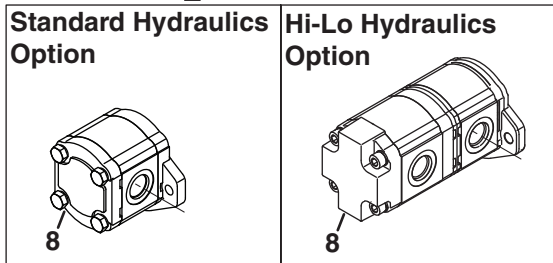

SPRAYTEK XP

Suction and Return Hydraulics

Item	Part No.	Qty.	Description
1	4395476	1	Rear Axle
2	4314047	1	Strainer, Suction
3	4319570	1	Fitting, 1/2 NPT x 3/4" Hose Barb
4	4346206	1	Hose, Suction
5	319914	2	Clamp, Hose
6	4365026	1	Tube, Suction
	339912	1	• O-Ring, -12 ORFS
7	339999	1	Fitting, -16 ORB x -16 ORFS Straight
	339901	1	• O-Ring, -16 ORB
	339913	1	• O-Ring, -16 ORFS
8	4346446	1	Pump, Single Section Gear (Standard Hydraulics)
8	4346426	1	Pump, Two Section Gear (Hi-Lo Hydraulic Option)
9	340066	1	Fitting, -8 ORB x -8 ORFS 90°
	339898	1	• O-Ring, -8 ORB
	339910	1	• O-Ring, -8 ORFS
10	4316789	1	Tube, Bulkhead to Rear Axle
11	345666	3	Clamp, 1/2"
12	340240	1	Fitting, -8 ORFS Union Bulkhead
	339910	2	• O-Ring, -8 ORFS
13	4317766	1	Bracket, Bulkhead
14	339962	1	Nut, 13/16 Bulkhead
15	4317286	1	Tube, Bulkhead to Return Hose
	339910	1	• O-Ring, -8 ORFS
16	4303855	1	Hose, Return
17	4332526	1	Tube, Filter to Return Hose
	339910	1	• O-Ring, -8 ORFS
	339912	1	• O-Ring, -12 ORFS
18	339987	1	Fitting, -16 ORB x -8 ORFS Straight
	339913	1	• O-Ring, -16 ORB
	339910	1	• O-Ring, -8 ORFS
19	4274293	1	Filter, Return
	885249	1	• Cartridge, Filter
20	345671	1	Clamp, 3/4" Hose
21	4331608	1	Hose, Pump Feed