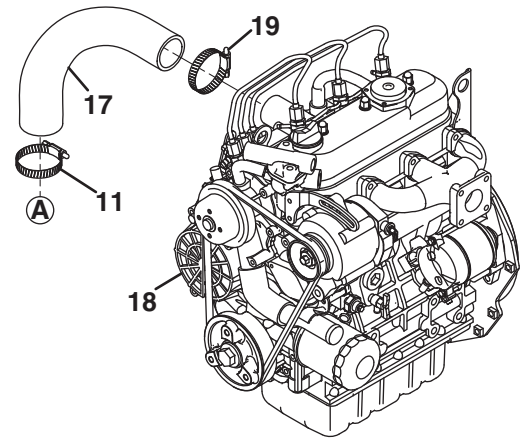

Diesel Engine Option