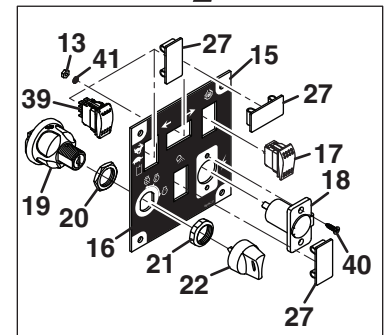

SPRAYTEK XP

Dashboard

Standard Panel

Diesel Speed Control Panel Option

Gas Speed Control Panel Option

Item	Part No.	Qty.	Description
1	671853	1	Dashboard
2	4317266	1	Support, Left Side Dash
3	4315646	19	Nut, 1/4-20 U-Type
4	4317267	1	Support, Center Dash
5	4308960	1	Support, Dash
6	4308959	1	Support, Right Side Dash
7	4308956	1	Bracket, Handle Support
8	548045	2	Screw, 1/4-20 x 3/4" Hex Flange
9	4326289	1	Handle, Grab
10	404016	16	Screw, 1/4-20 x 5/8" Truss Head
11	4315826	2	Cover, Left Side Screw
12	4315827	2	Cover, Right Side Screw
13	444304	2	Nut, #6-32 Hex
14	669954	1	Cluster, Instrument
15	4313708	1	Plate, Control Panel
16	4319447	1	Decal, Control Panel
17	4324687	1	Switch, Differential Lock
18	843942	1	Socket, 12V Accessory Plug
19	4283269	1	Switch, 3 Position Ignition (Includes Items 20 - 22)
20	4283653	1	• Nut, Backing
21	4283652	1	• Nut, Switch Face
22	4283654	1	• Key
23	4308964	1	Panel, Left Side Dash
24	4319606	1	Decal, Left Side Dash
25	4130132	1	Switch, Lights
26	4130133	1	Switch, Horn
27	4225220	3	Plug, Panel
28	446118	4	Lockwasher, #10
29	444310	4	Nut, #10-24 Hex Flange
30	4308875	1	Panel, Diesel Speed Control
31	4319448	1	Decal, Diesel Speed Control
32	4305936	1	Cable, Governor Control
33	4302212	1	Cable, Hand Throttle
34	800271	4	Screw, #10-24 x 1/2" Pan Head
35	4324708	1	Switch, Stationary/Cruise
36	4324707	1	Switch, Set/Resume
37	4319627	1	Panel, Gas Speed Control
38	4319666	1	Decal, Gas Speed Control
39	4324706	1	Switch, Hi-Lo Control
40	4201880	2	Screw, #6-32 x 1/2" Flat Head
41	447002	2	Lockwasher, #6 External Tooth