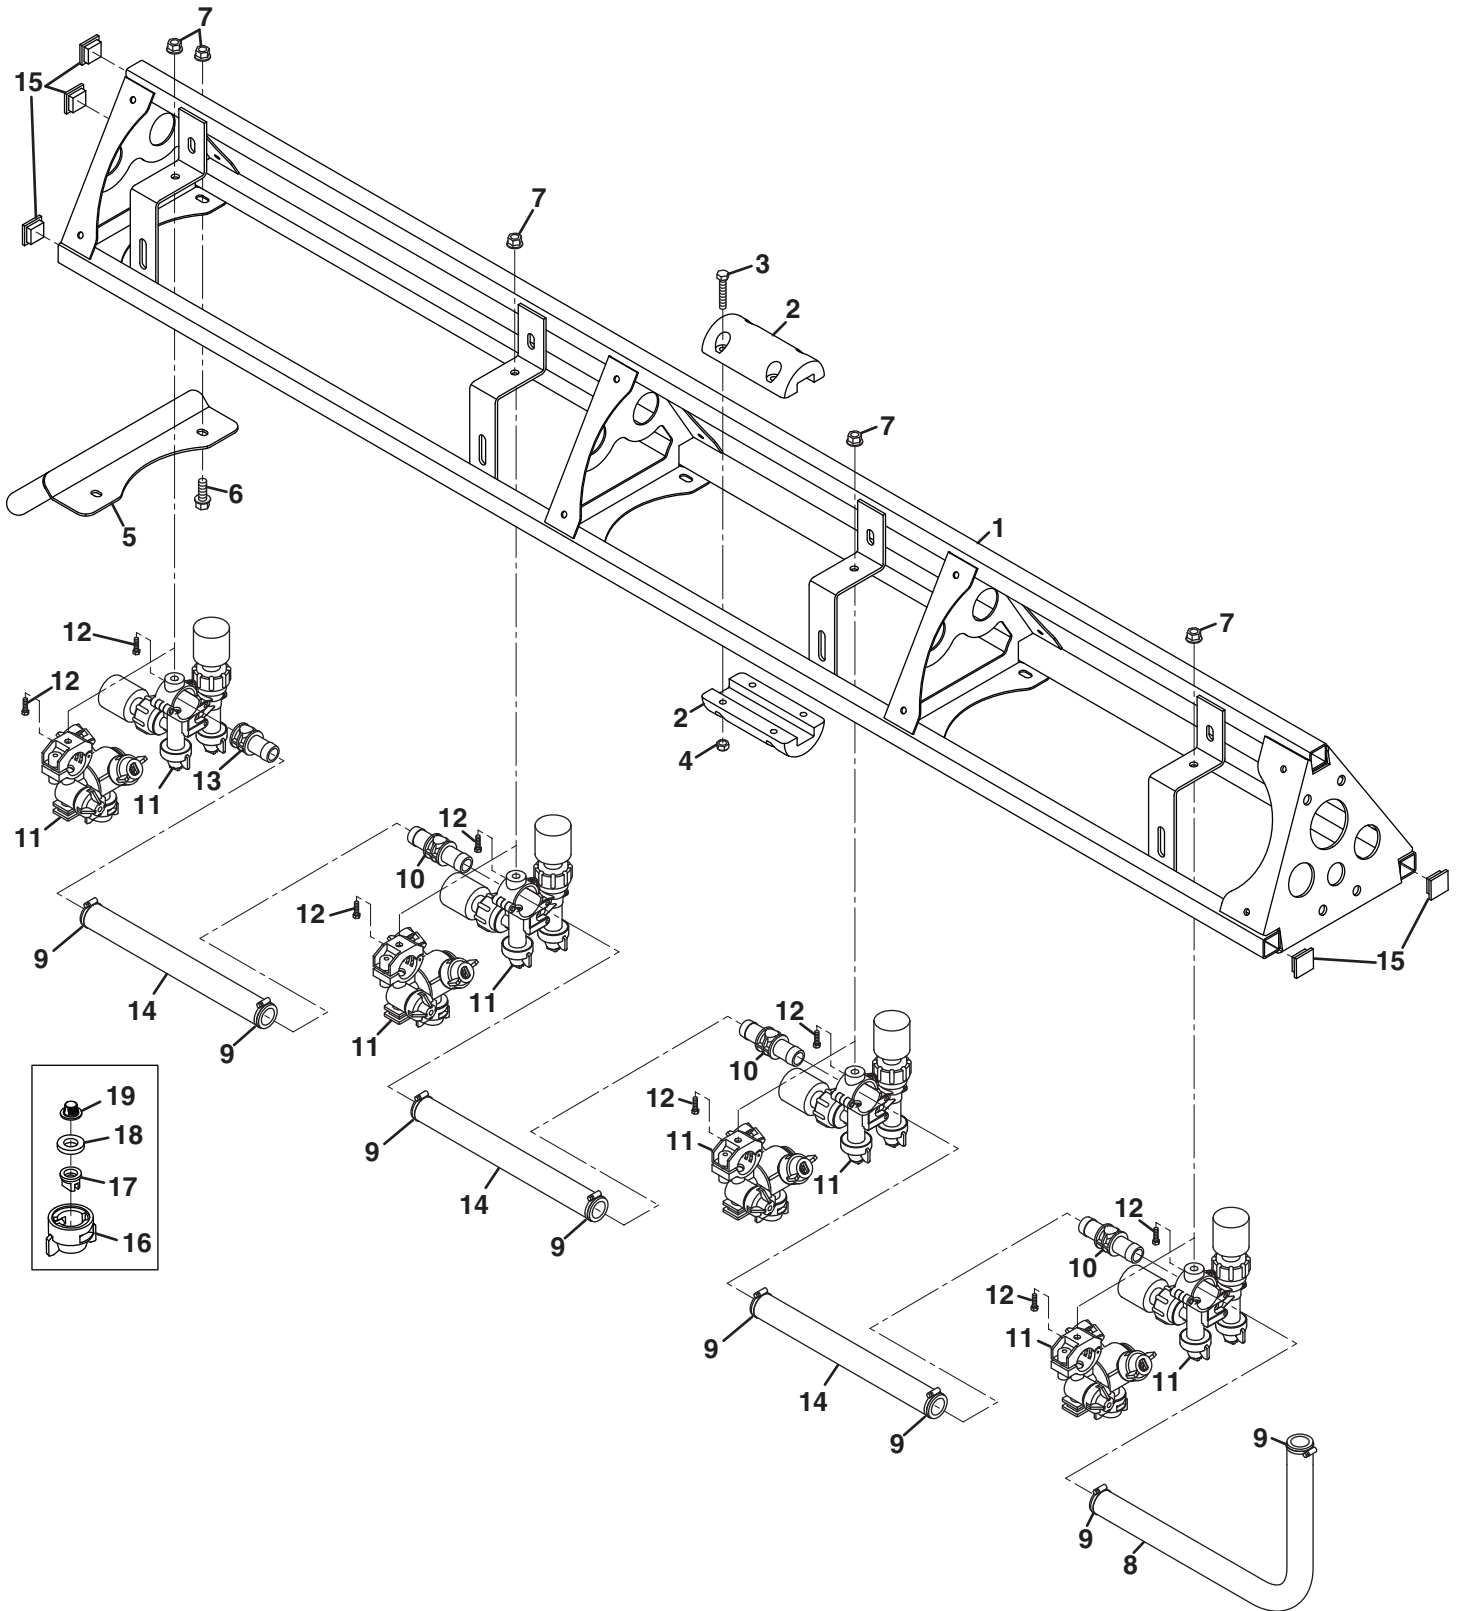

SPRAYTEK XP

Four Nozzle Right Boom

18 Foot and 20 Foot Booms

Item	Part No.	Qty.	Description
1	4332193	1	Boom, 4 Nozzle Right
2	4332206	1	Guide Block Set
3	400114	4	Screw, 1/4-20 x 1-1/4" Hex Head
4	445770	4	Nut, 1/4-20 Nylon Insert
5	4332197	1	Boom End Guard
6	403751	2	Screw, 5/16-18 x 3/4" Hex Flange
7	445802	6	Nut, 5/16-18 Hex Flange
8	4333506	1	Hose, 3/4" I.D. PVC
9	4319952	8	Clamp, Hose
10	4321548	3	Double Barb Connector
11	REF	4	Nozzle, Combo Jet (Sharp Shooter Boom)
11	REF	4	Nozzle, Triple (HD Boom)
12	400188	4	Screw, 5/16-18 x 1" Hex Head
13	4321546	1	Single Barb Connector
14	4333506	3	Hose, 3/4" I.D. PVC, 19" Lg
15	4332290	5	Plug, 1" Square
16	4334171	4	Cap, Nozzle Tip (HD Boom)
17	4334166	4	Tip, XR-11006VP (HD Boom)
18	4321553	4	Gasket, Nozzle (HD Boom)
19	4334167	4	Strainer, 50 Mesh Poly (HD Boom)
20	446128	8	Lock washer, 1/4"