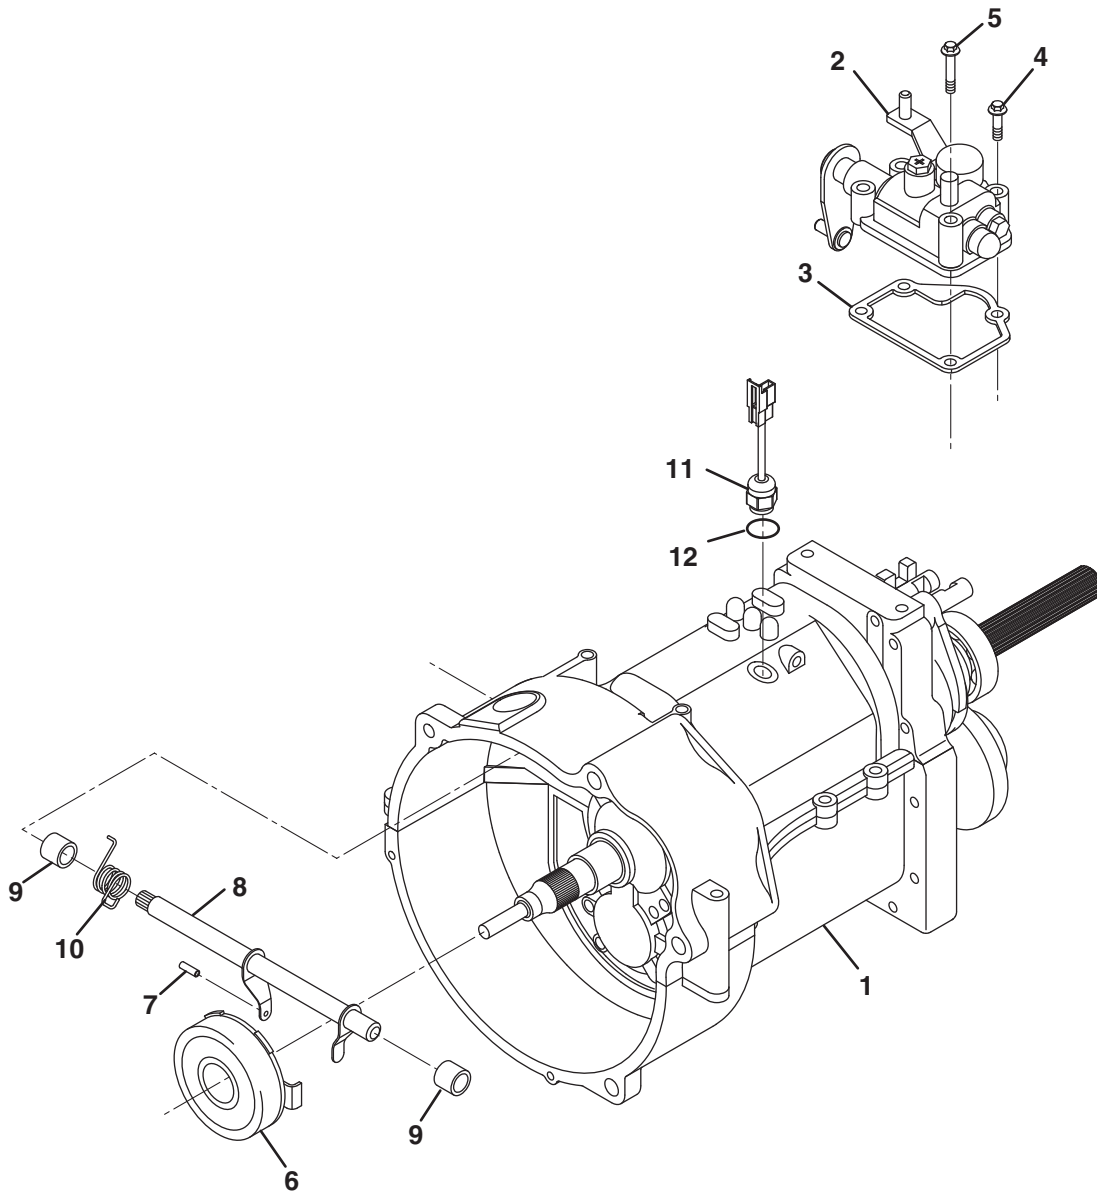

SPRAYTEK XP

Transmission Clutch Release-Shift Selector

Item	Part No.	Qty.	Description
1	REF	1	Transmission Case
2	REF	1	Shift Assembly
3	845223	1	Gasket, Shift Case
4	2702659	3	Screw, M8-1.25 x 40 mm
5	01550-08553	1	Screw, M8-1.25 x 55 mm
6	23265-85200	1	Bearing, Clutch Release
7	09205-03019	1	Roll Pin
8	23260-85203	1	Shaft, Clutch Release
9	09300-14017	2	Bushing, Clutch Release
10	09448-20007	1	Spring, Clutch Release
11	37610-80043	1	Switch, Backup Light
12	09280-11002	1	• O-Ring