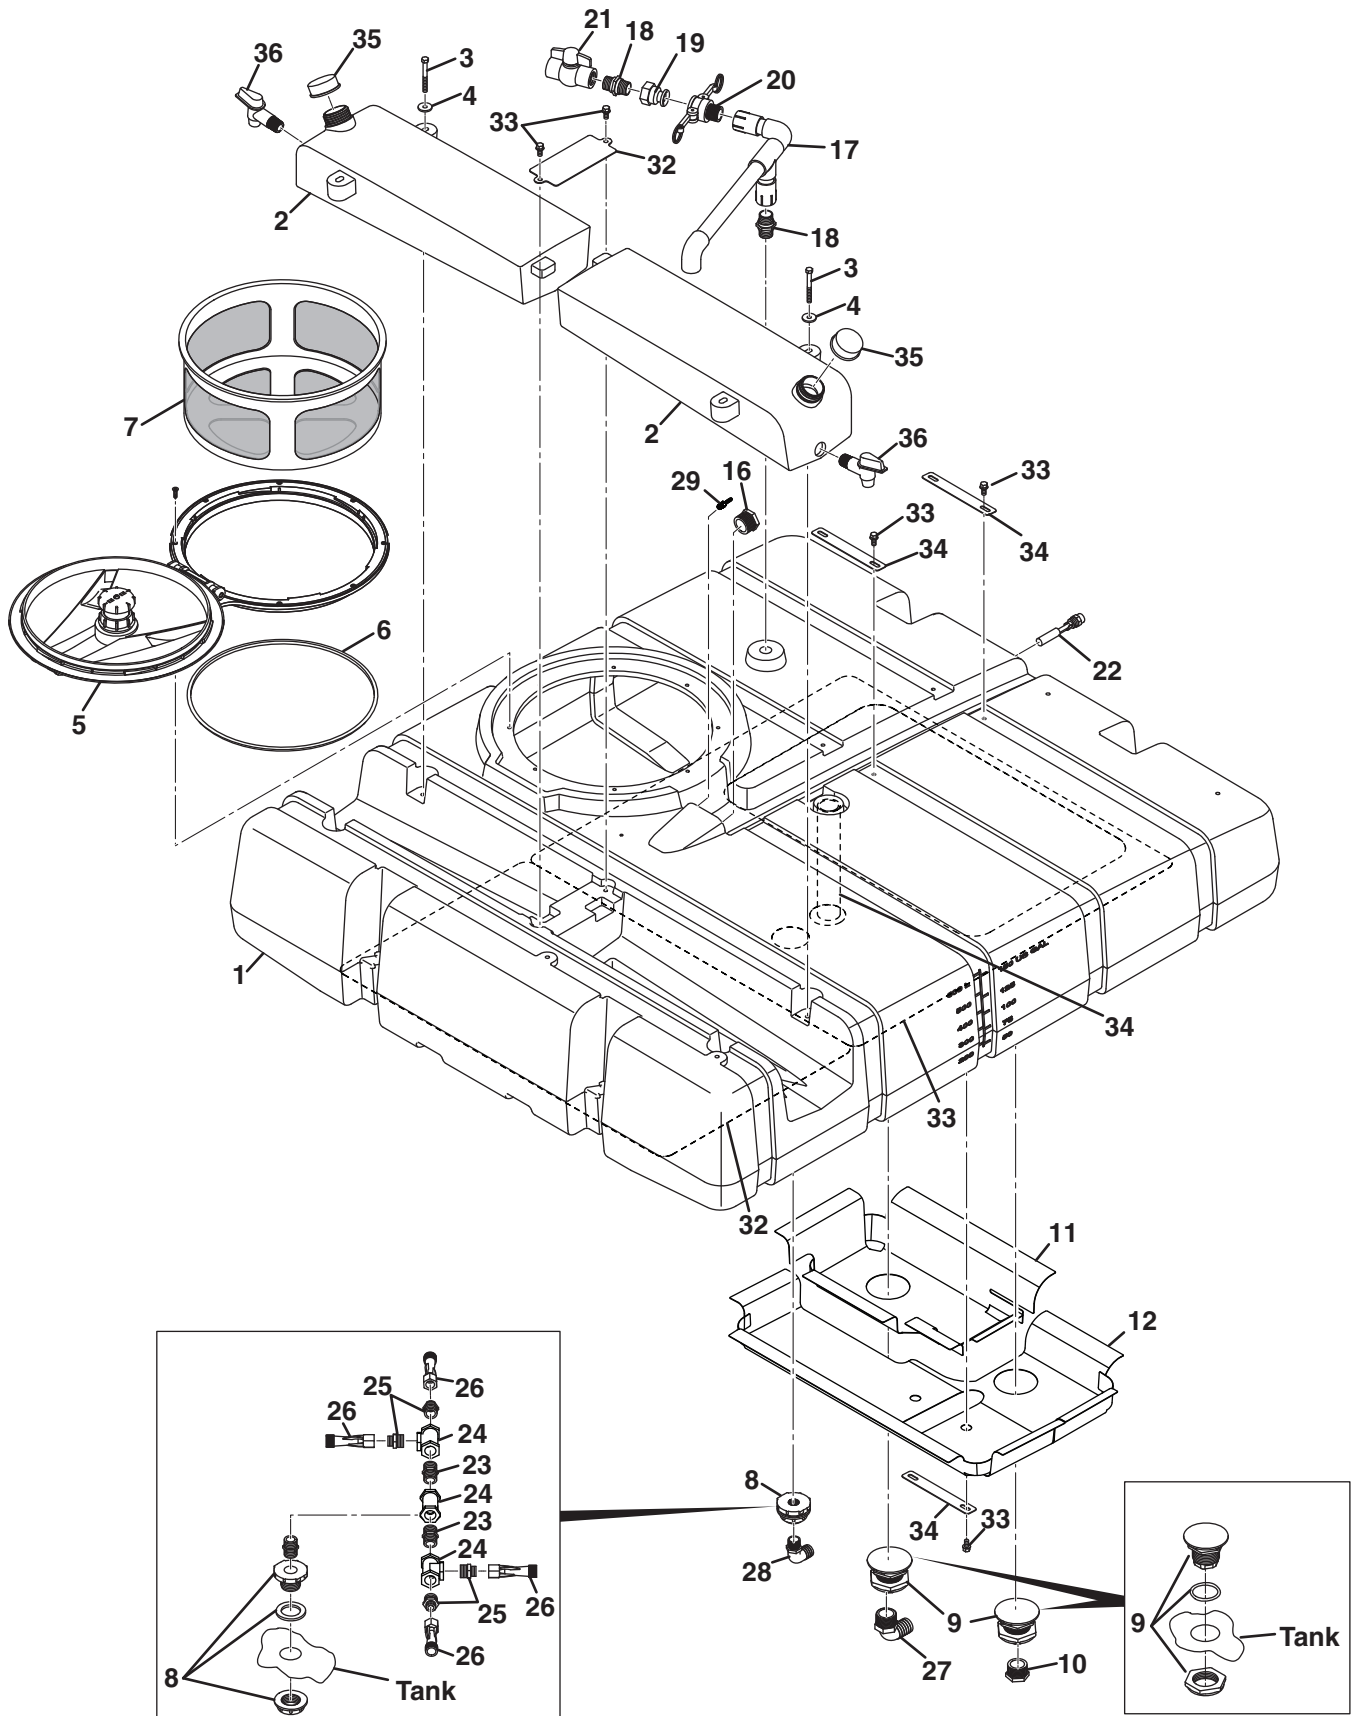

SPRAYTEK XP

175 Gallon Tank

Spraytek XP 175

Item	Part No.	Qty.	Description
1	4394409	1	Tank, 175 Gallon Sprayer (Includes Items 2 - 14)
2	4319646	2	• Tank, 4 Gallon Water
3	400200	4	• Screw, 5/16-18 x 2-1/2" Hex Head
4	809152	4	• Flat Washer, 5/16
5	4346287	1	• Lid, 16" Hinged
6	4346306	1	• Gasket, Tank Lid
7	4325708	1	• Basket, Strainer
8	4319828	1	• Fitting, 1-1/4" NPT x 3/4" NPT
9	4309747	2	• Fitting, 2" NPT x 1-1/4" NPT
10	4319766	1	• Plug, 1-1/4" NPT Hex
11	4394403	1	• 31 Shield, Adhesive Sprayer Sump
12	4394401	1	• 30 Shield, Adhesive Sprayer Sump
13	4394786	1	• Tube, 1.5" X 13.5" PVC
14	4394400	1	• 32 Shield, Adhesive Sprayer
15			
16	4319766	1	Plug, 1/1-4" NPT Hex
17	4319788	1	Pipe, Air Gap Filler
18	4319926	2	Nipple, 1" NPT
19	4319932	1	Coupler, 1" NPT Male Cam
20	4319933	1	Coupler, 1" NPT Female Cam
21	4319970	1	Valve, 1" NPT 2-Way Manual Ball
22	4326846	1	Switch, Agitator Float
23	4319889	3	Nipple, 3/4" NPT
24	4319831	3	Tee, 3/4" NPT
25	4319892	4	Nipple, 3/4" NPT x 1/2" NPT
26	4319827	4	Nozzle, Agitator
	N/S	1	• Orifice, 1/8" Nozzle Orifice
27	4309755	1	Elbow, 1-1/4" NPT x 1-1/4" Hose Barb
28	4319830	1	Elbow, 3/4" NPT x 1" Hose Barb
29	4320926	1	Fitting, 1/8" NPT x 3/16" Hose Barb
30	4338188	1	Shield, Adhesive Heat
31	4337608	1	Pipe, Tank Support
32	4322331	1	Bracket, Tank
33	548901	8	Screw, 5/16-18 x 1/2" Hex Flange
34	4322332	3	Strap, Hose
35	4322966	2	Cap, Water Tank
36	4325788	2	Spigot
	4336506	1	Kit, Agitator Nozzle Orifice
	N/S	4	• 5/32" Nozzle Orifice
	N/S	4	• 3/16" Nozzle Orifice