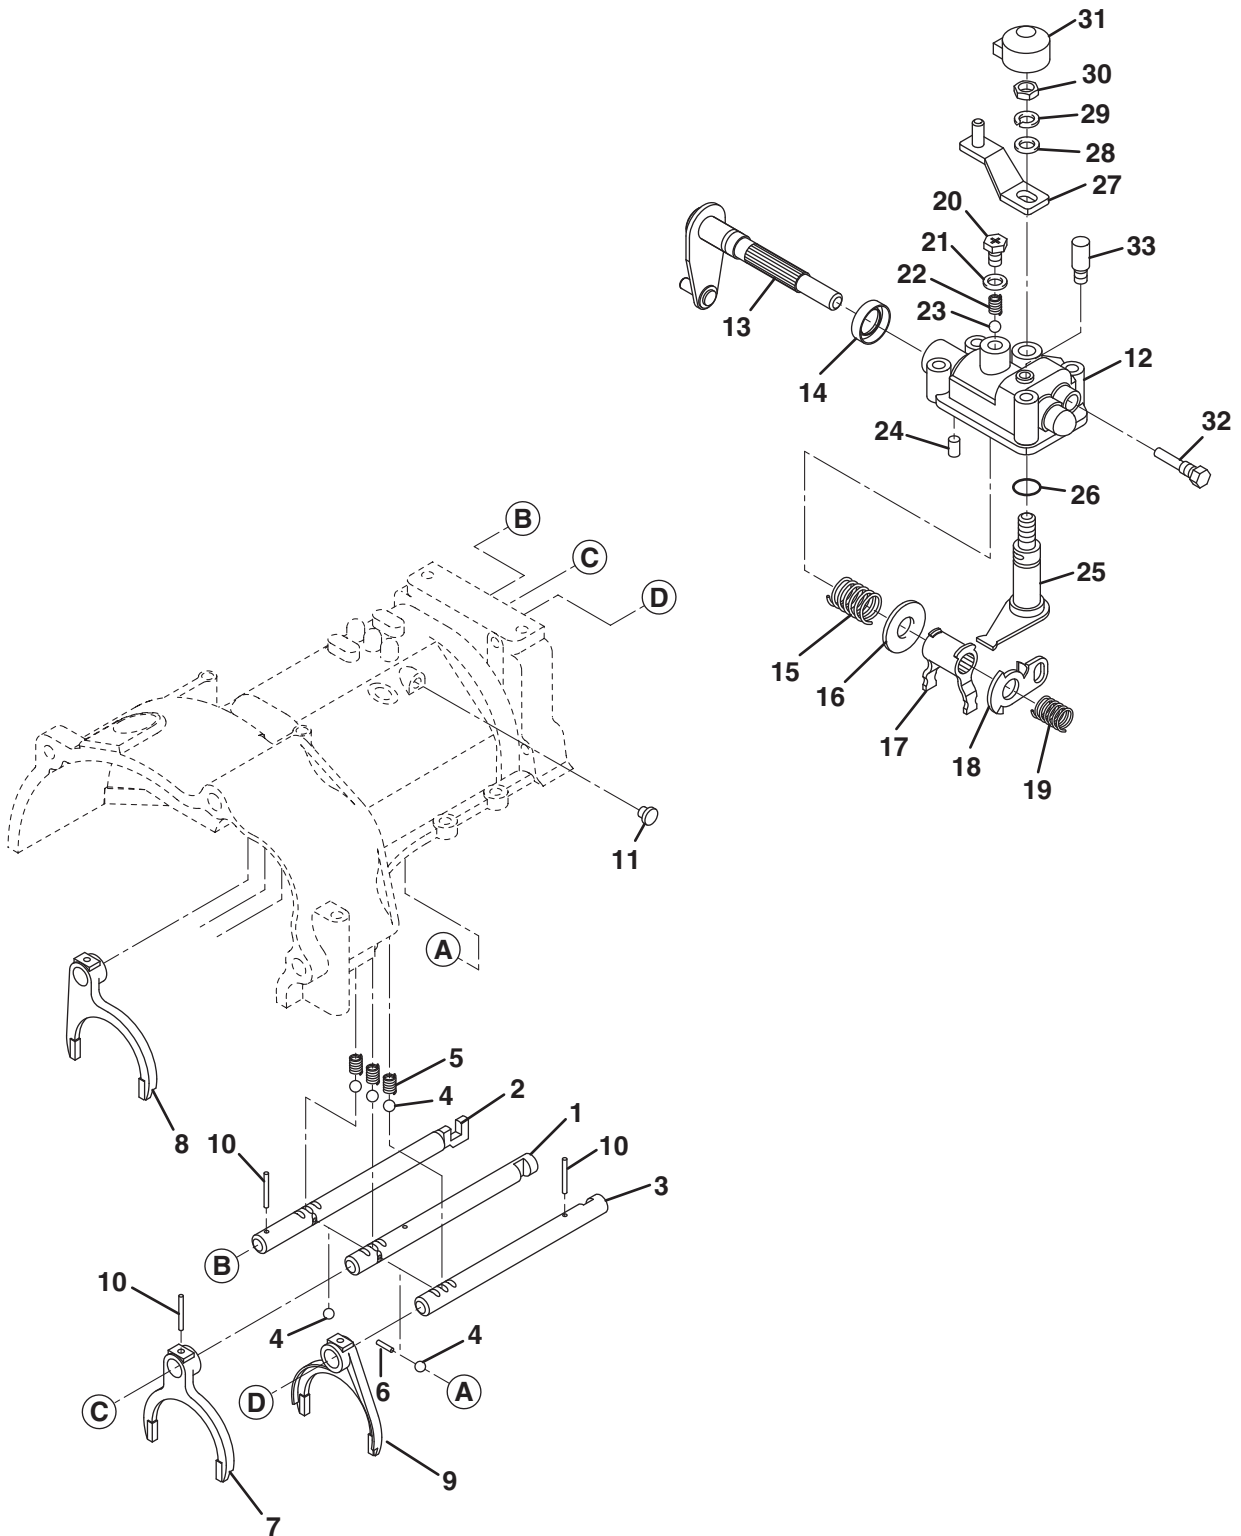

SPRAYTEK XP

Gear Shift Fork Linkage

Item	Part No.	Qty.	Description
1	25411-85201	1	Shaft, Low Speed Fork (1st and 2nd Gear)
2	25420-85201	1	Shaft, High Speed Fork (3rd and 4th Gear)
3	25451-85261	1	Shaft, Reverse Fork
4	06111-12004	5	Ball
5	25415-83000	3	Spring, Detent
6	09261-03017	1	Roller
7	2703699	1	Fork, Low Gear Shift (1st and 2nd Gear)
8	2703699	1	Fork, High Gear Shift (3rd and 4th Gear)
9	2703582	1	Fork, Reverse Gear Shift
10	09205-05012	3	Pin, 4 x 25 mm Spring
11	09250-10006	1	Plug, Locating
12	2703454	1	Case, Gear Shift Lever
13	25520-85203	1	Shaft, Grear Shift Lever
14	09284-17004	1	Seal, Oil
15	25576-70D00	1	Spring
16	09160-17035	1	Washer, 17 x 32 x 1.2 mm
17	25541-85201	1	Lever, Gear Select
18	25545-85055	1	Dog, Reverse Shift Limit
19	25546-60C01	1	Spring
20	09128-10002	1	Bolt, M10 x 9 mm Retaining
21	09168-10007	1	Gasket
22	25547-70D00	1	Spring
23	09135-08005	1	Ball
24	2701953	1	Pin
25	25530-79501	1	Shaft, Gear Select
26	09286-09001	1	Seal, Oil
27	25535-85412	1	Arm, Gear Select
28	09162-08008	1	Washer
29	2702883	1	Washer
30	2702494	1	Nut, M8-1.25 Hex
31	25536-84200	1	Boot, Gear Select
32	09135-08005	1	Bolt, Retaining
33	24821-09001	1	Plug, Breather