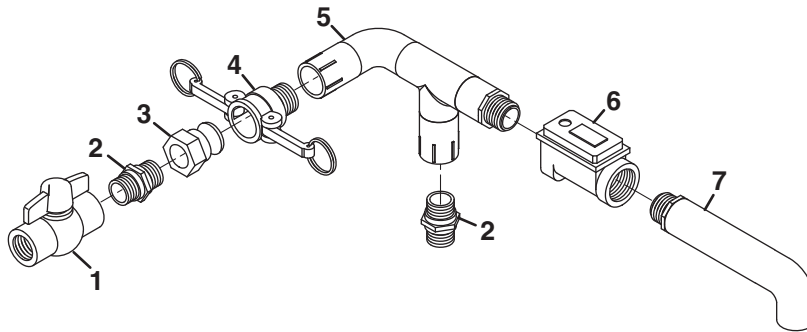

SPRAYTEK XP

Water Meter Accessories

Accessory Part No. 4320593 and 4324337

Item	Part No.	Qty.	Description
1	4319970	1	Valve, 1" NPT 2-Way Manual Ball
2	4319926	2	Nipple, 1" NPT
3	4319932	1	Coupler, 1" NPT Male Cam
4	4319933	1	Coupler, 1" NPT Female Cam
5	4321728	1	Pipe, Air Gap Filler Inlet
6	4321726	1	Flow Meter, Digital Water (Gallon) (Accessory 4320593)
6	4323446	1	Flow Meter, Digital Water (Liter) (Accessory 4324337)
7	4321727	1	Pipe, Air Gap Outlet