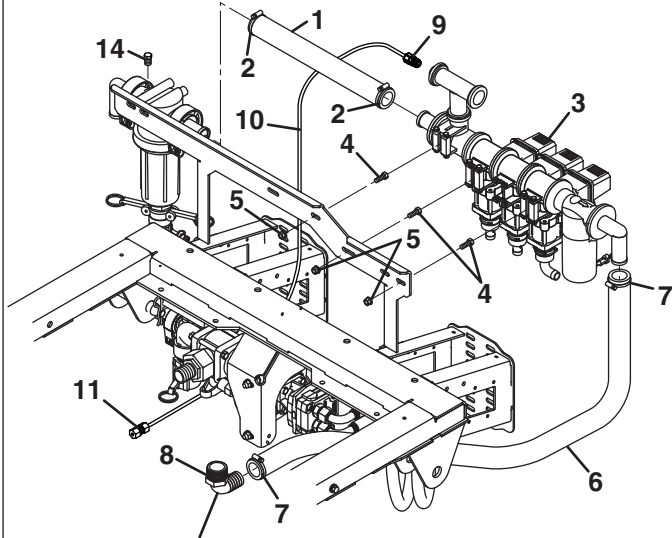

SPRAYTEK XP

Sprayer Manifold Options

Raven 203 Manifold