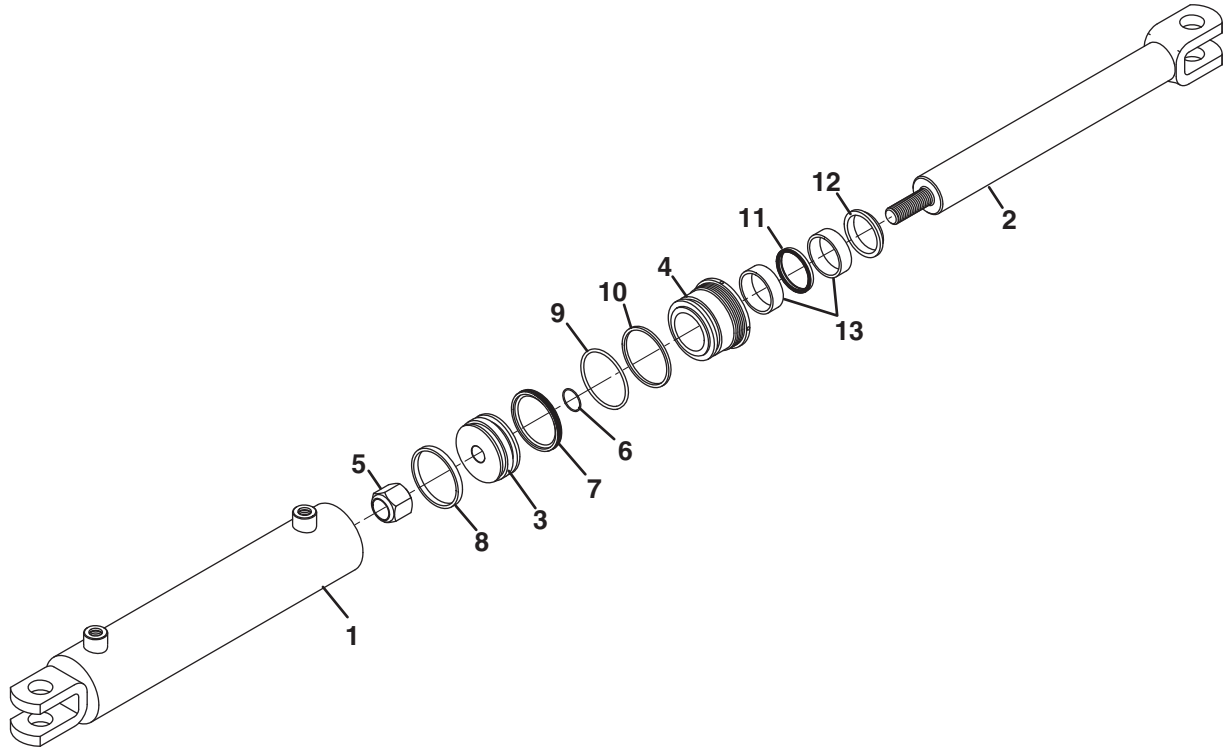

SPRAYTEK XP

Accessory Cylinder

Part Number 4314366

Item	Part No.	Qty.	Description
1	N/S	1	Body, Cylinder
2	N/S	1	Shaft, Cylinder
3	N/S	1	Piston, Cylinder
4	N/S	1	Gland, Threaded
5	N/S	1	Nut
	4329200	1	Seal Kit (Includes items 6 - 13)
6	N/S	1	• O-Ring
7	N/S	1	• Seal, Piston
8	N/S	1	• Wear Ring
9	N/S	1	• Seal, Gland
10	N/S	1	• Backup Ring
11	N/S	1	• Seal, Shaft
12	N/S	1	• Wiper, Shaft
13	N/S	2	• Wear Ring, Shaft