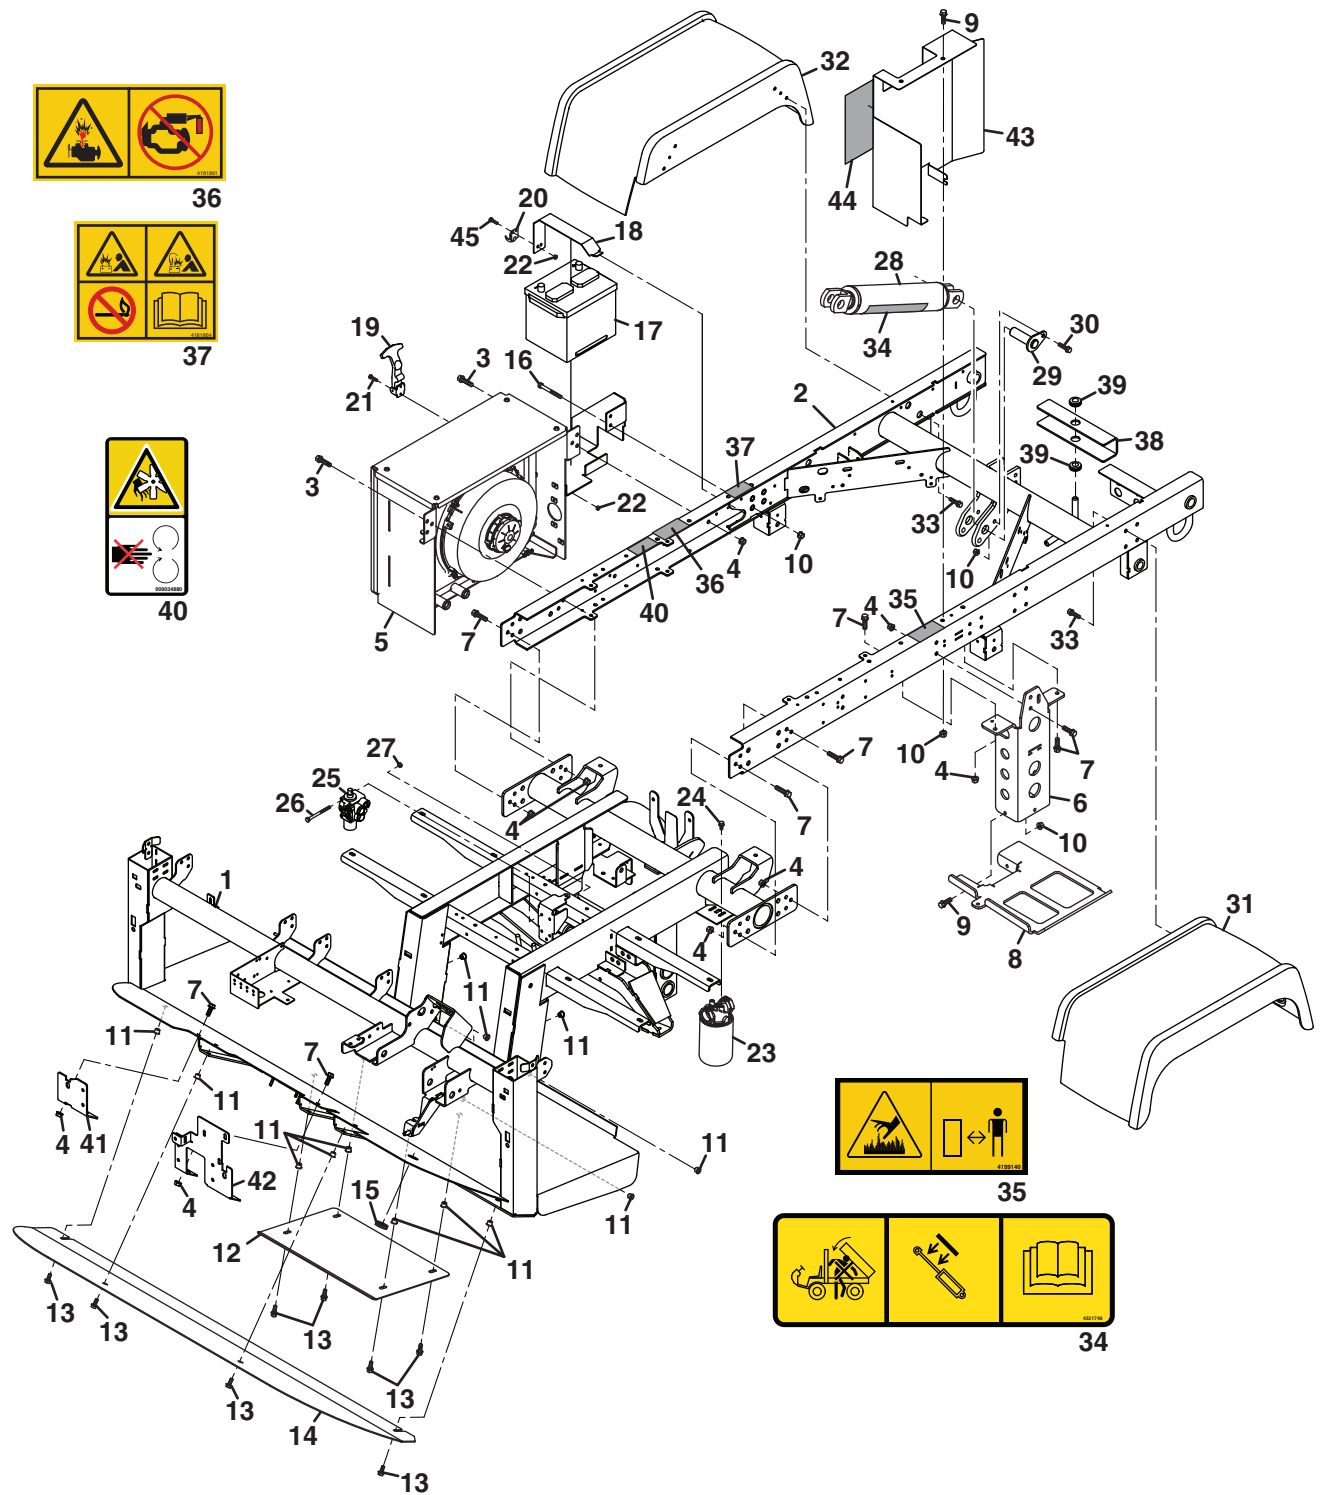

SPRAYTEK XP

Frame

Item	Part No.	Qty.	Description
1	4349167	1	Frame, Front
2	4349208	1	Frame, Rear
3	548907	9	Screw, 3/8-16 x 1-1/4" Hex Flange
4	548804	22	Nut, 3/8-16 Whizlock
5	REF	1	Radiator Assembly
6	4320827	1	Mount, Fuel Tank (Diesel Engine Only)
6	4319006	1	Mount, Fuel Tank (Gas Engine Only)
7	548905	17	Screw, 3/8-16 x 1" Hex Flange
8	4314268	1	Bracket, Fuel Tank
9	800710	5	Screw, 5/16-18 x 1" Hex Flange
10	548911	7	Nut, 5/16-18 Hex Flange
11	400150	13	Nut, 5/16-18 Insert
12	4304975	1	Skid Plate, Lower
13	403751	8	Screw, 5/16-18 x 3/4" Hex Flange
14	4304337	1	Skid Plate, Upper
15	813997	1	Grommet, 7/8 x 1-3/8 x 3/8"
16	400200J	2	Screw, 5/16-18 x 2-1/2" Hex Head
17	N/S	1	Battery, 12V
18	4305939	1	Brace, Battery Tray
19	1004686	1	Latch, Flexible
20	N/S	1	• Keeper, Latch
21	403914J	2	Screw, #10-24 x 3/4" Truss Head
22	444310	4	Nut, #10-24 Hex
23	4274293	1	Filter, Return
	885249	1	• Cartridge, Filter
24	403753	2	Screw, 1/4-20 x 1/2" Hex Flange
25	886270	1	Valve, Lift
	884599	1	• Seal Kit
26	400132	4	Screw, 1/4-20 x 2-3/4" Hex Head
27	445794	4	Locknut, 1/4-20 Hex Center
28	4314366	1	Cylinder, Accessory
	4329200	1	• Seal Kit
29	4279250	1	Pin, Cylinder
30	548902	1	Screw, 5/16-18 x 1" Hex Flange
31	671865	1	Fender, Left Rear
32	671864	1	Fender, Right Rear
33	548045	8	Screw, 1/4-20 X 3/4" Hex Flange
34	4321746	1	Decal, Piston Warning
35	4199140	1	Decal, Heat Warning
36	4181861	1	Decal, Start Fluids
37	4181864	1	Decal, Battery
38	4310766	1	Support, Lift Cylinder
39	4207480	2	Grommet, Rubber
40	009034880	1	Decal, Fan Warning
41	4331988	1	Bracket, Right Side Bumper
42	4331989	1	Bracket, Left Side Bumper
43	4324366	1	Shield, Gas Exhaust (Gas Engine Only)
44	4336326	1	Shield, Adhesive Heat (Gas Engine Only)
45	403908	2	Screw, #10-24 x 3/8" Truss Head