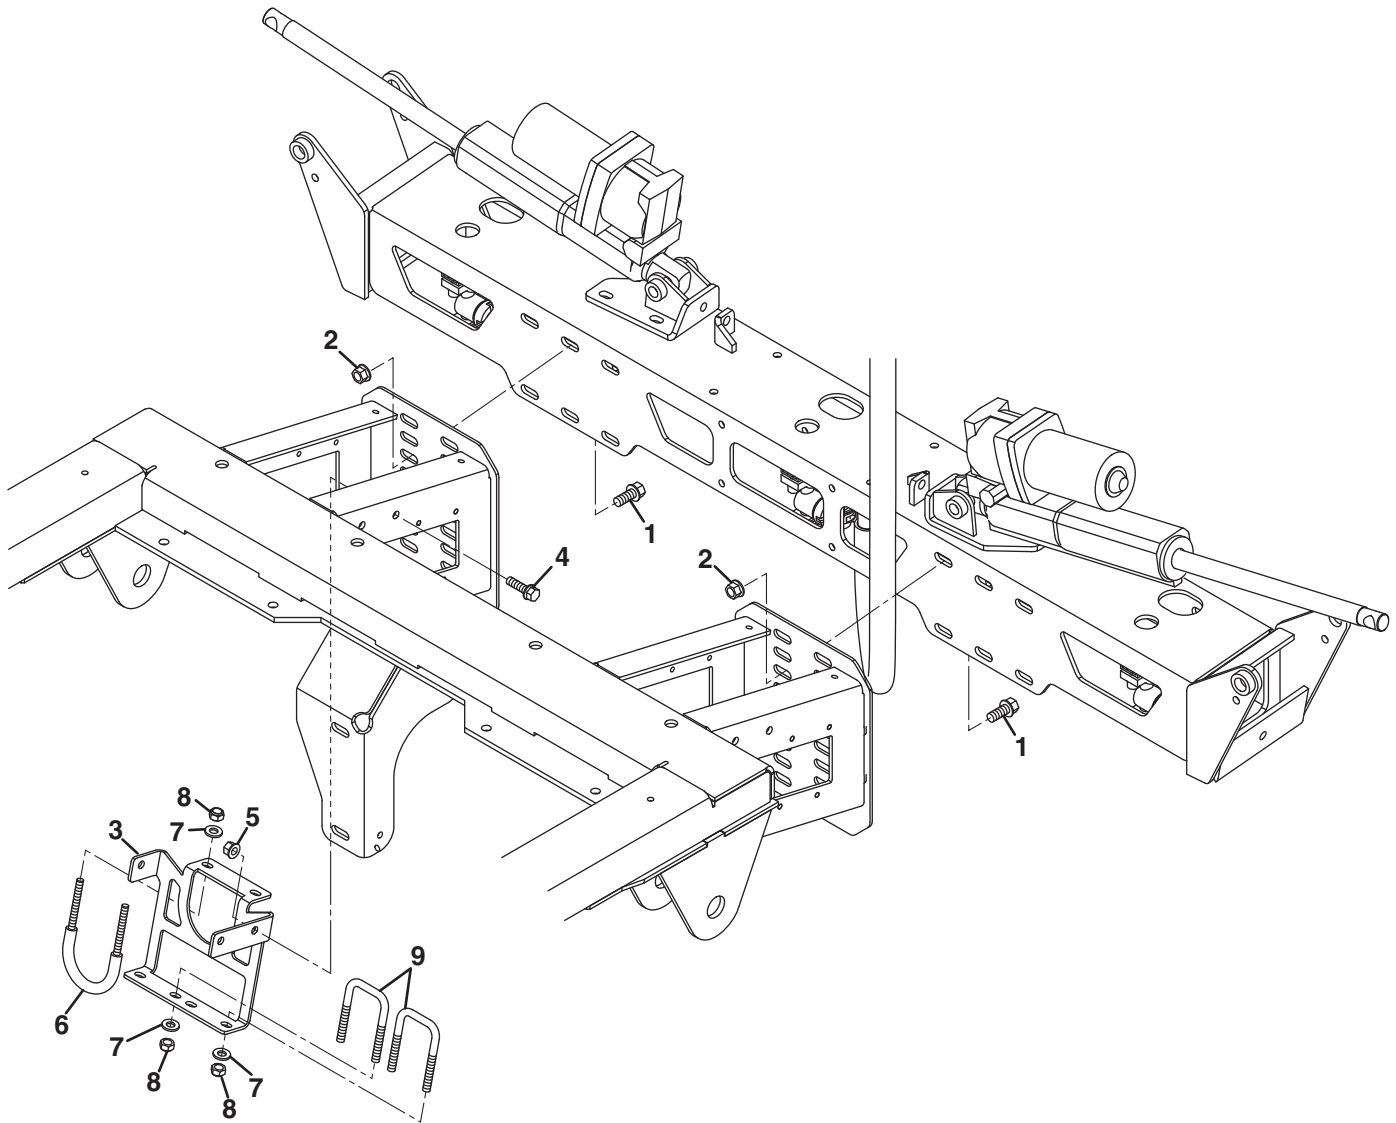

SPRAYTEK XP

Boom Mount

Item	Part No.	Qty.	Description
1	548905	8	Screw, 3/8-16 x 1" Hex Flange
2	548804	8	Nut, 3/8-16 Whizlock Flange
3	4324367	1	Mount, Power Hub (SharpShooter Boom Only)
4	400025	2	Screw, 5/16-18 x 7/8" Hex Flange (SharpShooter Boom Only)
5	548911	2	Nut, 5/16-18 Hex Flange (SharpShooter Boom Only)
6	4325033	1	Clamp, 2-1/2" Muffler (SharpShooter Boom Only)
7	453009	6	Flat Washer, 5/16 (SharpShooter Boom Only)
8	445802	4	Nut, 5/16-18 Nylon Insert (SharpShooter Boom Only)
9	4333806	2	U-Bolt, Square 5/16 (SharpShooter Boom Only)