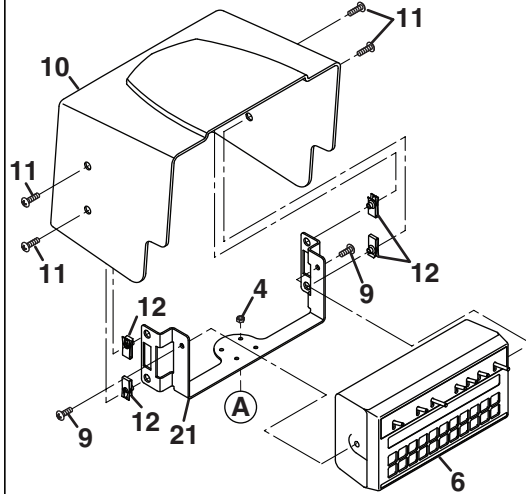

Raven 440 Controller