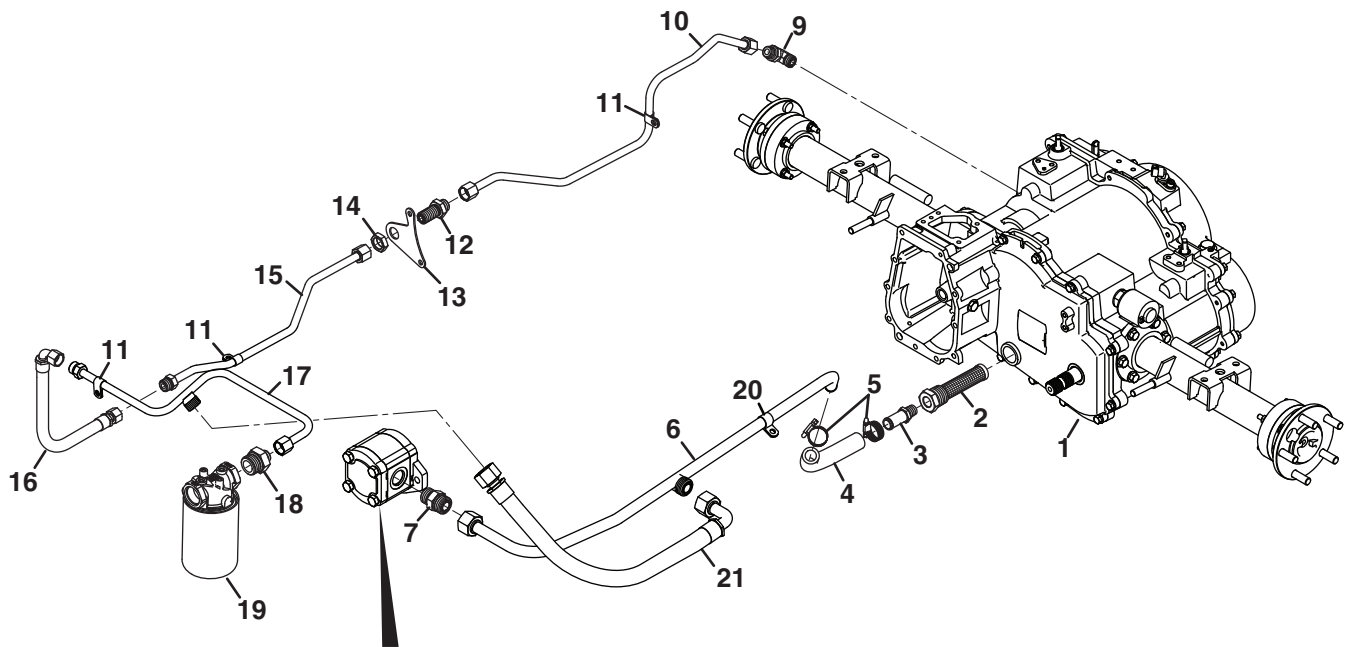

SPRAYTEK XP

Suction and Return Hydraulics

Item	Part No.	Qty.	Description
1	4395476	1	Rear Axle
2	4314047	1	Strainer, Suction
3	4319570	1	Fitting, 1/2 NPT x 3/4" Hose Barb
4	4346206	1	Hose, Suction
5	319914	2	Clamp, Hose
6	4365026	1	Tube, Suction
	339912	1	• O-Ring, -12 ORFS
7	339999	1	Fitting, -16 ORB x -16 ORFS Straight
	339901	1	• O-Ring, -16 ORB
	339913	1	• O-Ring, -16 ORFS
8	4346446	1	Pump, Single Section Gear (Standard Hydraulics)
8	4346426	1	Pump, Two Section Gear (Hi-Lo Hydraulic Option)
9	340066	1	Fitting, -8 ORB x -8 ORFS 90°
	339898	1	• O-Ring, -8 ORB
	339910	1	• O-Ring, -8 ORFS
10	4316789	1	Tube, Bulkhead to Rear Axle
11	345666	3	Clamp, 1/2"
12	340240	1	Fitting, -8 ORFS Union Bulkhead
	339910	2	• O-Ring, -8 ORFS
13	4317766	1	Bracket, Bulkhead
14	339962	1	Nut, 13/16 Bulkhead
15	4317286	1	Tube, Bulkhead to Return Hose
	339910	1	• O-Ring, -8 ORFS
16	4303855	1	Hose, Return
17	4332526	1	Tube, Filter to Return Hose
	339910	1	• O-Ring, -8 ORFS
	339912	1	• O-Ring, -12 ORFS
18	339987	1	Fitting, -16 ORB x -8 ORFS Straight
	339913	1	• O-Ring, -16 ORB
	339910	1	• O-Ring, -8 ORFS
19	4274293	1	Filter, Return
	885249	1	• Cartridge, Filter
20	345671	1	Clamp, 3/4" Hose
21	4331608	1	Hose, Pump Feed