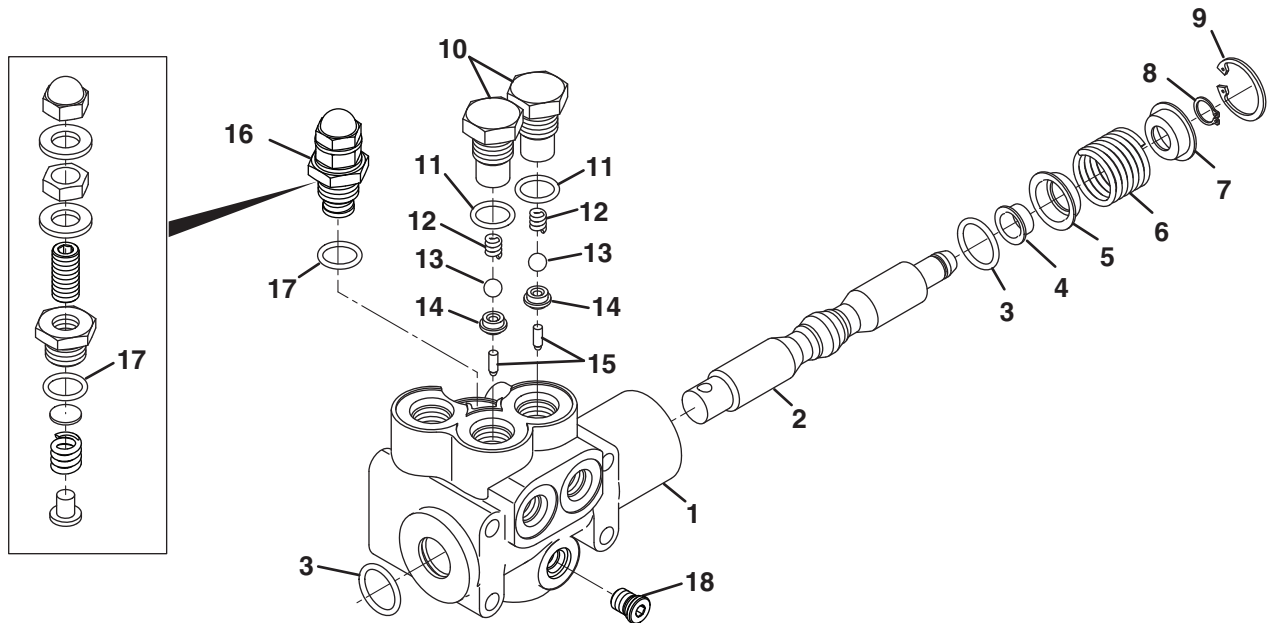

SPRAYTEK XP

Lift Valve

Part Number 886270

Item	Part No.	Qty.	Description
1	N/S	1	Body, Lift Valve
2	N/S	1	Spool, Valve
3	N/S	2	O-Ring, Spool
4	N/S	1	Seat, Spool
5	N/S	1	Spring Retainer
6	N/S	1	Spring, Compression
7	N/S	1	Seat
8	N/S	1	Spool Retaining Ring
9	N/S	1	Seat Retaining Ring
10	N/S	2	Plug, Check Valve
11	339897	2	O-Ring, -6 ORB
12	N/S	2	Spring, Check Valve
13	N/S	2	Ball, Check Valve
14	N/S	2	Seat, Check Valve
15	N/S	2	Spool Cam Pin
16	N/S	1	Relief Valve (1800 psi (124 BAR))
17	339897	1	O-Ring, -6 ORB
18	N/S	1	Plug, Body
	884599	1	Seal Kit (Includes item 3)