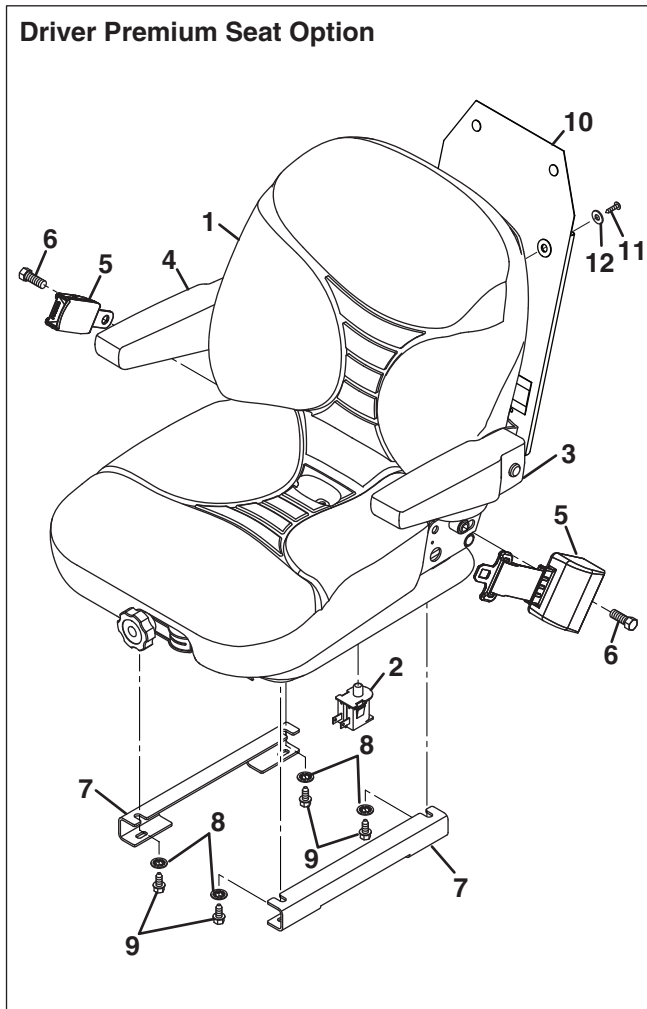

SPRAYTEK XP

Premium Seat Option

Item	Part No.	Qty.	Description
Driver Premium Seat Option			
1	4139433	1	Seat, V5300 Suspension (Includes Items 2 - 4)
2	4139450	1	• Switch, Seat
	4139436	1	• Kit, Arm Rest
3	4139434	1	• • Arm Rest, Driver Side
4	4139435	1	• • Arm Rest, Passenger Side
5	4257812	1	Seat Belt (Latching and Retracting Components)
6	400370	2	Screw, 7/16-20 x 1" Hex Head
7	4319947	2	Support, Seat
8	447216	4	Lockwasher, 3/8 Internal Tooth
9	409812	4	Screw, 5/16-18 x 3/4" Thread Cutting
10	3003928	1	Pouch, Product Literature
11	800943	2	Screw, #10-16 x 3/4" Thread Cutting
12	452004	2	Flat Washer, 1/4
Passenger Premium Seat Option			
1	4139433	1	Seat, V5300 Suspension (Includes Items 2 - 4)
2	4139450	1	• Switch, Seat
	4139436	1	• Kit, Arm Rest
3	4139434	1	• • Arm Rest, Driver Side
4	4139435	1	• • Arm Rest, Passenger Side
5	4257812	1	Seat Belt (Latching and Retracting Components)
6	400370	2	Screw, 7/16-20 x 1" Hex Head
7	4319947	2	Support, Seat
8	447216	4	Lockwasher, 3/8 Internal Tooth
9	409812	4	Screw, 5/16-18 x 3/4" Thread Cutting