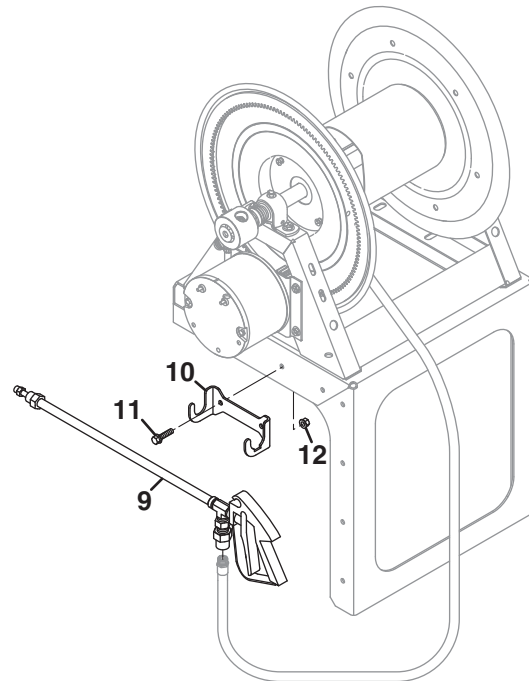

Tank Rinse and Spray Gun Accessory Part No. 4320588 and 4323628

Item	Part No.	Qty.	Description
	4320588	1	Tank Rinse Hose Connection
1	4319932	1	• Coupler, 1" NPT Male Cam
2	4319933	1	• Coupler, 1" NPT Female Cam
3		1	• Elbow, 1" NPT
4		1	• Adapter, 1" NPT x 3/4" NPT
5	4319889	1	• Nipple, 3/4" NPT
6	4319828	1	• Fitting, 3/4" NPT Bulkhead
7		1	• Nipple, 3/4" NPT x 4"
8		1	• Nozzle, Tank Rinse
	4323628	1	Spray Gun Accessory
9	4330941	1	• Spray Gun
10	4323630	1	• Mount, spray gun
11	800710	2	• Screw, 5/16-18 x 1" Hex Flange
12	548911	2	• Nut, 5/16-18 Hex Flange