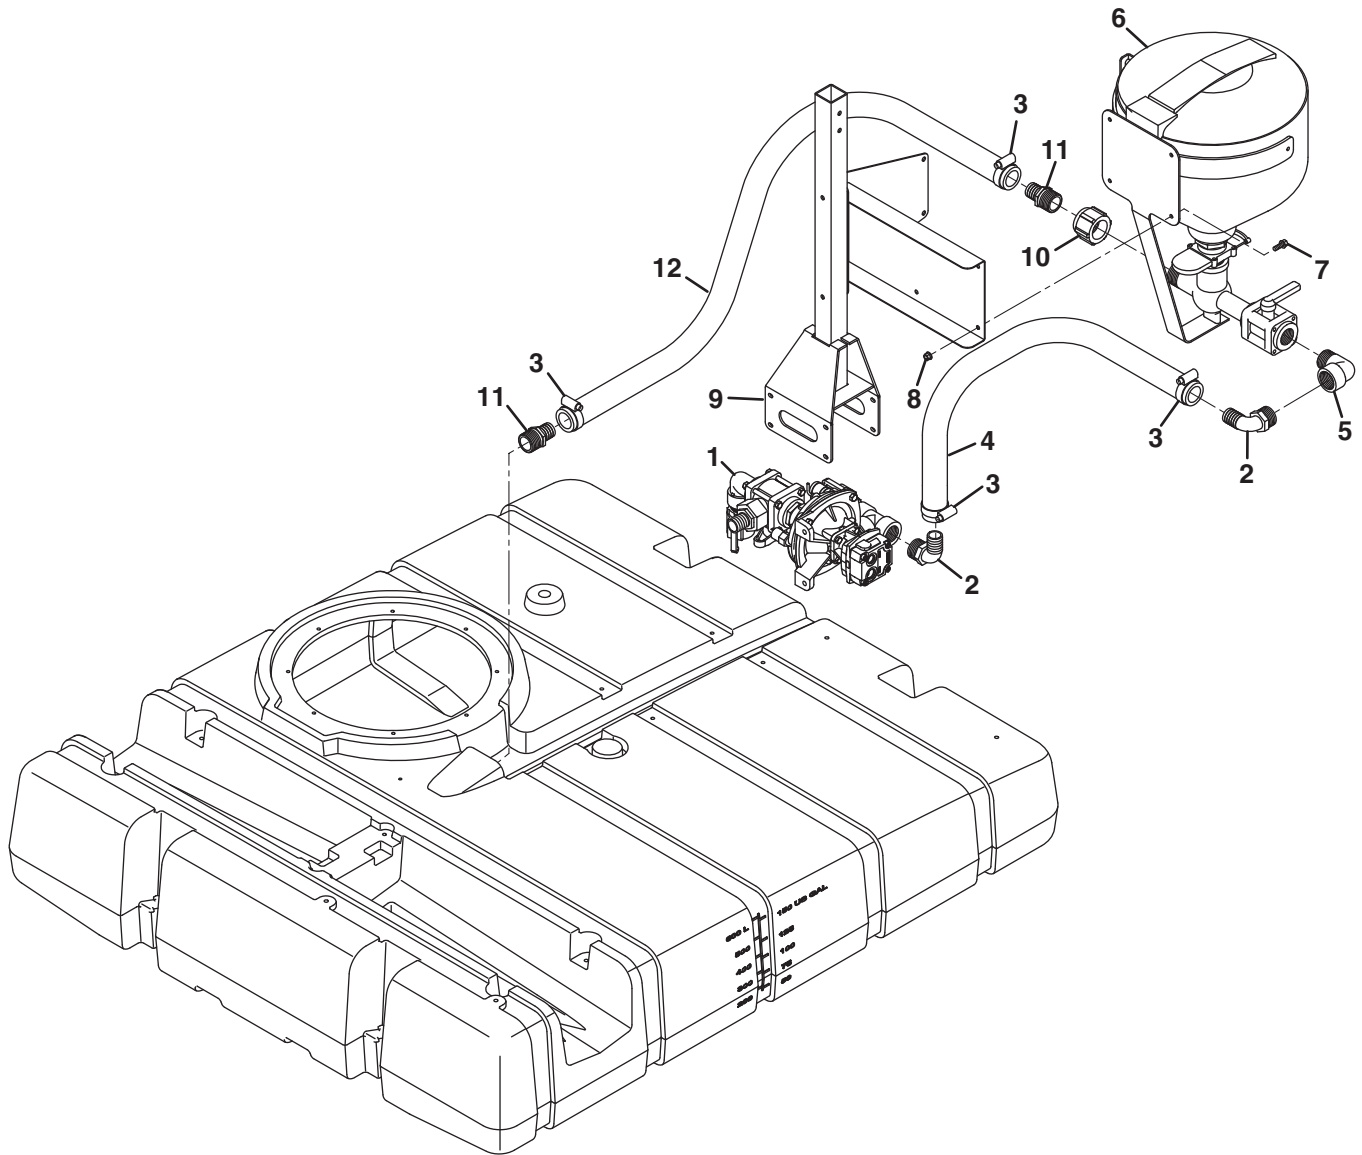

SPRAYTEK XP

Cleanload Accessory

Accessory Part No. 4319791

Item	Part No.	Qty.	Description
1	REF	1	Sprayer Pump Assembly
2	4309755	2	Elbow, 1-1/4" NPT x 1-1/4" Hose Barb
3	4319953	4	Clamp, 1-1/16" to 2" Hose
4		AR	Hose, 3/4" Pump to Cleanload
5	4319950	1	Elbox, 1-1/4" NPT Street
6	4324168	1	Cleanload Assembly
7	403751	4	Screw, 5/16-18 x 3/4" Hex Flange
8	548911	4	Nut, 5/16-18 Hex Flange
9	REF	1	Boom Nest Post Assembly
10	4319968	1	Adapter, 1-1/2 NPT to 1-1/4 NPT
11	4309742	2	Fitting, 1-1/4 NPT x 1-1/4" Hose Barb
12		AR	Hose, 3/4" Cleanload to Tank