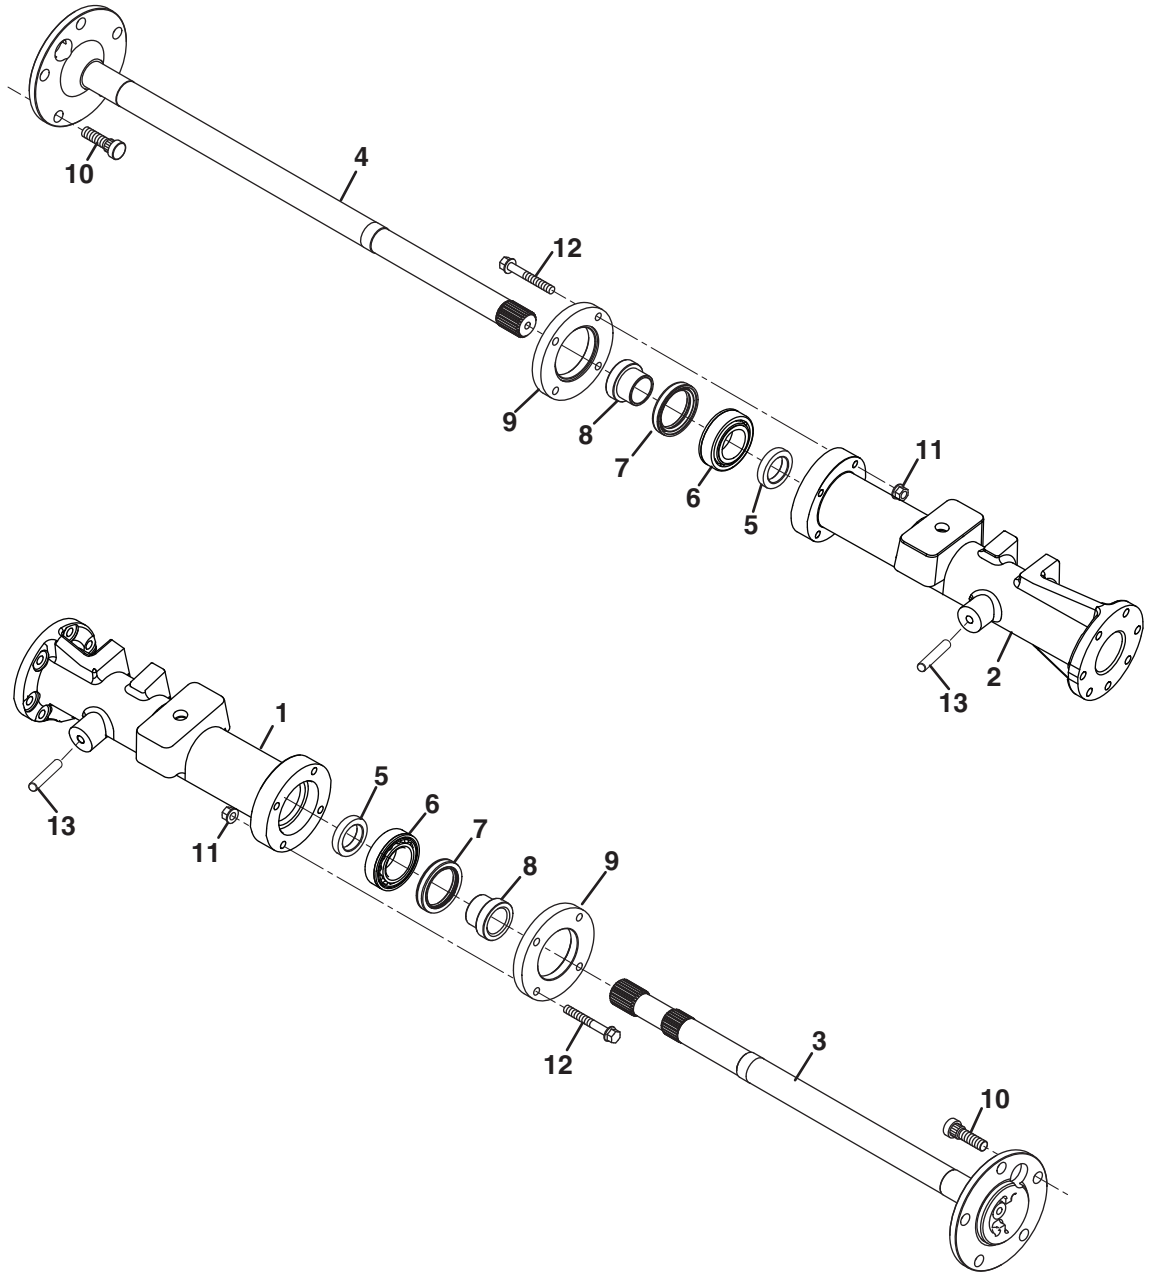

SPRAYTEK XP

Axle Shafts

Rear Axle Part No. 4395476 and 4395475

Item	Part No.	Qty.	Description
1	4397707	1	Tube, Left Side Axle
2	4397708	1	Tube, Right Side Axle
3	4332728	1	Shaft, Left Side Axle
4	4332729	1	Shaft, Right Side Axle
	4346490	1	• Axle Shaft Bearing and Seal Kit
5	4346490	1	• • Retaining Ring
6	4346491	1	• • Tapered Bearing Assembly
7	4346495	1	• • Seal, Outer Shaft
8	N/S	1	• Bushing, Shaft
9	N/S	1	• Cover, Shaft
10	N/S	5	• Wheel Bolt, 1/2-20
11	4332751	8	Nut, 5/16-18 Hex Flange
12	4332628	8	Screw, 5/16-18 x 2-1/8" Hex Flange
13	4397688	2	Shock Mount Stud