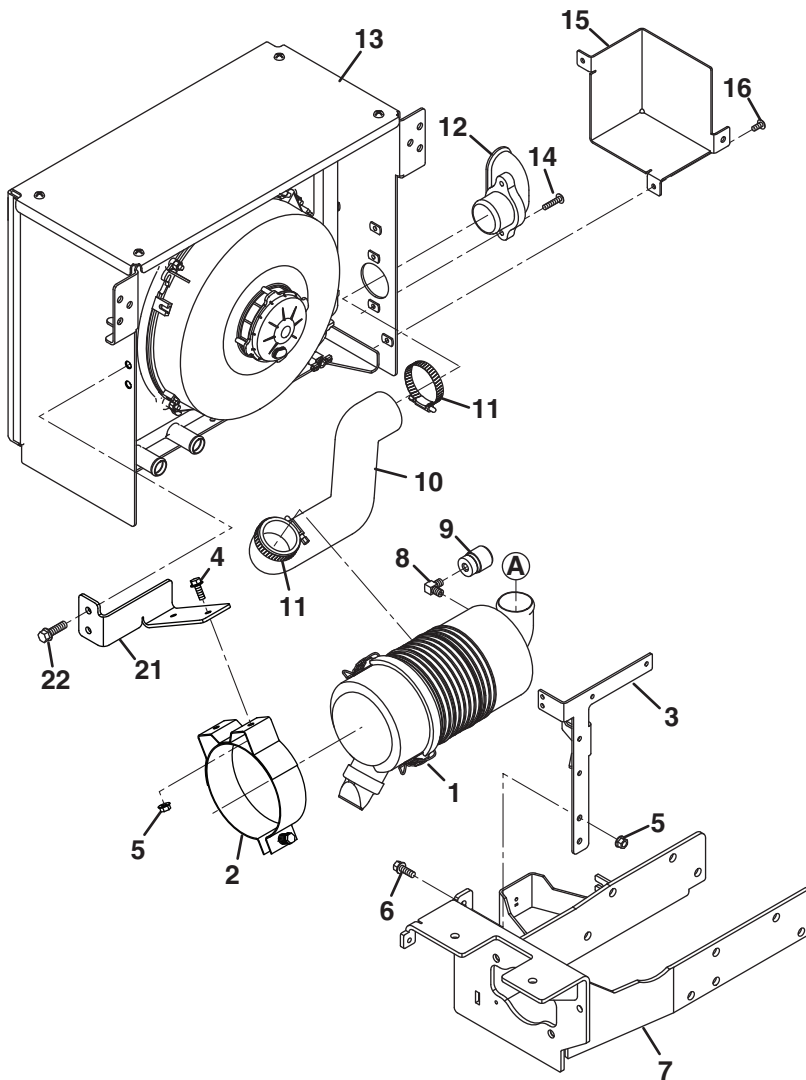

SPRAYTEK XP

Air Filter