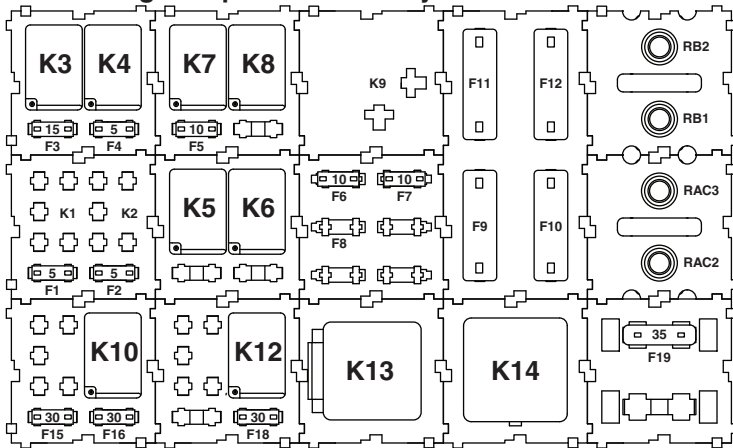

Diesel Engine Option Fuse/Relay Panel

Gas Engine Option Fuse/Relay Panel