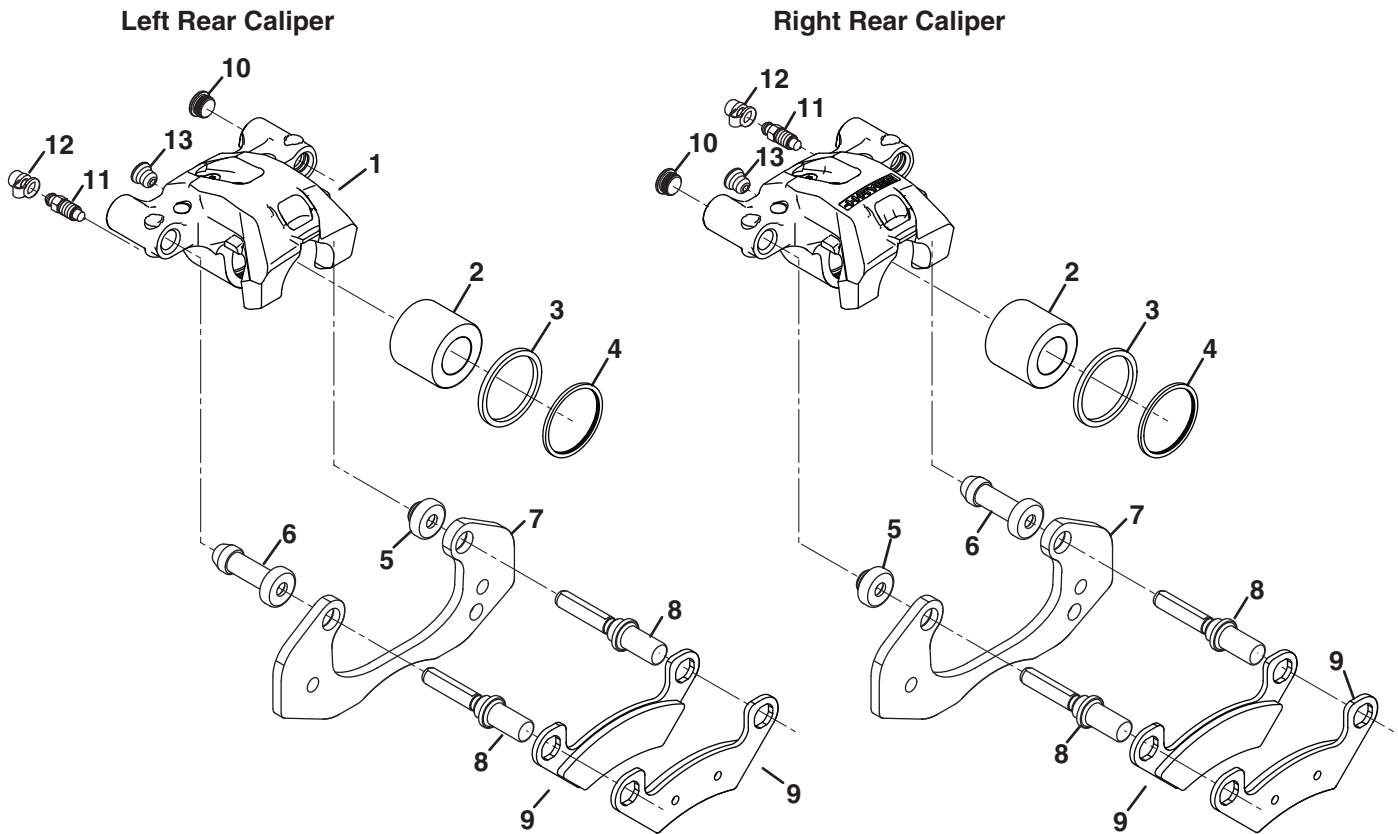

Rear Single Piston Caliper

Part Number 4313707 (Left Side) and 4309515 (Right Side)

Item	Part No.	Qty.	Description
1	N/S	1	Housing, Caliper
2	N/S	1	Piston, 1-1/2"
3	N/S	1	Seal, Square
4	N/S	1	Seal, 1-1/2" Wiper
5	N/S	1	Guide Hole Boot
6	N/S	1	Clearance Hole Boot
7	N/S	1	Bracket, Mounting
8	N/S	2	Pin, Caliper
9	4318730	2	Pad, Brake
10	N/S	1	Jaw Screw
	4318735	1	Kit, Bleeder and Cap
11	N/S	1	• Fitting, Bleeder Screw
12	N/S	1	• Cap, Bleeder
13	N/S	1	Cap Plug, Inlet