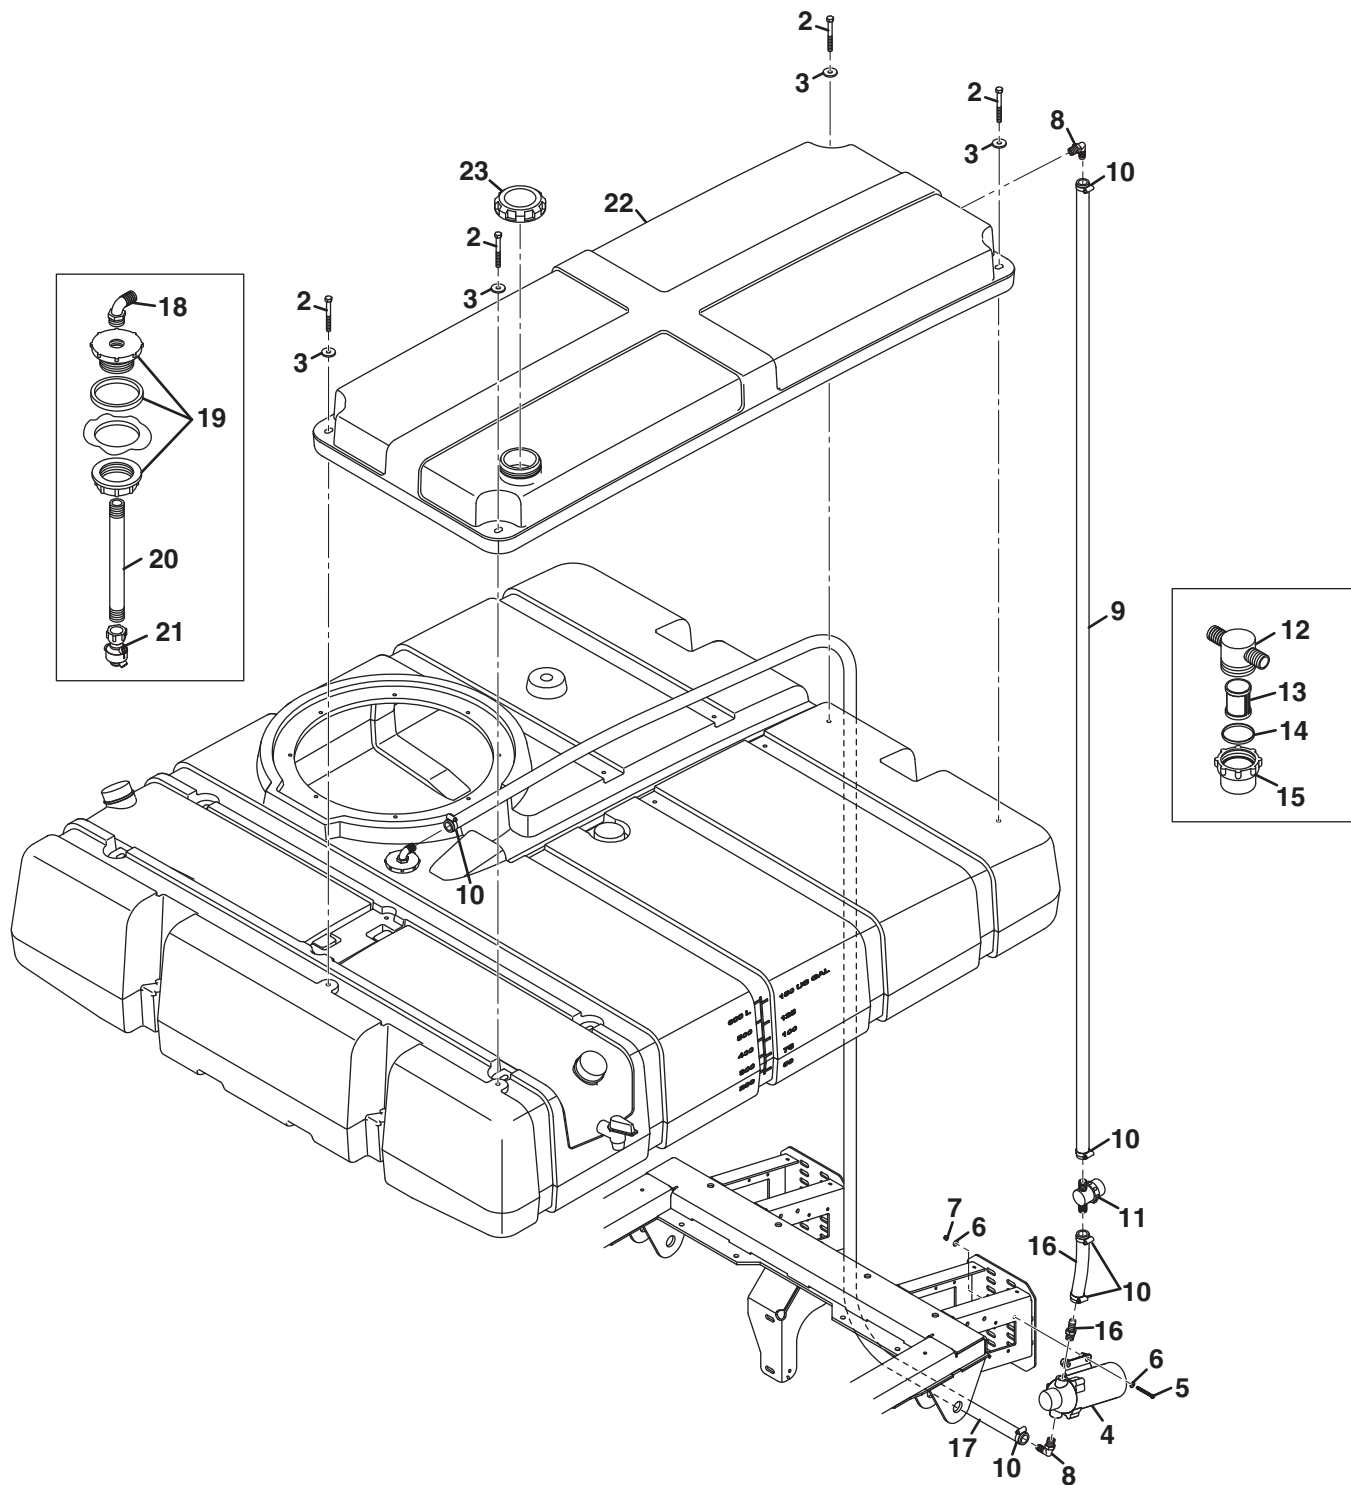

SPRAYTEK XP

Clean Rinse Accessory

Accessory Part No. 4322149

Item	Part No.	Qty.	Description
1	4130132	1	Switch, Clean Rinse (Not Shown)
2	400200	4	Screw, 5/16-18 x 2-1/2" Hex Head
3	367559	4	Flat Washer, Dia 1.625 inch
4	4324006	1	Pump, Clean Rinse
5	351003	4	Screw, #10-24 x 1-1/2" Slotted Hex
6	308089	8	Flat Washer, #10
7	548973	4	Nut, #10-24 Hex Stop
8	4322766	2	Fitting, 3/8 NPT x 1/2" Hose Barb 90°
9	4322770	AR	Hose, Clean Water Tank to Strainer
10	4319952	6	Clamp, 11/16 to 1-1/4" Hose
11	4323649	1	Strainer, 1/2" Hose Barb
12	4327187	1	• Top, Strainer
13	4327206	1	• Cage, 50 Micron Strainer
14	4327207	1	• Gasket
15	4327188	1	• Bowl, Transparent Nylon
16	4322886	1	Fitting, 3/8 NPT x 1/2" Hose Barb
17	4335455	AR	Hose, Pump to Sprayer Tank
18	4322146	1	Fitting, 1/2 NPT x 1/2" Hose Barb 90°
19	4319991	1	Fitting, 1/2 NPT Bulkhead
20	4322148	1	Nipple, 1/2 NPT x 8"
21	4322147	1	Nozzle, 1/2 NPT
22	4322028	1	Tank, Rinse Water
23	4331026	1	• Cap, Clean Rinse Tank