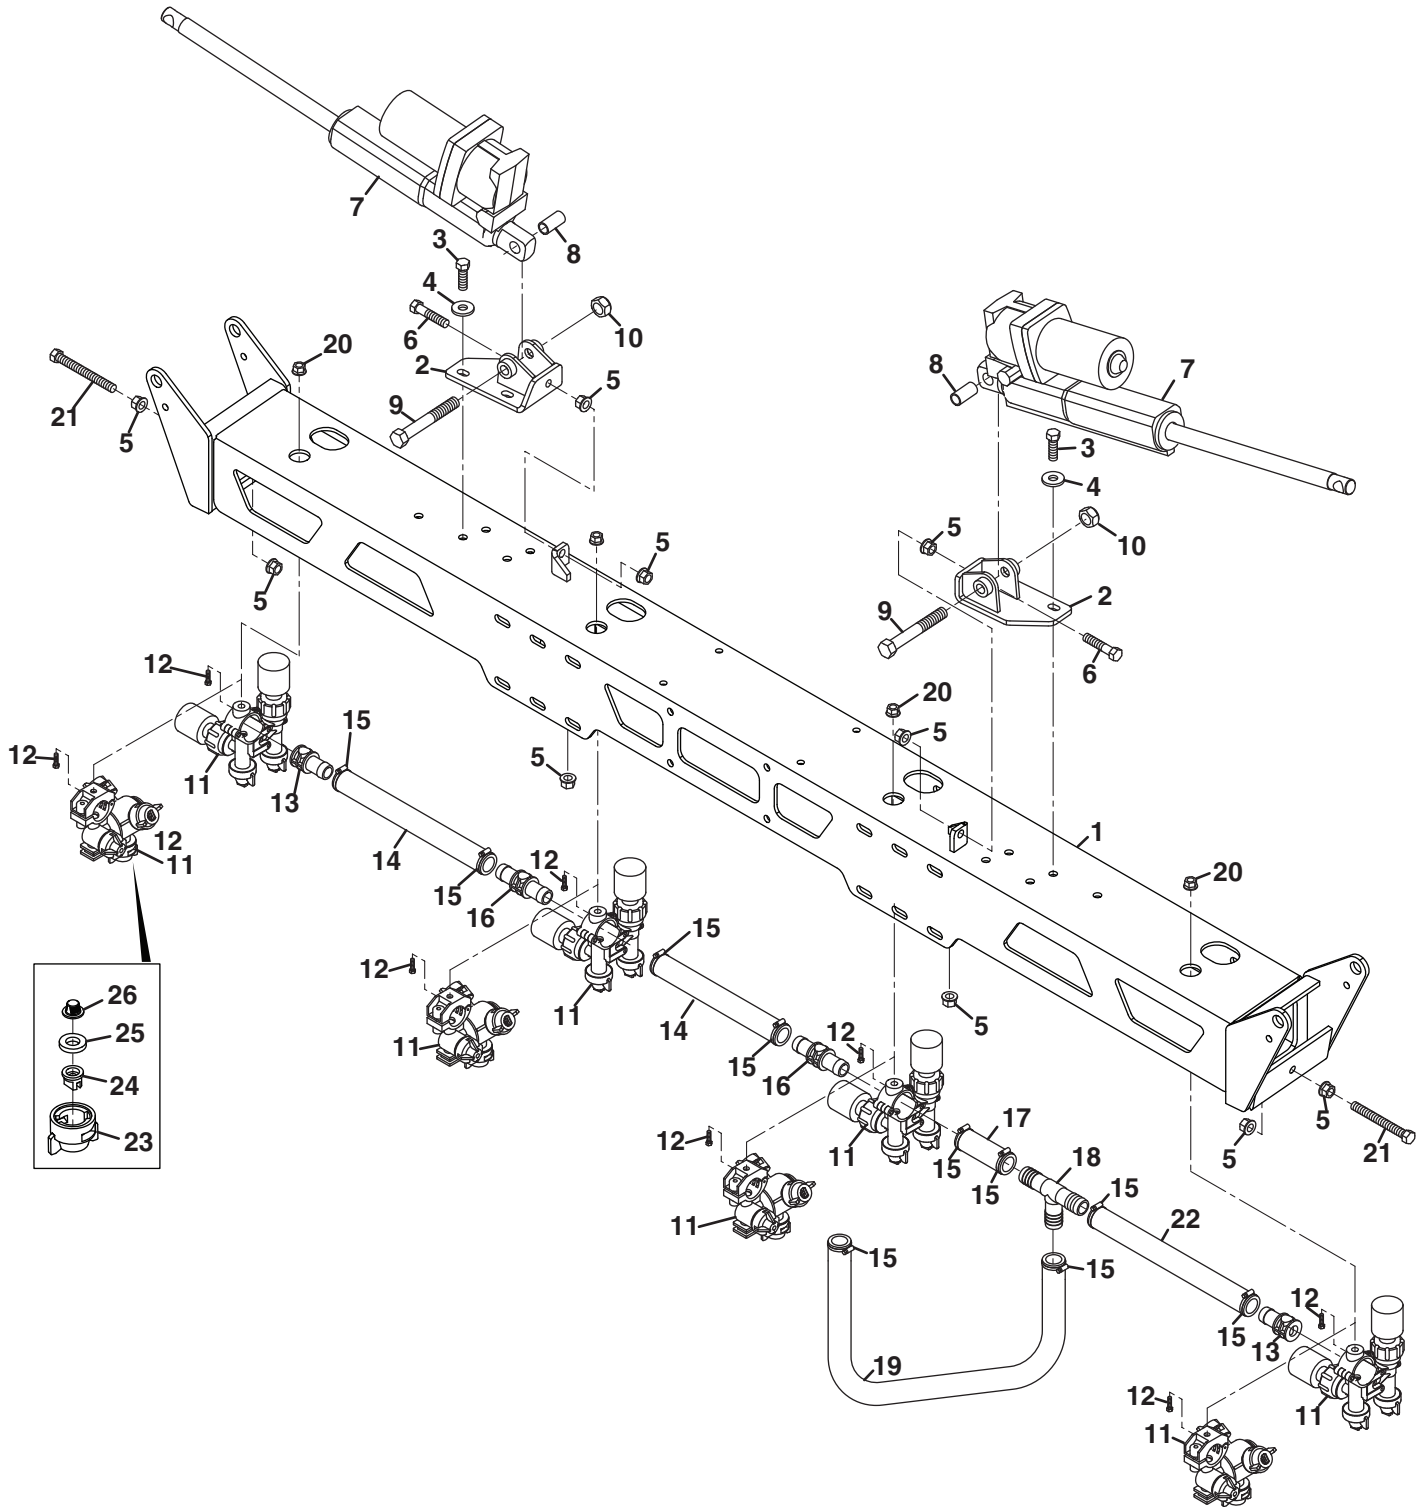

SPRAYTEK XP

Four Nozzle Center Section

20 Foot Boom

Item	Part No.	Qty.	Description
1	4332209	1	Boom, 4 Nozzle Center
2	4332287	2	Mount, Actuator
3	400262	6	Screw, 3/8-16 x 1" Hex Head
4	303873	6	Flat Washer, 3/8
5	548804	14	Nut, 3/8-16 Whizlock Flange
6	400266	2	Screw, 3/8-16 x 1-1/2" Hex Head
7	4332289	2	Actuator, 10 Inch
8	4332267	1	• Bushing
9	400430	2	Screw, 1/2-13 x 5-1/2" Hex Head
10	800602	2	Nut, 1/2-13 Nylon Insert
11	REF	4	Nozzle, Combo Jet (SharpShooter Boom)
11	REF	4	Nozzle, Triple (HD Boom)
12	400188	4	Screw, 5/16-18 x 1" Hex Head
13	4321546	2	Single Barb Connector
14	4333506	2	Hose, 3/4" I.D. PVC, 19" Lg
15	4319952	10	Clamp, Hose
16	4321548	2	Double Barb Connector
17	4333506	1	Hose, 3/4" I.D. PVC, 2.5" Lg
18	4321549	1	Tee, 3/4" Hose Barb
19	4333506	1	Hose, 3/4" I.D. PVC, 11" Lg
20	445802	4	Nut, 5/16-18 Hex Flange
21	400266	2	Screw, 3/8-16 x 1-1/2" Hex Head
22	4333506	1	Hose, 3/4" I.D. PVC, 15.5" Lg
23	4334171	4	Cap, Nozzle Tip, (HD Boom)
24	4334166	4	Tip, XR-11006VP, (HD Boom)
25	4321553	4	Gasket, Nozzle, (HD Boom)
26	4334167	4	Strainer, 50 Mesh Poly, (HD Boom)