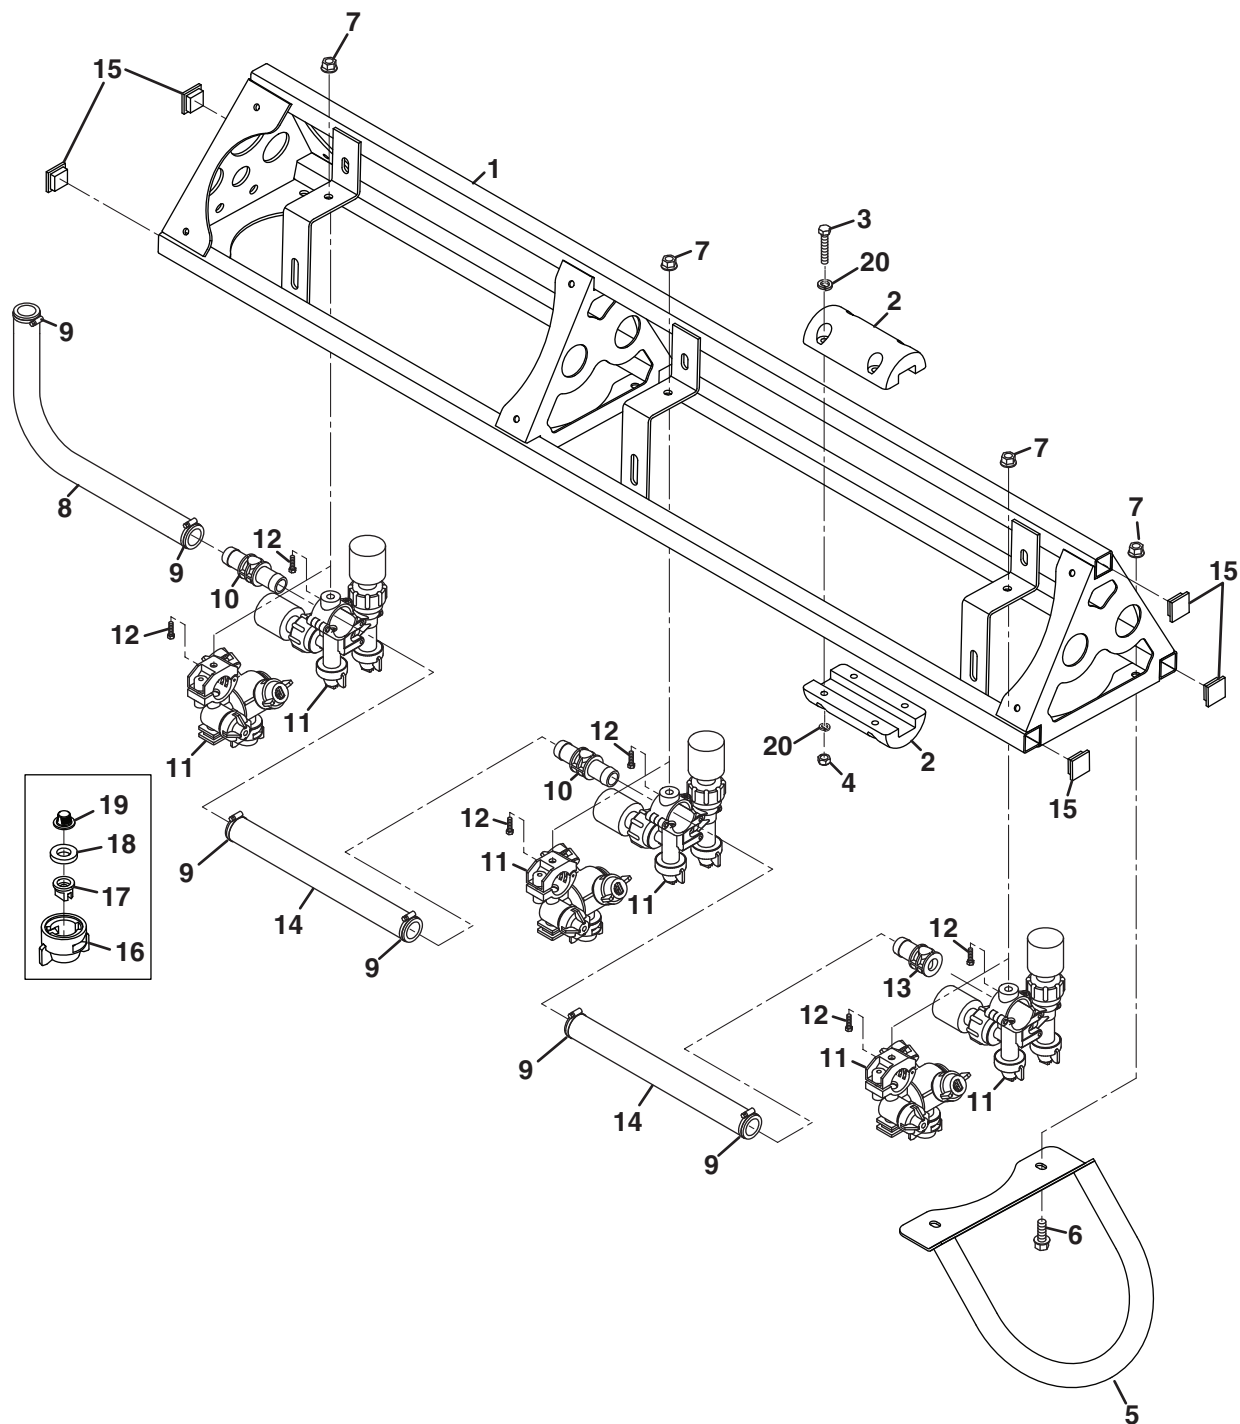

SPRAYTEK XP

Three Nozzle Left Boom

15 Foot Booms

Item	Part No.	Qty.	Description
1	4332188	1	Boom, 3 Nozzle Left
2	4332206	1	Guide Block Set
3	400114	4	Screw, 1/4-20 x 1-1/4" Hex Head
4	445770	4	Nut, 1/4-20 Nylon Insert
5	4332197	1	Boom End Guard
6	403751	2	Screw, 5/16-18 x 3/4" Hex Flange
7	445802	5	Nut, 5/16-18 Hex Flange
8	4333506	1	Hose, 3/4" I.D. PVC
9	4319952	6	Clamp, Hose
10	4321548	2	Double Barb Connector
11	REF	3	Nozzle, Combo Jet (SharpShooter Boom)
11	REF	3	Nozzle, Triple (HD Boom)
12	400188	3	Screw, 5/16-18 x 1" Hex Head
13	4321546	1	Single Barb Connector
14	4333506	2	Hose, 3/4" I.D. PVC, 19" Lg
15	4332290	5	Plug, 1" Square
16	4334171	3	Cap, Nozzle Tip (HD Boom)
17	4334166	3	Tip, XR-11006VP (HD Boom)
18	4321553	3	Gasket, Nozzle (HD Boom)
19	4334167	3	Strainer, 50 Mesh Poly (HD Boom)
20	446128	8	Lock washer, 1/4"