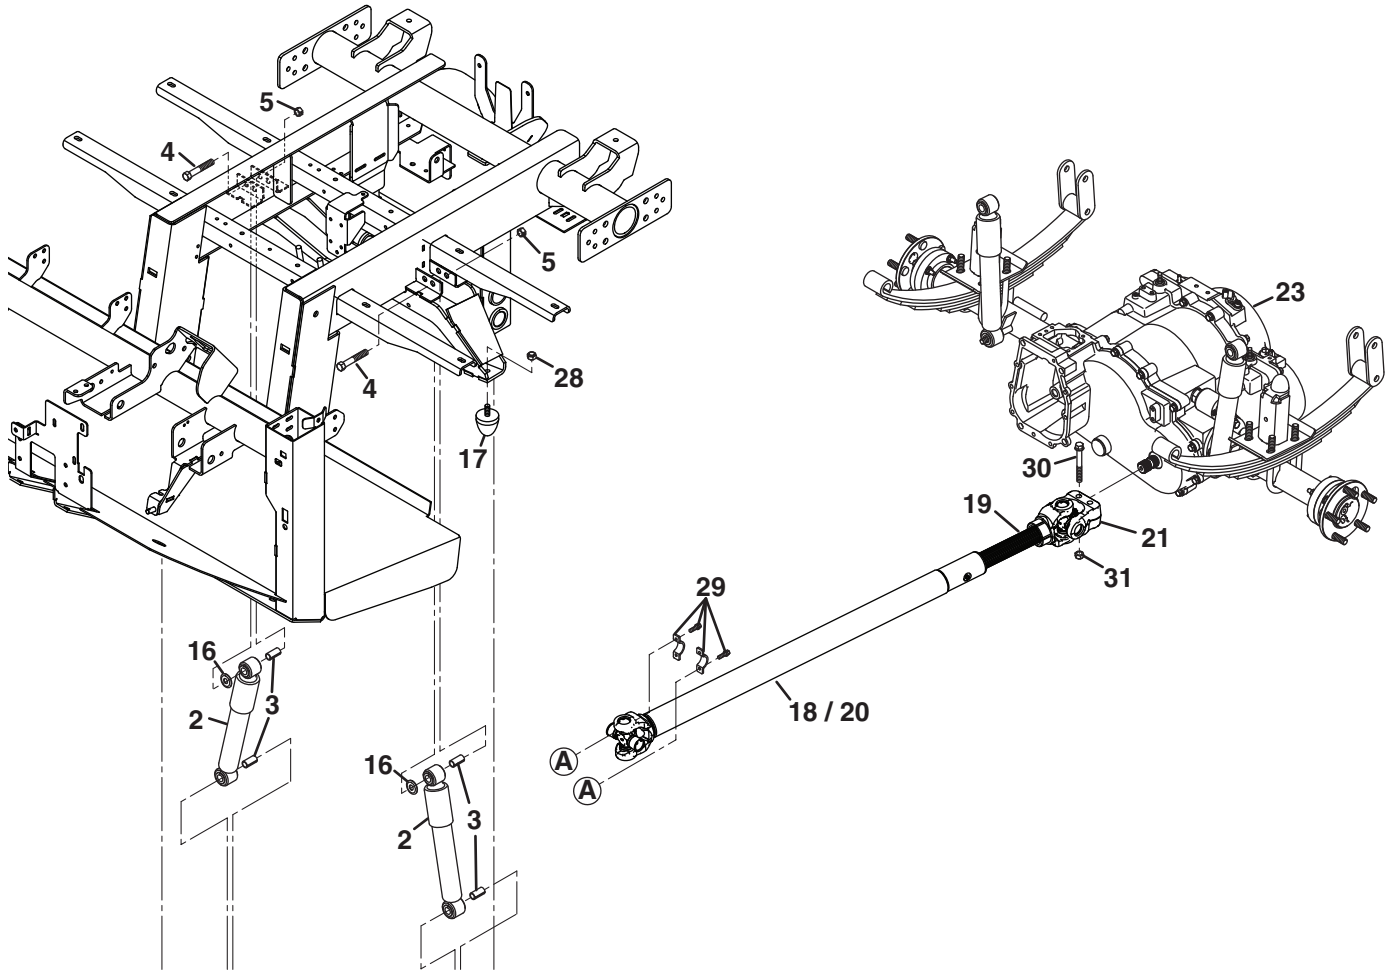

SPRAYTEK XP

Front Axle Assembly

Item	Part No.	Qty.	Description
1	REF	1	Front Axle (2WD)
1	REF	1	Front Axle (4WD)
2	4316626	2	Shock, Front Axle
3	823621	4	Bushing
4	311396	2	Screw, 7/16-14 x 2-1/4" Hex Head
5	800294	4	Locknut, 7/16-14 Hex Center
6	4330100	2	Spring, Front Leaf
7	4329786	2	• Bushing, Steel Sleeve Rubber
8	400626	6	Screw, 5/8-11 x 3-1/2" Hex Head
9	4330109	6	Nut, 5/8-11 Crownlock Hex
10	4329666	4	Shackle, Leaf Spring
11	4329786	2	Bushing, Steel Sleeve Rubber
12	4316888	2	Mount, 2WD Leaf Spring
12	4317909	2	Mount, 4WD Leaf Spring
13	4329808	4	U-Bolt, 2-3/4 x 5-3/4" x 1/2-20 (2WD Only)
13	4329808	2	U-Bolt, 2-3/4 x 5-3/4" x 1/2-20 (4WD Only)
14	453017	8	Flat Washer, 1/2
15	445667	8	Nut, 1/2-20 Elastic Stop Hex
16	825500	2	Washer, 7/16 Cupped
17	4345666	2	Bumper
18	4305440	1	Driveshaft, 4WD
	4323786	2	• Kit, Cross and Bearing
19	4323787	1	• Splined Shaft with U-Joint
20	4323790	1	• Driveshaft, 2-1/8" Diameter
21	4323791	1	• U-Joint, 1310E
22	4329810	2	U-Bolt, 3-1/4 x 6" x 1/2-20
23	REF	1	Rear Axle
24	4318187	1	Bracket, Left Side Hose Clamp
25	4318186	1	Bracket, Right Side Hose Clamp
26	453013	2	Flat Washer, 7/16"
27	400352	2	Screw, 7/16-14 x 2-3/4" Hex Head
28	452437	2	Nut, M10-1.5 Nylon Insert
29	4319288	1	Kit, 1310 Strap (4WD Only)
30	452404	2	Screw, M10-1.5 x 70 mm Hex Flange (4WD Only)
31	452437	2	Nut, M10-1.5 Nylon Insert (4WD Only)