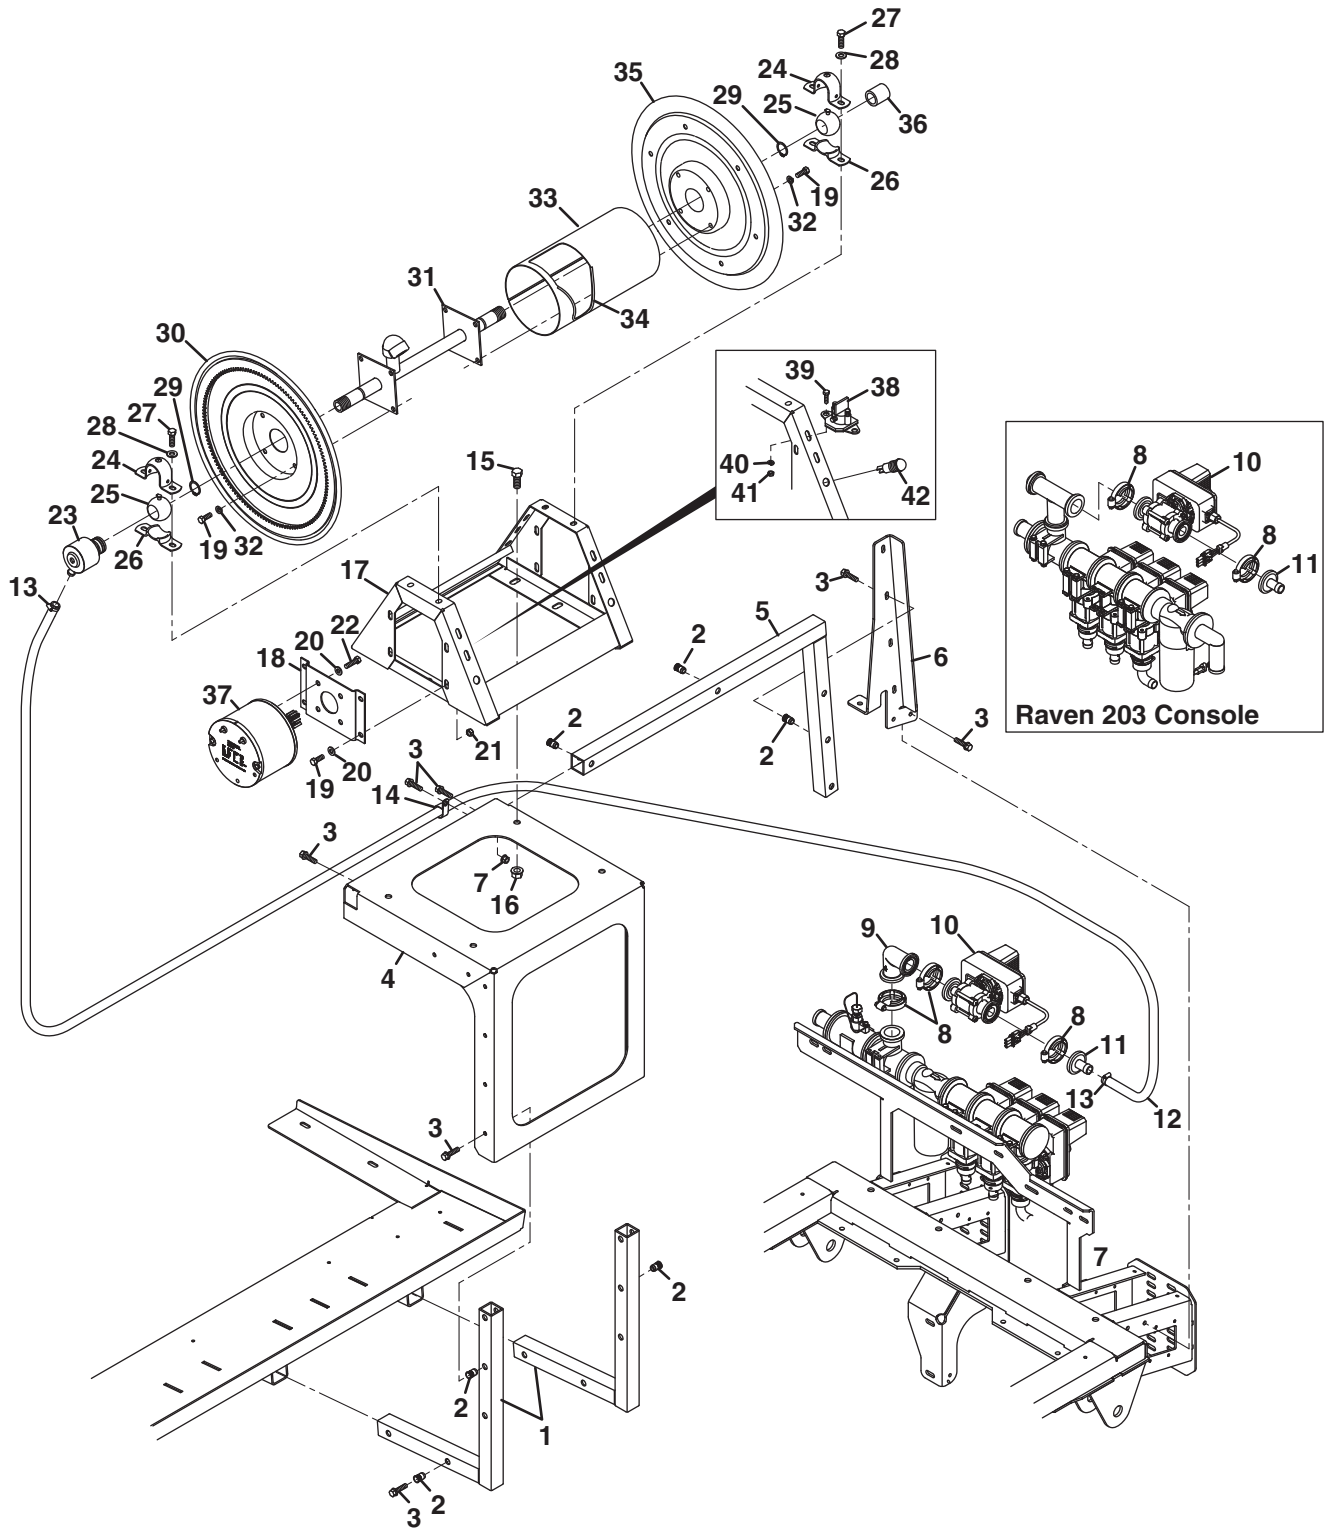

SPRAYTEK XP

Electric Rewind Hose Reel

Accessory Part No. 4335026

Item	Part No.	Qty.	Description
1	4329186	2	Support, Hose Reel
2	400150	12	Nut, 5/16-18 Insert Clinch
3	800710	15	Screw, 5/16-18 x 1" Hex Flange
4	4394554	1	Platform, Hose Reel
5	4331296	1	Support, Rear Hose Reel
6	4331295	1	Bracket, Rear Hose Reel
7	548911	3	Nut, 5/16-18 Hex Flange
8	4319808	3	Clamp, #50 Flange
9	4320707	1	Elbow, #50 Flange
10	4321326	1	Valve, #50 Flange 2-Way Electric Ball
11	4324106	1	Fitting, #50 Flange x 3/4" Hose Barb
12	4335456	AR	Hose, Valve to Hose Reel, 57" Lg
13	4319952	2	Clamp, 11/16 to 1-1/4" Hose
14	831225	2	Clamp, Hose
15	400404	4	Screw, 1/2-13 x 1" Hex Head
16	800379	4	Nut, 1/2-13 Hex Flange
	4320728	1	Hose Reel, Electric Rewind
17		1	• Frame, Hose Reel
18		1	• Mount, Motor
19	400184	12	• Screw, 5/16-18 x 3/4" Hex Head
20	364441	8	• Flat Washer, 5/16
21	445802	4	• Nut, 5/16-18 Nylon Insert
22	400188	4	• Screw, 5/16-18 x 1" Hex Head
23		1	• Swivel, Hose Inlet
24		2	• Mount, Top Pillow Block
25		2	• Ball, Bearing
26		2	• Mount, Bottom Pillow Block
27	400262	4	• Screw, 3/8-16 x 1" Hex Head
28	303873	4	• Flat Washer, 3/8
29		2	• Retaining Ring
30		1	• Disk, Gear Reel
31		1	• Axle, Hose Reel
32	446134	8	• Lockwasher, 5/16
33		1	• Drum, Center
34		1	• Trim
35		1	• Disk, Reel
36		1	• Cap, 3/4 NPT
37		1	• Motor, Electric Rewind Hose Reel
38		1	• Solenoid, Motor
39	400108	2	• Screw, 1/4-20 x 3/4"
40	446128	2	• Lockwasher, 1/4
41	443102	2	• Nut, 1/4-20 Hex
42		1	• Switch, Push Button
43	4130132	1	Switch, Hose Reel Valve (Not Shown)