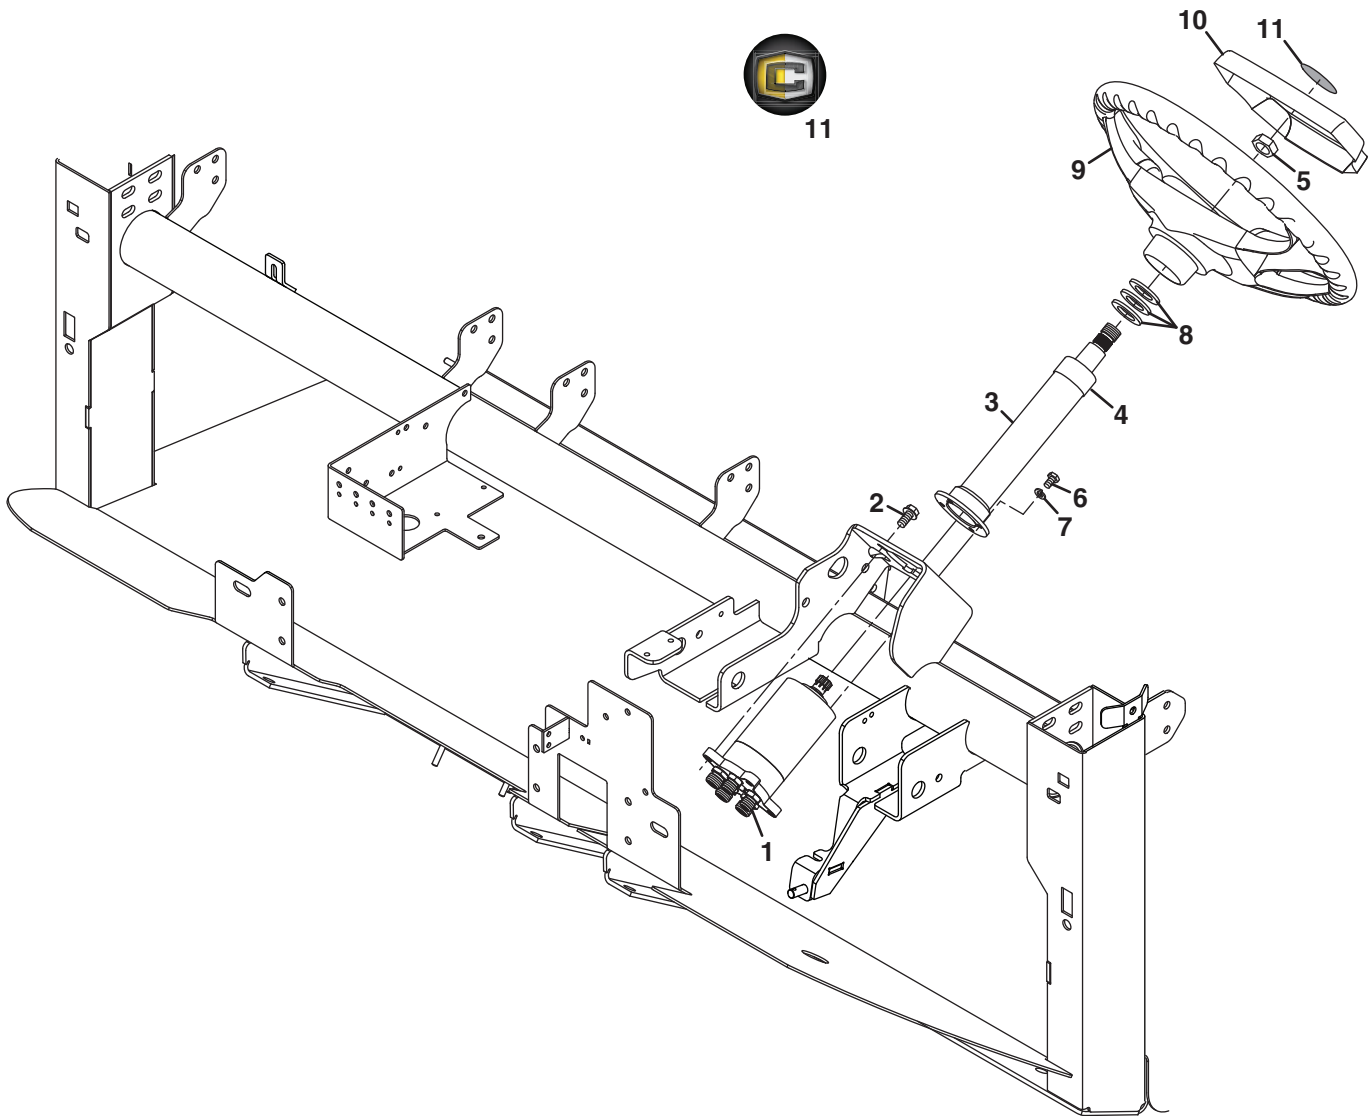

SPRAYTEK XP

Steering Column

Item	Part No.	Qty.	Description
1	4303996	1	Valve, Steering
	4197940	1	• Seal Kit
	339909	3	• O-Ring, -6 ORFS
	339908	2	• O-Ring, -4 ORFS
2	450471	4	Screw, M8-1.25 x 20 mm Hex Flange
3	4210420	1	Shaft, Steering (Includes Items 4 - 5)
4	4201840	1	• Seal
5	443828	1	• Nut, 5/8-18 Hex Jam
6	450168	4	Screw, M6-1 x 12 mm Hex Head
7	450410	4	Lockwasher, M6
8	2811547	3	Flat Washer
9	4310966	1	Wheel, Steering
10	4319207	1	• Cover, Steering Wheel
11	618086	1	Decal, Cushman Steering Wheel