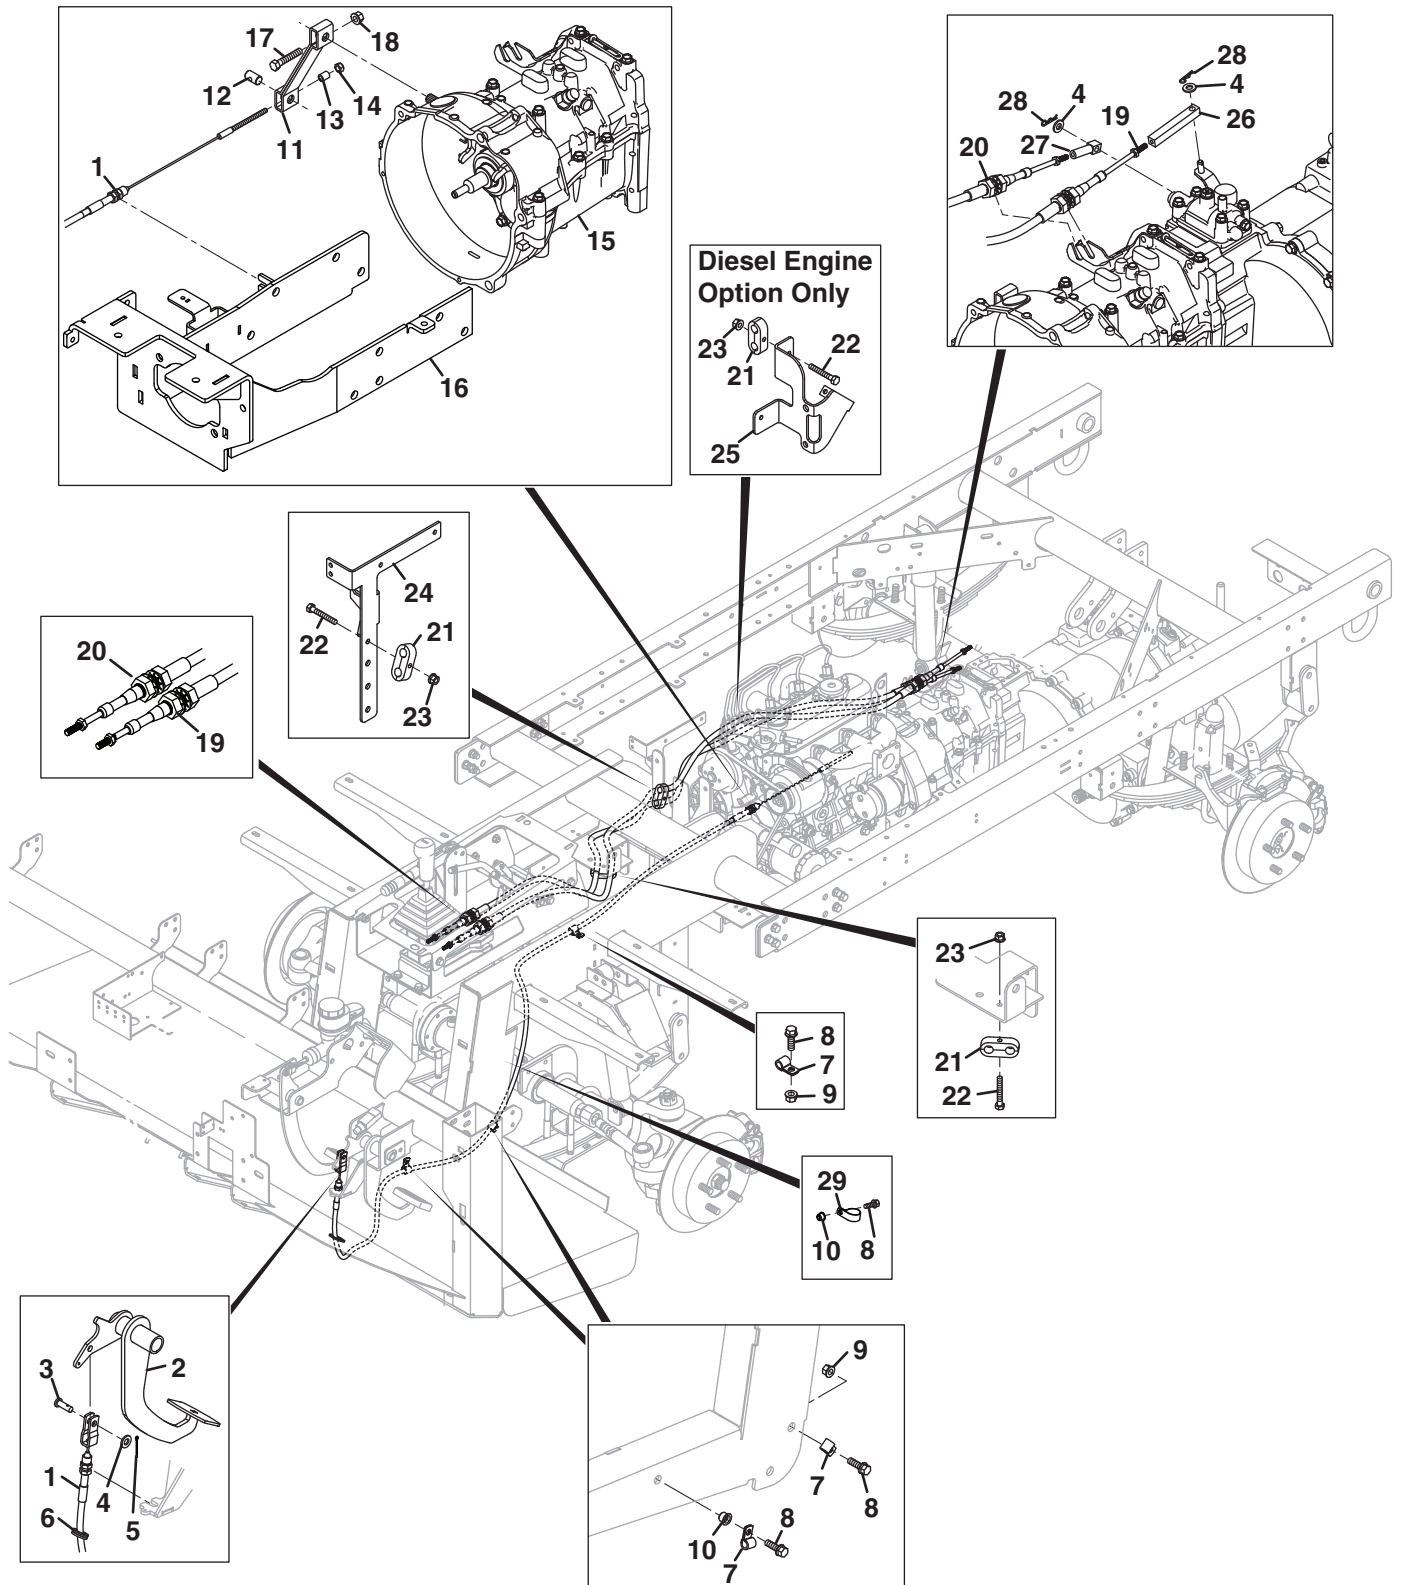

SPRAYTEK XP

Transmission Cables

Item	Part No.	Qty.	Description
1	4314189	1	Cable, Clutch
2	4306676	1	Pedal, Clutch
3	806714	1	Clevis Pin, 5/16 x 15/16"
4	453009	3	Flat Washer, 5/16
5	306328	1	Cotter Pin, 3/32 x 3/4"
6	813997	1	Grommet, 7/8 x 1-3/8 x 3/8"
7	3003773	3	Clamp, 1/4"
8	403751	4	Screw, 5/16-18 x 3/4" Hex Flange
9	548911	2	Nut, 5/16-18 Hex Flange
10	400150	2	Nut, 5/16-18 Insert
11	23266-85002	1	Arm, Clutch Release
12	842010	1	Bushing, Clutch Arm
13	833273	1	Bushing
14	450377	1	Nut, M6-1 Nylon Insert
15	4317490	1	Transmission, 5 Speed Manual
16	4307840	1	Mount, Diesel Engine
16	4307841	1	Mount, Gas Engine
17	01550-08353	1	Screw
18	2703002	1	Nut
19	4317968	1	Cable, Left Side Shifter
20	4317968	1	Cable, Right Side Shifter
21	364741	3	Clamp, Double Hose (Diesel Only)
21	364741	2	Clamp, Double Hose (Gas Only)
22	400116	3	Screw, 1/4-20 x 1-1/2" Hex Head (Diesel Only)
22	400116	2	Screw, 1/4-20 x 1-1/2" Hex Head (Gas Only)
23	548910	3	Nut, 1/4-20 Hex Flange (Diesel Only)
23	548910	2	Nut, 1/4-20 Hex Flange (Gas Only)
24	4307842	1	Bracket, Throttle Cable
25	4316347	1	Bracket, Throttle
26	2703707	1	Connector, Shift Cable
27	843778	1	Connector, Shift Cable
28	821164	2	Hair Pin, 1/4 x 1-1/8 x 1/16"
29	354080	1	Clamp, 1" Hose