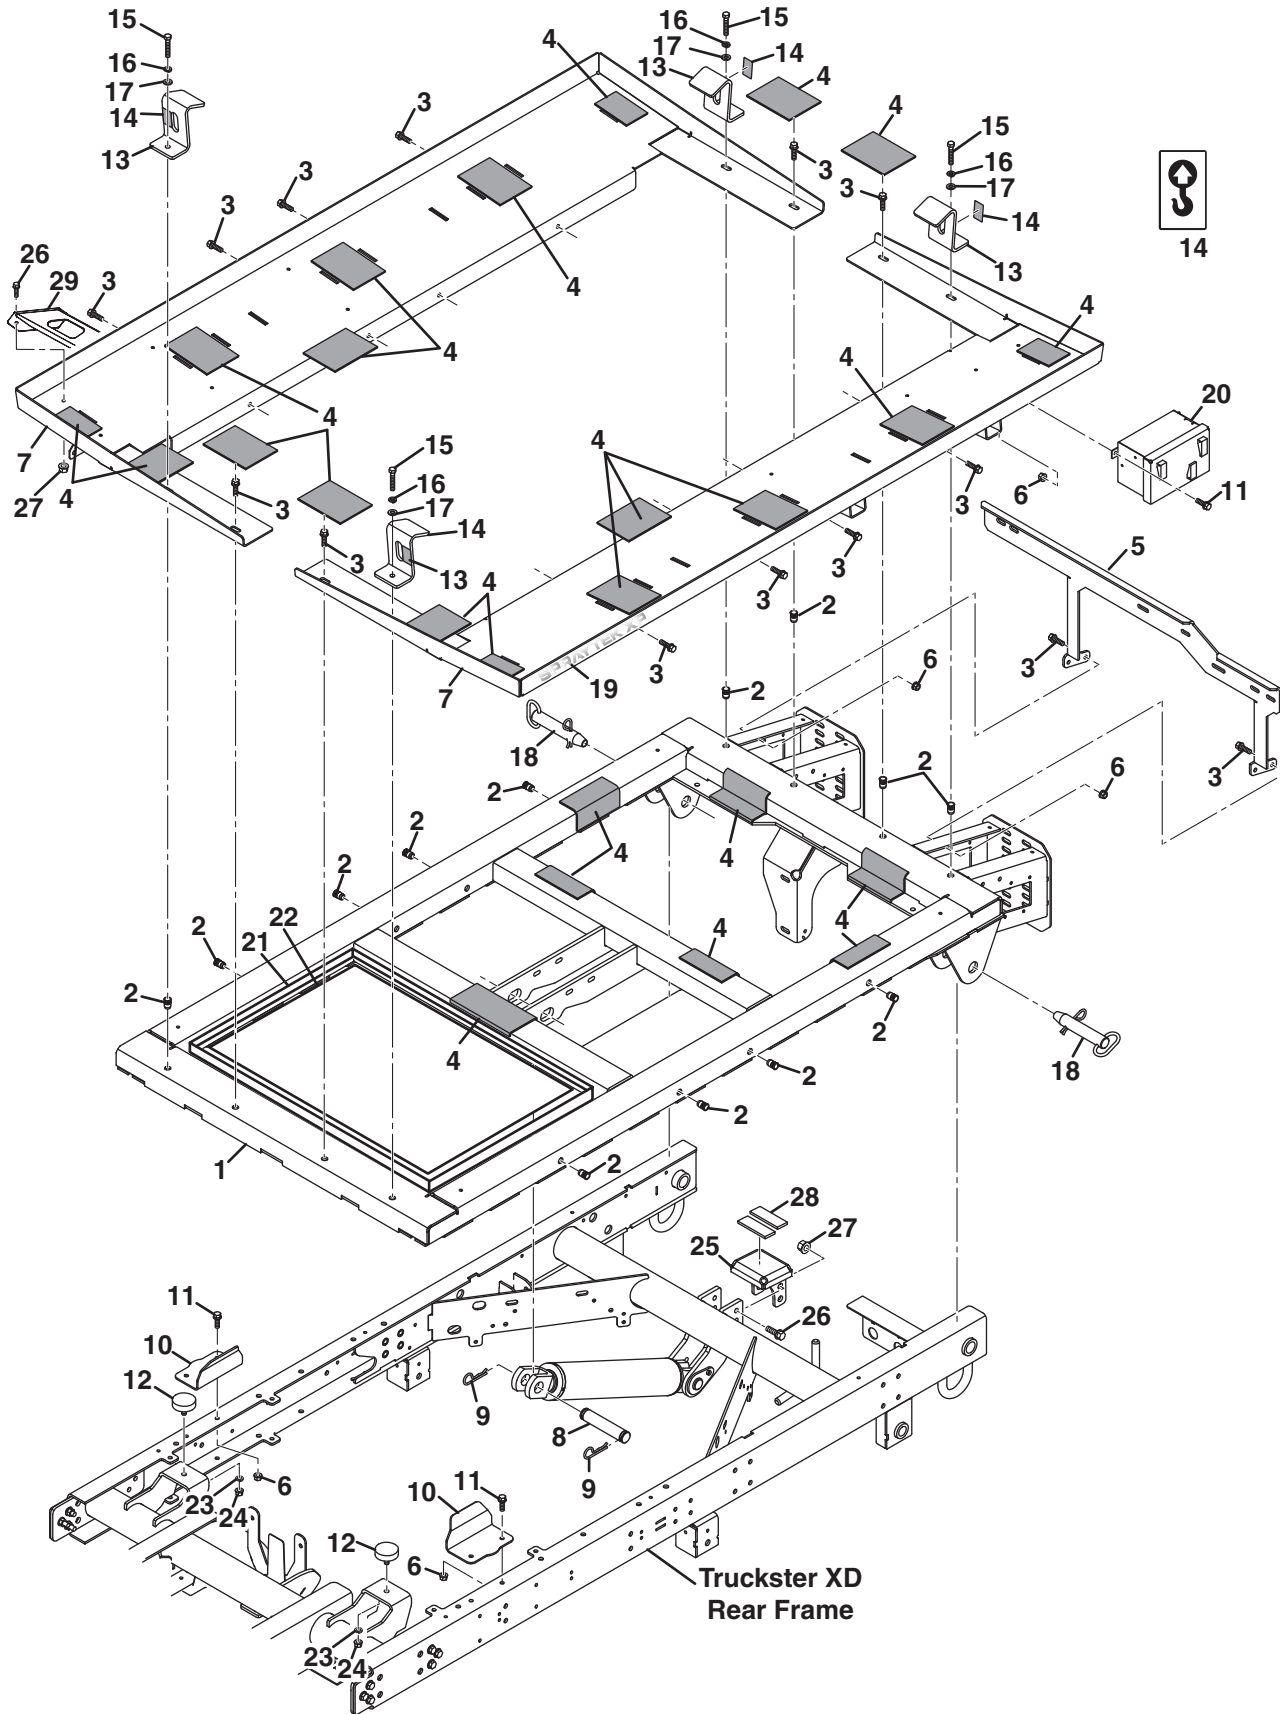

SPRAYTEK XP

Sprayer Support Frame

Item	Part No.	Qty.	Description
1	4394399	1	Frame, Sprayer Support
2	400150	20	Nut, 5/16-18 Insert
3	400025	20	Screw, 5/16-18 x 7/8" Hex Flange
4	4326546	AR	Tape, 3-3/4 Inch x 10 Foot Roll Grip
5	4322211	1	Mount, Plumbing
6	548911	10	Nut, 5/16-18 Hex Flange
7	4394388	2	Support, Sprayer
◆ 8	4316767	1	Pin, Cylinder
◆ 9	809265	2	Hair Pin, 2-11/16 x 3/4 x 5/32"
10	4308231	2	Keeper, Truck Bed
11	403751	6	Screw, 5/16-18 x 3/4" Hex Flange
◆ 12	361723	2	Stop, Rubber
13	4394404	4	Cleat, Tank
14	4322549	4	Decal, Lift Point
15	400192	4	Screw, 5/16-18 x 1-1/2" Hex Head
16	446136	4	Lock Washer, 5/16 Heavy
17	453009	4	Flat Washer, 5/16
18	882971	2	Pin, Disconnect
19	671822	2	Decal, Spraytek XP
20	REF	1	Relay Box Assembly
21	4394405	1	Support, Heat Shield
22	4394402	1	Shield, Adhesive Sprayer
23	446142	2	Lock Washer, 3/8
24	443110	2	Hex Nut, 3/8-16
25	4337918	1	Sump Support, Weldment
26	548905	8	Screw, 3/8-16 x 1
27	548804	8	Nut, 3/8-16 Hex Flange
28	359979	2	Pad
29	4394395	1	Front Tank Support
◆	Included with Truckster XD