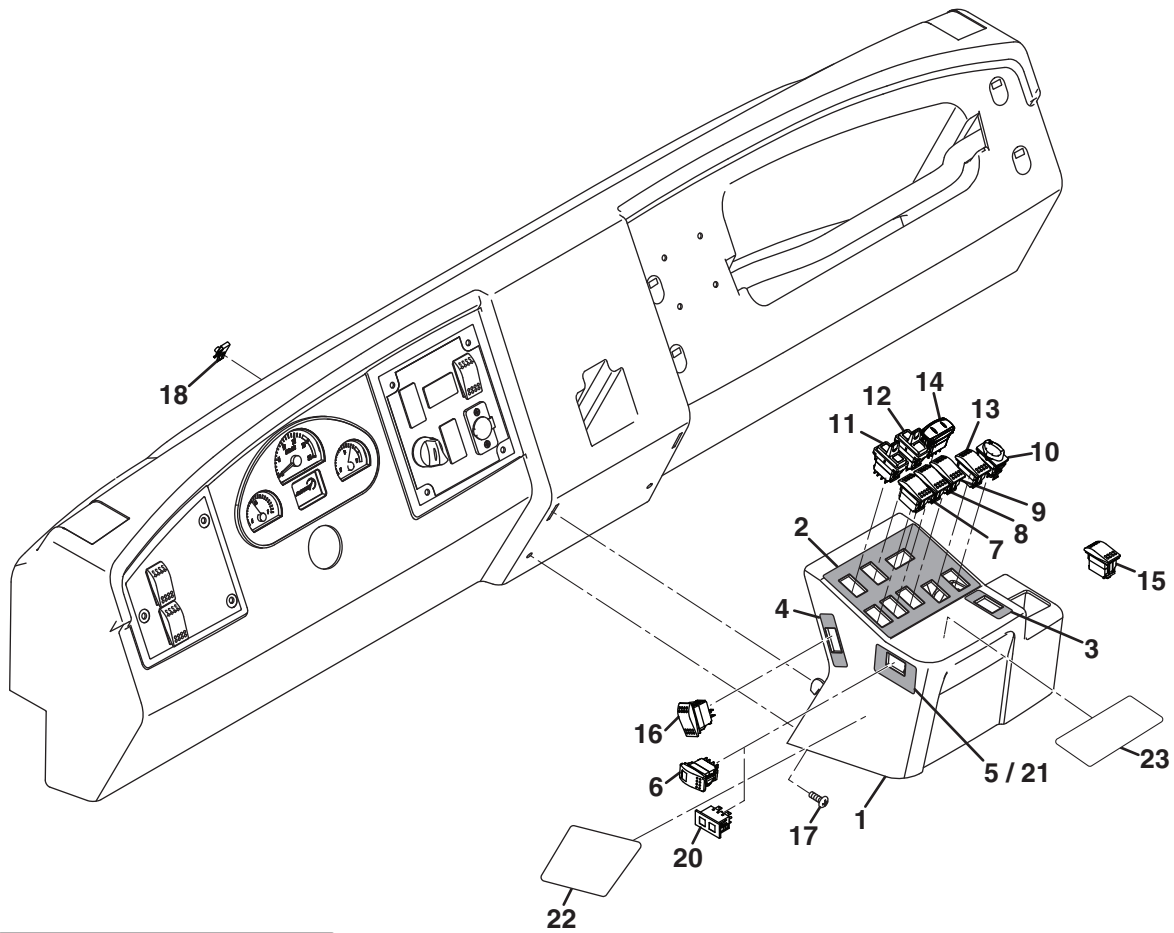

SPRAYTEK XP

Console

Item	Part No.	Qty.	Description
1	4320826	1	Console, Sprayer Control
2	4333026	1	Decal, Upper Sprayer
3	4333027	1	Decal, Lower Sprayer
4	4333029	1	Decal, Clean Rinse
5	4333028	1	Decal, Master Boom
6	4333646	1	Switch, Master Boom
7	4130132	1	Switch, Left Boom Control
8	4130132	1	Switch, Center Boom Control
9	4130132	1	Switch, Right Boom Control
10	4326362	1	Switch, Agitator Select
11	4299072	1	Switch, Left Boom Lift/Lower
12	4299072	1	Switch, Right Boom Lift/Lower
13	4130132	1	Switch, Foam Power
14	4316067	1	Switch, Foam Select
15	4130132	1	Switch, Hose Reel Valve
16	4130132	1	Switch, Clean Rinse
17	404016	2	Screw, 1/4-20 x 5/8" Truss Head
18	4315646	2	Nut, 1/4-20 U-Type
19	4225220	AR	Plug, Panel
20	4340689	1	Indicator, Low Pressure
21	4340846	1	Decal, Low Pressure Light
22	4341630	1	Decal, Spraytek Info
23	4383946	1	Decal, Sprayer