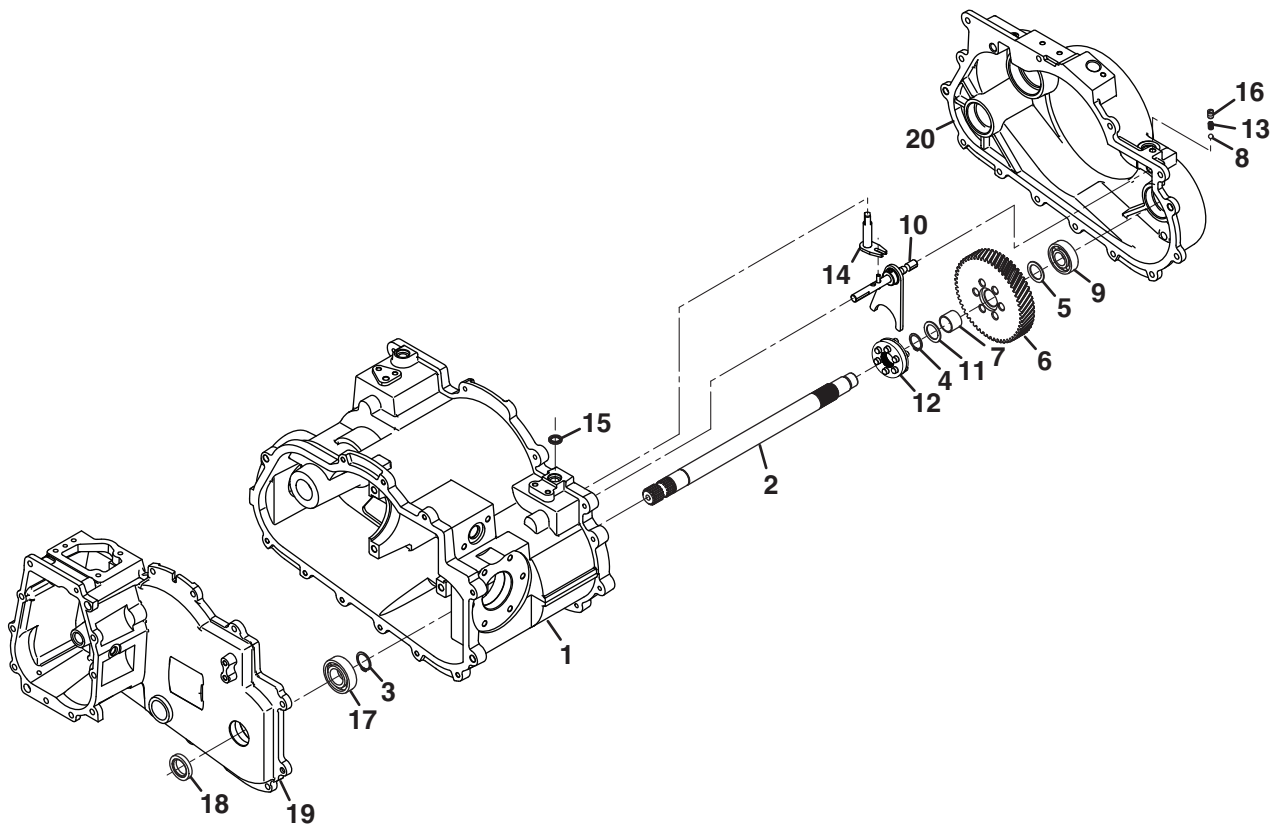

SPRAYTEK XP

4WD Output Shaft

Rear Axle Part No. 4395476 Only

Item	Part No.	Qty.	Description
1	4397709	1	Housing, Carrier
2	4332660	1	Shaft, 4WD Output
3	N/S	1	• Retaining Ring
4	4332629	1	Retaining Ring
5	4332654	1	Spacer, Flat
6	4332655	1	Gear, 55 Tooth
7	N/S	1	• Bushing, Gear
8	4332607	1	Ball, 516" Detent
9	4332653	1	Bearing, Ball
10	4332658	1	Fork, Shift
11	4332656	1	Washer, Flat
12	4397686	1	Clutch, Shifting
13	4332608	1	Spring, Dentent
14	4332753	1	Shaft, Shift
15	4332610	1	Seal, Shaft
16	4332609	1	Set Screw, 3/8-16 x 3/8"
17	4332765	1	Bearing, Ball
18	4332766	1	Seal, 4WD Shaft
19	4397467	1	Cover, Front
20	4397637	1	Cover, Rear