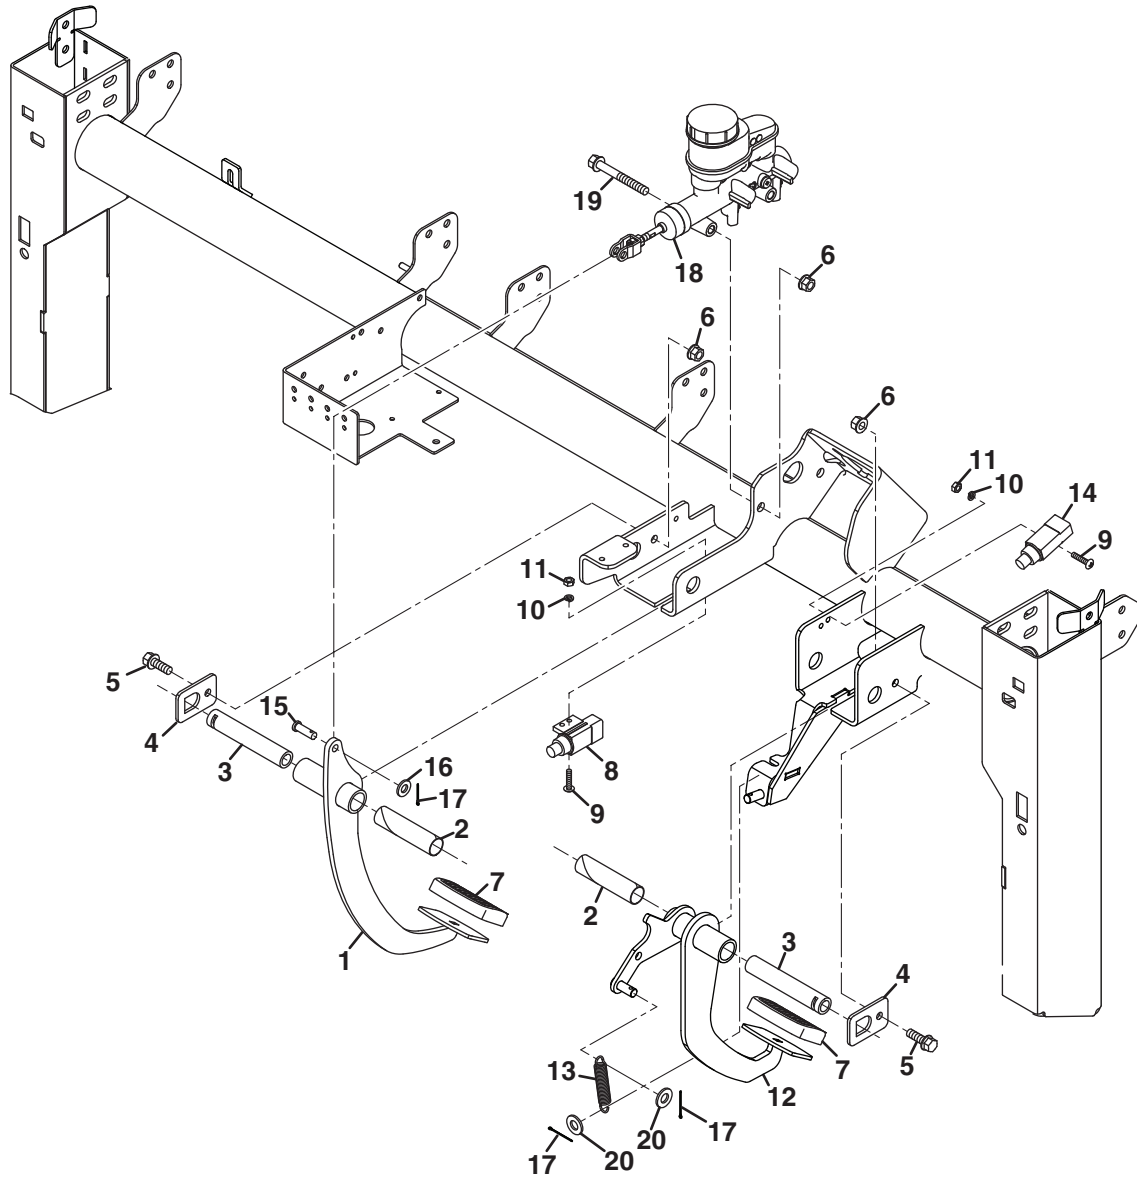

SPRAYTEK XP

Brake and Clutch Pedals

Item	Part No.	Qty.	Description
1	4306679	1	Pedal, Brake
2	4317566	2	Bearing, Pivot
3	840725	2	Pin, Pivot
4	842935	2	Tab, Locking
5	403751	3	Screw, 5/16-18 x 3/4" Hex Flange
6	548911	4	Nut, 5/16-18 Hex Flange
7	810152	2	Pad, Pedal
8	4208074	1	Switch, Brake Pedal
9	403914J	4	Screw, #10-24 x 3/4" Truss Head
10	446116	4	Lockwasher, #10
11	444310	4	Nut, #10-24 Hex
12	4306676	1	Pedal, Clutch
13	4328207	1	Spring, Extension
14	4208074	1	Switch, Clutch Pedal
15	806714	1	Clevis Pin, 5/16 x 31/32"
16	453009	1	Flat Washer, 5/16
17	306328	3	Cotter Pin, 3/32 x 3/4"
18	4301838	1	Brake Master Cylinder
19	800715	2	Screw, 5/16-18 x 2-1/4" Hex Flange
20	453011	2	Flat Washer, 3/8