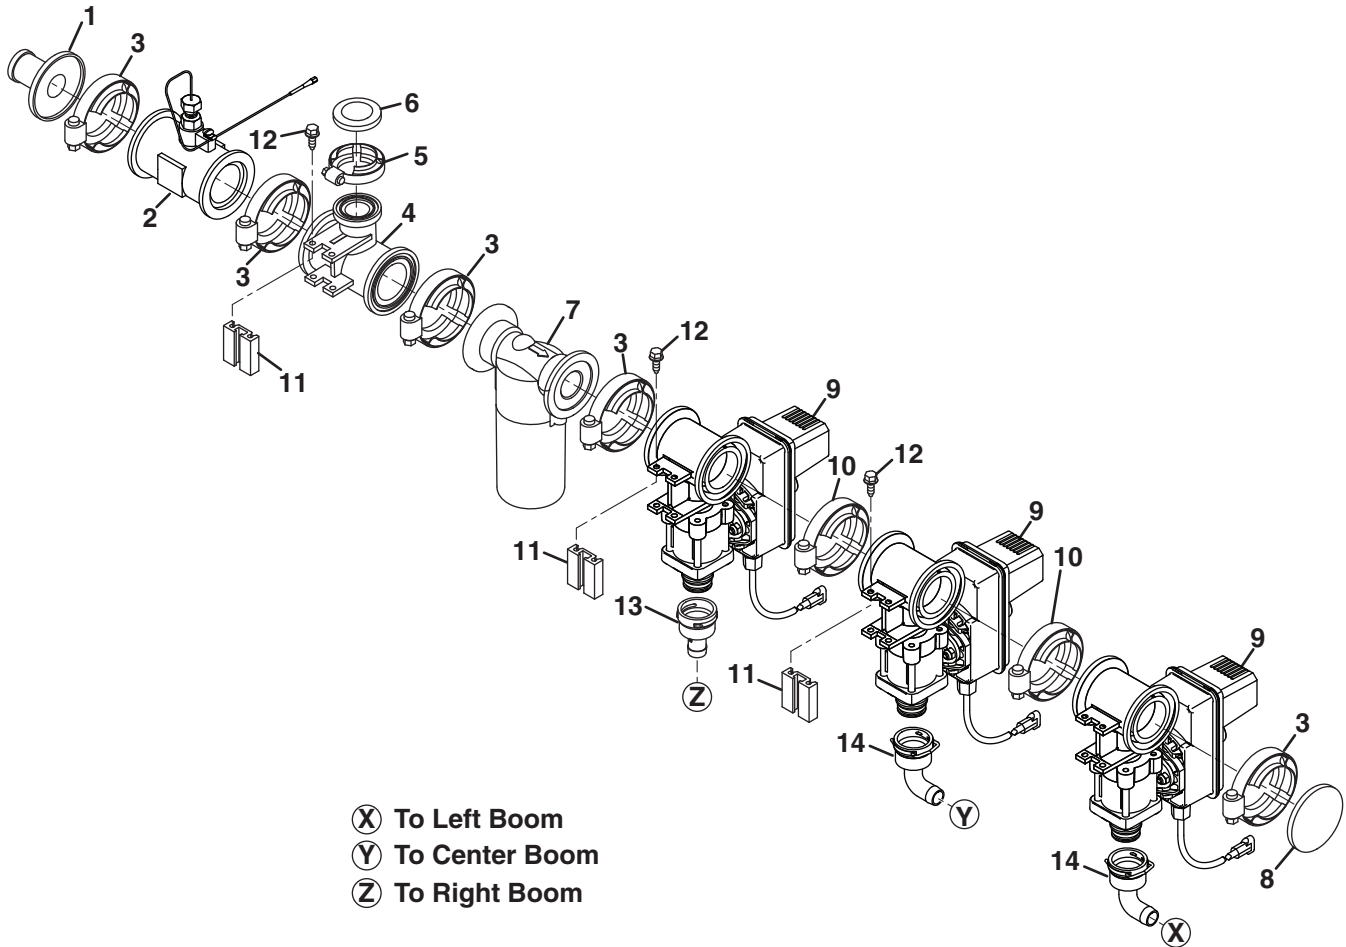

SPRAYTEK XP

440 Manifold

Item	Part No.	Qty.	Description
1	4319809	1	Adapter, #75 Flange to 1-1/4" Hose Barb
2	4309745	1	Flow Meter
3	4309736	4	Clamp, #75 Flange
4	4309751	1	Tee, #75 Flange x #50 Flange Branch
5	4319808	1	Clamp, #50 Flange
6	4319813	1	Cap, #50 Flange
7	4309746	1	Valve, #75 Electric 1" Butterfly
8	4309754	1	Cap, #75 Flange
	4309735	1	Manifold, #75 Flange Electric
9	N/S	3	• Valve, Electric Ball
10	4309736	2	• Clamp, #75 Flange
11	4322307	3	• Rail, Mounting
12	4322987	12	• Screw, Stainless Steel
13	4320747	1	Fitting, Quick Connect x 3/4" Hose Barb
14	4319790	2	Elbow, Quick Connect x 3/4" Hose Barb