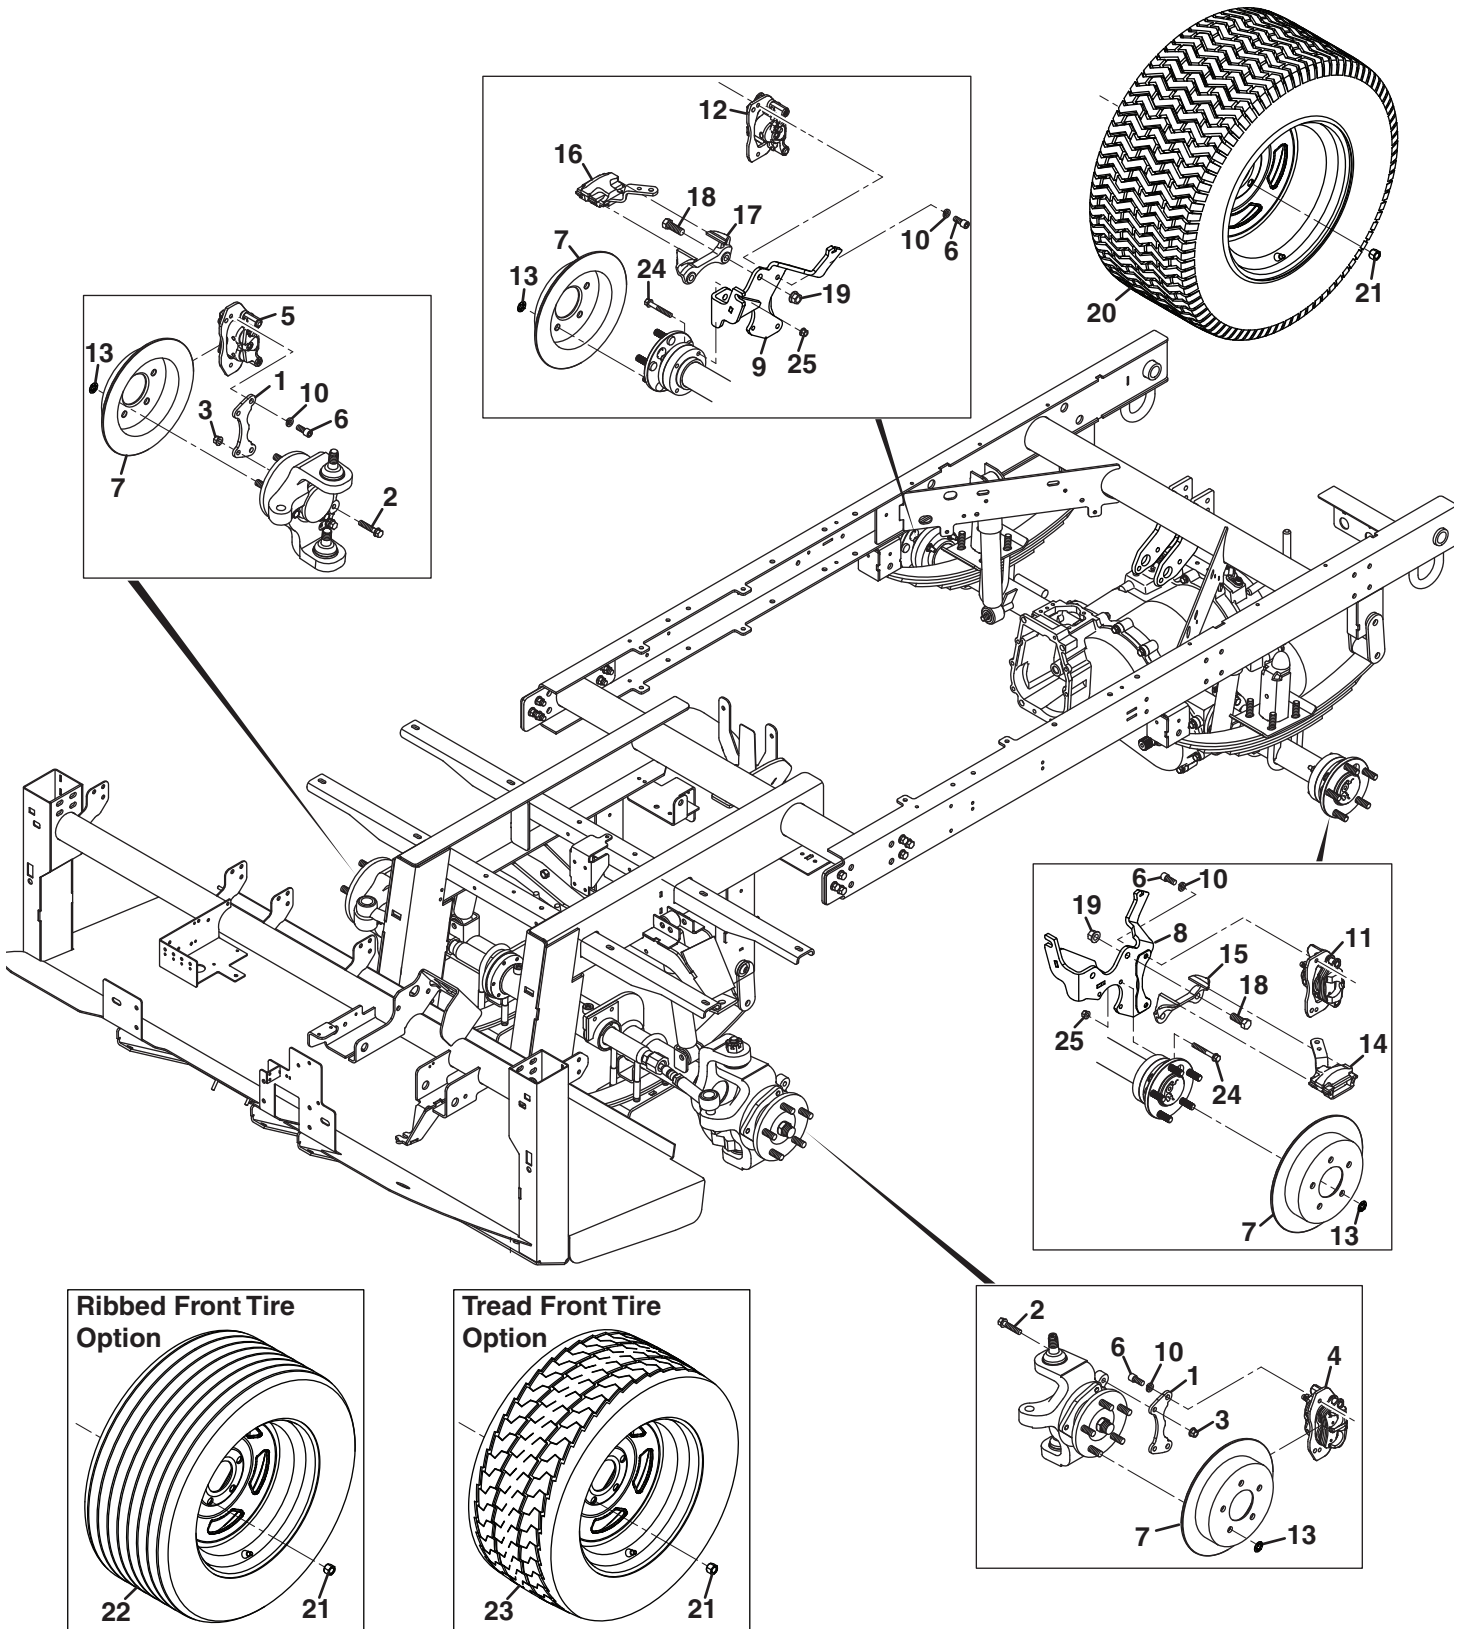

SPRAYTEK XP

Brake Calipers and Wheels

Item	Part No.	Qty.	Description
1	4314147	2	Bracket, Brake Caliper
2	400078	4	Screw, 3/8-16 x 1-1/2" Hex Head
3	548804	4	Nut, 3/8-16 Whizlock Flange
4	4307716	1	Caliper, Left Front Dual Piston
5	4313706	1	Caliper, Right Front Dual Piston
6	400318	8	Screw, M10-1.25 x 20 mm Socket Head
7	4307718	4	Rotor
8	4324169	1	Bracket, Left Side Rear Caliper
9	4324167	1	Bracket, Right Side Front Caliper
10	363485	8	Lockwasher, M10 Heavy
11	4313707	1	Caliper, Left Rear Single Piston
12	4309515	1	Caliper, Right Rear Single Piston
13	4329530	4	Washer, 1/2" Push
14	4310731	1	Caliper, Driver Side Parking Brake
15	4317652	1	• Bracket, Caliper
16	4310746	1	Caliper, Passenger Side Parking Brake
17	4317652	1	• Bracket, Caliper
18	400406	4	Screw, 1/2-13 x 1-1/4" Hex Head
19	800379	4	Nut, 1/2-13 Hex Flange
20	671868	2	Rear Tire Assembly
	671863	1	• Tire, 26 x 12 - 14 6 Ply (Ultra Chevron Tread)
	4309644	1	• Wheel, 14 x 10
	360111	1	• Valve, Inflation
21	4317106	20	Nut, 1/2-20 Lug
22	671866	2	Front Ribbed Tire Assembly
	671861	1	• Tire, 23 x 10.5 - 14 6 Ply (Ribbed Tire)
	4309676	1	• Wheel, 14 x 8
	360111	1	• Valve, Inflation
23	671867	2	Front Treaded Tire Assembly
	671862	1	• Tire, 23 x 10.5 - 14 6 Ply (Gotrax Tire)
	4309676	1	• Wheel, 14 x 8
	360111	1	• Valve, Inflation