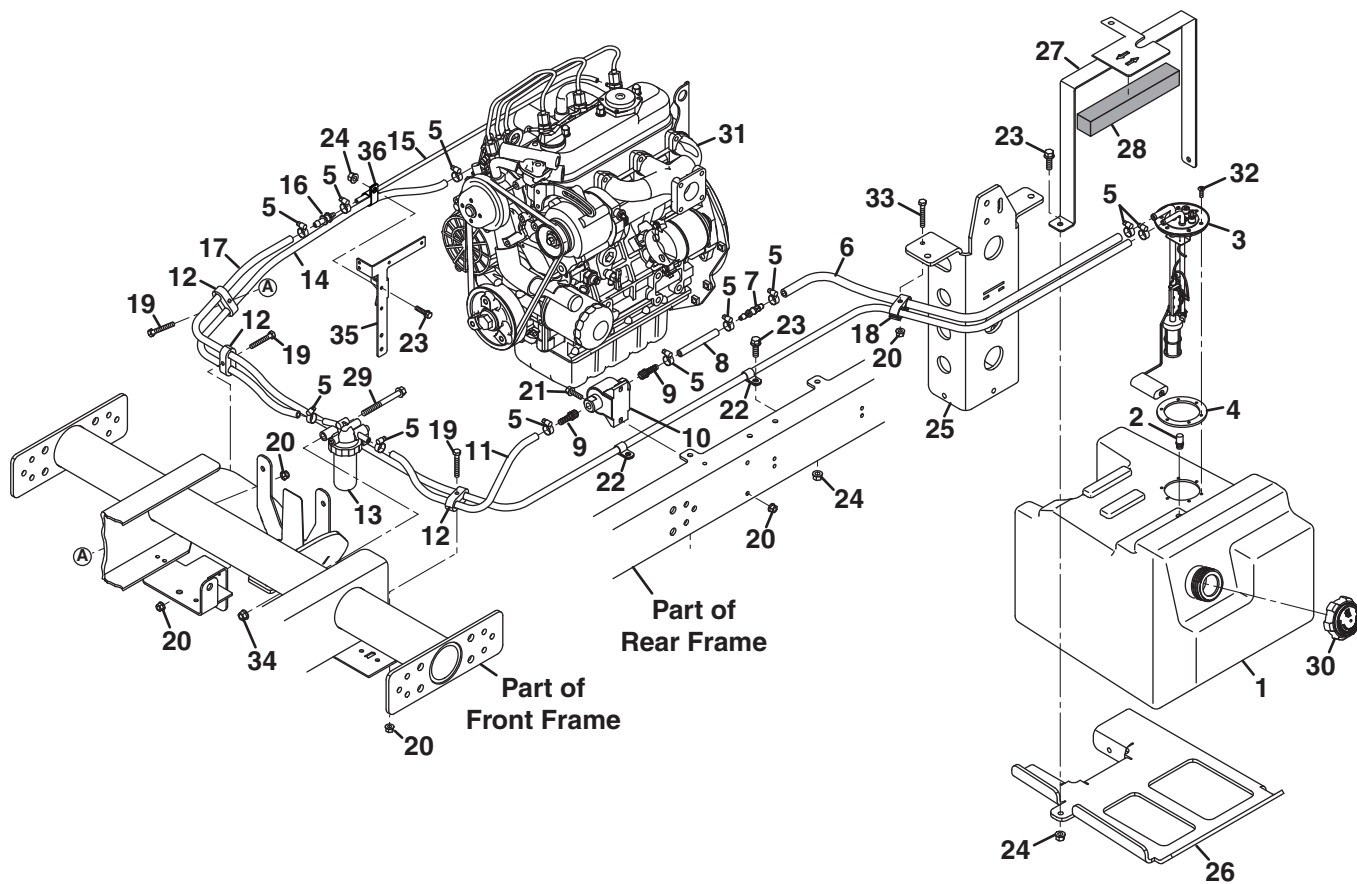

SPRAYTEK XP

Diesel Fuel System

Diesel Engine Option

Item	Part No.	Qty.	Description
1	4322846	1	Tank, Diesel Fuel
2	836852	1	• Breather, Tank
3	4316346	1	Sender, Fuel Level
4	4331468	1	• Gasket
5	48540-01	12	Clamp, Fuel Hose
6	4317207	1	Hose, Tank to Reducer 3/8", 17" Lg
7	4316026	1	Reducer, 3/8 to 5/16" Hose
8	554748	1	Hose, Reducer to Fuel Pump 5/16", 7" Lg
9	4316146	2	Fitting, 1/8 NPTF x 5/16" Hose Barb
10	4272290	1	Fuel Pump, 12V
11	554748	1	Hose, Fuel Pump to Filter 5/16", 18" Lg
12	364741	3	Clamp, Double Hose
13	4209363	1	Filter, Fuel
	550489	1	• Element, Fuel Filter
14	554748	1	Hose, Filter to Engine 5/16", 27" Lg
15	363958	1	Hose, Engine to Reducer 3/16", 21" Lg
16	4139967	1	Reducer, 5/16 to 3/16" Hose
17	554748	1	Hose, Reducer to Tank, 61" Lg
18	3003110	1	Clamp, Double Hose
19	400116	3	Screw, 1/4-20 x 1-1/2" Hex Head
20	548910	6	Nut, 1/4-20 Hex Flange
21	548045	2	Screw, 1/4-20 x 3/4" Hex Flange
22	345666	2	Clamp, 1/2" Hose
23	800710	3	Screw, 5/16-18 x 3/4" Hex Flange
24	548911	5	Nut, 5/16-18 Hex Flange
25	4320827	1	Mount, Fuel Tank
26	4314268	1	Bracket, Fuel Tank
27	4314267	1	Strap, Fuel Tank
28	4138359	AR	Foam, Seal, 7.5" Lg
29	452394	1	Screw, M8-1.25 x 70 mm Hex Flange
30	4244793	1	Cap, Diesel Fuel
31	4293417	1	Engine, Kubota D1105-E4B
32	800021	6	Screw, #10-24 x 1/2" Truss Head
33	400118	1	Screw, 1/4-20 x 1-3/4" Hex Head
34	450453	1	Nut, M8-1.25 Hex Flange
35	4307842	1	Bracket, Throttle Cable
36	48228-1A	1	Clip, Cable