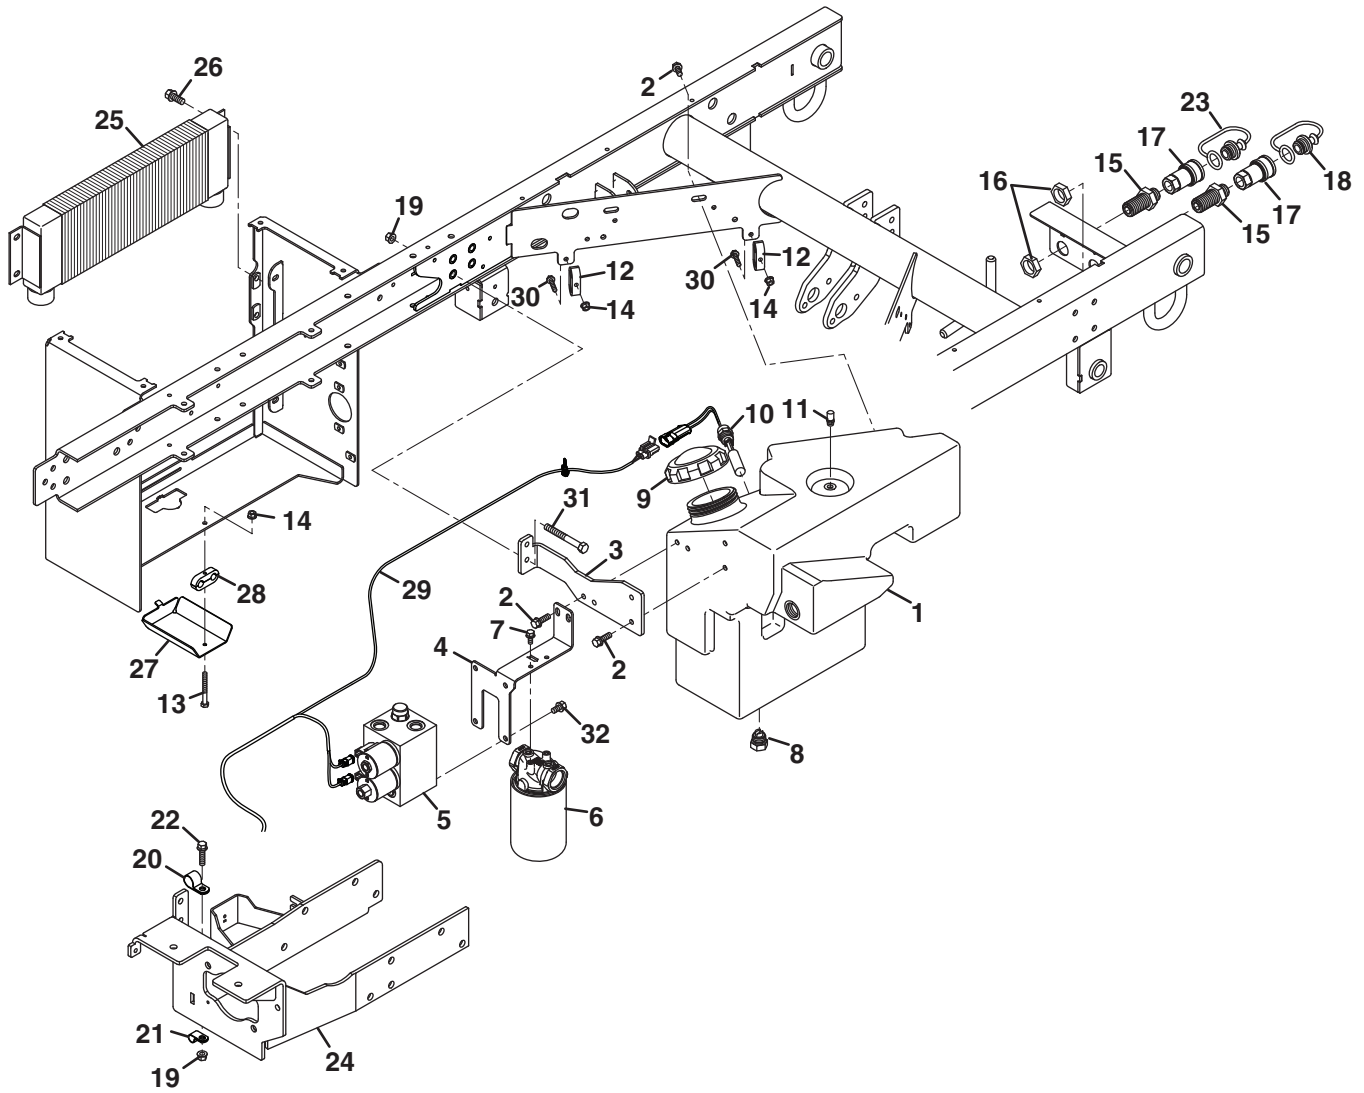

SPRAYTEK XP

Hi-Lo Hydraulic Tank

Hi-Lo Hydraulics Option

Item	Part No.	Qty.	Description
1	4316751	1	Tank, Hydraulic
2	403770	6	Screw, 5/16-18 x 3/4" Hex Flange
3	4307228	1	Support, Tank
4	4304417	1	Support, Filter
5	4346506	1	Valve, Hi-Lo Control
6	4274293	1	Filter, Return
	885249	1	• Cartridge, Filter
7	403753	2	Screw, 1/4-20 x 1/2" Hex Flange
8	3002397	1	Plug, Magnetic
	339899	1	• O-Ring, -10 ORB
9	4316328	1	Cap, Hydraulic Tank
10	4316948	1	Switch, Float
11	836852	1	Breather, Tank
12	364741	2	Clamp, Double 1/2" Tube
13	4322727	1	Screw, 1/4-20 x 2" Hex Flange
14	548910	3	Nut, 1/4-20 Hex Flange
15	4301931	2	Union, -10 ORFS x -10 ORB Bulkhead
	339899	1	• O-Ring, -10 ORB
	339911	1	• O-Ring, -10 ORFS
16	339963	2	Locknut, 13/16-16 Hex Bulkhead
17	4307272	2	Quick Connect, 1/2" Female
18	4124085	1	QRC Bung, Red
19	548911	3	Nut, 5/16-18 Hex Flange
20	831225	1	Clamp, 1" Tube
21	345666	1	Clamp, 1/2" Tube
22	548902	1	Screw, 5/16-18 x 1" Hex Flange
23	4185262	1	QRC Bung, Yellow
24	4307840	1	Mount, Diesel Engine
24	4307841	1	Mount, Gas Engine
25	4315434	1	Cooler, Hydraulic Oil
26	800385	4	Screw, 3/8-16 x 3/4" Hex Flange
27	4319906	1	Shield, Oil Cooler Hose
28	4333666	1	Clamp, Double 5/8" Hose
29	4318288	1	Harness, Hi-Lo Hydraulic Option
30	4316689	2	Screw, 1/4-20 x 1-1/2" Hex Flange
31	400200	2	Screw, 5/16-18 x 2-1/2" Hex Head
32	548901	4	Screw, 5/16-18 x 1/2" Hex Flange