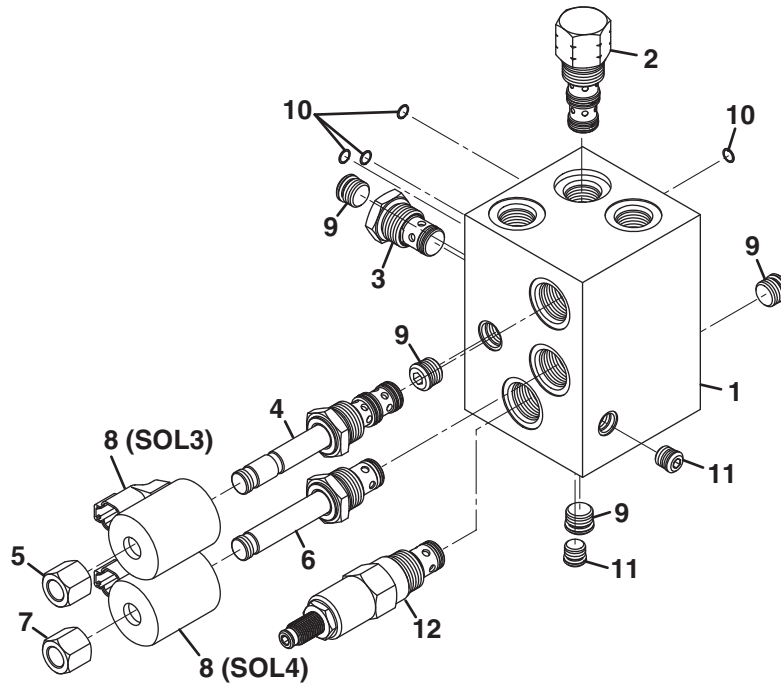

Item	Part No.	Qty.	Description
1	N/S	1	Block, Control Valve
2	4380386	1	5 GPM Flow Regulator
	4380392	1	• Seal Kit
3	4380387	1	Check Valve
	4380393	1	• Seal Kit
4	4380388	1	Solenoid Valve, 3-Way, 2 Position
	4380394	1	• Seal Kit
5	N/S	1	• Nut, Coil
6	4380389	1	Solenoid Valve, Poppet Type NO
	4380395	1	• Seal Kit
7	N/S	1	• Nut, Coil
8	4380390	2	Coil
9	N/S	4	Plug, Zero-Leak Gold
10	N/S	4	Plug, Expander
11	N/S	2	Plug, Zero-Leak Gold
12	4380391	1	Relief Valve, 2500 psi
	4380396	1	• Seal Kit