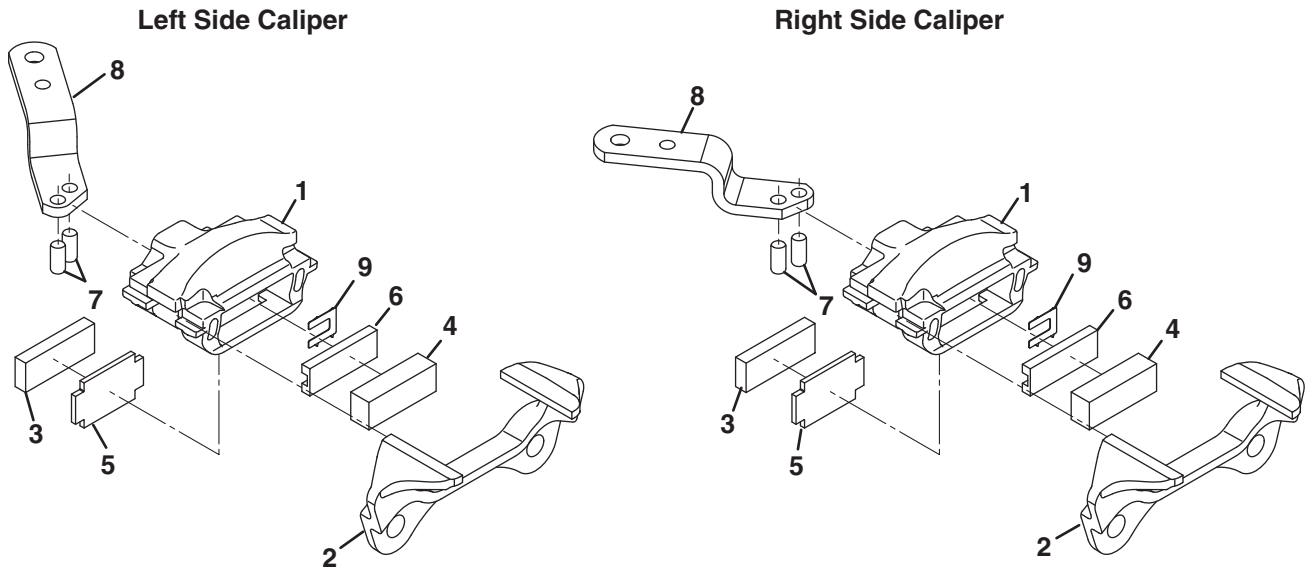

SPRAYTEK XP

Parking Brake Caliper

Part Number 4310731 (Left Side) and 4310746 (Right Side)

Item	Part No.	Qty.	Description
1	N/S	1	Housing, Parking Brake
2	4317652	1	Bracket, Mounting
	4317653	1	Brake Pad Service Kit
	503660	1	• Brake Pads
3	N/S	1	• • Bracket Side Pad
4	N/S	1	• • Lever Side Pad
5	557824	1	• Support, Bracket Side Pad
6	N/S	1	• Support, Lever Side Pad
7	557823	2	Pivot Pin
8	N/S	1	Lever, Cam
9	N/S	1	Spring, Lever Retainer