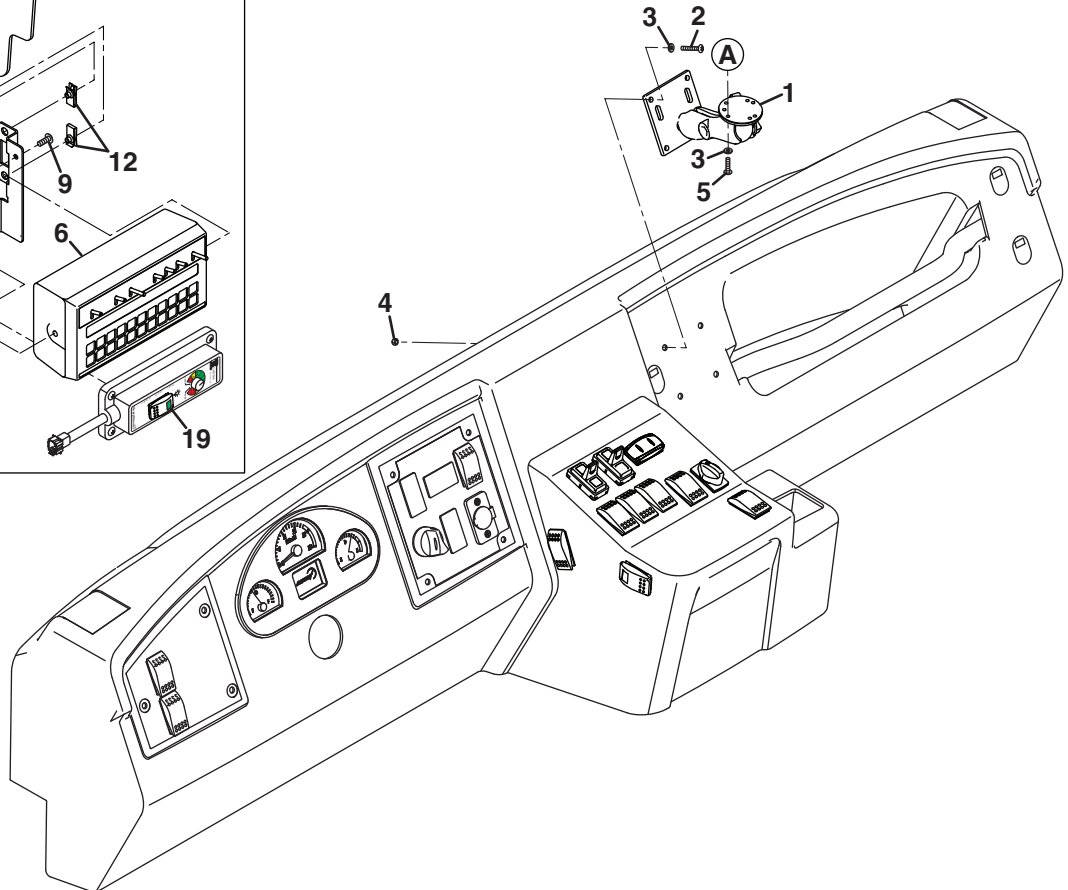

SPRAYTEK XP

Sprayer Controller Options

Raven 203 Controller

Raven 440 Controller

Envizio Pro II Controller + Sharpshooter

Raven 440 Controller + SharpShooter

Item	Part No.	Qty.	Description
1	4394552	1	Ram Mount
2	4334127	4	Screw, #10-32 x 1" Round Head
3	303952	8	Flat Washer, #10
4	4334131	8	Nut, #10-32 Hex Flange
5	4334126	4	Screw, #10-32 x 3/4" Round Head
6	4319833	1	Console, Raven 203 (Includes knobs) (203 Controller)
		1	• Fuse, 15 Amp
6	4319832	1	Console, Raven 440 (440 Controller)
		1	• Fuse, 15 Amp
6	4325035	1	Controller, Envizio Pro with WAAS (Envizio Pro II Controller)
7	4325036	1	Switch Pro (Envizio Pro II Option)
8	4324806	1	Mount, 440 Console (440 + SharpShooter Option)
9	404016	2	Screw, 1/4-20 x 5/8" Truss Head (440 Controller)
10	4324726	1	Visor, 440 Console (440 Controller)
11	800582	4	Screw, 1/4-20 x 3/4" Truss Head (440 Controller)
12	4315646	4	Nut, 1/4-20 U-Type (440 and Envizio Pro II Option)
13	4324811	1	Mount (Envizio Pro II Controller)
14	800021	4	Screw, #10-24 x 1/2" Truss Head (Envizio Pro II Controller)
15	800178	2	Screw, #8-32 x 1/2" Round Head (Envizio Pro II Controller)
16	453004	2	Flat Washer, #8 (Envizio Pro II Controller)
17	4331049	1	Visor (Envizio Pro II Controller)
18	404016	4	Screw, 1/4-20 x 5/8" Truss Head (Envizio Pro II Controller)
19		1	SharpShooter Pulse Generator (440 + SharpShooter and Envizio Pro II Controller)
	5003280	1	• Fuse, 10 Amp Pulse Generator
20	4326946	1	Connector, 1/4" Hose (203 Controller)
21	4324809	1	Mount, 440 Console
22	4319986	1	Mount, 203 Console