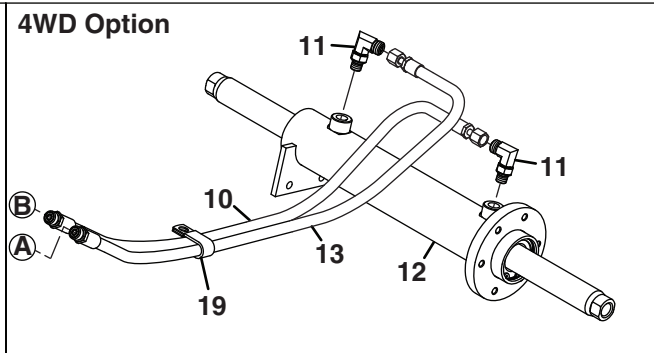

SPRAYTEK XP

Steering Hydraulics

Item	Part No.	Qty.	Description
1	4331786	1	Hose, Steering Valve Pressure
	339909	1	• O-Ring, -6 ORFS
2	4299385	1	Hose, Steering Valve (Steering Valve Port P)
3	4303996	1	Valve, Steering
	4197940	1	• Seal Kit
	339909	3	• O-Ring, -6 ORFS
	339908	2	• O-Ring, -4 ORFS
4	4329770	1	Hose, Lift Valve Pressure (Steering Valve Port E)
5	4303838	1	Tube, Lift Valve Pressure
	339909	1	• O-Ring, -6 ORFS
6	4311542	1	Hose, Steering Return (Steering Valve Port T)
7	4303840	1	Tube, Steering Return
	339909	1	• O-Ring, -6 ORFS
8	4329769	1	Hose, Left Turn Pressure (Steering Valve Port L)
9	4332086	1	Tube, Left Turn Pressure
	339908	1	• O-Ring, -4 ORFS
10	4331572	1	Hose, Left Turn Pressure (Right Side Steering Cylinder Port)
11	340055	2	Fitting, -4 ORB x -4 ORFS 90°
	339896	1	• O-Ring, -4 ORB
	339908	1	• O-Ring, -4 ORFS
12	4303015	1	Cylinder, 2WD Steering
	4329207	1	• Seal Kit
12	4316270	1	Cylinder, 4WD Steering
	4329207	1	• Seal Kit
13	4331572	1	Hose, Right Turn Pressure (Left Side Steering Cylinder Port)
14	4332087	1	Tube, Right Turn Pressure
	339908	1	• O-Ring, -4 ORFS
15	4311533	1	Hose, Right Turn Pressure (Steering Valve Port R)
16	364221	3	Clamp, Double 3/8" Tube
17	4244342	2	Clamp, Double 1/4" Tube
18	345671	2	Clamp, 3/4" Hose
19	3008820	1	Clamp, Double 1/2" Hose