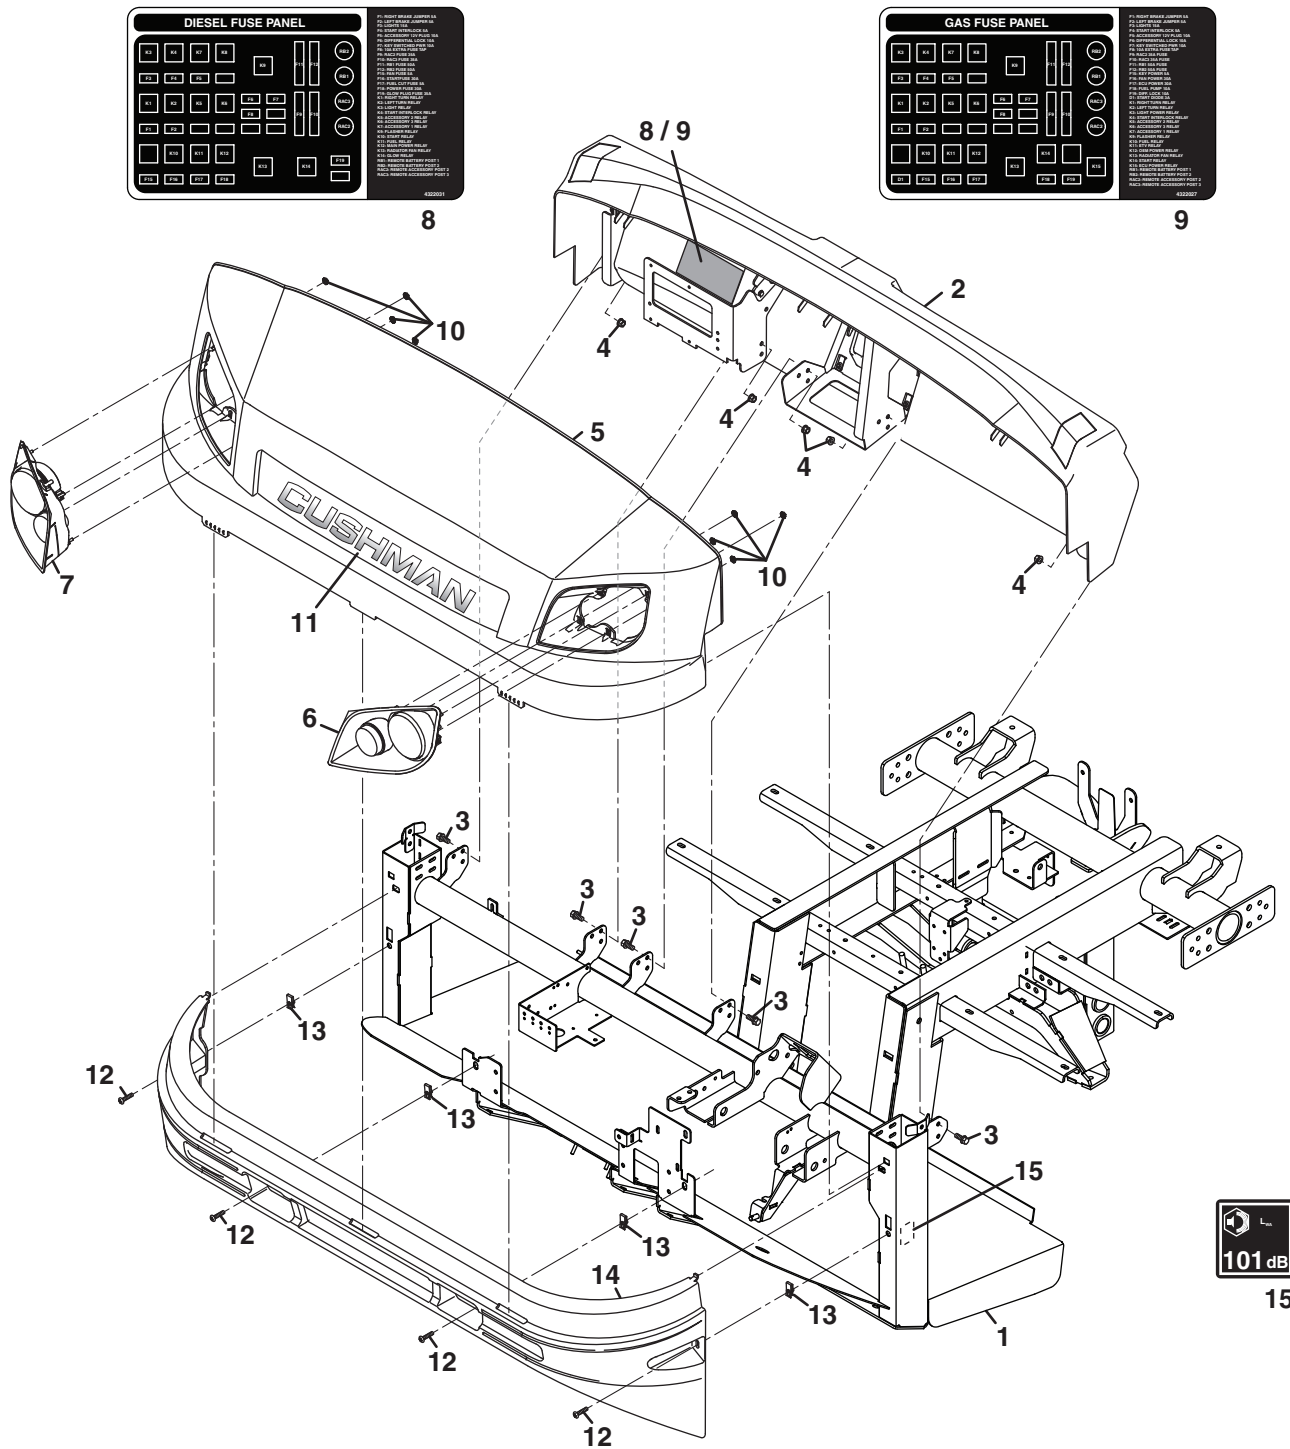

SPRAYTEK XP

Front Panels

Item	Part No.	Qty.	Description
1	4349167	1	Frame, Front
2	REF	1	Dash Board Assembly
3	548971	12	Screw, 5/16-18 x 5/8" Hex Flange
4	548911	12	Nut, 5/16-18 Hex Flange
5	671150GXX	1	Front Cowl
6	644877	1	Headlight, Driver Side
7	644876	1	Headlight, Passenger Side
8	4322031	1	Decal, Diesel Fuse Panel
9	4322027	1	Decal, Gasoline Fuse Panel
10	4316150	8	Nut, Self Threading
11	671177	1	Decal, Cushman
12	800582	4	Screw, 1/4-20 x 3/4" Truss Head
13	4315646	4	Nut, 1/4-20 U-Type
14	4313486	1	Bumper, Front
15	4131531	1	Decal, 101 DB Noise