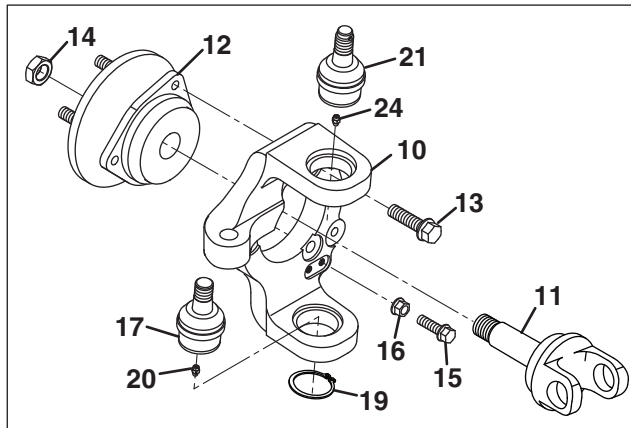

SPRAYTEK XP

4WD Front Axle

Item	Part No.	Qty.	Description
1	N/S	1	4WD Front Axle
2	4316270	1	Cylinder, 4WD Steering
	4329207	1	• Seal Kit
3	548902	8	Screw, 5/16-18 x 1" Hex Flange
4	548911	2	Nut, 5/16-18 Hex Flange
5	4316155	2	Rod, Axial
6	4316156	2	Ball Joint, Tie Rod (Includes Items 7 - 9)
7	4331847	1	• Nut, M14-1.5 Slotted Hex
8	460016	1	• Cotter Pin, 3/32 x 1"
9	548224	1	• Grease Fitting, 1/4 Straight
10	4316692	1	Knuckle, Right Side Steering
11	4321248	2	Stub, Axle Shaft
12	4312789	2	Hub, Wheel
13	4317651	6	Screw, M12-1.75 x 40 mm Hex Head
14	4317626	2	Locknut, M24 x 1.5 Hex Flange
15	800709	2	Screw, 3/8-16 x 1" Hex Flange
16	548804	2	Nut, 3/8-16 Hex
17	4312790	2	Ball Joint, Lower (Includes Items 18 - 20)
18	N/S	1	• Nut, Hex
19	548329	1	• Retaining Ring
20	548224	1	• Grease Fitting, 1/4 Straight
21	4313710	2	Ball Joint, Upper (Includes Items 22 - 25)
22	4325289	1	• Insert, Threaded
23	4325290	1	• Nut, 3/4-16 Slotted Hex
24	471217	1	• Grease Fitting, Straight
25	460030	1	• Cotter Pin, 1/8 x 1-1/4"
26	4317715	2	Bearing, 3/4" Shaft Flanged
27	548898	4	Screw, 1/4-20 x 1" Hex Flange
28	800706	4	Locknut, 1/4-20 Flange Crown
29	400320	2	Nut, M16-1.5 Hex Flange
30	4317069	1	Mount, 4WD Steering
31	4321249	2	U-Joint Cross and Bearing
32	800379	2	Nut, 1/2-13 Hex Flange
33	446142	8	Lockwasher, 3/8 Heavy
34	4321379	8	Clip, U-Joint
35	4306175	2	Plate, 4WD Steering
36	400262	8	Screw, 3/8-16 x 1" Hex Head
37	400152	2	Screw, M16-1.5 x 45 mm Hex Flange
38	4306157	1	Rod, 4WD Steering Support
39	4312906	1	Knuckle, Left Side Steering