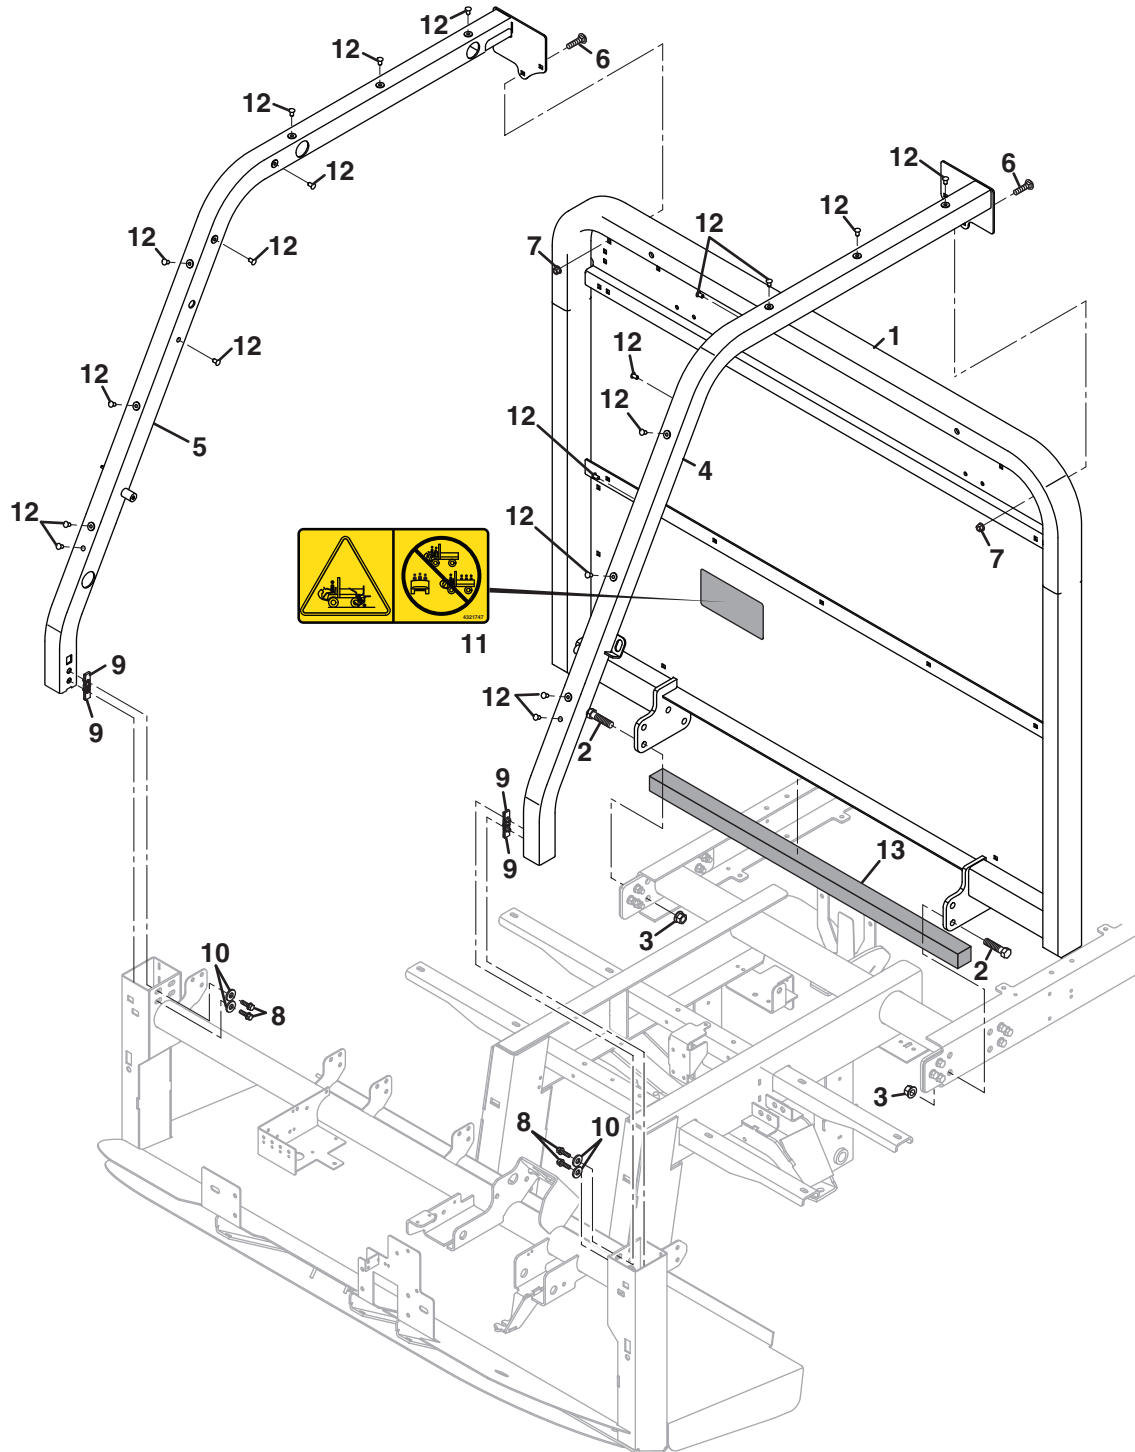

SPRAYTEK XP

ROPS

Item	Part No.	Qty.	Description
1	4294692	1	ROPS, 2 Post
2	400411	8	Screw, 1/2-13 x 1-3/4" Hex Grade 8
3	800379	8	Nut, 1/2-13 Hex Flange
4	4319026	1	Post, Driver Side ROPS (4 Post ROPS Only)
5	4319027	1	Post, Passenger Side ROPS (4 Post ROPS Only)
6	441602	4	Carriage Bolt, 1/4-20 x 3/4" (4 Post ROPS Only)
7	548911	4	Nut, 5/16-18 Hex Flange (4 Post ROPS Only)
8	548045	4	Screw, 1/4-20 x 3/4" Hex Flange (4 Post ROPS Only)
9	4315646	4	Nut, 1/4-20 U-Type (4 Post ROPS Only)
10	453023	4	Flat Washer, 1/4 (4 Post ROPS Only)
11	4321747	1	Decal, Capacity Warning
12	4331767	20	Plug, 5/16 x 1/2" Fir Tree
13	4138359	AR	Foam, 36" Lg