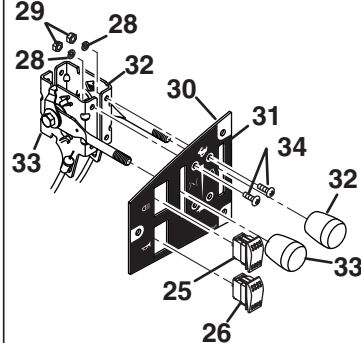

SPRAYTEK XP

Dashboard

Standard Panel

Diesel Speed Control Panel Option

Gas Speed Control Panel Option

Item	Part No.	Qty.	Description
1	671853	1	Dashboard
2	4317266	1	Support, Left Side Dash
3	4315646	19	Nut, 1/4-20 U-Type
4	4317267	1	Support, Center Dash
5	4308960	1	Support, Dash
6	4308959	1	Support, Right Side Dash
7	4308956	1	Bracket, Handle Support
8	548045	2	Screw, 1/4-20 x 3/4" Hex Flange
9	4326289	1	Handle, Grab
10	404016	16	Screw, 1/4-20 x 5/8" Truss Head
11	4315826	2	Cover, Left Side Screw
12	4315827	2	Cover, Right Side Screw
13	444304	2	Nut, #6-32 Hex
14	669954	1	Cluster, Instrument
15	4313708	1	Plate, Control Panel
16	4319447	1	Decal, Control Panel
17	4324687	1	Switch, Differential Lock
18	843942	1	Socket, 12V Accessory Plug
19	4283269	1	Switch, 3 Position Ignition (Includes Items 20 - 22)
20	4283653	1	• Nut, Backing
21	4283652	1	• Nut, Switch Face
22	4283654	1	• Key
23	4308964	1	Panel, Left Side Dash
24	4319606	1	Decal, Left Side Dash
25	4130132	1	Switch, Lights
26	4130133	1	Switch, Horn
27	4225220	3	Plug, Panel
28	446118	4	Lockwasher, #10
29	444310	4	Nut, #10-24 Hex Flange
30	4308875	1	Panel, Diesel Speed Control
31	4319448	1	Decal, Diesel Speed Control
32	4305936	1	Cable, Governor Control
33	4302212	1	Cable, Hand Throttle
34	800271	4	Screw, #10-24 x 1/2" Pan Head
35	4324708	1	Switch, Stationary/Cruise
36	4324707	1	Switch, Set/Resume
37	4319627	1	Panel, Gas Speed Control
38	4319666	1	Decal, Gas Speed Control
39	4324706	1	Switch, Hi-Lo Control
40	4201880	2	Screw, #6-32 x 1/2" Flat Head
41	447002	2	Lockwasher, #6 External Tooth