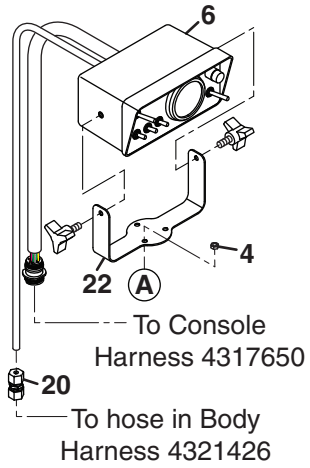

Raven 440 Controller + SharpShooter

SPRAYTEK XP

Sprayer Controller Options

Raven 203 Controller