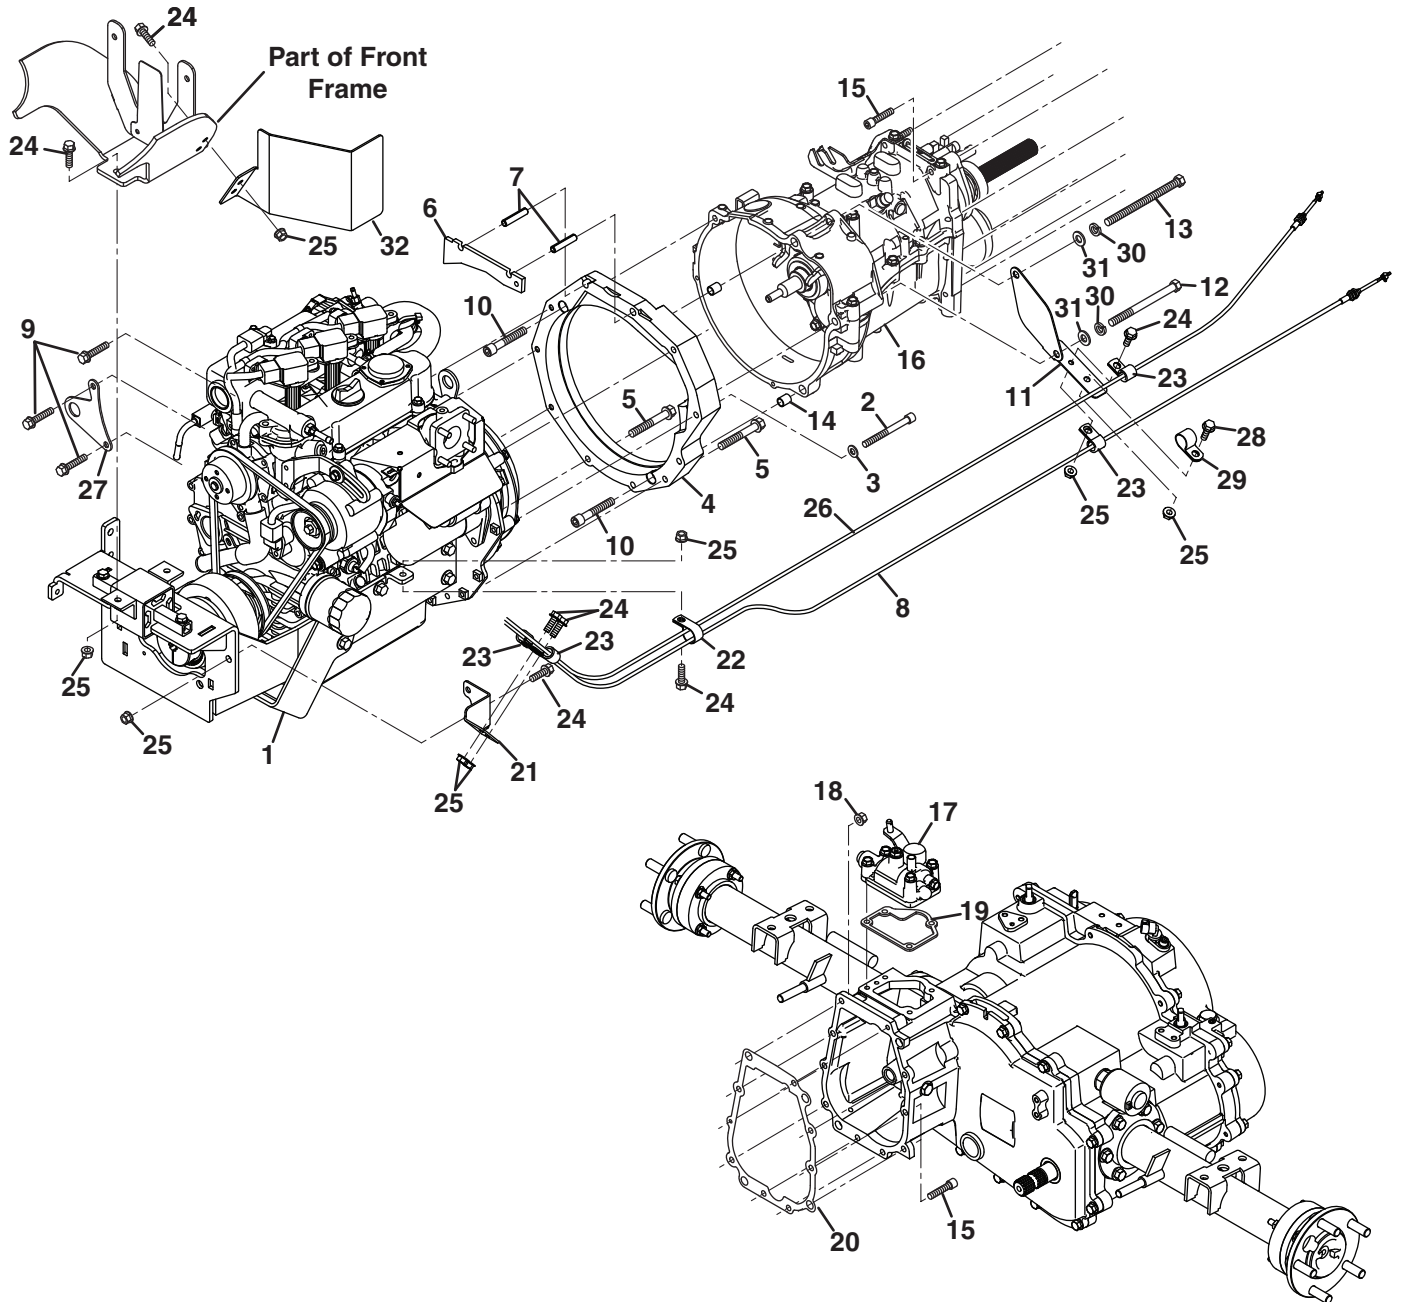

SPRAYTEK XP

Gas Engine and Transmission Mount

Item	Part No.	Qty.	Description
1	REF	1	Gas Engine (Includes Items 1 - 4)
2	450020	1	Screw, M8-1.25 x 60 mm Hex Socket (Grade 8)
3	450390	1	Flat Washer, M8
4	4318768	1	Adapter, Transmission
5	452393	5	Screw, M8-1.25 x 60 mm Hex Flange
6	4320086	1	Plate, Spacer
7	461406	2	Roll Pin, 3/8 x 1-3/4"
8	4316308	1	Cable, Control (4WD Only)
9	452390	3	Screw, M8-1.25 x 30 mm Hex Flange
10	800949	2	Screw, M10-1.25 x 50 mm Hex Soc
11	4318026	1	Bracket, Starter Cover
12	401213	1	Screw, 3/8-16 x 4-1/2" Hex Head
13	548849	1	Screw, 3/8-16 x 4-3/4" Hex Head
14	842961	2	Sleeve, Alignment
15	4324749	9	Screw, M8-1.25 x 30 mm Hex Socket (Grade 8)
16	4317490	1	Transmission, 5 Speed Manual (Includes Items 17 - 20)
17	REF	1	• Case, Gear Lever
18	450324	1	• Nut, M8-1.25 Hex Flange
19	845223	1	• Gasket, Shift Case
20	2700121	1	• Gasket, Housing to Trasmision
21	4318766	1	Bracket, Control Cables
22	48228-1A	1	Clip, 7/8" Insulated Cable
23	366424	2	Clamp, 1/2" (2WD Only)
23	366424	4	Clamp, 1/2" (4WD Only)
24	400025	9	Screw, 5/16-18 x 7/8" Hex Flange (2WD Only)
24	400025	11	Screw, 5/16-18 x 7/8" Hex Flange (4WD Only)
25	548911	9	Nut, 5/16-18 Hex Flange (2WD Only)
25	548911	11	Nut, 5/16-18 Hex Flange (4WD Only)
26	4316308	1	Cable, Hi-Lo Control
27	4317766	1	Bracket, Bulkhead
28	548902	1	Screw, 5/16-18 x 1" Hex Flange
29	345671	1	Clamp, 3/4"
30	446140	2	Lockwasher, 3/8 Heavy
31	453011	2	Flat Washer, 3/8
32	4333746	1	Deflector, Engine Cooling