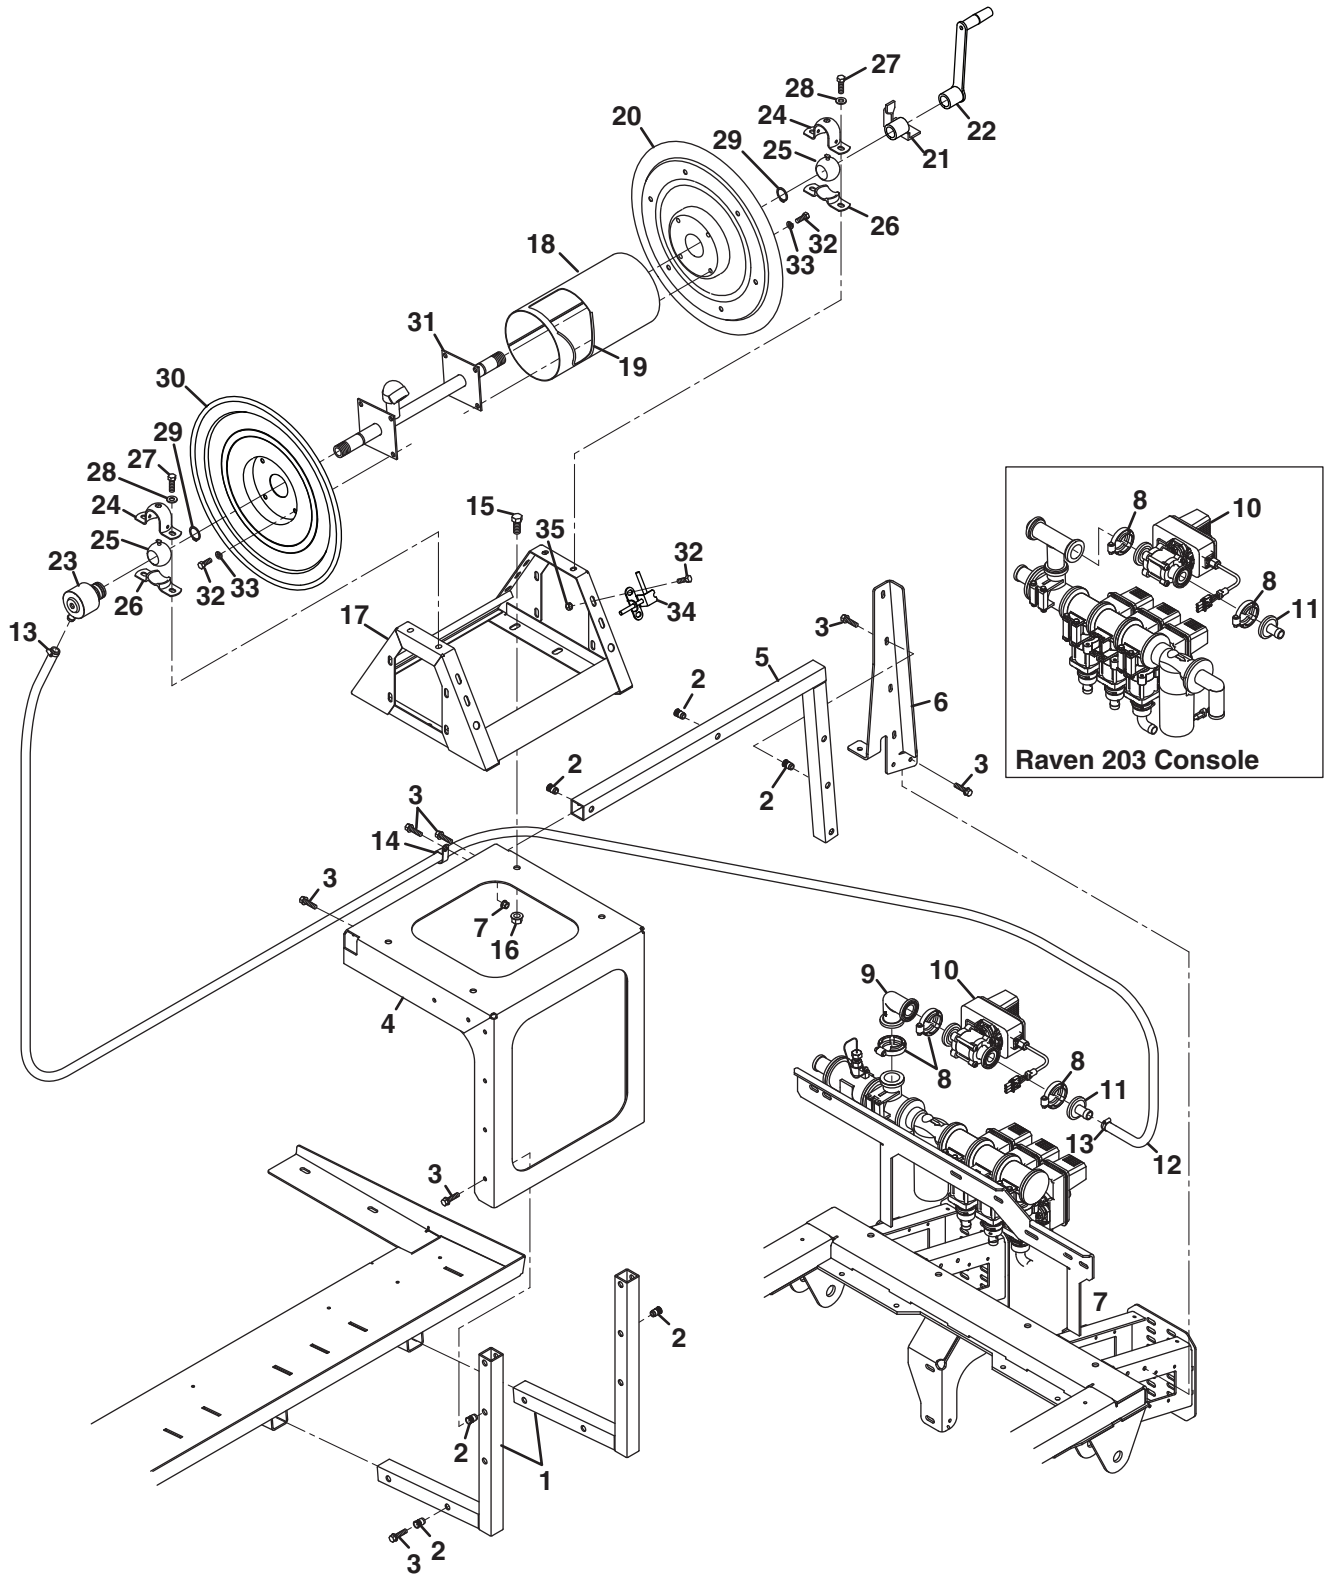

SPRAYTEK XP

Manual Rewind Hose Reel

Accessory Part No. 4322126

Item	Part No.	Qty.	Description
1	4329186	2	Support, Hose Reel
2	400150	12	Nut, 5/16-18 Insert Clinch
3	800710	16	Screw, 5/16-18 x 1" Hex Flange
4	4322127	1	Platform, Hose Reel
5	4331296	1	Support, Rear Hose Reel
6	4340466	1	Bracket, Rear Hose Reel
7	548911	4	Nut, 5/16-18 Hex Flange
8	4319808	3	Clamp, #50 Flange
9	4320707	1	Elbow, #50 Flange
10	4321326	1	Valve, #50 Flange 2-Way Electric Ball
11	4324106	1	Fitting, #50 Flange x 3/4" Hose Barb
12	4335456	AR	Hose, Valve to Hose Reel, 57" Lg
13	4319952	2	Clamp, 11/16 to 1-1/4" Hose
14	831225	1	Clamp, Hose
15	400404	4	Screw, 1/2-13 x 1" Hex Head
16	800379	4	Nut, 1/2-13 Hex Flange
	4320726	1	Hose Reel, Manual Rewind
17		1	• Frame, Hose Reel
18		1	• Drum, Center
19		1	• Trim
20		1	• Disk, Reel
21		1	• Brake
22		1	• Crank
23		1	• Swivel, Hose Inlet
24		2	• Mount, Top Pillow Block
25		2	• Ball, Bearing
26		2	• Mount, Bottom Pillow Block
27	400262	4	• Screw, 3/8-16 x 1" Hex Head
28	303873	4	• Flat Washer, 3/8
29		2	• Retaining Ring
30		1	• Disk, Reel
31		1	• Axle, Hose Reel
32	400184	10	• Screw, 5/16-18 x 3/4" Hex Head
33	446134	8	• Lockwasher, 5/16
34		1	• Lock Pin
35	445802	2	• Nut, 5/16-18 Nylon Insert
36	4130132	1	Switch, Hose Reel Valve (Not Shown)