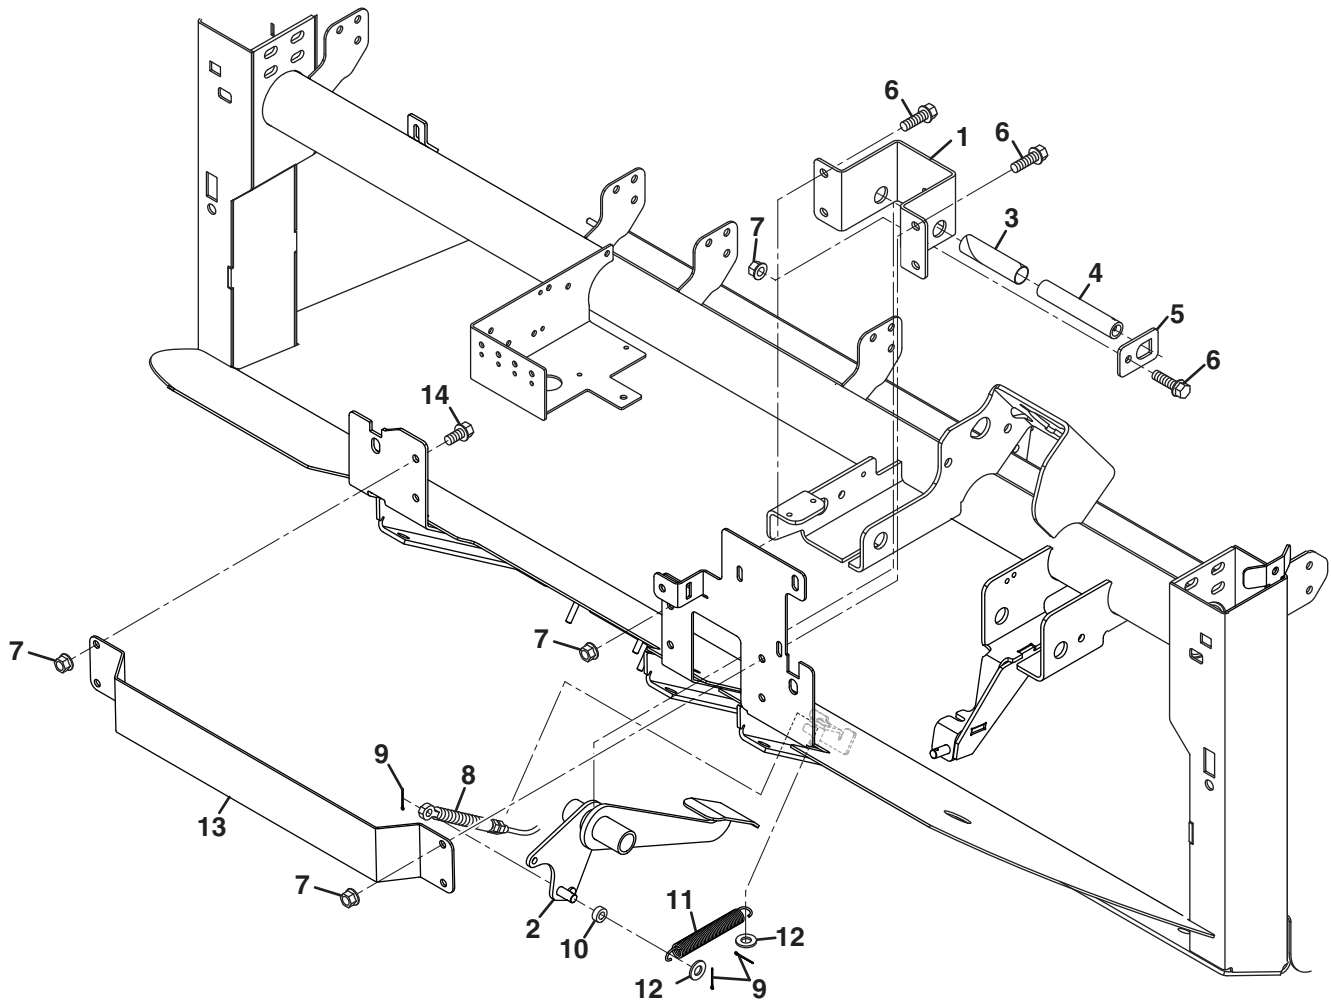

SPRAYTEK XP

Diesel Accelerator Pedal

Diesel Engine Option

Item	Part No.	Qty.	Description
1	4305758	1	Bracket, Accelerator Pedal
2	4306088	1	Pedal, Accelerator
3	4317566	1	Bearing, Pivot
4	840725	1	Pin, Pivot
5	842935	1	Tab, Locking
6	800710	5	Screw, 5/16-18 x 1" Hex Flange
7	548911	7	Nut, 5/16-18 Hex Flange
8	4306075	1	Cable, Accelerator
9	306328	3	Cotter Pin, 3/32 x 3/4"
10	4205942	1	Spacer,
11	4328206	1	Spring, Pedal Return
12	453011	2	Flat Washer, 3/8
13	4299379	1	Guard, Steering Tube
14	548971	2	Screw, 5/16-18 x 5/8" Hex Flange