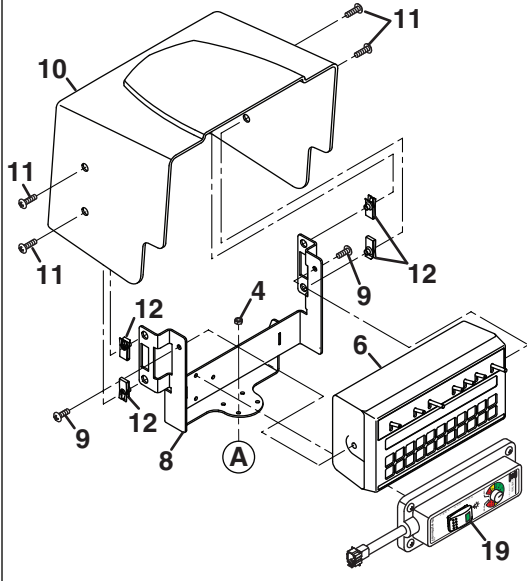

SPRAYTEK XP

Sprayer Controller Options

Raven 203 Controller

Raven 440 Controller

Envizio Pro II Controller + Sharpshooter

Raven 440 Controller + SharpShooter

Item	Part No.	Qty.	Description
1	4394552	1	Ram Mount
2	4334127	4	Screw, #10-32 x 1" Round Head
3	303952	8	Flat Washer, #10
4	4334131	8	Nut, #10-32 Hex Flange
5	4334126	4	Screw, #10-32 x 3/4" Round Head
6	4319833	1	Console, Raven 203 (Includes knobs) (203 Controller)
		1	• Fuse, 15 Amp
6	4319832	1	Console, Raven 440 (440 Controller)
		1	• Fuse, 15 Amp
6	4325035	1	Controller, Envizio Pro with WAAS (Envizio Pro II Controller)
7	4325036	1	Switch Pro (Envizio Pro II Option)
8	4324806	1	Mount, 440 Console (440 + SharpShooter Option)
9	404016	2	Screw, 1/4-20 x 5/8" Truss Head (440 Controller)
10	4324726	1	Visor, 440 Console (440 Controller)
11	800582	4	Screw, 1/4-20 x 3/4" Truss Head (440 Controller)
12	4315646	4	Nut, 1/4-20 U-Type (440 and Envizio Pro II Option)
13	4324811	1	Mount (Envizio Pro II Controller)
14	800021	4	Screw, #10-24 x 1/2" Truss Head (Envizio Pro II Controller)
15	800178	2	Screw, #8-32 x 1/2" Round Head (Envizio Pro II Controller)
16	453004	2	Flat Washer, #8 (Envizio Pro II Controller)
17	4331049	1	Visor (Envizio Pro II Controller)
18	404016	4	Screw, 1/4-20 x 5/8" Truss Head (Envizio Pro II Controller)
19		1	SharpShooter Pulse Generator (440 + SharpShooter and Envizio Pro II Controller)
	5003280	1	• Fuse, 10 Amp Pulse Generator
20	4326946	1	Connector, 1/4" Hose (203 Controller)
21	4324809	1	Mount, 440 Console
22	4319986	1	Mount, 203 Console