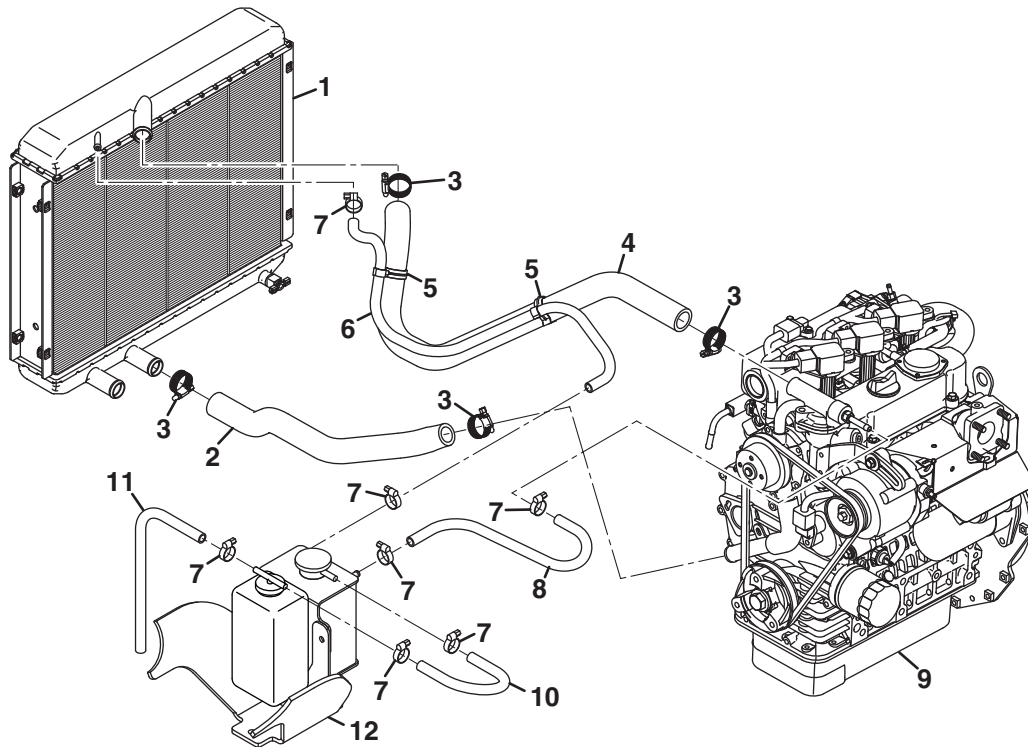

Item	Part No.	Qty.	Description
1	4315435	1	Radiator
2	4303676	1	Hose, Lower Radiator
3	319914	4	Clamp, Hose
4	4304000	1	Hose, Upper Radiator
5	4320566	2	Hose Clamp
6	554748	AR	Hose, Radiator to Expansion Tank, 28" Lg
7	48540-01	7	Clamp, Worm Gear
8	554748	AR	Hose, Engine to Expansion Tank, 13" Lg
9	4357326	1	Engine, Kubota WG972 EFI
10	554748	AR	Hose, Expansion Tank to Tank, 7.5" Lg
11	554748	AR	Hose, Overflow Tank Drain, 11.5" Lg
12	REF	1	Tank Assembly