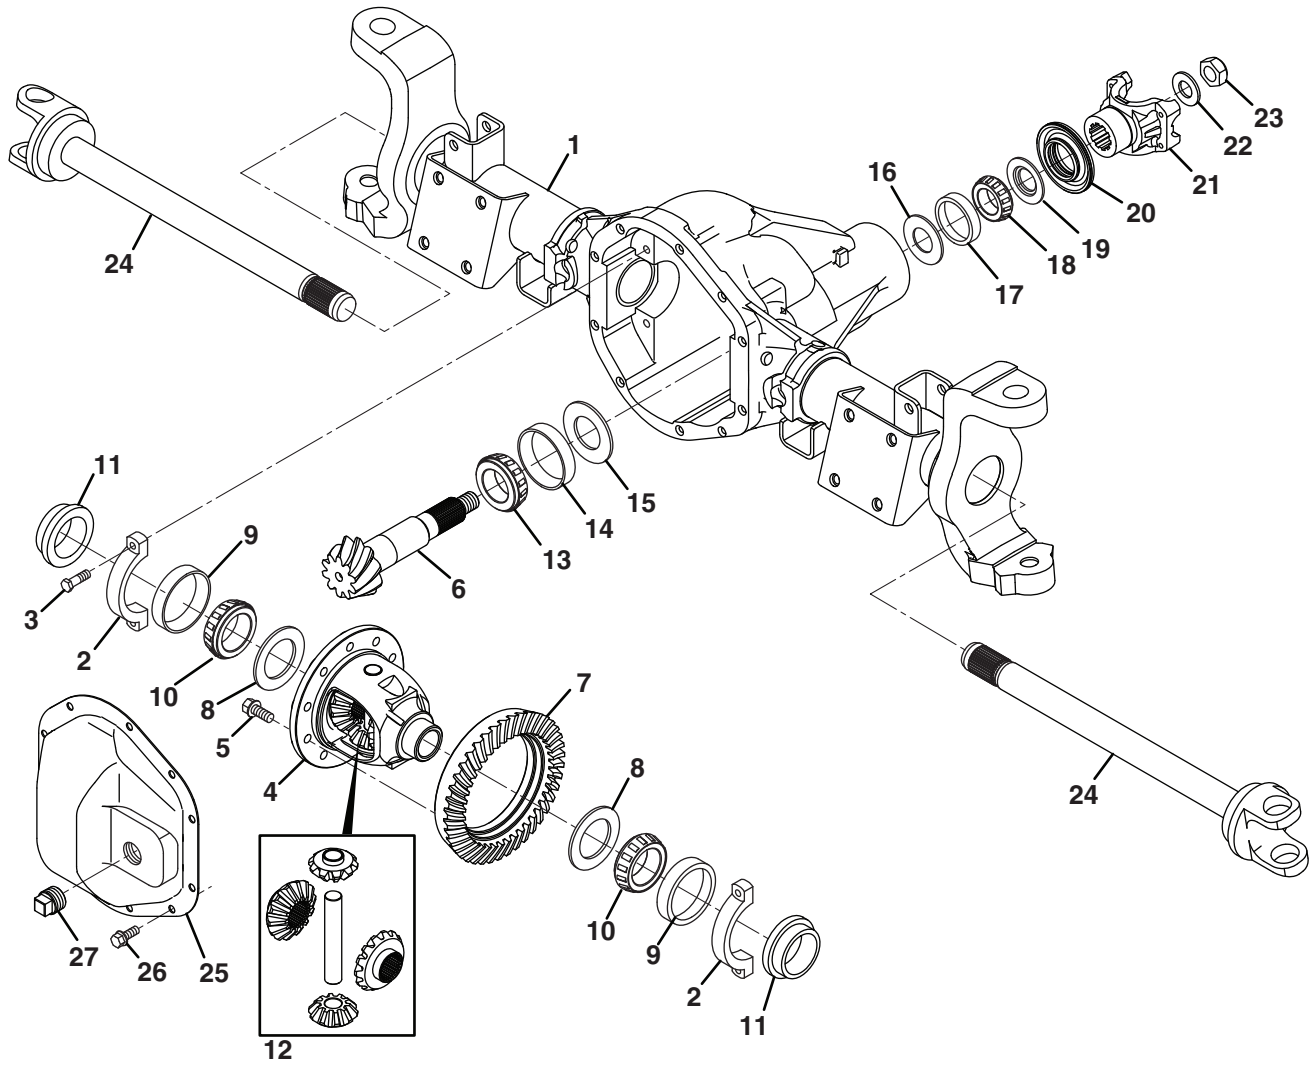

SPRAYTEK XP

Front Axle Breakdown

Item	Part No.	Qty.	Description
1	4358426	1	Front Axle
2	N/S	2	Cap, Bearing
3	N/S	2	Screw, Bearing Cap
4	4321306	1	Carrier, Differential
5	4321346	10	Screw, 3/8-24 x 7/8" Hex Flange
	4321247	1	Set, Ring and Pinion Gear
6	N/S	1	• Gear, Pinion
7	N/S	1	• Gear, Ring
8	4321375	1	Kit, Carrier Shim
9	4321367	2	Race, Carrier Bearing
10	4321366	2	Bearing, Carrier
11	4321046	2	Seal, Axle Shaft
12	4321307	1	Gear Set, Differential Spider
13	4321368	1	Bearing, Inner Pinion
14	4321369	1	Race, Inner Pinion Bearing
15	4321376	1	Kit, Pinion Depth Shim
16	4321377	1	Kit, Pinion Preload Shim
17	4321371	1	Race, Outer Pinion Bearing
18	4321370	1	Bearing, Outer Pinion
19	4321374	1	Baffle, Outer
20	4321286	1	Seal, Pinion
21	4321252	1	Yoke
22	4321251	1	Washer, Pinion
23	4321250	1	Nut, 3/4-16 Crimp
24	4317586	2	Shaft, Axle
25	4321086	1	Cover, Transfer Case
26	4321186	10	Screw, 5/16-18 x 5/8" Hex Flange
27	4321087	1	Plug, Drain
28	836852	1	Breather
29	4321347	1	Kit, Master Bearing (Includes items 8-10, 13-18, 20, 22, 23)
30	4330932	1	Kit, Pinion Seal (Includes 20, 22, 23)