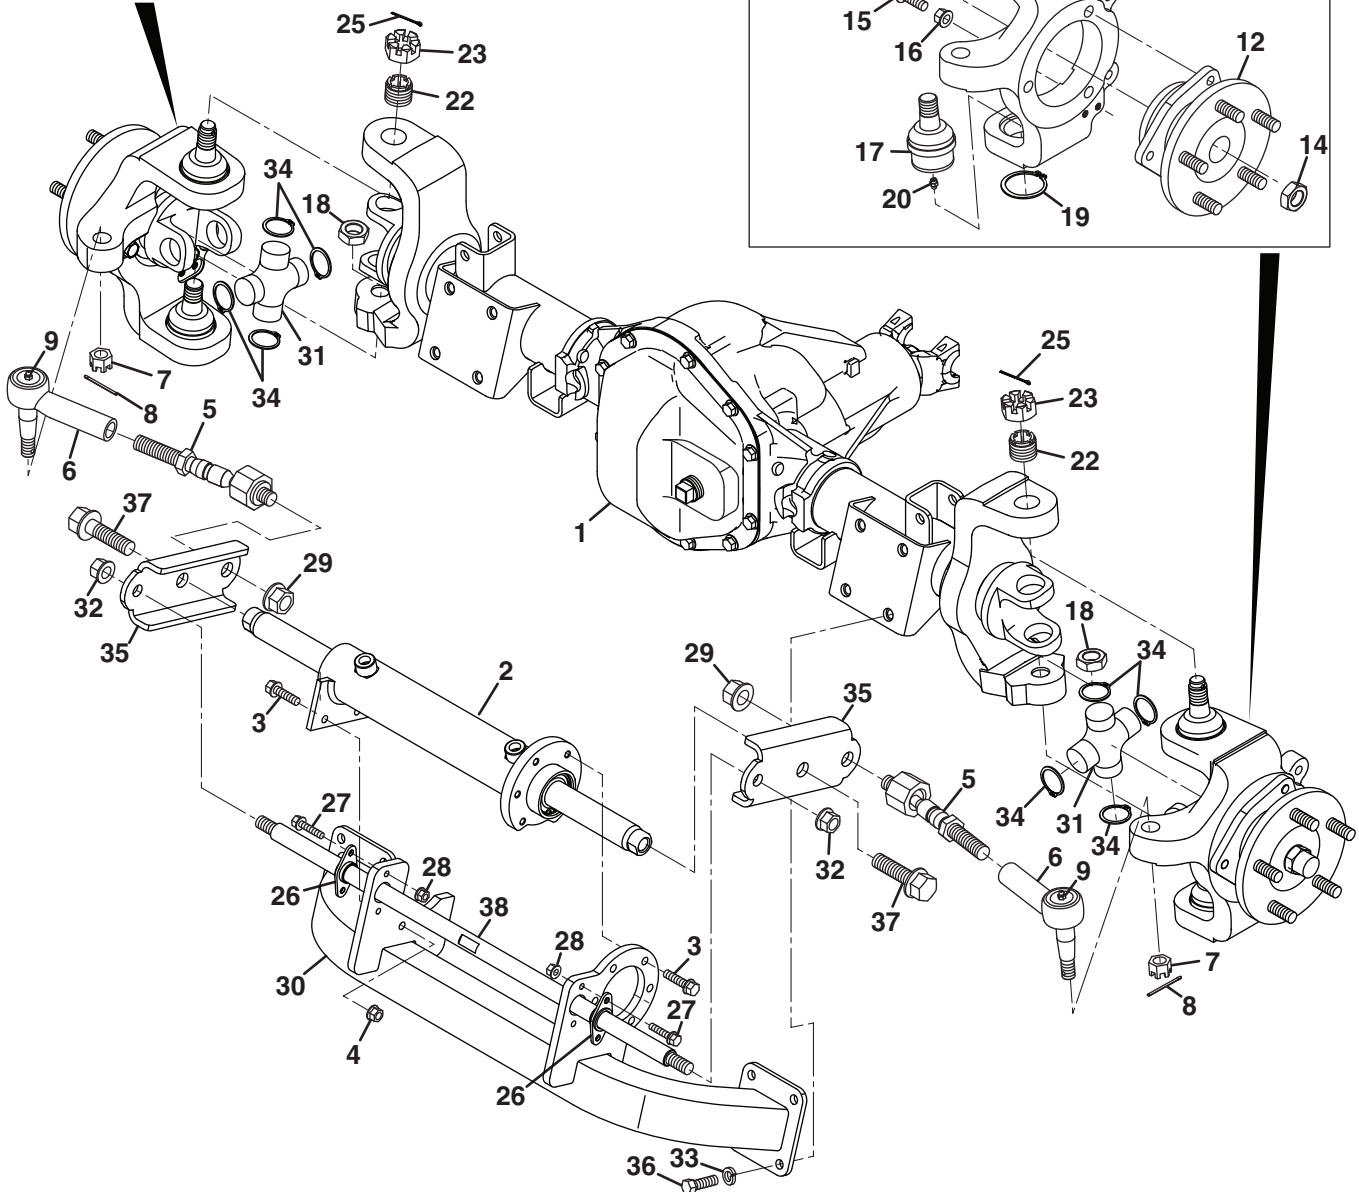

SPRAYTEK XP

4WD Front Axle

Item	Part No.	Qty.	Description
1	N/S	1	4WD Front Axle
2	4316270	1	Cylinder, 4WD Steering
	4329207	1	• Seal Kit
3	548902	8	Screw, 5/16-18 x 1" Hex Flange
4	548911	2	Nut, 5/16-18 Hex Flange
5	4316155	2	Rod, Axial
6	4316156	2	Ball Joint, Tie Rod (Includes Items 7 - 9)
7	4331847	1	• Nut, M14-1.5 Slotted Hex
8	460016	1	• Cotter Pin, 3/32 x 1"
9	548224	1	• Grease Fitting, 1/4 Straight
10	4316692	1	Knuckle, Right Side Steering
11	4321248	2	Stub, Axle Shaft
12	4312789	2	Hub, Wheel
13	4317651	6	Screw, M12-1.75 x 40 mm Hex Head
14	4317626	2	Locknut, M24 x 1.5 Hex Flange
15	800709	2	Screw, 3/8-16 x 1" Hex Flange
16	548804	2	Nut, 3/8-16 Hex
17	4312790	2	Ball Joint, Lower (Includes Items 18 - 20)
18	N/S	1	• Nut, Hex
19	548329	1	• Retaining Ring
20	548224	1	• Grease Fitting, 1/4 Straight
21	4313710	2	Ball Joint, Upper (Includes Items 22 - 25)
22	4325289	1	• Insert, Threaded
23	4325290	1	• Nut, 3/4-16 Slotted Hex
24	471217	1	• Grease Fitting, Straight
25	460030	1	• Cotter Pin, 1/8 x 1-1/4"
26	4317715	2	Bearing, 3/4" Shaft Flanged
27	548898	4	Screw, 1/4-20 x 1" Hex Flange
28	800706	4	Locknut, 1/4-20 Flange Crown
29	400320	2	Nut, M16-1.5 Hex Flange
30	4317069	1	Mount, 4WD Steering
31	4321249	2	U-Joint Cross and Bearing
32	800379	2	Nut, 1/2-13 Hex Flange
33	446142	8	Lockwasher, 3/8 Heavy
34	4321379	8	Clip, U-Joint
35	4306175	2	Plate, 4WD Steering
36	400262	8	Screw, 3/8-16 x 1" Hex Head
37	400152	2	Screw, M16-1.5 x 45 mm Hex Flange
38	4306157	1	Rod, 4WD Steering Support
39	4312906	1	Knuckle, Left Side Steering