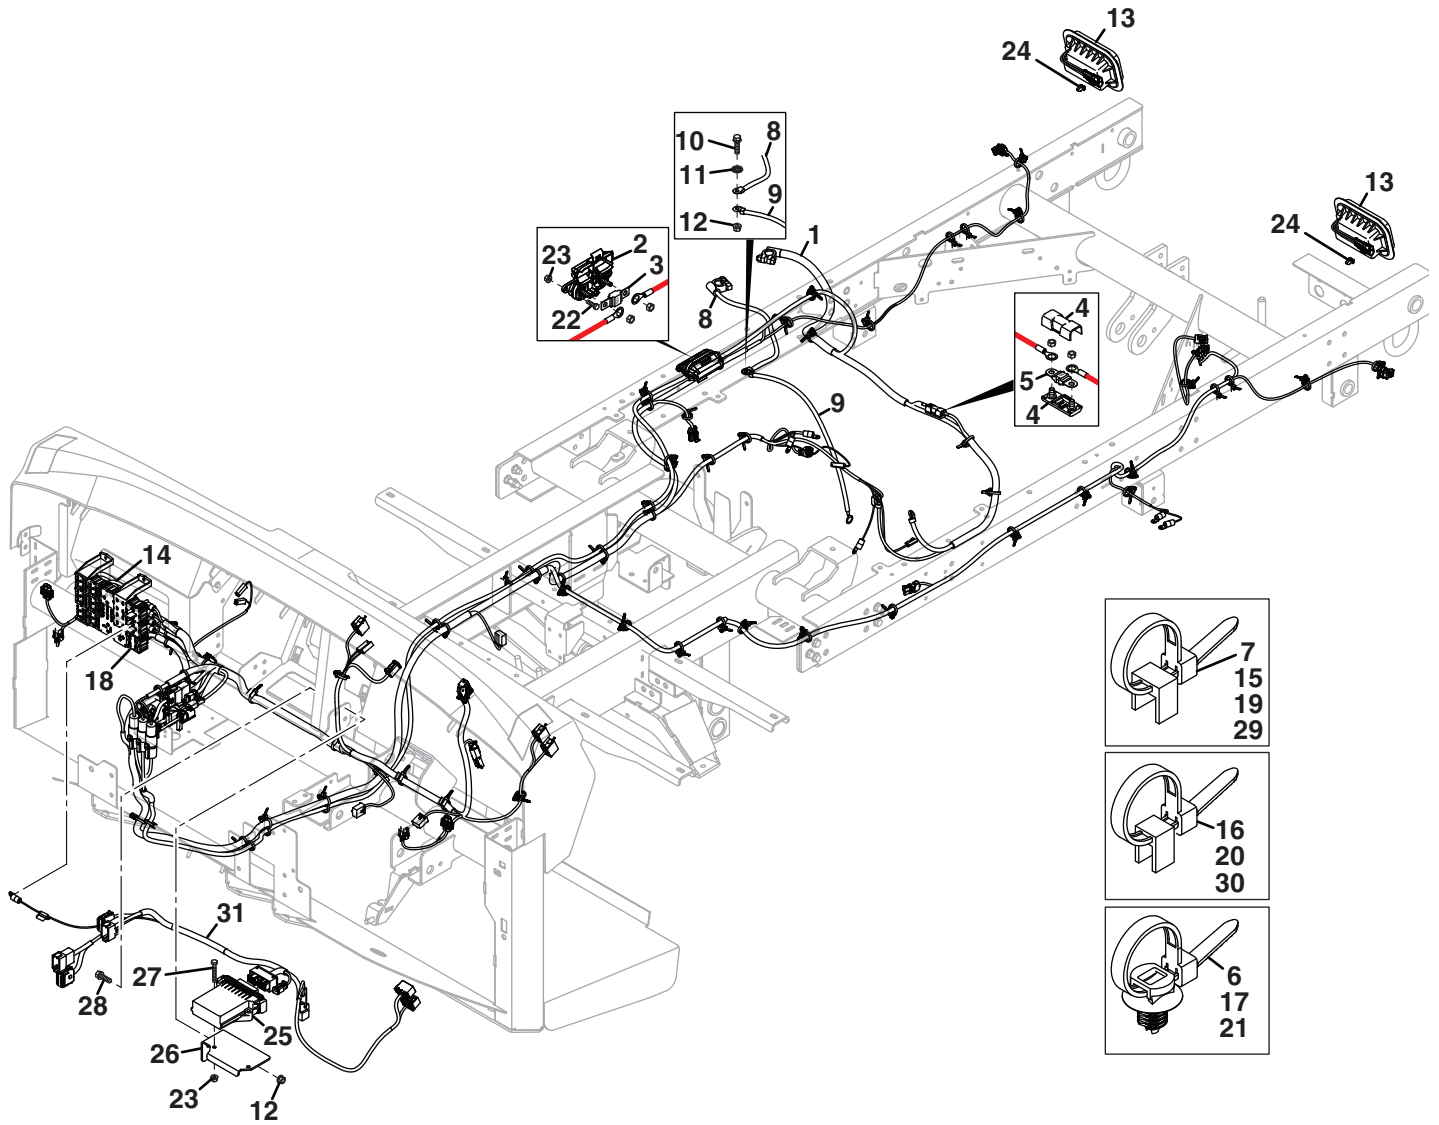

SPRAYTEK XP

Harness Routing

Item	Part No.	Qty.	Description
1	4302494	1	Positive Battery Cable
2	N/S	1	• Holder, Fuse
3	4317750	1	• Fuse, 175 Amp MIDI HD
4	4317748	1	• Holder, Fuse
5	4317749	1	• Fuse, 60 Amp MIDI SLO BLO
6	4167640	16	• Cable Tie, Fir Tree
7	4316368	3	• Cable Tie, 1/8 to 1/4" Edge Clip
8	4316867	1	Cable, Negative Battery
9	4271132	1	Cable, Engine Ground
10	548902J	1	Screw, 5/16-18 x 1" Hex Flange
11	447216	2	Lockwasher, 3/8" Internal Tooth
12	548911J	4	Nut, 5/16-18 Hex Flange
13	4304863	2	Tail Light
	822049	1	• Bulb, Tail Light
14	4294270	1	Harness, Main
15	4316368	2	• Cable Tie, 1/8 to 1/4" Edge Clip
16	4316369	4	• Cable Tie, 1/32 to 1/8" Edge Clip
17	4167640	5	• Cable Tie, Fir Tree
18	4395847	1	Harness, Diesel Engine Option
18	4395846	1	Harness, Gas Engine Option
19	4316368	5	• Cable Tie, 1/8 to 1/4" Edge Clip (Diesel)
19	4316368	3	• Cable Tie, 1/8 to 1/4" Edge Clip (Gas)
20	4316369	2	• Cable Tie, 1/32 to 1/8" Edge Clip (Diesel)
20	4316369	5	• Cable Tie, 1/32 to 1/8" Edge Clip (Gas)
21	4167640	35	• Cable Tie, Fir Tree (Diesel)
21	4167640	41	• Cable Tie, Fir Tree (Gas)
22	548045	2	Screw, 1/4-20 x 3/4" Hex Flange
23	548910J	4	Nut, 1/4-20 Hex Flange
24	4332986	2	Clip, Push On
25	4326352	1	Controller, Gas Cruise (Gas Speed Control Option)
26	4334929	1	Bracket, Gas Controller (Gas Speed Control Option)
27	400116	2	Screw, 1/4-20 x 1-1/2" Hex Head (Gas Speed Control Option)
28	400025	3	Screw, 5/16-18 x 7/8" Hex Flange (Gas Speed Control Option)
29	4316368	2	Cable Tie, 1/8 to 1/4" Edge Clip (Gas Speed Control Option)
30	4316369	2	Cable Tie, 1/32 to 1/8" Edge Clip (Gas Speed Control Option)
31	4326350	1	Harness, Gas Cruise (Gas Speed Control Option)
	4312215	1	• Fuse, 5 Amp Mini