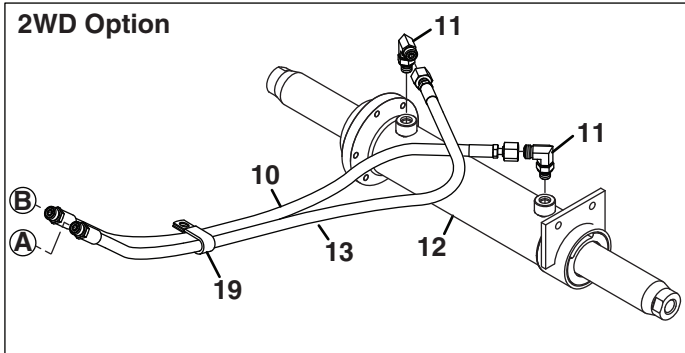

SPRAYTEK XP

Steering Hydraulics

Item	Part No.	Qty.	Description
1	4331786	1	Hose, Steering Valve Pressure
	339909	1	• O-Ring, -6 ORFS
2	4299385	1	Hose, Steering Valve (Steering Valve Port P)
3	4303996	1	Valve, Steering
	4197940	1	• Seal Kit
	339909	3	• O-Ring, -6 ORFS
	339908	2	• O-Ring, -4 ORFS
4	4329770	1	Hose, Lift Valve Pressure (Steering Valve Port E)
5	4303838	1	Tube, Lift Valve Pressure
	339909	1	• O-Ring, -6 ORFS
6	4311542	1	Hose, Steering Return (Steering Valve Port T)
7	4303840	1	Tube, Steering Return
	339909	1	• O-Ring, -6 ORFS
8	4329769	1	Hose, Left Turn Pressure (Steering Valve Port L)
9	4332086	1	Tube, Left Turn Pressure
	339908	1	• O-Ring, -4 ORFS
10	4331572	1	Hose, Left Turn Pressure (Right Side Steering Cylinder Port)
11	340055	2	Fitting, -4 ORB x -4 ORFS 90°
	339896	1	• O-Ring, -4 ORB
	339908	1	• O-Ring, -4 ORFS
12	4303015	1	Cylinder, 2WD Steering
	4329207	1	• Seal Kit
12	4316270	1	Cylinder, 4WD Steering
	4329207	1	• Seal Kit
13	4331572	1	Hose, Right Turn Pressure (Left Side Steering Cylinder Port)
14	4332087	1	Tube, Right Turn Pressure
	339908	1	• O-Ring, -4 ORFS
15	4311533	1	Hose, Right Turn Pressure (Steering Valve Port R)
16	364221	3	Clamp, Double 3/8" Tube
17	4244342	2	Clamp, Double 1/4" Tube
18	345671	2	Clamp, 3/4" Hose
19	3008820	1	Clamp, Double 1/2" Hose