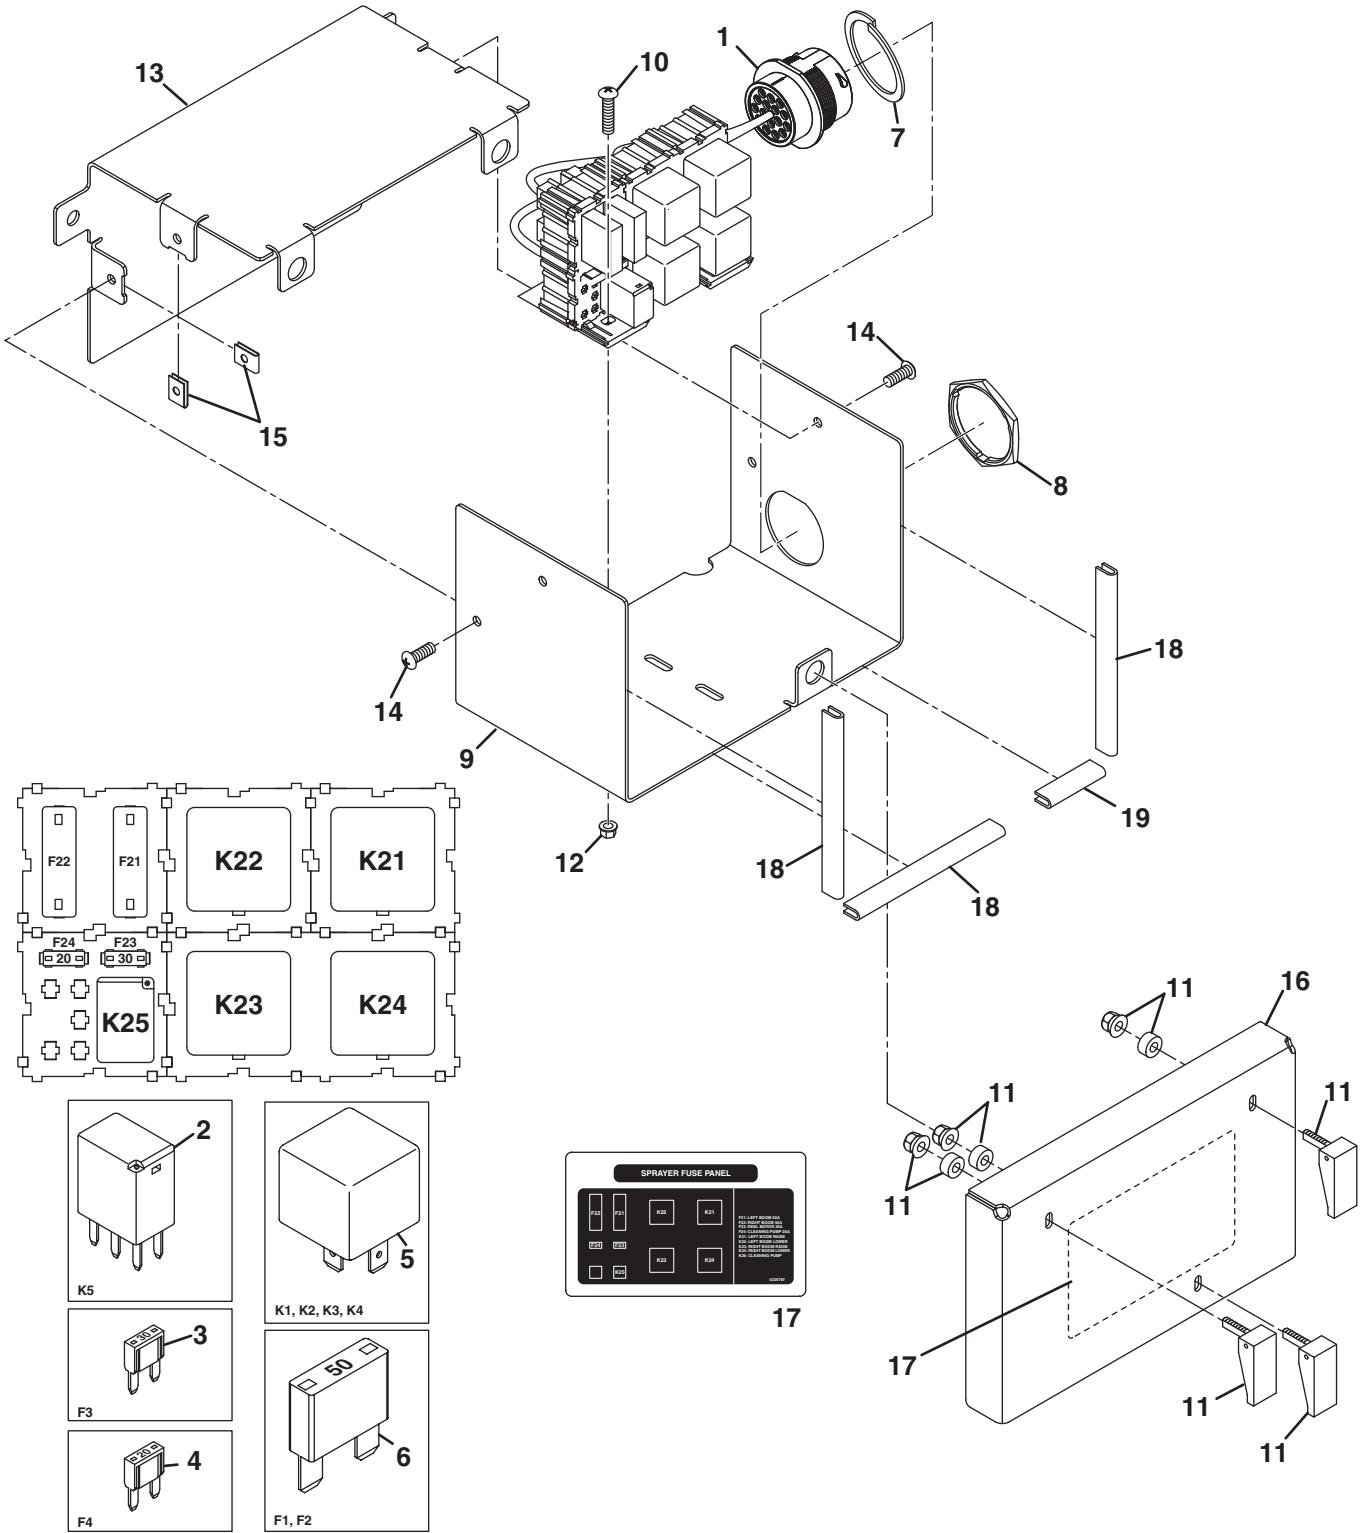

SPRAYTEK XP

Relay Box

Item	Part No.	Qty.	Description
1	4321429	1	Harness, Spraytek Power
2	4329751	1	• Relay, 12V, 35A, 280 Micro
3	4312216	1	• Fuse, 30 Amp Mini
4	4312214	1	• Fuse, 20 Amp Mini
5	4193880	4	• Relay, 12V, 40 Amp SPDT
6	4220220	2	• Fuse, 50 Amp Maxi
7	554492	2	• Lockwasher, Size 24
8	554493	2	• Panel Nut, Size 24
9	4322669	1	Panel, Relay Box
10	403914	4	Screw, #10-24 x 3/4" Truss Head
11	3002098	3	Latch, Swell
12	800521	4	Nut, #10-24 Hex Flange
13	4322706	1	Panel, Relay Box
14	548900	4	Screw, #10-24 x 1/2" Hex Head
15	445207	4	Nut, #10-24 Tinnerman
16	4322668	1	Panel, Relay Box Cover
17	4325787	1	Decal, Relay Box
18	108194-A3	AR	Channel, Flex Trim, 4.8" Lg
19	108194-A3	AR	Channel, Flex Trim, 1.8" Lg