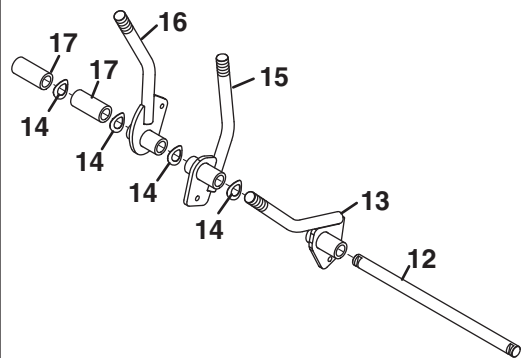

SPRAYTEK XP

Control Levers

2WD Option Control Levers

4WD Option Control Levers

Item	Part No.	Qty.	Description
1	4312068	1	Bracket, Center Base
2	4302854	1	Parking Brake Lever (Includes Items 3 - 6)
3	N/S	1	• Clevis Pin
4	545234	2	• Clevis Pin
5	460004	2	• Cotter Pin, 1/16 x 3/4"
6	N/S	2	• Spacer Plate
7	403751	4	Screw, 5/16-18 x 3/4" Hex Flange
8	548911	12	Nut, 5/16-18 Hex Flange
9	4304018	2	Cable, Parking Brake
10	4312072	1	Bracket, Console
11	548971	8	Screw 5/16-18 x 5/8" Hex Flange
12	4312066	1	Pin, Pivot
13	4306206	1	Lever, Hi/Lo Rear Axle
14	454025	4	Washer, 1/2" Spring
15	4306205	1	Lever (4WD Only)
16	4306204	1	Lever, Lift/Lower
17	4312073	3	Spacer, Lever (2WD Only)
17	4312073	2	Spacer, Lever (4WD Only)
18	4312069	2	Plate, Pivot Hold Down
19	4316308	1	Cable, Hi-Lo Control
20	821164	2	Hair Pin, 1/4 x 1-1/8 x 1/16"
21	4316846	1	Bracket, Control Cable
22	4316308	1	Cable, Control (4WD Only)
23	4312070	1	Shackle, Lift/Lower
24	823225	2	Clevis Pin, 3/16 x 1"
25	886270	1	Valve, Lift
	884599	1	• Seal Kit
26	4127340	2	Knob, Lever (2WD Only)
26	4127340	3	Knob, Lever (4WD Only)
27	4316926	1	Bracket, Shifter Mount
28	4325086	2	Plate, Shifter Cable
29	4314746	1	Shifter Assembly
30	452379	4	Screw, M6-1 x 25 mm Hex Head
31	452435	4	Locknut, M6-1 Hex Flange Insert
32	4317968	2	Cable, Shifter
33	400148	1	Nut, M6-1 Hex Jam
34	460004	1	Cotter Pin, 1/16 x 3/4"
35	4317654	1	Rod End, M6-1 Thread
36	809231	2	Grommet
37	4208074	1	Switch, Parking Brake
38	409804	2	Screw, #10-24 x 1/2" Thread Cutting
39	453023	4	Flat Washer, 1/4"
40	460010	2	Cotter Pin, 3/32 x 1/2"