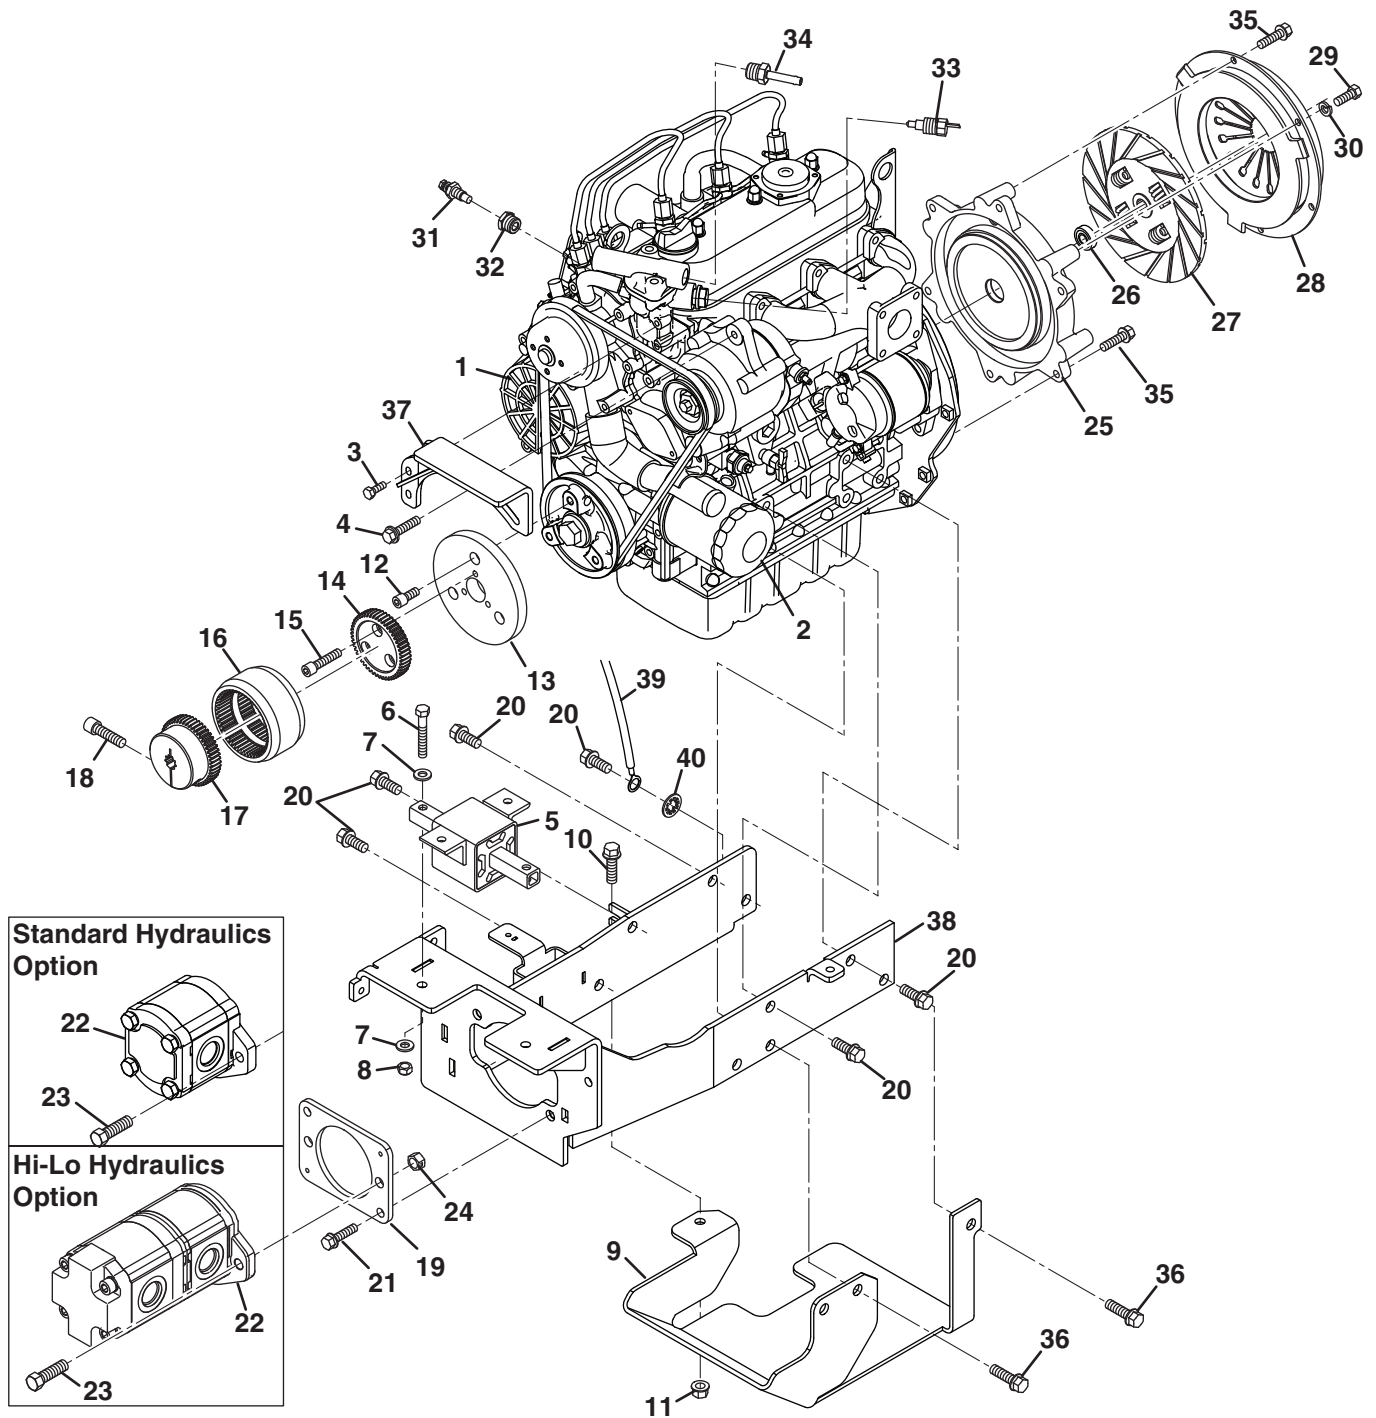

SPRAYTEK XP

Diesel Engine

Item	Part No.	Qty.	Description
1	4293417	1	Engine, Kubota D1105-E4B
2	4177262	1	• Oil Filter
3	550362	2	• Screw, M6 x 16 mm Hex
4	4134321	1	• Screw, M8 x 30 mm with Washer
5	4314326	1	Isolator, Vibration
6	400194	2	Screw, 5/16-18 x 1-3/4" Hex Head
7	453009	4	Flat Washer, 5/16
8	445802	2	Nut, 5/16-18 Nylon Insert
9	4297771	1	Shield, Oil Pan
10	452399	1	Screw, M10-1.5 x 25 mm Hex Flange
11	452437	1	Nut, M10-1.5 Nylon Insert Hex Flange
12	450722	3	Screw, M8-1.25 x 16 mm Hex Socket
	4303756	1	Coupler, M48 Bowex
13	4315226	1	• Adapter, Diesel Engine
14	4315148	1	• Hub, Coupler
15	450726	3	• Screw, M8-1.25 x 25 mm Hex Soc
16	4315146	1	• Sleeve
17	4315147	1	• Hub, Splined
18	450739	1	• • Screw, M10-1.5 x 30 mm Soc
19	4299382	1	Adapter, Hydraulic Pump
20	4322626	6	Screw, M10-1.25 x 20 mm Hex Flange
21	548905	2	Screw, 3/8-16 x 1" Hex Flange
22	4346446	1	Pump, Single Section Gear (Std Hydraulics)
	4380397	1	• Seal Kit
22	4346426	1	Pump, Two Section Gear (Hi-Lo Hydraulics Option)
	4380398	1	• Seal Kit
23	400336	2	Screw, 7/16-14 x 1-1/4" Hex Head
24	444753	2	Locknut, 7/16-14 Hex Center
25	4173262	1	Ring, Pressure Plate
26	842960	1	• Bearing, Sealed Ball
27	22400-85141	1	Disc, Clutch
28	22100-85200	1	Cover, Clutch
29	09111-08035	2	Screw, M8-1.25 Special
30	450422	2	Lockwasher, M8
31	843857	1	Sender, Water Temperature
32	4174260	1	Reducer, 3/8 NPSF to 1/8 BPT
33	4319607	1	Switch, Temperature
34	4316892	1	Fitting, 3/8 NPT to Hose Barb
35	452389	10	Screw, M8-1.25 x 25 mm Hex Flange
36	4322627	3	Screw, M10-1.25 x 25 mm Hex Flange
37	4326526	1	Stay, Alternator
38	4307840	1	Mount, Diesel Engine
39	4271132	1	Cable, Engine Ground
40	447218	1	Lockwasher, 7/16 Internal Tooth