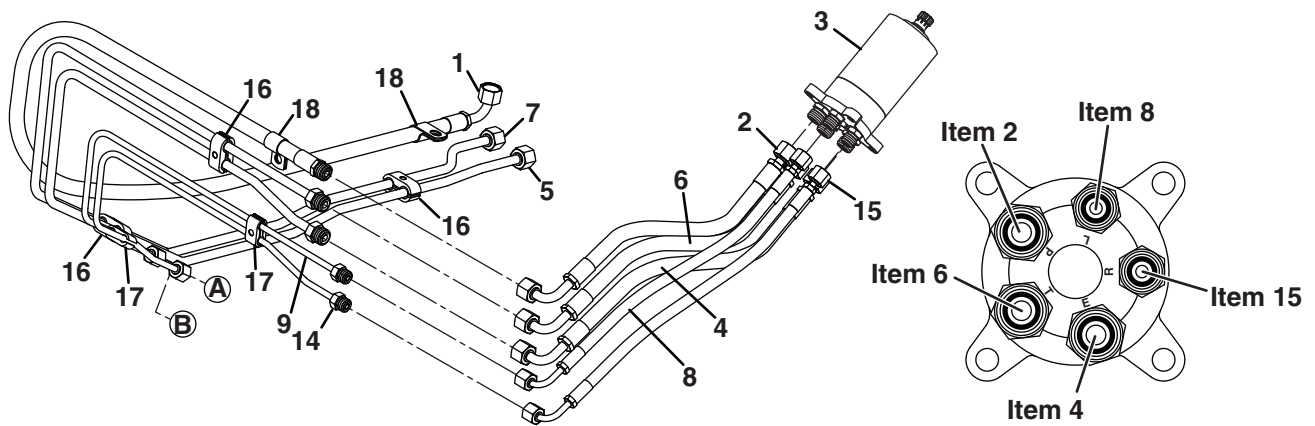

SPRAYTEK XP

Steering Hydraulics

Item	Part No.	Qty.	Description
1	4331786	1	Hose, Steering Valve Pressure
	339909	1	• O-Ring, -6 ORFS
2	4299385	1	Hose, Steering Valve (Steering Valve Port P)
3	4303996	1	Valve, Steering
	4197940	1	• Seal Kit
	339909	3	• O-Ring, -6 ORFS
	339908	2	• O-Ring, -4 ORFS
4	4329770	1	Hose, Lift Valve Pressure (Steering Valve Port E)
5	4303838	1	Tube, Lift Valve Pressure
	339909	1	• O-Ring, -6 ORFS
6	4311542	1	Hose, Steering Return (Steering Valve Port T)
7	4303840	1	Tube, Steering Return
	339909	1	• O-Ring, -6 ORFS
8	4329769	1	Hose, Left Turn Pressure (Steering Valve Port L)
9	4332086	1	Tube, Left Turn Pressure
	339908	1	• O-Ring, -4 ORFS
10	4331572	1	Hose, Left Turn Pressure (Right Side Steering Cylinder Port)
11	340055	2	Fitting, -4 ORB x -4 ORFS 90°
	339896	1	• O-Ring, -4 ORB
	339908	1	• O-Ring, -4 ORFS
12	4303015	1	Cylinder, 2WD Steering
	4329207	1	• Seal Kit
12	4316270	1	Cylinder, 4WD Steering
	4329207	1	• Seal Kit
13	4331572	1	Hose, Right Turn Pressure (Left Side Steering Cylinder Port)
14	4332087	1	Tube, Right Turn Pressure
	339908	1	• O-Ring, -4 ORFS
15	4311533	1	Hose, Right Turn Pressure (Steering Valve Port R)
16	364221	3	Clamp, Double 3/8" Tube
17	4244342	2	Clamp, Double 1/4" Tube
18	345671	2	Clamp, 3/4" Hose
19	3008820	1	Clamp, Double 1/2" Hose