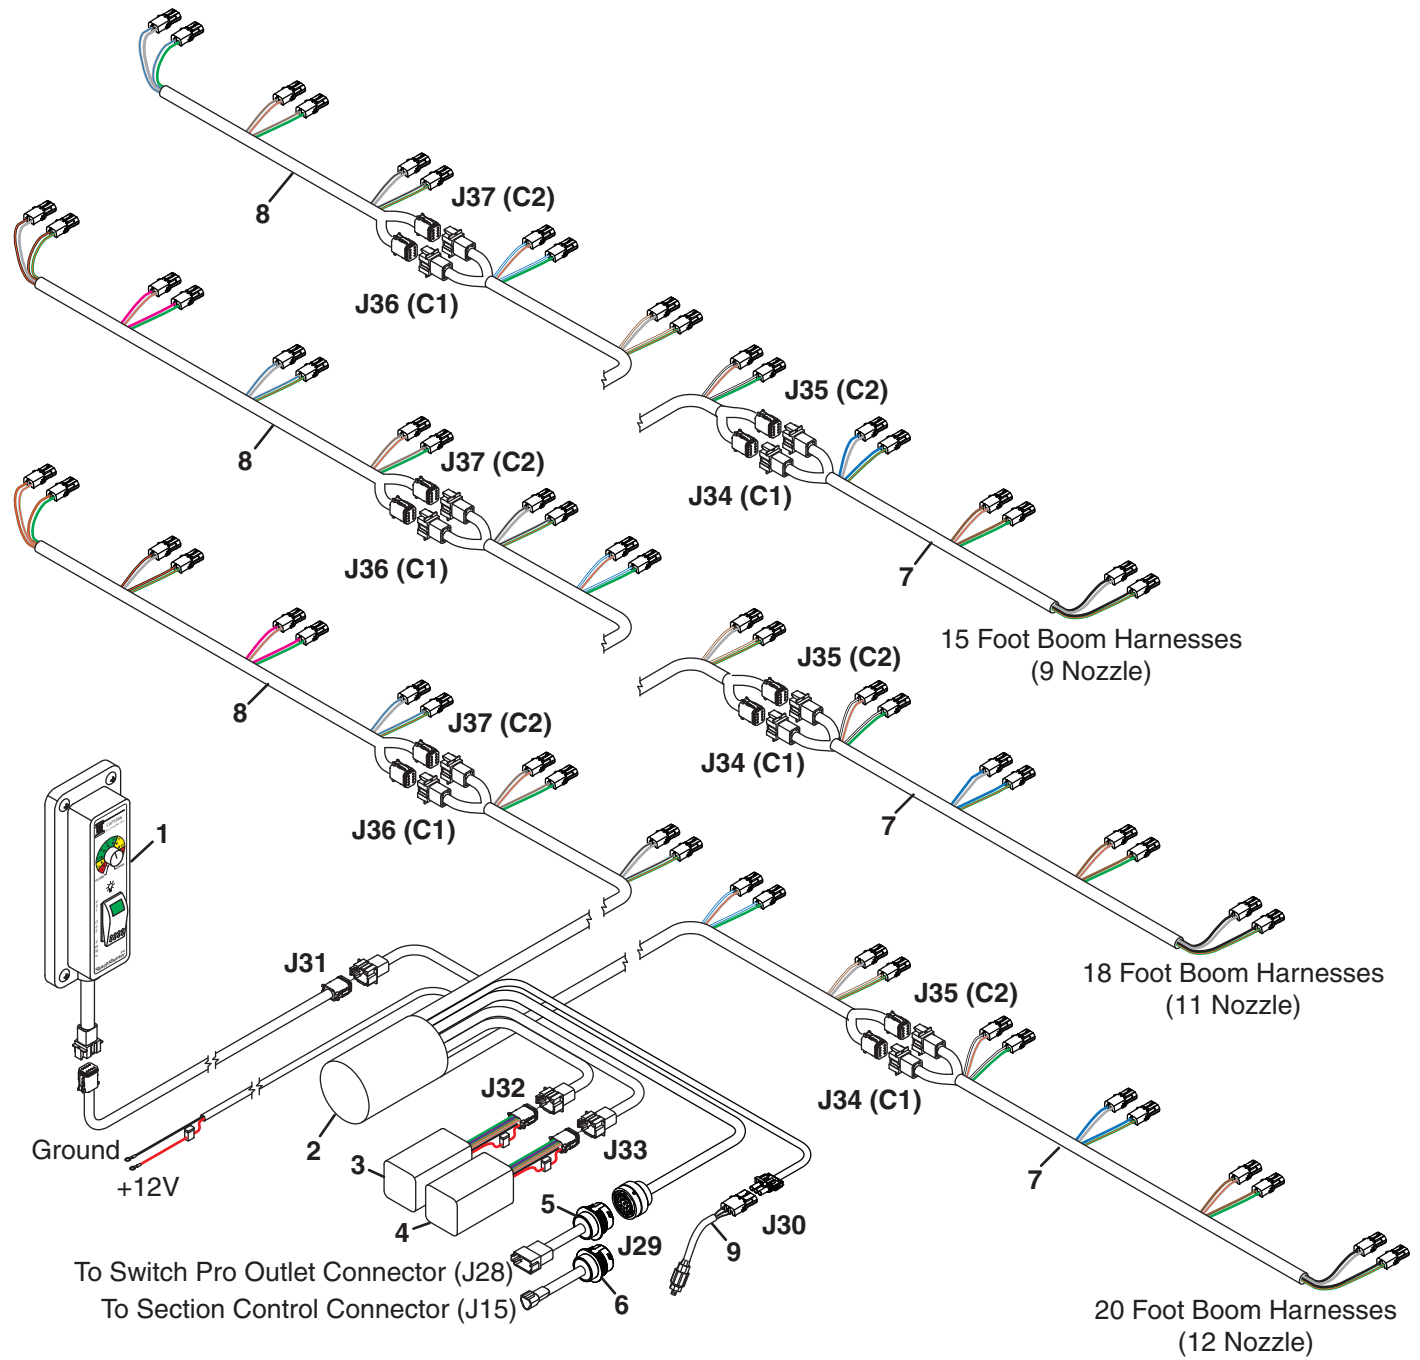

SPRAYTEK XP

SharpShooter Harnesses

15 Foot, 18 Foot, 20 Foot SharpShooter Booms

Item	Part No.	Qty.	Description
1		1	SharpShooter Pulse Generator
	5003280	1	• Fuse, 10 Amp Pulse Generator
2		1	Hub, 9 Nozzle SharpShooter Power (15' SharpShooter Boom)
2		1	Hub, 11 Nozzle SharpShooter Power (18' SharpShooter Boom)
2		1	Hub, 12 Nozzle SharpShooter Power (20' SharpShooter Boom)
	5003280	1	• Fuse, 10 Amp Power Hub
3		1	Driver, Boost Valve
	5003280	1	• Fuse, 10 Amp Boost Driver
4		1	Driver, Pulse Valve
	5003280	1	• Fuse, 10 Amp Pulse Driver
5	4325187	1	Harness, Envizio Pro II 9 Nozzle (15' SharpShooter Boom)
5	4325188	1	Harness, Envizio Pro II 11 Nozzle (18' SharpShooter Boom)
5	4325189	1	Harness, Envizio Pro II 12 Nozzle (20' SharpShooter Boom)
6	4325190	1	Harness, 440 + Sharpshooter 9 Nozzle (15' SharpShooter Boom)
6	4325191	1	Harness, 440 + Sharpshooter 11 Nozzle (18' SharpShooter Boom)
6	4325192	1	Harness, 440 + Sharpshooter 12 Nozzle (20' SharpShooter Boom)
7		1	Harness, Left 9 Nozzle (15' SharpShooter Boom)
7		1	Harness, Left 11 Nozzle (18' SharpShooter Boom)
7		1	Harness, Left 12 Nozzle (20' SharpShooter Boom)
8		1	Harness, Right 9 Nozzle (15' SharpShooter Boom)
8		1	Harness, Right 11 Nozzle (18' SharpShooter Boom)
8		1	Harness, Right 12 Nozzle (20' SharpShooter Boom)
9	4322990	1	Sensor, SharpShooter Pressure