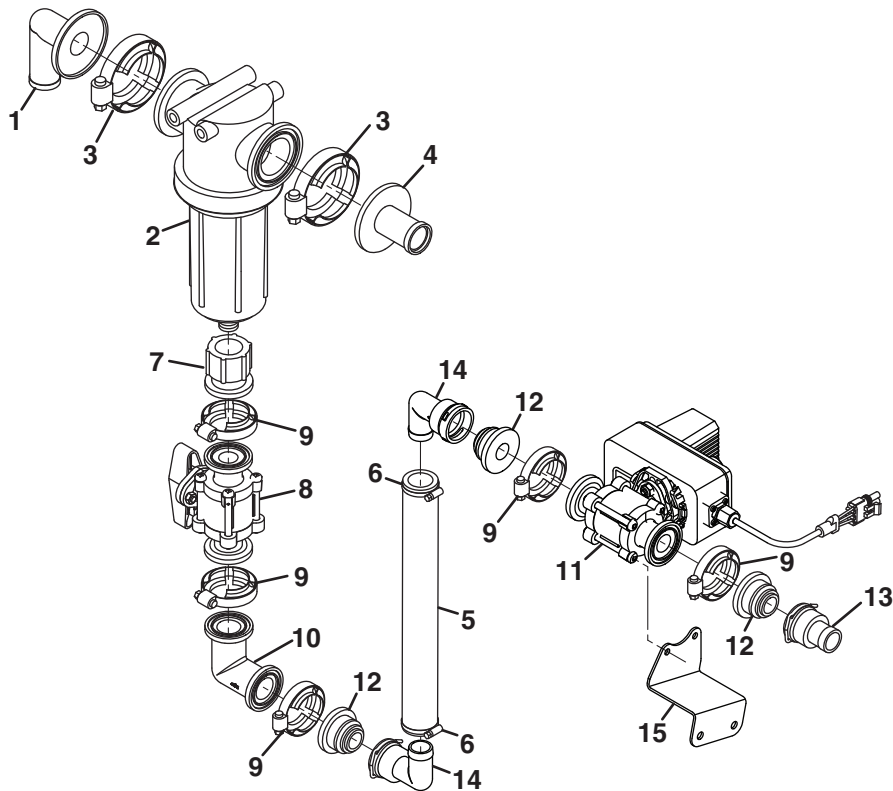

Item	Part No.	Qty.	Description
1	4309753	1	Elbow, #75 Flange x 1-1/4" Hose Barb
2	4309744	1	Strainer, 50 Mesh Screen (HD Booms)
2	4334687	1	Strainer, 80 Mesh Screen (Sharp Shooter Booms)
3	4309736	2	Clamp, #75 Flange
4	4319809	1	Fitting, #75 Flange x 1-1/4" Hose Barb
5	4335457	11"	Hose, 1" I.D., 11" Lg
6	4319953	2	Clamp, 1-1/16" to 2" Hose
7	4319806	1	Adapter, 1" NPT to #50 Flange
8	4309740	1	Valve, #50 Flange 2-Way Manual Ball
9	4319808	5	Clamp, #50 Flange
10	4320707	1	Elbow, #50 Flange
11	4321326	1	Valve, #50 Flange 2-Way Electric Ball
12	4309756	3	Adapter, #50 Flange to Quick Connect
13	4319815	1	Fitting, Quick Connect x 1" Hose Barb
14	4320749	2	Fitting, Quick Connect x 1" Hose Barb
15	4334306	1	Bracket, Valve Mount