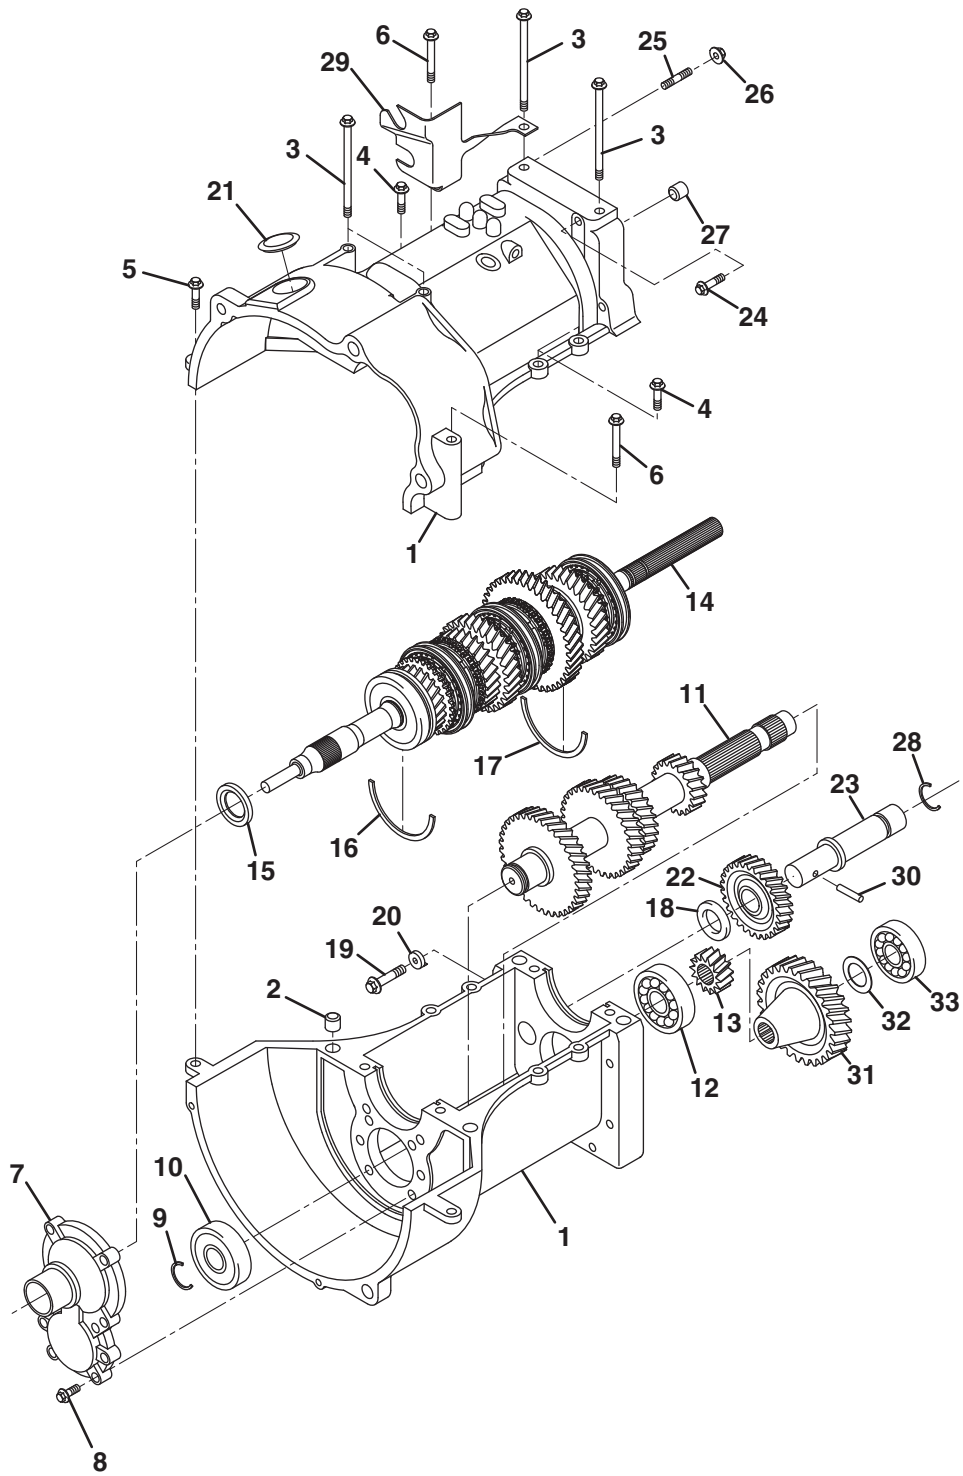

SPRAYTEK XP

Transmission Case

Item	Part No.	Qty.	Description
1	24700-85200	1	Case, Transmission (Upper and Lower)
2	2702690	2	• Pin, Alignment
3	2702665	4	• Screw, M8-1.25 x 120 mm Flange
4	2702470	3	• Screw, M8-1.25 x 30 mm Flange
5	2702659	1	• Screw, M8-1.25 x 40 mm Flange
6	2702471	2	• Screw, M8-1.25 Flange
7	24741-83001	1	Retainer, Input Shaft Bearing
8	09103-08152	8	Screw, M8-1.25 x 25 mm Flange
9	09380-28007	1	Cir Clip
10	09262-28019	1	Bearing, Front
11	24131-83002	1	Counter Shaft
12	09262-28020	1	Bearing, Center
13	24671-83000	1	Gear, Countershaft Reverse
14	REF	1	Input and Main Shaft
15	09283-25088	1	Seal, Oil
16	09390-68002	1	C-Ring
17	09390-62010	1	C-Ring
18	09166-16014	1	Washer
19	452381	1	Screw, M6-1 x 40 mm Flange
20	844186	1	Washer, Special
21	2702662	1	Plug, Inspection Timing
22	24560-83001	1	Gear, Reverse Idle
23	24551-83010	1	Shaft, Reverse Idle Gear
24	452390	1	Screw, M8-1.25 x 30 mm Flange
25	01421-08303	1	Stud, M8-1.25
26	450324	1	Nut, M8-1.25 Hex Flange
27	2702690	2	Pin, Alignment
28	2702586	1	Cir Clip
29	28391-85202	1	Bracket, Shift Cables
30	09261-06003	1	Pin
31	24351-60A10	1	Gear, Counter Shaft 5th
32	09164-20008	1	Washer
33	09262-20073	1	Bearing, Rear