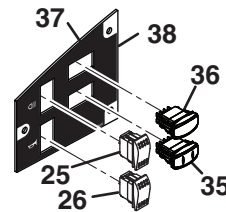

SPRAYTEK XP

Dashboard

Standard Panel

Diesel Speed Control Panel Option

Gas Speed Control Panel Option

Item	Part No.	Qty.	Description
1	671853	1	Dashboard
2	4317266	1	Support, Left Side Dash
3	4315646	19	Nut, 1/4-20 U-Type
4	4317267	1	Support, Center Dash
5	4308960	1	Support, Dash
6	4308959	1	Support, Right Side Dash
7	4308956	1	Bracket, Handle Support
8	548045	2	Screw, 1/4-20 x 3/4" Hex Flange
9	4326289	1	Handle, Grab
10	404016	16	Screw, 1/4-20 x 5/8" Truss Head
11	4315826	2	Cover, Left Side Screw
12	4315827	2	Cover, Right Side Screw
13	444304	2	Nut, #6-32 Hex
14	669954	1	Cluster, Instrument
15	4313708	1	Plate, Control Panel
16	4319447	1	Decal, Control Panel
17	4324687	1	Switch, Differential Lock
18	843942	1	Socket, 12V Accessory Plug
19	4283269	1	Switch, 3 Position Ignition (Includes Items 20 - 22)
20	4283653	1	• Nut, Backing
21	4283652	1	• Nut, Switch Face
22	4283654	1	• Key
23	4308964	1	Panel, Left Side Dash
24	4319606	1	Decal, Left Side Dash
25	4130132	1	Switch, Lights
26	4130133	1	Switch, Horn
27	4225220	3	Plug, Panel
28	446118	4	Lockwasher, #10
29	444310	4	Nut, #10-24 Hex Flange
30	4308875	1	Panel, Diesel Speed Control
31	4319448	1	Decal, Diesel Speed Control
32	4305936	1	Cable, Governor Control
33	4302212	1	Cable, Hand Throttle
34	800271	4	Screw, #10-24 x 1/2" Pan Head
35	4324708	1	Switch, Stationary/Cruise
36	4324707	1	Switch, Set/Resume
37	4319627	1	Panel, Gas Speed Control
38	4319666	1	Decal, Gas Speed Control
39	4324706	1	Switch, Hi-Lo Control
40	4201880	2	Screw, #6-32 x 1/2" Flat Head
41	447002	2	Lockwasher, #6 External Tooth