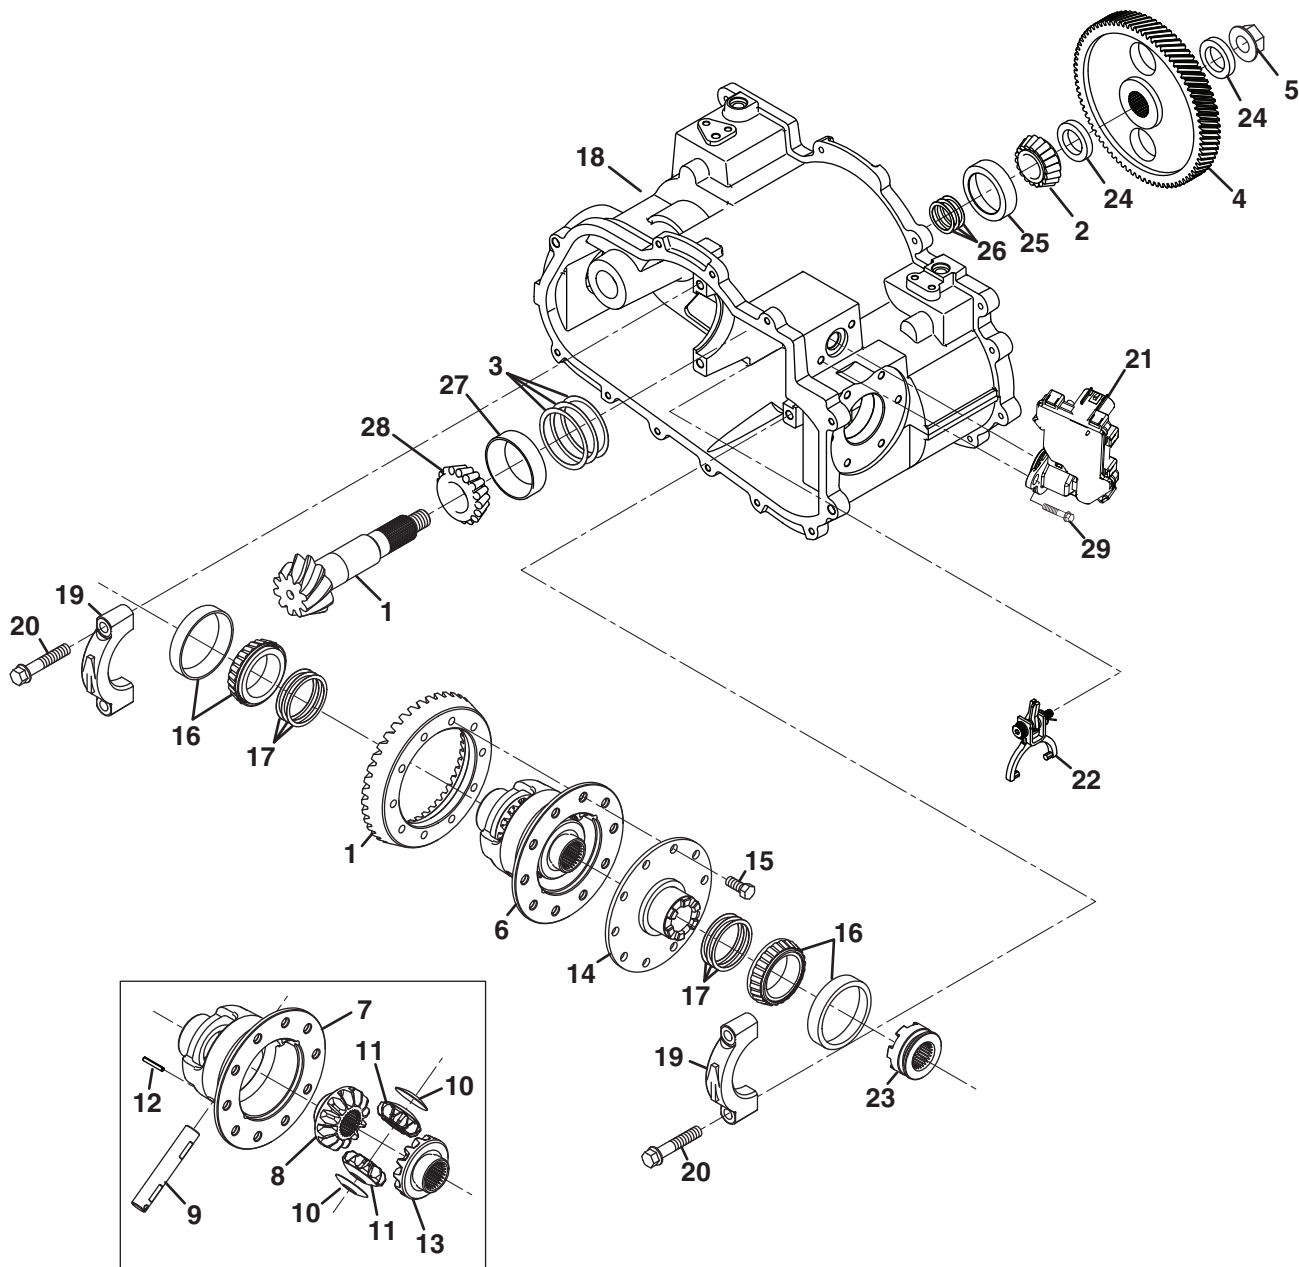

SPRAYTEK XP

Differential

Rear Axle Part No. 4395476 and 4395475

Item	Part No.	Qty.	Description
1	4332762	1	Gear Set, Gear and Pinion
2	4332663	1	Bearing, Cone
3	4392639	1	Shim Pack, Pinion
4	4332666	1	Gear, 80 Tooth
5	4332664	1	Nut, 3/4 Hex Flange
6	4332761	1	Differential Assembly
7	N/S	1	• Housing, Differential
8	4332760	1	• Gear, Differential Side
9	N/S	1	• Shaft, Pinion
10	N/S	2	• Cup, Pinion
11	N/S	2	• Gear, Pinion
12	N/S	1	• Roll Pin
13	4332760	1	Gear, Differential Side
14	4332759	1	Flange, Differential Half
15	4332758	10	Screw, 3/8 x 3/4"
16	4332757	2	Bearing, Cup and Cone
17	4392637	2	Shim Pack
18	4397709	1	Housing, Carrier
19	N/S	2	• Cap, Bearing
20	N/S	4	• Screw, 7/16 x 2-1/4" Hex Flange
21	4397706	1	Actuator, Disconnect
22	4332755	1	Differential Lock Assembly
23	4332756	1	Clutch, Differential Lock
24	4332665	2	Spacer, Gear
25	4332727	1	Bearing, Cup
26	4292638	1	Shim Pack,
27	4332764	1	Bearing, Cup
28	4332763	1	Bearing, Cone
29	403753J	2	Screw, 1/4 x 20-1/2" Hex Flange