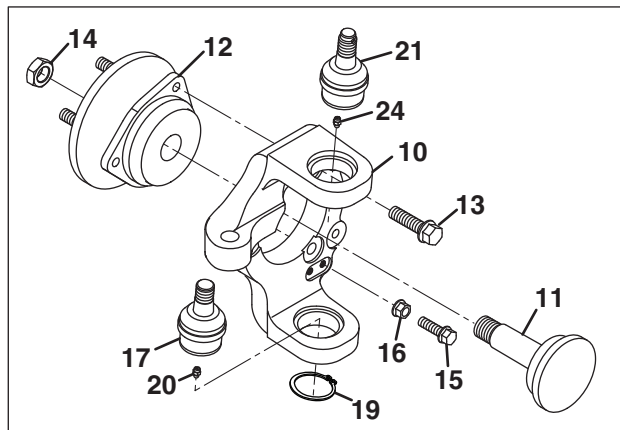

SPRAYTEK XP

2WD Front Axle

Item	Part No.	Qty.	Description
1	4358446	1	Tube, 2WD Front Axle
2	4303015	1	Cylinder, 2WD Steering
	4329207	1	• Seal Kit
3	548902	8	Screw, 5/16-18 x 1" Hex Flange
4	548911	2	Nut, 5/16-18 Hex Flange
	4316154	2	Assembly, Tie Rod (Includes Items 5 - 9)
5	4316155	2	• Rod, Axial
6	4316156	2	• Ball Joint, Tie Rod
7	4331847	1	• Nut, M14-1.5 Slotted Hex
8	460016	1	• Cotter Pin, 3/32 x 1"
9	548224	1	• Grease Fitting, 1/4 Straight
10	4316692	1	Knuckle, Right Side Steering
11	4317606	2	Shaft, 2WD Front Axle
12	4312789	2	Hub, Wheel
13	4317651	6	Screw, M12-1.75 x 40 mm Hex Head
14	4317626	2	Nut, M24-1.5 Hex Flange
15	800709	2	Screw, 3/8-16 x 1" Hex Flange
16	548804	2	Nut, 3/8-16 Hex
17	4312790	2	Ball Joint, Lower (Includes Items 18 - 20)
18	N/S	1	• Nut, Hex
19	548329	1	• Retaining Ring
20	548224	1	• Grease Fitting, 1/4 Straight
21	4313710	2	Ball Joint, Upper (Includes Items 22 - 25)
22	4325289	1	• Insert, Threaded
23	4325290	1	• Nut, 3/4-16 Slotted Hex
24	471227	1	• Grease Fitting, Straight
25	460030	1	• Cotter Pin, 1/8 x 1-1/4"
26	4312906	1	Knuckle, Left Side Steering