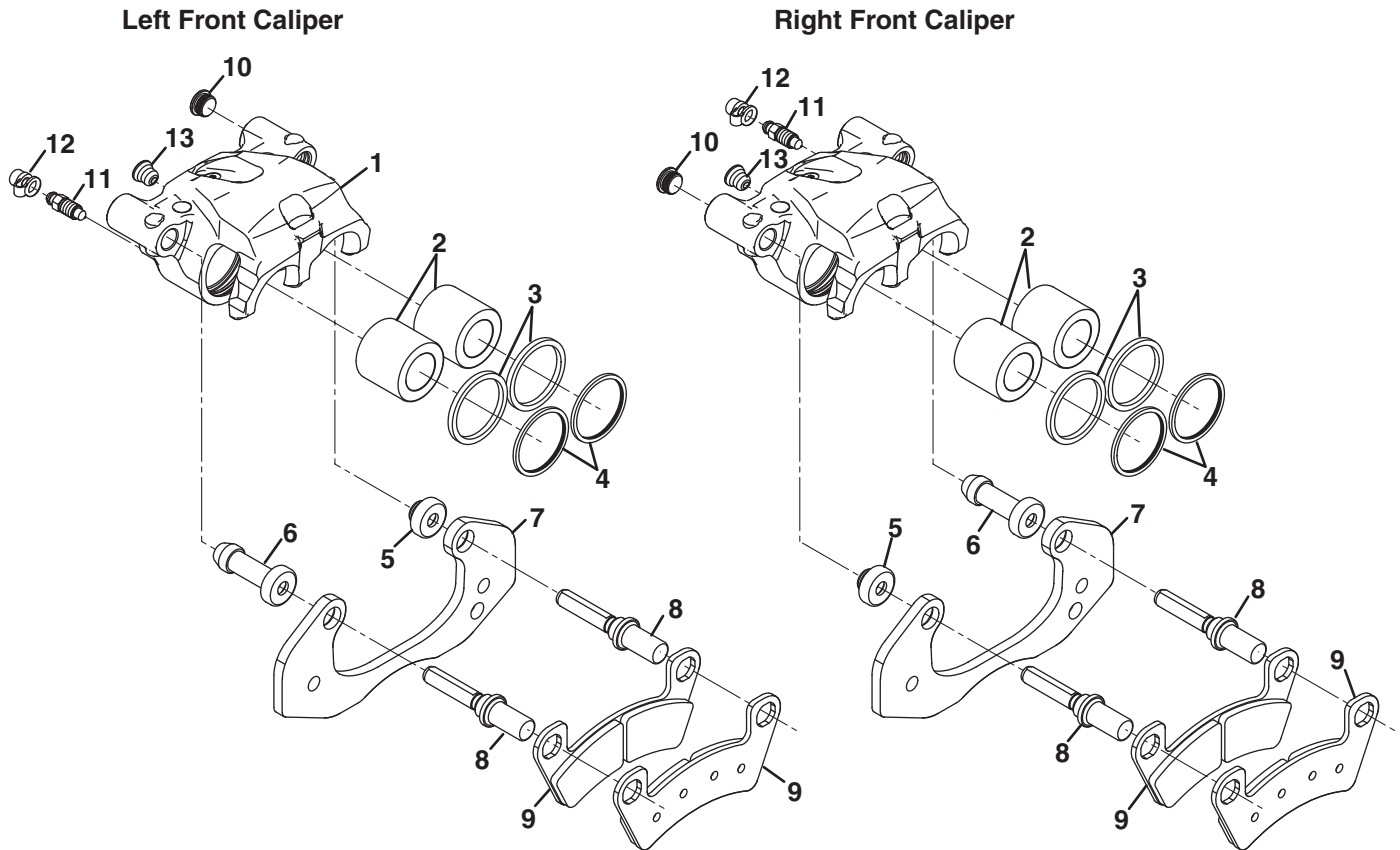

SPRAYTEK XP

Front Dual Piston Calipers

Part Number 4307716 (Left Side) and 4313706 (Right Side)

Item	Part No.	Qty.	Description
1	N/S	1	Housing, Caliper
2	N/S	2	Piston, 1-3/8
3	N/S	2	Seal, Square
4	N/S	2	Seal, 1-3/8" Wiper
5	N/S	1	Guide Hole Boot
6	N/S	1	Clearance Hole Boot
7	N/S	1	Bracket, Mounting
8	N/S	2	Pin, Caliper
9	4318729	2	Pad, Brake
10	N/S	1	Jaw Screw
	4318735	1	Kit, Bleeder and Cap
11	N/S	1	• Fitting, Bleeder Screw
12	N/S	1	• Cap, Bleeder
13	N/S	1	Cap Plug, Inlet