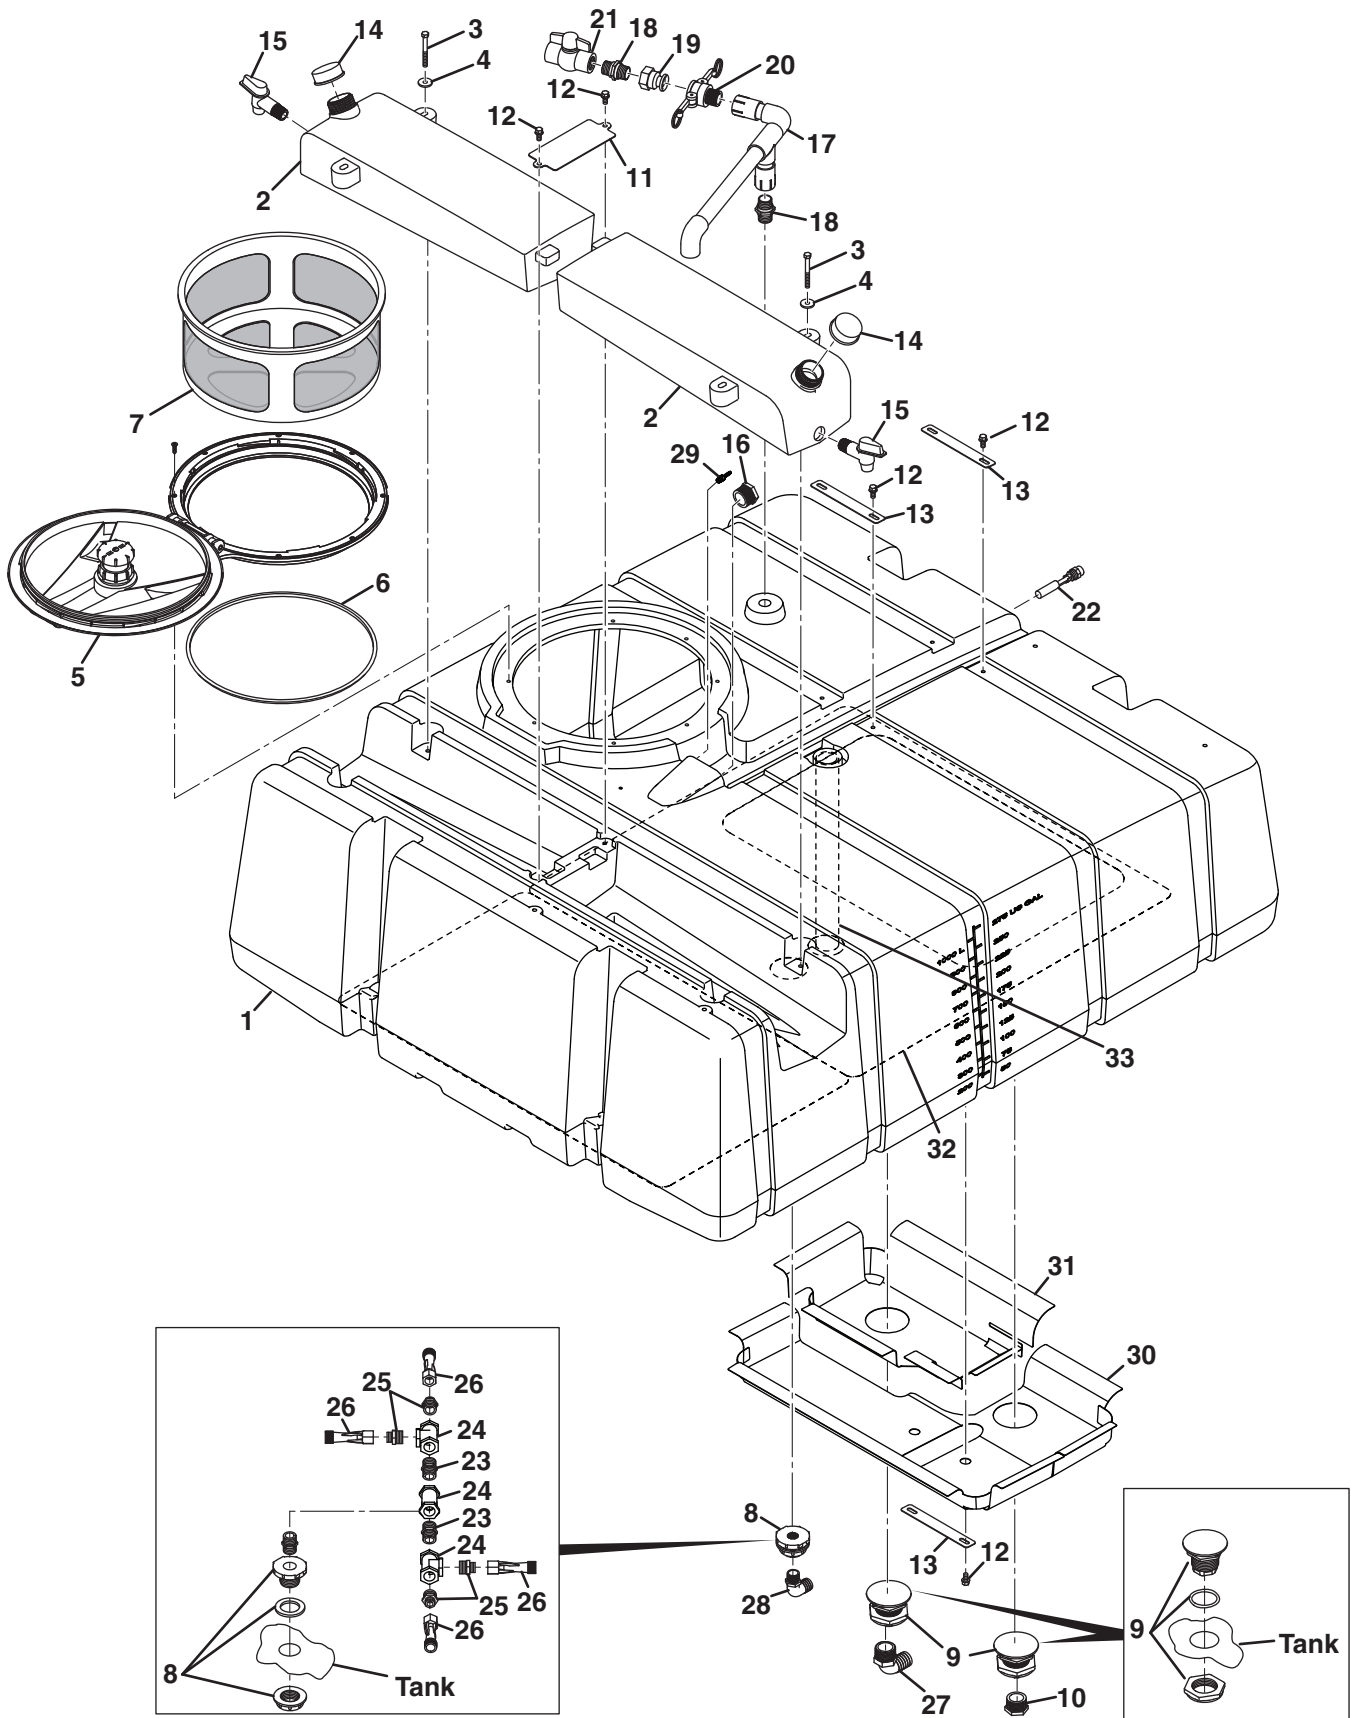

SPRAYTEK XP

300 Gallon Tank

Spraytek XP 300

Item	Part No.	Qty.	Description
1	4394408	1	Tank, 300 Gallon Sprayer (Includes Items 2 - 10, 30 - 33)
2	4319646	2	• Tank, 4 Gallon Water
3	400200	4	• Screw, 5/16-18 x 2-1/2" Hex Head
4	809152	4	• Flat Washer, 5/16
5	4346287	1	• Lid, 16" Hinged
6	4325707	1	• Gasket, Tank Lid
7	4325708	1	• Basket, Strainer
8	4319828	1	• Fitting, 1-1/4" NPT x 3/4" NPT
9	4309747	2	• Fitting, 2" NPT x 1-1/4" NPT
10	4319766	1	• Plug, 1-1/4" NPT Hex
11	4322331	1	Bracket, Tank
12	548901	8	Screw, 5/16-18 x 1/2" Hex Flange
13	4322332	3	Strap, Hose
14	4322966	2	Cap, Water Tank
15	4325788	2	Spigot
16	4319766	1	Plug, 1/1-4" NPT Hex
17	4319788	1	Pipe, Air Gap Filler
18	4319926	2	Nipple, 1" NPT
19	4319932	1	Coupler, 1" NPT Male Cam
20	4319933	1	Coupler, 1" NPT Female Cam
21	4319970	1	Valve, 1" NPT 2-Way Manual Ball
22	4326836	1	Switch, Agitator Float
23	4319889	3	Nipple, 3/4" NPT
24	4319831	3	Tee, 3/4" NPT
25	4319892	4	Nipple, 3/4" NPT x 1/2" NPT
26	4319827	4	Nozzle, Agitator
27	4309755	1	Elbow, 1-1/4" NPT x 1-1/4" Hose Barb
28	4319830	1	Elbow, 3/4" NPT x 1" Hose Barb
29	4320926	1	Fitting, 1/8" NPT x 3/16" Hose Barb
30	4394401	1	• Shield, Adhesive Sprayer Sump
31	4394400	1	• Shield, Adhesive Sprayer
32	4394403	1	• Shield, Adhesive Sprayer Sump
33	4394785	1	• Tube, 1.5" X 21" PVC
	4336506	1	Kit, Agitator Nozzle Orifice
	N/S	4	• 5/32" Nozzle Orifice
	N/S	4	• 3/16" Nozzle Orifice