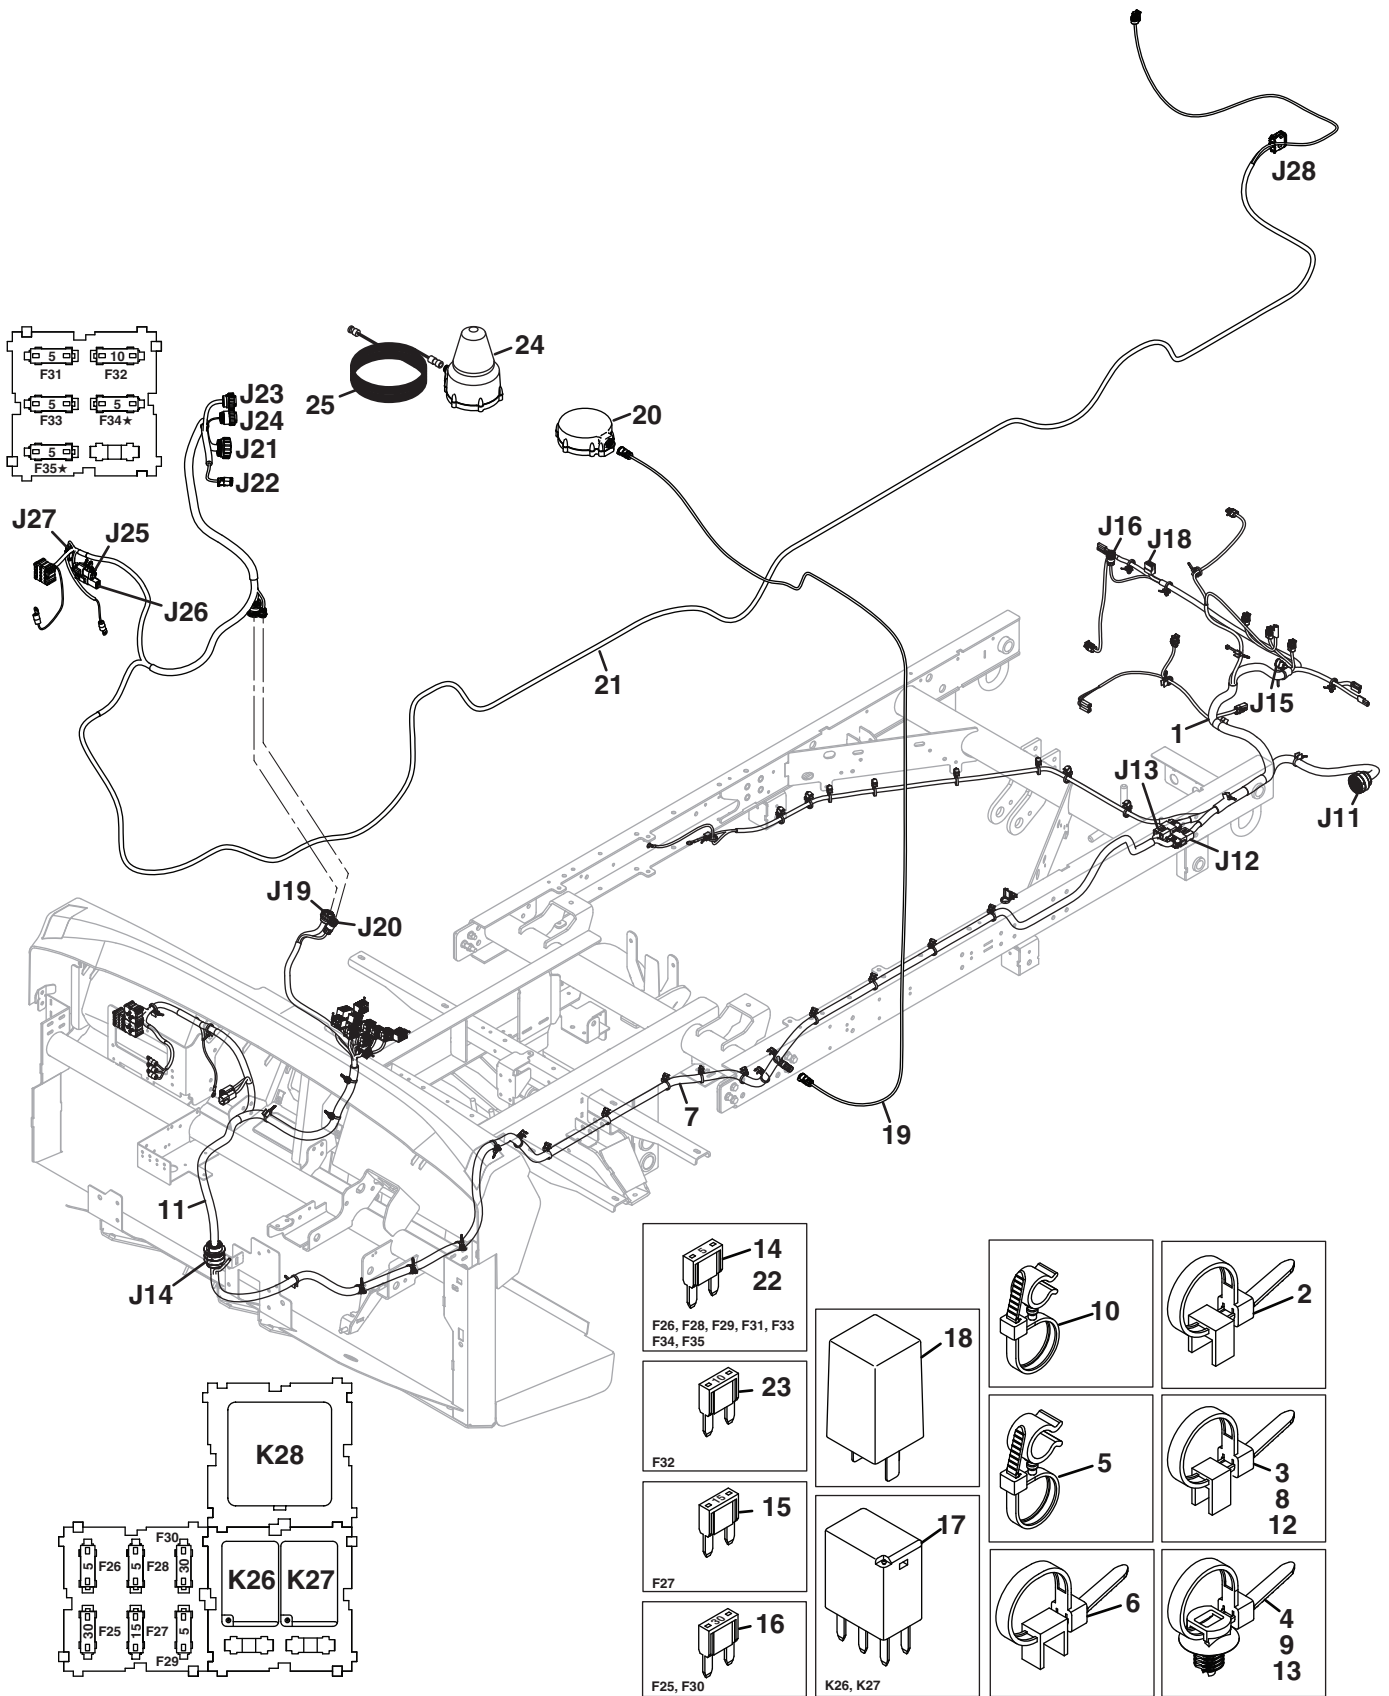

SPRAYTEK XP

Sprayer Harness Routing

Item	Part No.	Qty.	Description
1	4321427	1	Harness, Sprayer Tank
2	4316368	3	• Cable Tie, 1/8 to 1/4" Edge Clip
3	4316369	3	• Cable Tie, 1/32 to 1/8" Edge Clip
4	4167640	3	• Cable Tie, Fir Tree
5		8	• Cable Tie, 11-13 mm Tube Clip
6	4333066	2	• Cable Tie, 1/32 to 1/8" Edge Clip
7	4321426	1	Harness, Sprayer Body
8	4316369	1	• Cable Tie, 1/32 to 1/8" Edge Clip
9	4167640	6	• Cable Tie, Fir Tree
10		11	• Cable Tie, 8-9 mm Tube Clip
11	4317650	1	Harness, Sprayer Console
12	4316369	3	• Cable Tie, 1/32 to 1/8" Edge Clip
13	4167640	2	• Cable Tie, Fir Tree
14	4312215	3	• Fuse, 5 Amp Mini
15	4312246	1	• Fuse, 15 Amp Mini
16	4312216	1	• Fuse, 30 Amp Mini
17	4329751	2	• Relay, 12V, 35A, 280 Micro
18	4332946	1	Relay, 12V, LED, 3 Pin Flasher (Raven 440 Controller)
19	4321430	1	Harness, GPS-Radar Extension
◆ 20	4309922	1	GPS, Phoenix 10 (Raven 440 Controller)
21	4325186	1	Harness, Envizio Pro II
★ 22	4312215	3	• Fuse, 5 Amp Mini
23	4312213	1	• Fuse, 10 Amp Mini
◆ 24		1	Kit, MBA-6 Antenna (Envizio Pro II Controller)
25		1	• Cable, Antenna
★	Place the 5 amp fuse in the F34 position to use the speed signal or place the fuse in the F35 position to use the GPS speed. Do not place a fuse in both the F34 and F35 positions.		
◆	GPS and MBA-6 Antenna mounts on the center of the Truckster XD ROPS top cross tube.