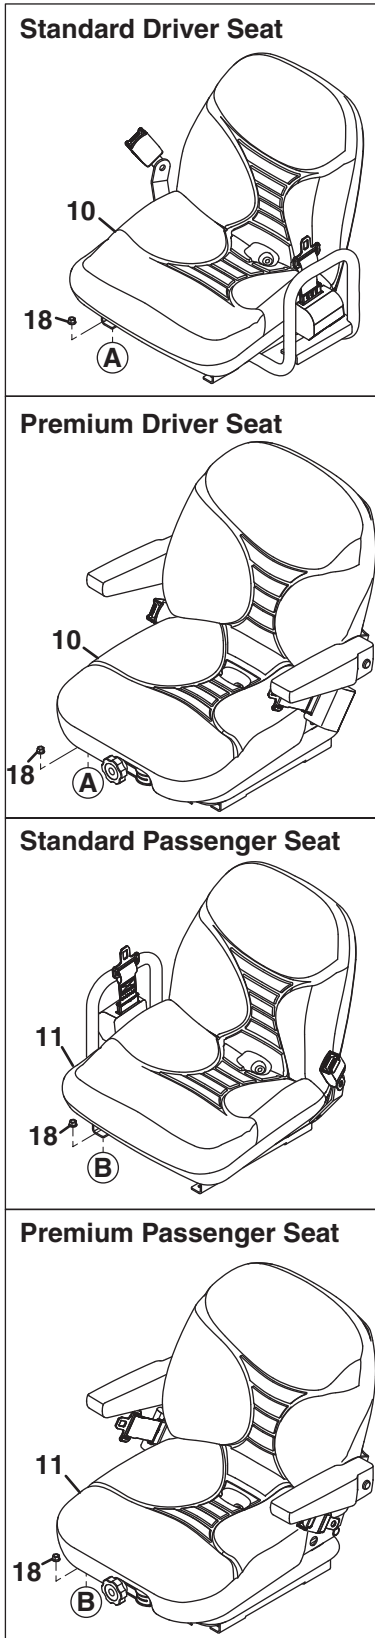

SPRAYTEK XP

Operator Platform

Item	Part No.	Qty.	Description
1	4349167	1	Frame, Front
2	REF	1	Control Lever Assembly
3	548902	4	Screw, 5/16-18 x 1" Hex Flange
4	548911	4	Nut, 5/16-18 Hex Flange
5	4316846	1	Bracket, Control Cable
6	671854	1	Front Fender
7	523357	2	Adjuster, Slave
8	523356	2	Adjuster, Latching
9	3001328	8	Screw, 5/16-18 x 5/8" Hex Flange
10	REF	1	Seat, Standard Driver
10	REF	1	Seat, Premium Driver
11	REF	1	Seat, Standard Passenger
11	REF	1	Seat, Premium Passenger
12	4312006	1	Center Console
13	4316446	4	Clip, High Retention
14	4299378	1	Lid, Center Console
15	4319449	1	Decal, Lift/Lower
16	4319450	1	Decal, Front Console
17	4319451	1	Decal, Rear Console
18	445795	8	Nut, 5/16-18 Spiralock Flange
19	4313709	1	Plug, Hole (2WD Only)
20	453009	8	Flat Washer, 5/16
21	445802	8	Nut, 5/16-18 Nylon Insert Hex