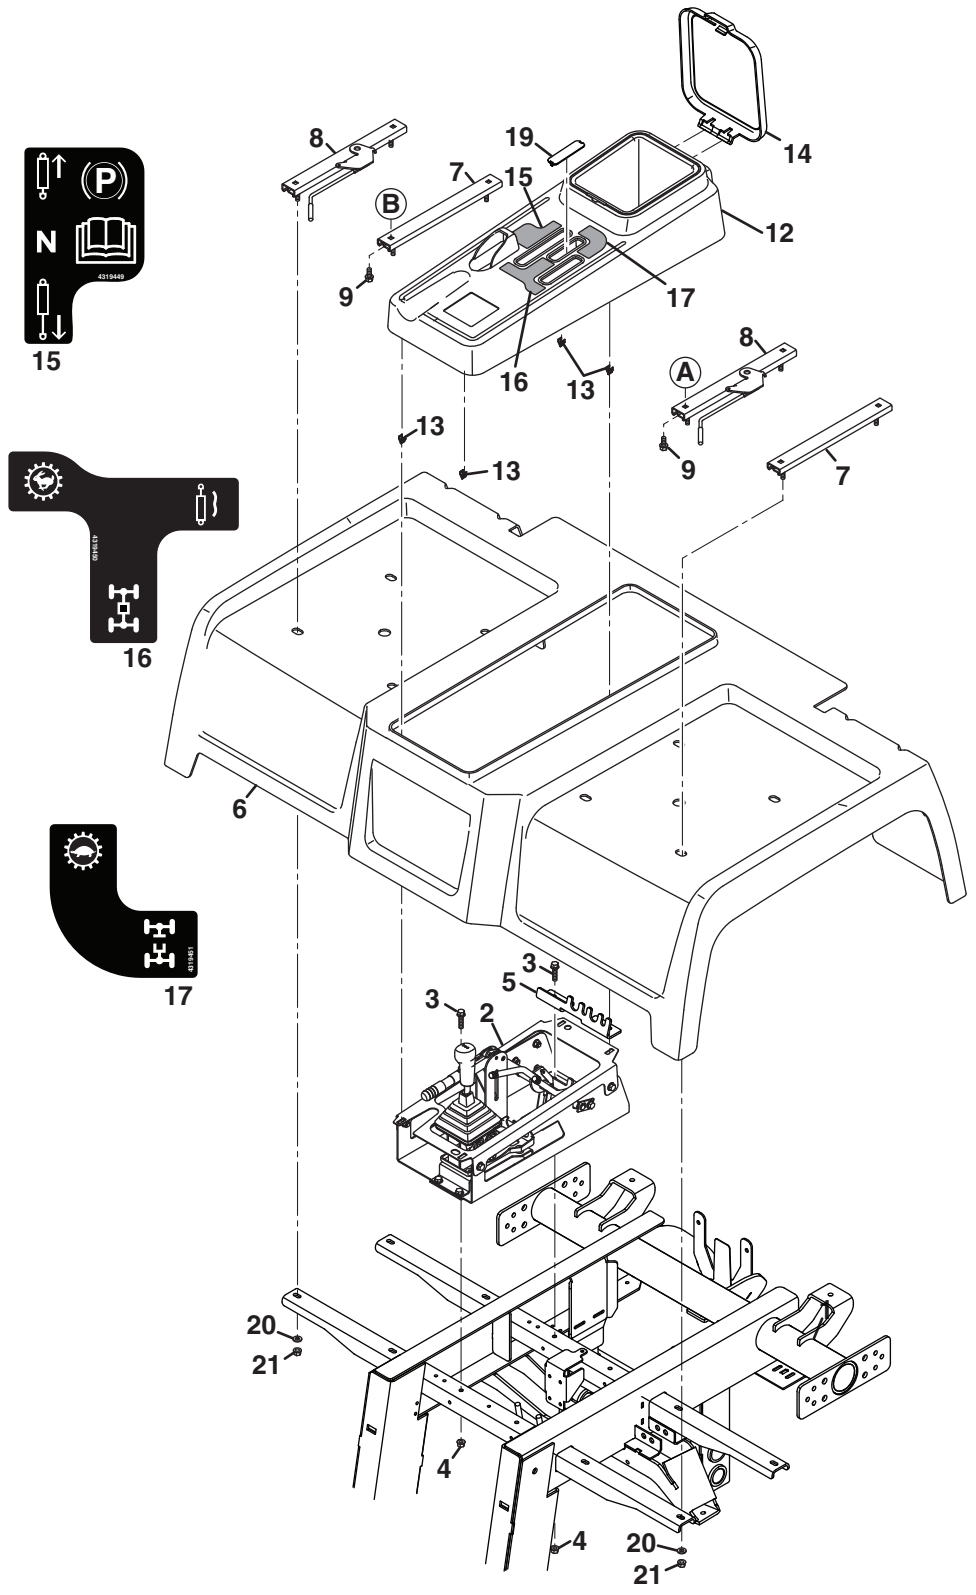

SPRAYTEK XP

Operator Platform

Item	Part No.	Qty.	Description
1	4349167	1	Frame, Front
2	REF	1	Control Lever Assembly
3	548902	4	Screw, 5/16-18 x 1" Hex Flange
4	548911	4	Nut, 5/16-18 Hex Flange
5	4316846	1	Bracket, Control Cable
6	671854	1	Front Fender
7	523357	2	Adjuster, Slave
8	523356	2	Adjuster, Latching
9	3001328	8	Screw, 5/16-18 x 5/8" Hex Flange
10	REF	1	Seat, Standard Driver
10	REF	1	Seat, Premium Driver
11	REF	1	Seat, Standard Passenger
11	REF	1	Seat, Premium Passenger
12	4312006	1	Center Console
13	4316446	4	Clip, High Retention
14	4299378	1	Lid, Center Console
15	4319449	1	Decal, Lift/Lower
16	4319450	1	Decal, Front Console
17	4319451	1	Decal, Rear Console
18	445795	8	Nut, 5/16-18 Spiralock Flange
19	4313709	1	Plug, Hole (2WD Only)
20	453009	8	Flat Washer, 5/16
21	445802	8	Nut, 5/16-18 Nylon Insert Hex