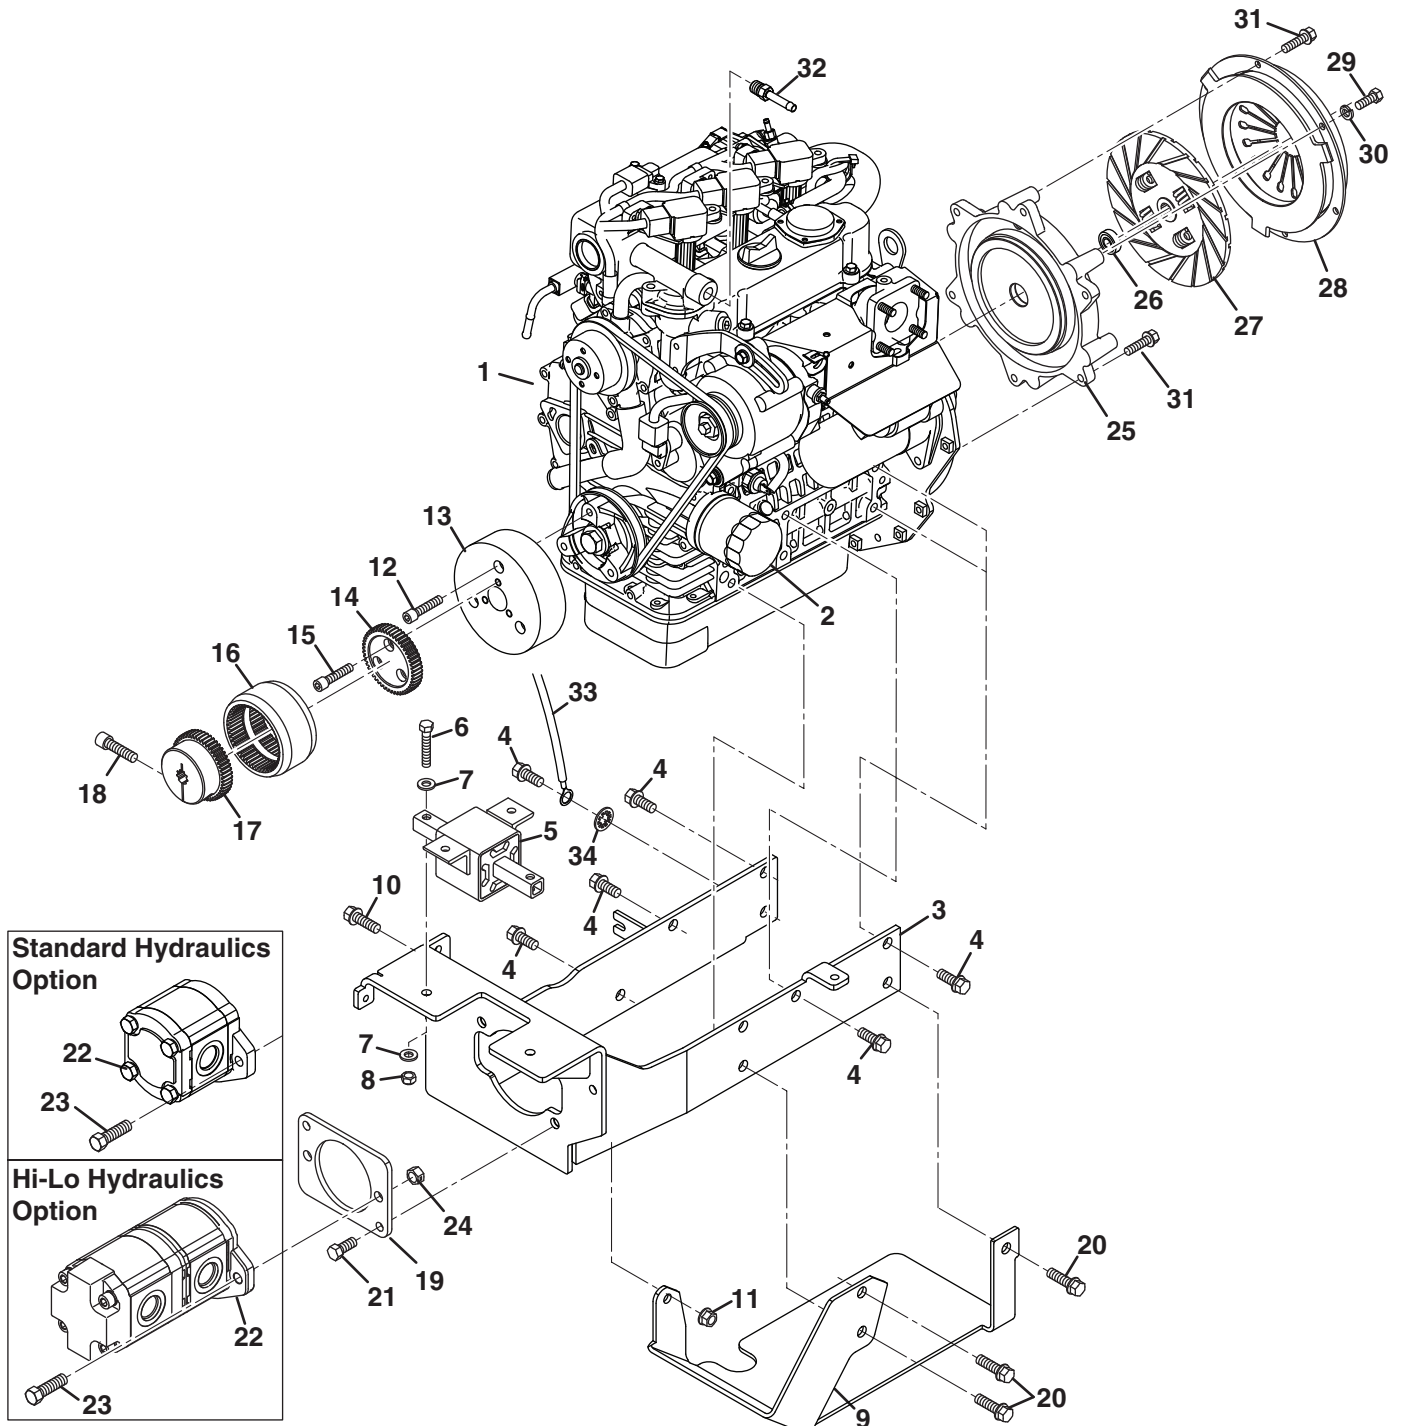

SPRAYTEK XP

Gas Engine

Item	Part No.	Qty.	Description
1	4357326	1	Engine, Kubota WG972 EFI
2	5002644	1	• Oil Filter
3	4307841	1	Mount, Gas Engine
4	4322626	6	Screw, M10-1.25 x 20 mm Hex Flange
5	4314326	1	Isolator, Vibration
6	400194	2	Screw, 5/16-18 x 1-3/4" Hex Head
7	453009	4	Flat Washer, 5/16
8	445802	2	Nut, 5/16-18 Nylon Insert
9	4303424	1	Shield, Oil Pan
10	452399	1	Screw, M10-1.5 x 25 mm Hex Flange
11	450454	1	Nut, M10-1.5 Hex Flange
12	450727	3	Screw, M8-1.25 x 40 mm Hex Socket
	4306998	1	Coupler, M48 Bowex
13	4315127	1	• Adapter, Gas Engine
14	4315148	1	• Hub, Coupler
15	450726	3	• Screw, M8-1.25 x 25 mm Hex Soc
16	4315146	1	• Sleeve
17	4315147	1	• Hub, Splined
18	450739	1	• • Screw, M10-1.5 x 30 mm Soc
19	4299382	1	Adapter, Hydraulic Pump
20	4322627	3	Screw, M10-1.25 x 25 mm Hex Flange
21	548905	2	Screw, 3/8-16 x 1" Hex Flange
22	4346446	1	Pump, Single Section Gear
	4380397	1	• Seal Kit
22	4346426	1	Pump, Two Section Gear (Std Hydraulics)
	4380398	1	• Seal Kit
23	400336	2	Screw, 7/16-14 x 1-1/4" Hex Head (Hi-Lo Hydraulics)
24	444753	2	Locknut, 7/16-14 Hex Center
25	4173262	1	Ring, Pressure Plate
26	842960	1	• Bearing, Sealed Ball
27	22400-85141	1	Disc, Clutch
28	22100-85200	1	Cover, Clutch
29	09111-08035	2	Screw, M8-1.25 Special
30	450422	2	Lockwasher, M8
31	452389	10	Screw, M8-1.25 x 25 mm Hex Flange
32	4316891	1	Fitting, 1/4 NPT to Hose Barb
33	4271132	1	Cable, Engine Ground
34	447218	1	Lockwasher, 7/16 Internal Tooth