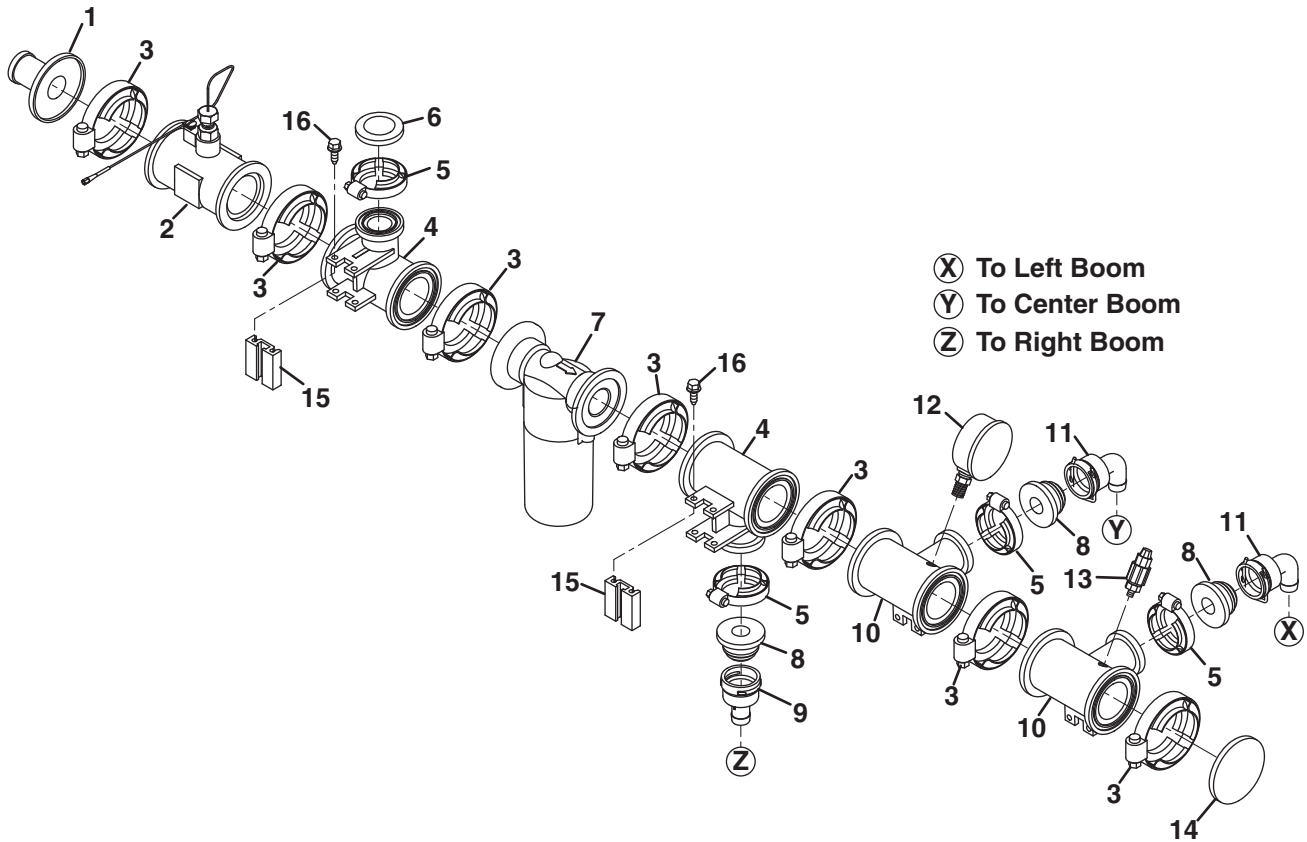

SPRAYTEK XP

440 + Sharpshooter Manifold

Item	Part No.	Qty.	Description
1	4319809	1	Adapter, #75 Flange to 1-1/4" Hose Barb
2	4309745	1	Flow Meter
3	4309736	7	Clamp, #75 Flange
4	4309751	2	Tee, #75 Flange x #50 Flange Branch
5	4319808	4	Clamp, #50 Flange
6	4319813	1	Cap, #50 Flange
7	4309746	1	Valve, #75 Electric 1" Butterfly
8	4309756	3	Adapter, #50 Flange to Quick Connect
9	4320747	1	Fitting, Quick Connect x 3/4" Hose Barb
10	4322311	2	Tee, #75 Flange x #50 Flange Branch (With Gauge Port)
11	4319790	2	Elbow, Quick Connect x 3/4" Hose Barb
12	4340426	1	Gauge, 160 PSI
13	4322990	1	Sensor, SharpShooter Pressure
14	4309754	1	Cap, #75 Flange
15	4322307	2	Rail, Mounting
16	4322987	8	Screw, Stainless Steel