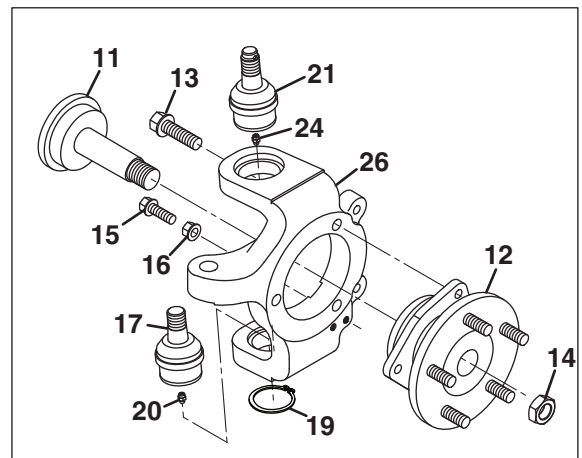

SPRAYTEK XP

2WD Front Axle

Item	Part No.	Qty.	Description
1	4358446	1	Tube, 2WD Front Axle
2	4303015	1	Cylinder, 2WD Steering
	4329207	1	• Seal Kit
3	548902	8	Screw, 5/16-18 x 1" Hex Flange
4	548911	2	Nut, 5/16-18 Hex Flange
	4316154	2	Assembly, Tie Rod (Includes Items 5 - 9)
5	4316155	2	• Rod, Axial
6	4316156	2	• Ball Joint, Tie Rod
7	4331847	1	• Nut, M14-1.5 Slotted Hex
8	460016	1	• Cotter Pin, 3/32 x 1"
9	548224	1	• Grease Fitting, 1/4 Straight
10	4316692	1	Knuckle, Right Side Steering
11	4317606	2	Shaft, 2WD Front Axle
12	4312789	2	Hub, Wheel
13	4317651	6	Screw, M12-1.75 x 40 mm Hex Head
14	4317626	2	Nut, M24-1.5 Hex Flange
15	800709	2	Screw, 3/8-16 x 1" Hex Flange
16	548804	2	Nut, 3/8-16 Hex
17	4312790	2	Ball Joint, Lower (Includes Items 18 - 20)
18	N/S	1	• Nut, Hex
19	548329	1	• Retaining Ring
20	548224	1	• Grease Fitting, 1/4 Straight
21	4313710	2	Ball Joint, Upper (Includes Items 22 - 25)
22	4325289	1	• Insert, Threaded
23	4325290	1	• Nut, 3/4-16 Slotted Hex
24	471227	1	• Grease Fitting, Straight
25	460030	1	• Cotter Pin, 1/8 x 1-1/4"
26	4312906	1	Knuckle, Left Side Steering