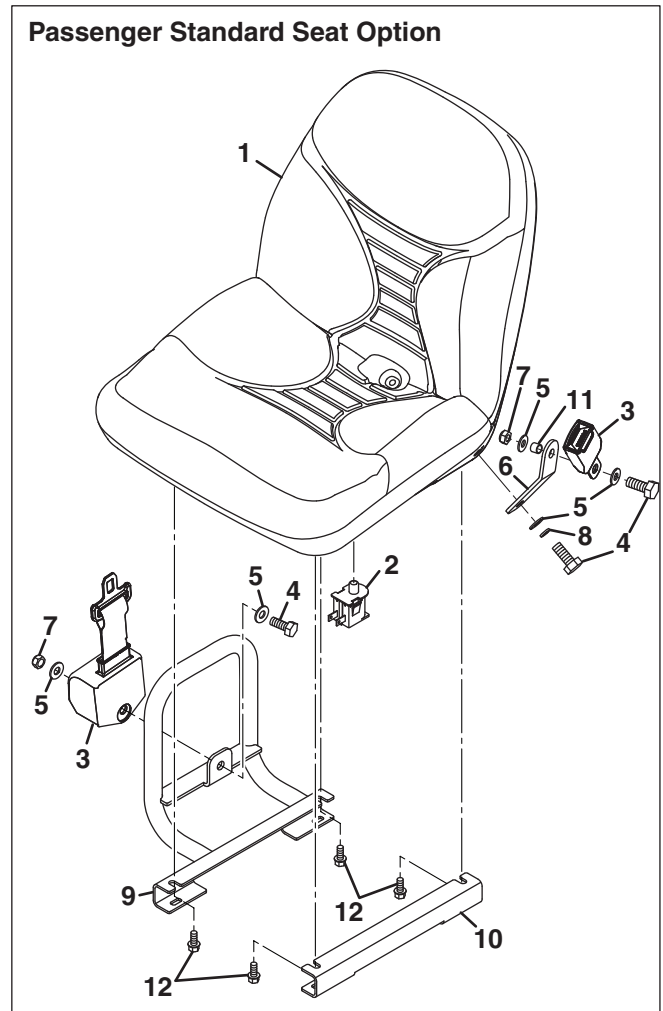

SPRAYTEK XP

Standard Seat Option

Item	Part No.	Qty.	Description
Driver Standard Seat Option			
1	4202462	1	Seat, V2853
2	4217502	1	• Switch, Seat
3	4257812	1	Seat Belt (Latching and Retracting Components)
4	450214	3	Screw, M10-1.5 x 25 mm Hex Head
5	450401	5	Flat Washer, M10
6	4307258	1	Bracket, Buckle
7	450379	2	Nut, M10-1.5 Nylon Insert
8	450412	2	Lockwasher, M10
9	4299090	1	Support, Driver Seat
10	4319947	1	Support, Seat
11	450400	2	Flat Washer, M8
12	450190	4	Screw, M8-1.25 x 16 mm Hex Head
13	4205942	1	Spacer, 1/2 x 11/32
14	3003928	1	Pouch, Product Literature
15	452388	2	Screw, M8-1.25 x 20 mm Hex Flange
Passenger Standard Seat Option			
1	4202462	1	Seat, V2853
2	4217502	1	• Switch, Seat
3	4257812	1	Seat Belt (Latching and Retracting Components)
4	450214	3	Screw, M10-1.5 x 25 mm Hex Head
5	450401	5	Flat Washer, M10
6	4307258	1	Bracket, Buckle
7	450379	2	Nut, M10-1.5 Nylon Insert
8	450412	2	Lockwasher, M10
9	4299091	1	Support, Passenger Seat
10	4319947	1	Support, Seat
11	4205942	1	Spacer, 1/2 x 11/32
12	450190	4	Screw, M8-1.25 x 16 mm Hex Head