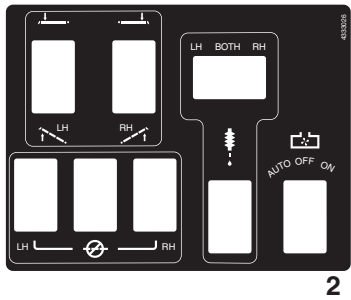

SPRAYTEK XP

Console

Item	Part No.	Qty.	Description
1	4320826	1	Console, Sprayer Control
2	4333026	1	Decal, Upper Sprayer
3	4333027	1	Decal, Lower Sprayer
4	4333029	1	Decal, Clean Rinse
5	4333028	1	Decal, Master Boom
6	4333646	1	Switch, Master Boom
7	4130132	1	Switch, Left Boom Control
8	4130132	1	Switch, Center Boom Control
9	4130132	1	Switch, Right Boom Control
10	4326362	1	Switch, Agitator Select
11	4299072	1	Switch, Left Boom Lift/Lower
12	4299072	1	Switch, Right Boom Lift/Lower
13	4130132	1	Switch, Foam Power
14	4316067	1	Switch, Foam Select
15	4130132	1	Switch, Hose Reel Valve
16	4130132	1	Switch, Clean Rinse
17	404016	2	Screw, 1/4-20 x 5/8" Truss Head
18	4315646	2	Nut, 1/4-20 U-Type
19	4225220	AR	Plug, Panel
20	4340689	1	Indicator, Low Pressure
21	4340846	1	Decal, Low Pressure Light
22	4341630	1	Decal, Spraytek Info
23	4383946	1	Decal, Sprayer