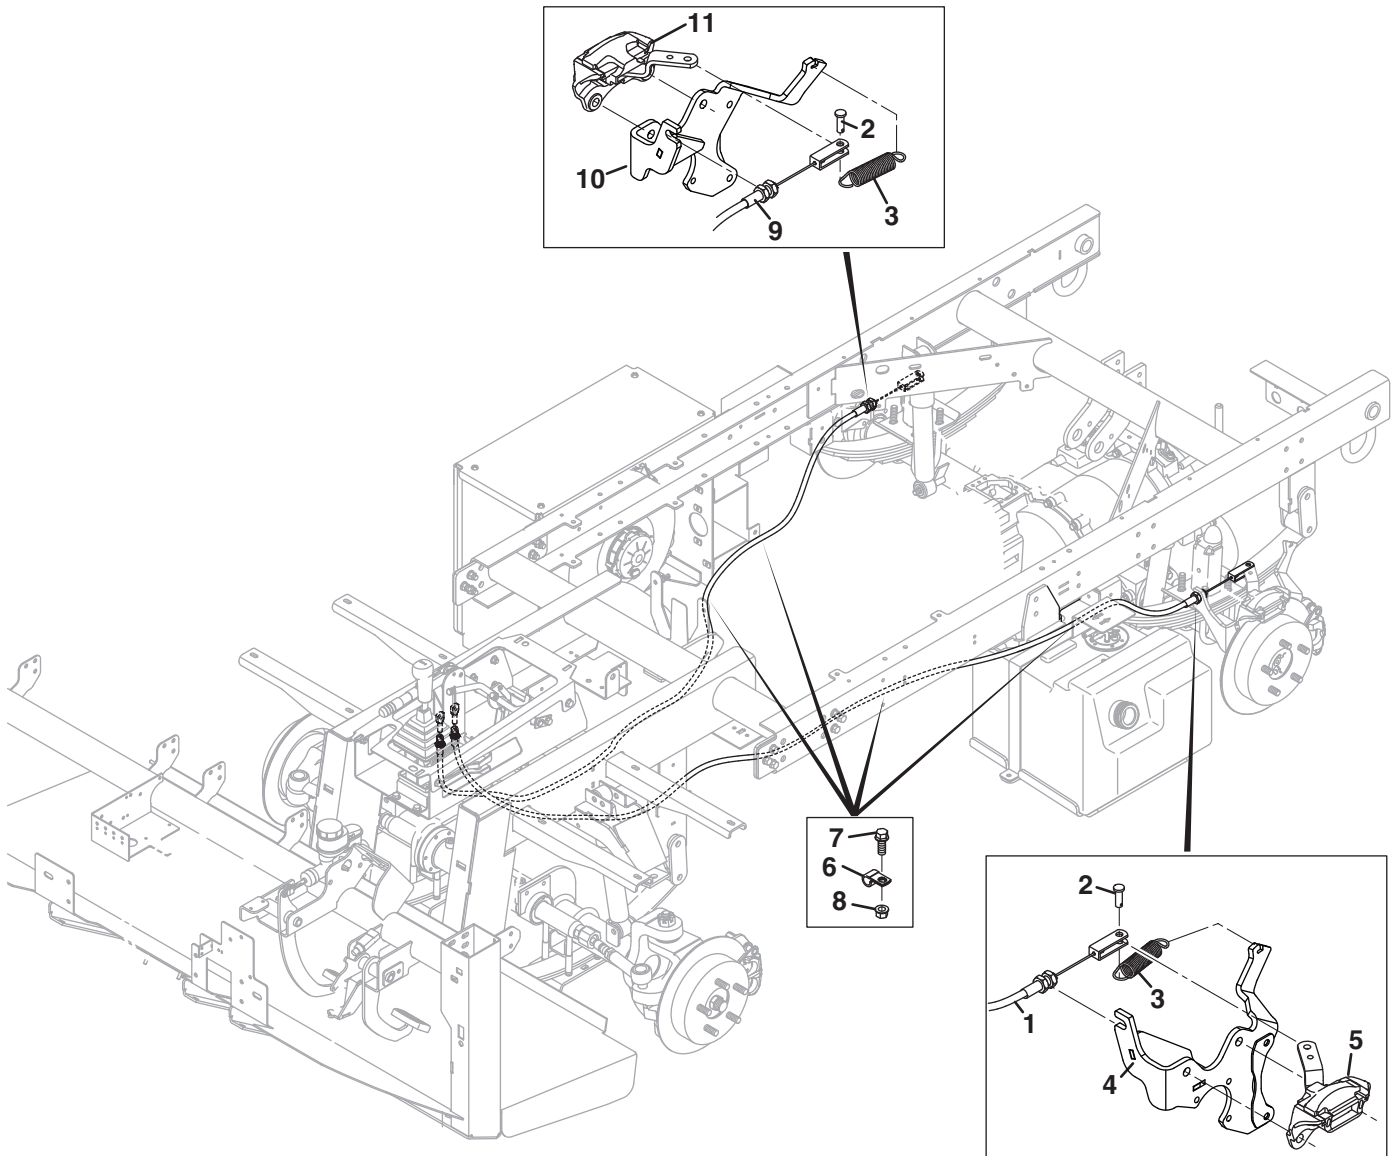

SPRAYTEK XP

Parking Brake Cables

Item	Part No.	Qty.	Description
1	4304018	1	Cable, Driver Side Parking Brake
2	64188-03	2	Clevis Pin, 3/8 x 1-1/8"
3	353767	2	Spring, Extension
4	4324169	1	Bracket, Left Side Rear Caliper
5	4310731	1	Caliper, Driver Side Parking Brake
6	345666	6	Clamp, 1/2"
7	403751	6	Screw, 5/16-18 x 3/4" Hex Flange
8	548911	6	Nut, 5/16-18 Hex Flange
9	4304018	1	Cable, Passenger Side Parking Brake
10	4324167	1	Bracket, Right Side Rear Caliper
11	4310746	1	Caliper, Passenger Side Parking Brake