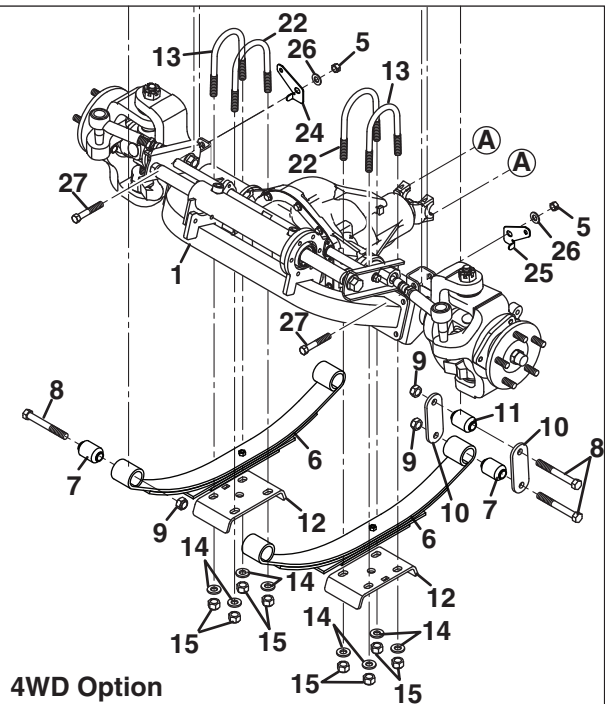

SPRAYTEK XP

Front Axle Assembly

Item	Part No.	Qty.	Description
1	REF	1	Front Axle (2WD)
1	REF	1	Front Axle (4WD)
2	4316626	2	Shock, Front Axle
3	823621	4	Bushing
4	311396	2	Screw, 7/16-14 x 2-1/4" Hex Head
5	800294	4	Locknut, 7/16-14 Hex Center
6	4330100	2	Spring, Front Leaf
7	4329786	2	• Bushing, Steel Sleeve Rubber
8	400626	6	Screw, 5/8-11 x 3-1/2" Hex Head
9	4330109	6	Nut, 5/8-11 Crownlock Hex
10	4329666	4	Shackle, Leaf Spring
11	4329786	2	Bushing, Steel Sleeve Rubber
12	4316888	2	Mount, 2WD Leaf Spring
12	4317909	2	Mount, 4WD Leaf Spring
13	4329808	4	U-Bolt, 2-3/4 x 5-3/4" x 1/2-20 (2WD Only)
13	4329808	2	U-Bolt, 2-3/4 x 5-3/4" x 1/2-20 (4WD Only)
14	453017	8	Flat Washer, 1/2
15	445667	8	Nut, 1/2-20 Elastic Stop Hex
16	825500	2	Washer, 7/16 Cupped
17	4345666	2	Bumper
18	4305440	1	Driveshaft, 4WD
	4323786	2	• Kit, Cross and Bearing
19	4323787	1	• Splined Shaft with U-Joint
20	4323790	1	• Driveshaft, 2-1/8" Diameter
21	4323791	1	• U-Joint, 1310E
22	4329810	2	U-Bolt, 3-1/4 x 6" x 1/2-20
23	REF	1	Rear Axle
24	4318187	1	Bracket, Left Side Hose Clamp
25	4318186	1	Bracket, Right Side Hose Clamp
26	453013	2	Flat Washer, 7/16"
27	400352	2	Screw, 7/16-14 x 2-3/4" Hex Head
28	452437	2	Nut, M10-1.5 Nylon Insert
29	4319288	1	Kit, 1310 Strap (4WD Only)
30	452404	2	Screw, M10-1.5 x 70 mm Hex Flange (4WD Only)
31	452437	2	Nut, M10-1.5 Nylon Insert (4WD Only)