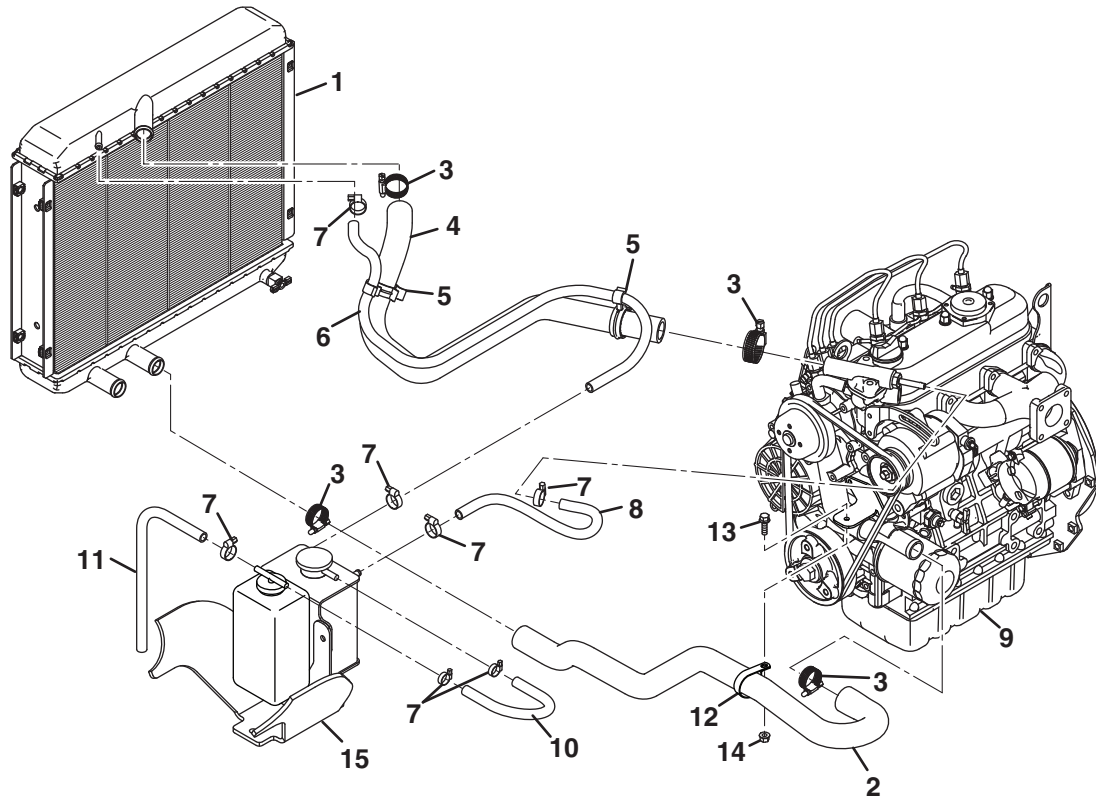

SPRAYTEK XP

Diesel Radiator Hoses

Item	Part No.	Qty.	Description
1	4315435	1	Radiator
2	4303615	1	Hose, Lower Radiator
3	319914	4	Clamp, Hose
4	4303677	1	Hose, Upper Radiator
5	4320566	2	Hose Clamp
6	554748	AR	Hose, Radiator to Expansion Tank, 28" Lg
7	48540-01	7	Clamp, Worm Gear
8	554748	AR	Hose, Engine to Expansion Tank, 13" Lg
9	4293417	1	Engine, Kubota D1105-E4B
10	554748	AR	Hose, Expansion Tank to Tank, 7.5" Lg
11	554748	AR	Hose, Overflow Tank Drain, 11.5" Lg
12	2700757	1	Clamp, Tube
13	548045	1	Screw, 1/4-20 x 3/4" Hex Flange
14	548910	2	Nut, 1/4-20 Hex Flange
15	REF	1	Tank Assembly