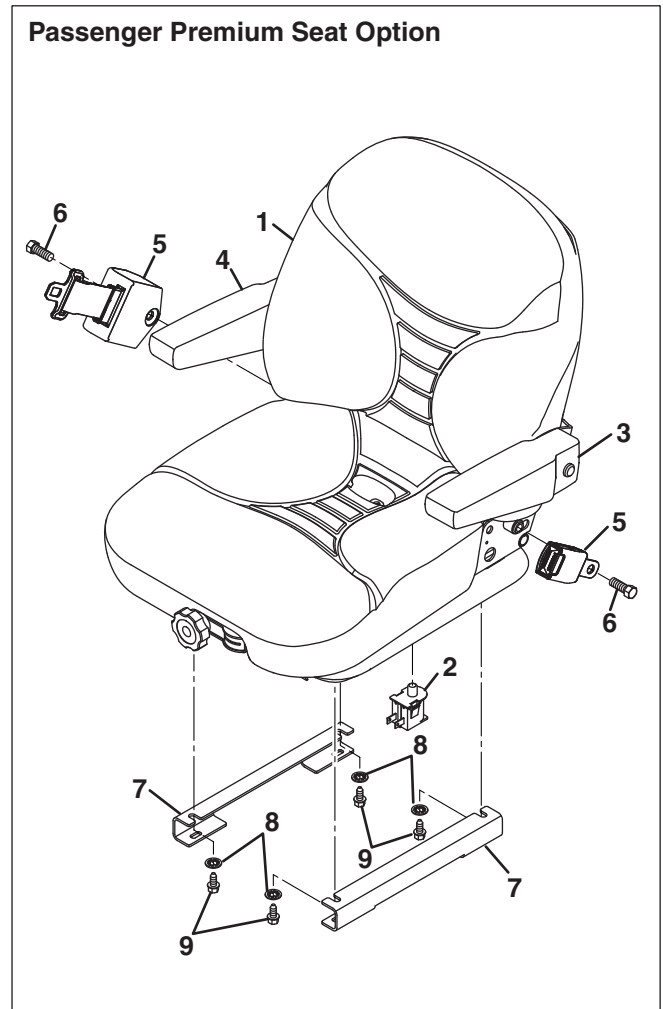

SPRAYTEK XP

Premium Seat Option

Item	Part No.	Qty.	Description
Driver Premium Seat Option			
1	4139433	1	Seat, V5300 Suspension (Includes Items 2 - 4)
2	4139450	1	• Switch, Seat
	4139436	1	• Kit, Arm Rest
3	4139434	1	• • Arm Rest, Driver Side
4	4139435	1	• • Arm Rest, Passenger Side
5	4257812	1	Seat Belt (Latching and Retracting Components)
6	400370	2	Screw, 7/16-20 x 1" Hex Head
7	4319947	2	Support, Seat
8	447216	4	Lockwasher, 3/8 Internal Tooth
9	409812	4	Screw, 5/16-18 x 3/4" Thread Cutting
10	3003928	1	Pouch, Product Literature
11	800943	2	Screw, #10-16 x 3/4" Thread Cutting
12	452004	2	Flat Washer, 1/4
Passenger Premium Seat Option			
1	4139433	1	Seat, V5300 Suspension (Includes Items 2 - 4)
2	4139450	1	• Switch, Seat
	4139436	1	• Kit, Arm Rest
3	4139434	1	• • Arm Rest, Driver Side
4	4139435	1	• • Arm Rest, Passenger Side
5	4257812	1	Seat Belt (Latching and Retracting Components)
6	400370	2	Screw, 7/16-20 x 1" Hex Head
7	4319947	2	Support, Seat
8	447216	4	Lockwasher, 3/8 Internal Tooth
9	409812	4	Screw, 5/16-18 x 3/4" Thread Cutting