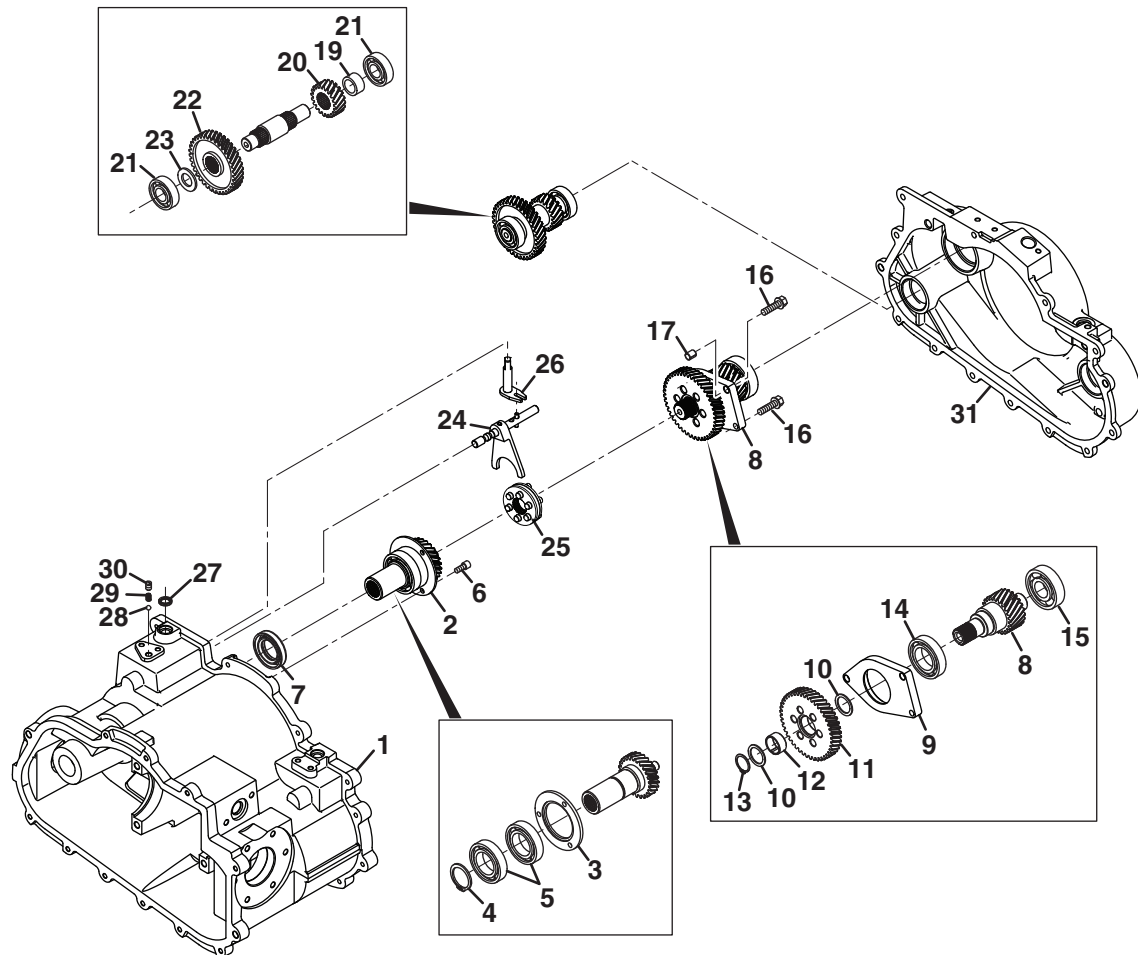

SPRAYTEK XP

Input Shaft

Rear Axle Part No. 4395476 and 4395475

Item	Part No.	Qty.	Description
1	4397709	1	Housing, Carrier
2	4397631	1	Assembly, Input Shaft
3	N/S	1	• Plate, Input Shaft Retainer
4	N/S	1	• Retaining Ring
5	N/S	2	• Bearing, Ball
6	4332686	3	Screw, 1/4-20 x 1/2" Hex Socket
7	4332709	1	Seal, 35 mm x 55 mm Input Shaft
8	4397632	1	Assembly, Idler & Intermediate Shaft (Includes Items 9 - 15 and 19 - 23)
9	N/S	1	• Retainer, Hi/Lo Shaft
10	N/S	2	• Washer, Shaft
11	N/S	1	• Gear, 42 Tooth Low Speed
12	N/S	1	• Bushing
13	N/S	1	• Retaining Ring
14	N/S	1	• Bearing, Ball
15	N/S	1	• Bearing, Ball
16	4332629	3	Screw, 5/16 x 1-1/8" Hex Flange
17	4332752	2	Pin, Alignment
18			
19	N/S	1	• Spacer
20	N/S	1	• Gear, 20 Tooth
21	4332653	2	• Bearing, Ball
22	N/S	1	• Gear, 35 Tooth
23	N/S	1	• Spacer, Shaft
24	4332661	1	Shaft, Hi/Lo Detent
25	4397686	1	Clutch, Shifting
26	4332753	1	Shaft, Hi/Lo Shift
27	4332610	1	Seal, 12 mm x 0.718" Shaft
28	4332607	1	Ball, 5/16" Detent
29	4332608	1	Spring, Detent
30	4332609	1	Set Screw
31	4397637	1	Cover, Rear