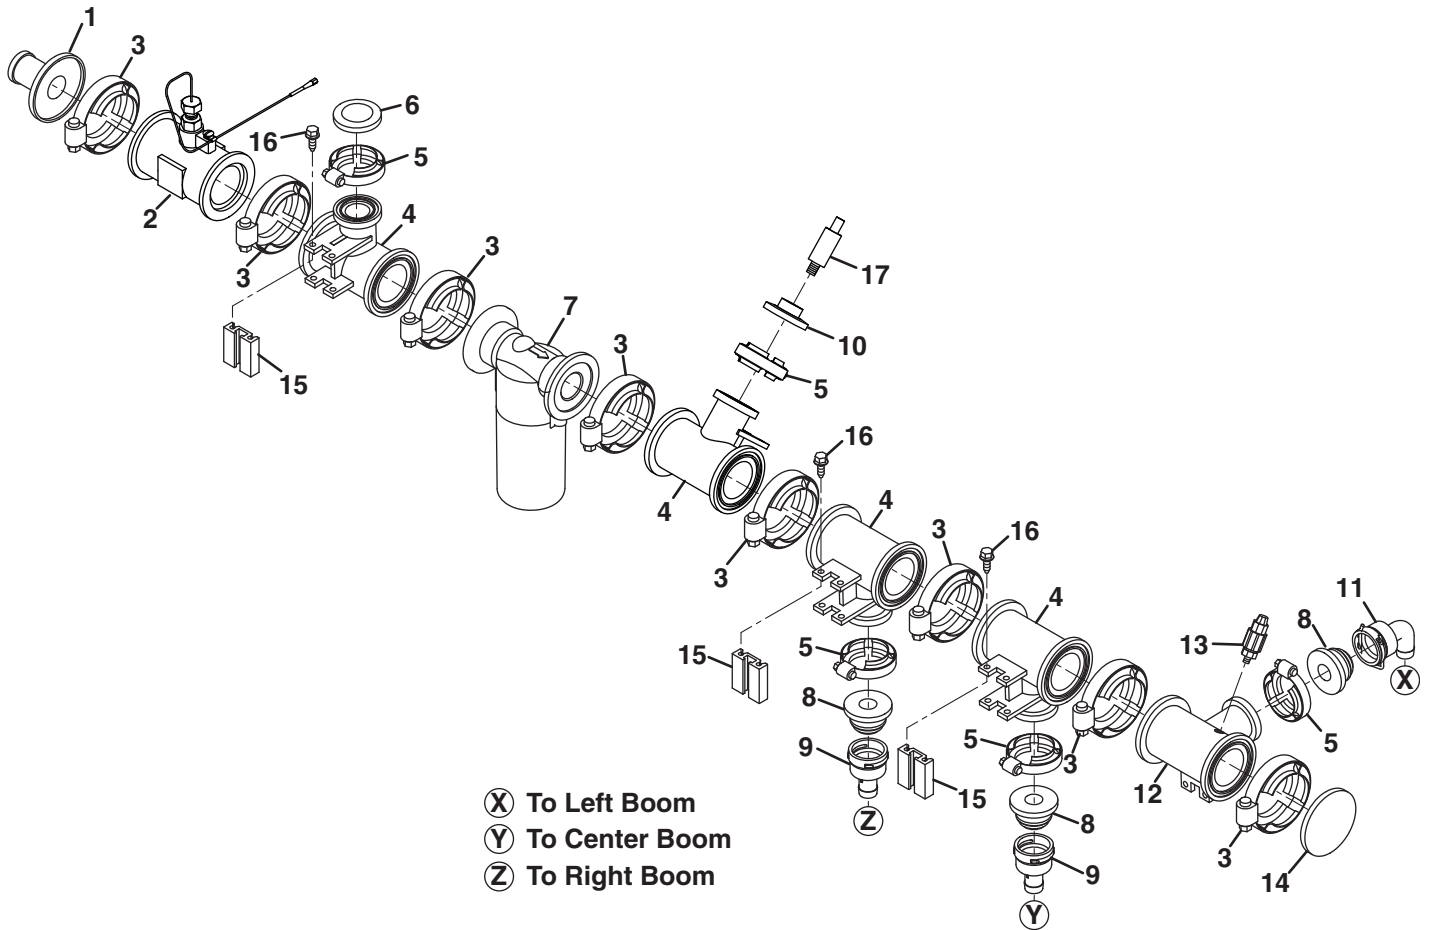

Item	Part No.	Qty.	Description
1	4319809	1	Adapter, #75 Flange to 1-1/4" Hose Barb
2	4309745	1	Flow Meter
3	4309736	8	Clamp, #75 Flange
4	4309751	4	Tee, #75 Flange x #50 Flange Branch
5	4319808	5	Clamp, #50 Flange
6	4319813	1	Cap, #50 Flange
7	4309746	1	Valve, #75 Electric 1" Butterfly
8	4309756	3	Adapter, #50 Flange to Quick Connect
9	4320747	2	Fitting, Quick Connect x 3/4" Hose Barb
10	4319812	1	Adapter, #50 Flange to Gauge Port
11	4319790	1	Elbow, Quick Connect x 3/4" Hose Barb
12	4322311	1	Tee, #75 Flange x #50 Flange Branch (With Gauge Port)
13	4322990	1	Sensor, SharpShooter Pressure
14	4309754	1	Cap, #75 Flange
15	4322307	3	Rail, Mounting
16	4322987	12	Screw, Stainless Steel
17	4323047	1	Sensor, Envizio Pressure