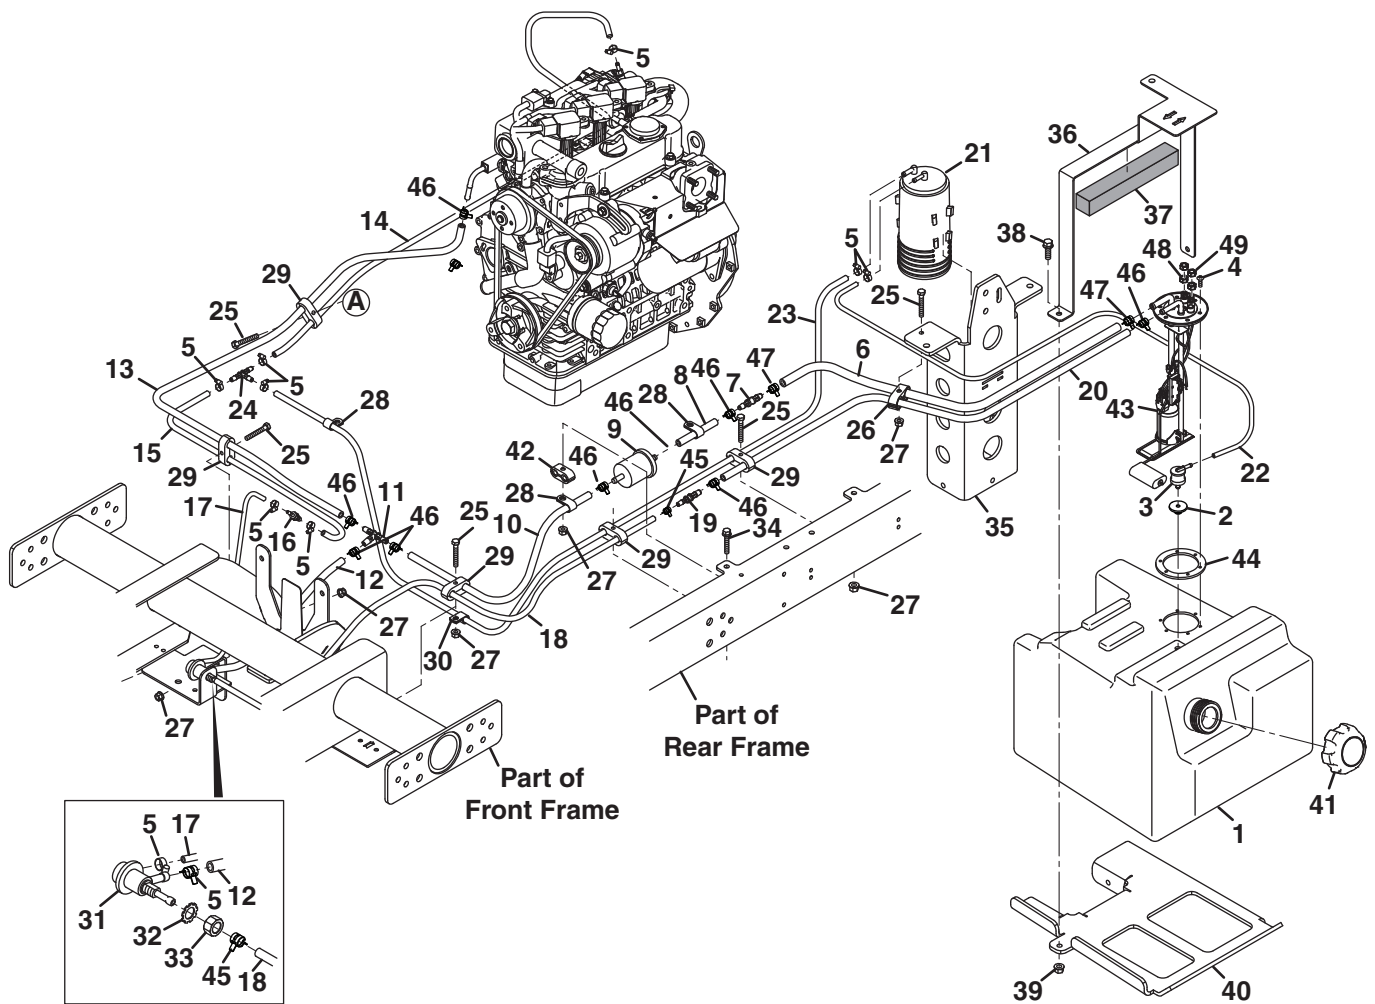

SPRAYTEK XP

Gas Fuel System

Gas Engine Option

Item	Part No.	Qty.	Description
1	4322847	1	Tank, Gas Fuel (Includes Items 2 - 3)
2	4168131	1	• Grommet
3	4331707	1	• Valve, Rollover
4	800021	6	Screw, #10-24 x 1/2" Truss Head
5	48540-01	10	Clamp, Fuel Hose
6	4331466	1	Hose, Tank to Reducer 3/8", 17" Lg
7	4316026	1	Reducer, 3/8 to 5/16" Hose
8	4218621	1	Hose, Reducer to Filter 7.9 mm, 6" Lg
9	5001182	1	Filter, Fuel
10	4218621	1	Hose, Filter to Tee 7.9 mm, 25" Lg
11	4113020	1	Tee, 5/16" Hose
12	4218621	1	Hose, Tee to Pressure Regulator, 6" Lg
13	4218621	1	Hose, Tee to Engine 7.9 mm, 22" Lg
14	4218620	1	Hose, Engine to Tee 6.4 mm, 26" Lg
15	4218620	1	Hose, Tee to Reducer 6.4 mm
16	4316890	1	Reducer, 1/4 to 5/32" Hose
17	554752	1	Hose, Reducer to Pressure Regulator, 4" Lg
18	4218620	1	Hose, Pressure Regulator to Reducer, 29" Lg
19	4113018	1	Reducer, 5/16 to 1/4" Hose
20	4218621	1	Hose, Reducer to Tank, 22" Lg
21	4221120	1	Canister, 800cc Carbon
22	554752	1	Hose, Valve to Canister 5/32", 26" Lg
23	4218620	1	Hose, Canister to Tee 1/4", 49" Lg
24	4115904	1	Tee, 1/4" Hose
25	400118	6	Screw, 1/4-20 x 1-3/4" Hex Head
26	3003110	1	Clamp, Double Hose
27	548910	8	Nut, 1/4-20 Hex Flange
28	345666	3	Clamp, 1/2" Hose
29	364741	5	Clamp, Double Hose
30	48228A	1	Clamp, Hose
31	2700177	1	Regulator, Fuel Pressure
32	309067	1	Lockwasher, 1/2" External Tooth
33	800875	1	Nut, M12-1.25 Hex
34	800871	2	Screw, 1/4-20 x 1-1/4" Hex Flange
35	4319006	1	Mount, Fuel Tank
36	4314267	1	Strap, Fuel Tank
37	4138359	AR	Foam, Seal, 7.5" Lg
38	800710	2	Screw, 5/16-18 x 1" Hex Flange
39	548911	2	Nut, 5/16-18 Hex Flange
40	4314268	1	Bracket, Fuel Tank
41	4166840	1	Cap, Unvented Fuel
42	364221	2	Clamp, Double Tube
43	4315772	1	Fuel Pump/Level Sender
44	4331468	1	• Gasket
45	4331673	2	Clamp, 1/4" I.D. Hose Spring
46	4331675	10	Clamp, 5/16" I.D. Hose Spring
47	4331671	2	Clamp, 3/8" I.D. Hose Spring
48	444312	2	Nut, #10-32 Hex
49	444306	4	Nut, #8-32 Hex