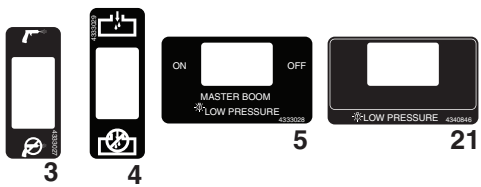

SPRAYTEK XP

Console

Item	Part No.	Qty.	Description
1	4320826	1	Console, Sprayer Control
2	4333026	1	Decal, Upper Sprayer
3	4333027	1	Decal, Lower Sprayer
4	4333029	1	Decal, Clean Rinse
5	4333028	1	Decal, Master Boom
6	4333646	1	Switch, Master Boom
7	4130132	1	Switch, Left Boom Control
8	4130132	1	Switch, Center Boom Control
9	4130132	1	Switch, Right Boom Control
10	4326362	1	Switch, Agitator Select
11	4299072	1	Switch, Left Boom Lift/Lower
12	4299072	1	Switch, Right Boom Lift/Lower
13	4130132	1	Switch, Foam Power
14	4316067	1	Switch, Foam Select
15	4130132	1	Switch, Hose Reel Valve
16	4130132	1	Switch, Clean Rinse
17	404016	2	Screw, 1/4-20 x 5/8" Truss Head
18	4315646	2	Nut, 1/4-20 U-Type
19	4225220	AR	Plug, Panel
20	4340689	1	Indicator, Low Pressure
21	4340846	1	Decal, Low Pressure Light
22	4341630	1	Decal, Spraytek Info
23	4383946	1	Decal, Sprayer