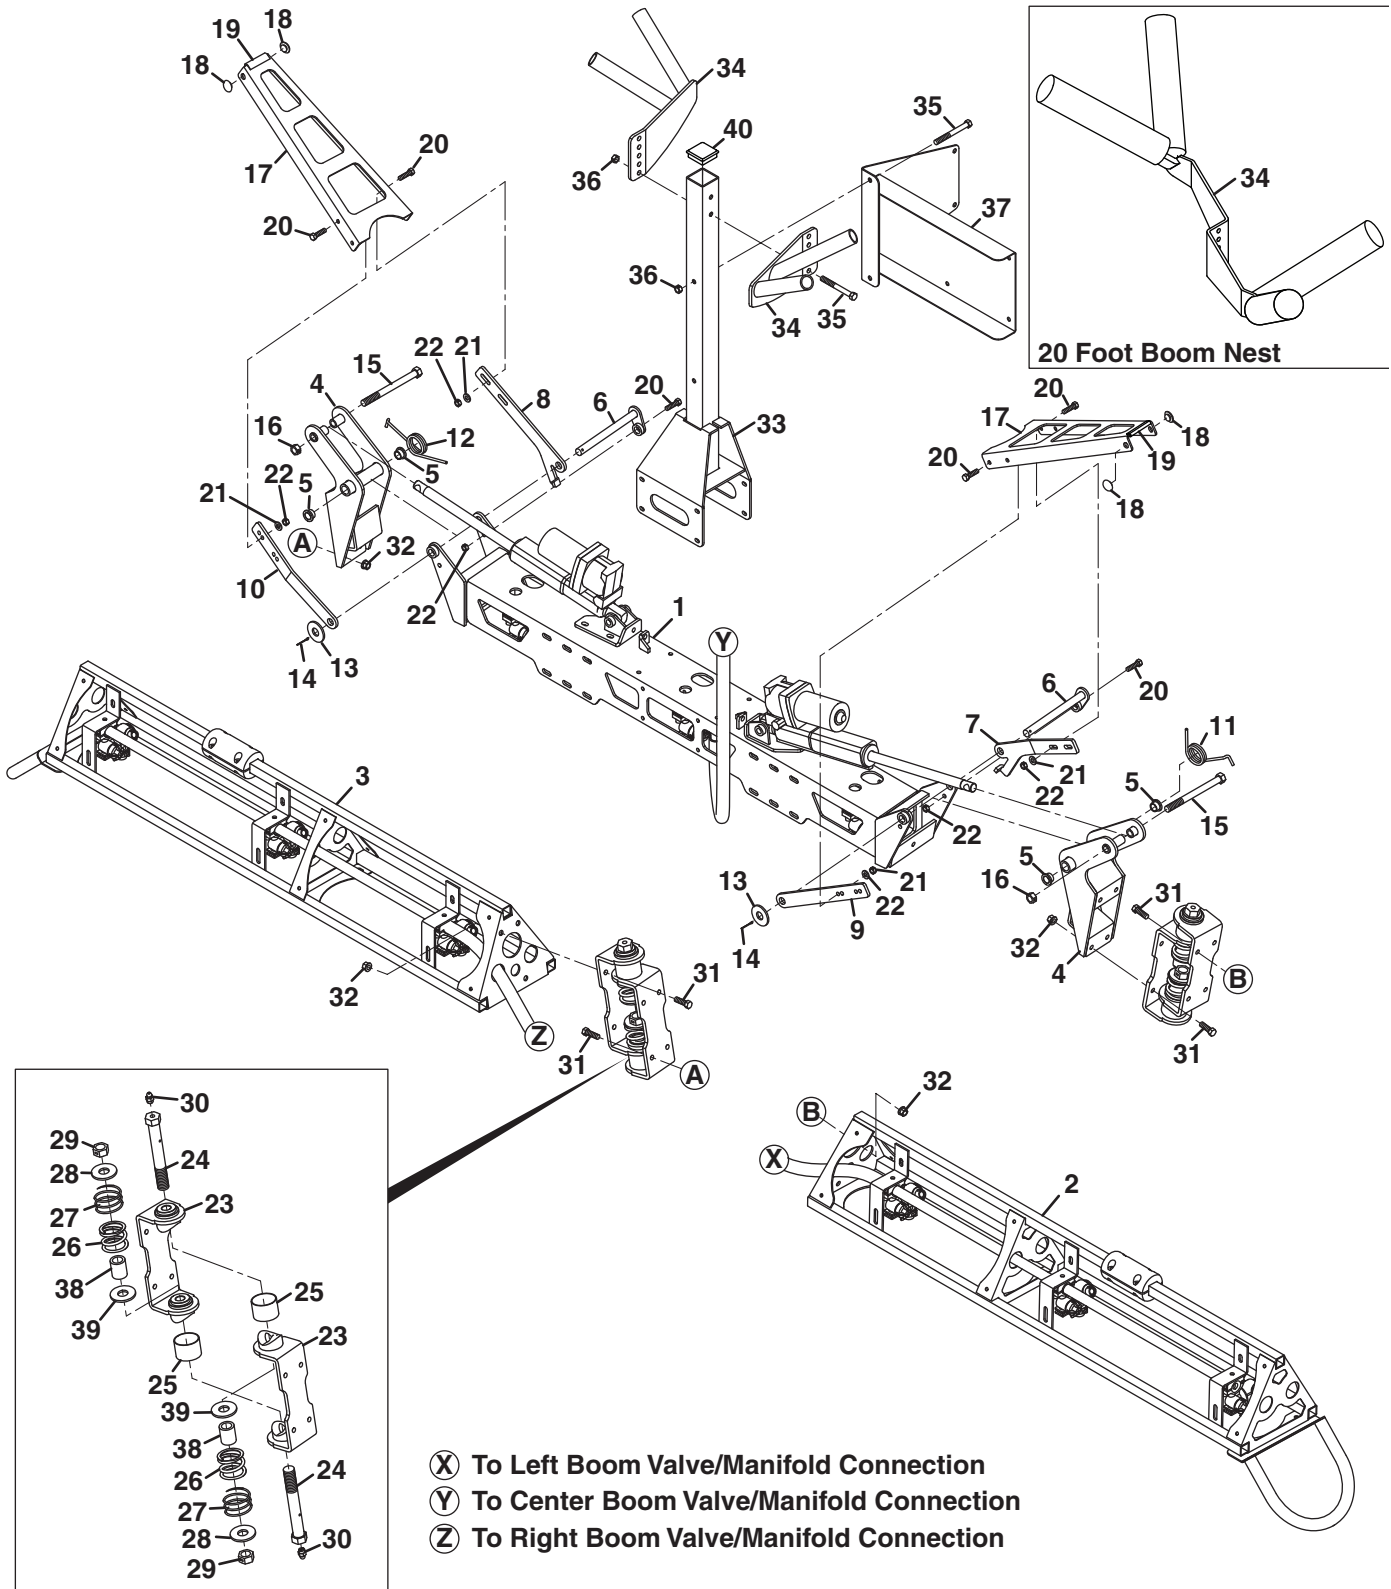

SPRAYTEK XP

Boom Assembly

15 Foot Boom Shown. 18 Foot and 20 Foot Booms Similar

Item	Part No.	Qty.	Description
1	REF	1	Three Nozzle Center Boom, (15' and 18' Booms)
1	REF	1	Four Nozzle Center Boom, (20' Boom)
2	REF	1	Three Nozzle Left Boom, (15' Boom)
2	REF	1	Four Nozzle Left Boom, (18' and 20' Booms)
3	REF	1	Three Nozzle Right Boom, (15' Boom)
3	REF	1	Four Nozzle Right Boom, (18' and 20' Booms)
4	4332288	2	Arm, Pivot Hinge
5	4332306	4	Bushing
6	4332251	2	Pin, Hinge with Spacer
7	4332249	1	Limit Hinge, Left Side
8	4332246	1	Limit Hinge, Right Side
9	4332248	1	Lock Hinge, Left Side
10	4332211	1	Lock Hinge, Right Side
11	4332253	1	Spring, Left Side Torsion
12	4332252	1	Spring, Right Side Torsion
13		2	Machine Bushing
14	460050	2	Cotter Pin, 1/8 x 1"
15	400430	2	Screw, 1/2-13 x 5" Hex Head
16	800602	2	Nut, 1/2-13 Nylon Insert
17	4332210	2	Boom Lock
18	4332292	4	Insert, Rubber
19	4332307	2	Trim, 2-3/4"
20	400188	10	Screw, 5/16-18 x 1" Hex Head
21	364441	8	Spacer, 5/16"
22	445802	10	Nut, 5/16-18 Nylon Insert
23	4332190	2	Boom Hinge
24	4332196	4	Screw, 3/4-10 x 5-1/2" Tapped
25	4333507	4	Hose, Rubber Duct, 2" Lg
26	4332195	4	Spring, Outer Compression
27	4332247	4	Spring, Inner Compression
28	367031	4	Washer, Isolator
29		4	Locknut, 3/4-10 Hex Center
30	471214	4	Grease Fitting, 1/4-28 Straight
31	400262	16	Screw, 3/8-16 x 1" Hex Head
32	548804	8	Nut, 3/8-16 Whizlock Flange
33	4332208	1	Post, Boom Nest
34	4332255	2	Boom Nest, 2 Piece, (15' and 18' Booms)
34	4332207	1	Boom Nest, 1 Piece, (20' Boom)
35	400276	4	Screw, 3/8-16 x 3" Hex Head
36	445806	2	Nut, 3/8-16 Nylon Insert
37	4332194	1	Mount, Clean Load/Foam Marker
38	4332250	4	Sleeve, Spring
39	4332254	4	Shim, Spring
40		1	Cap, Rubber