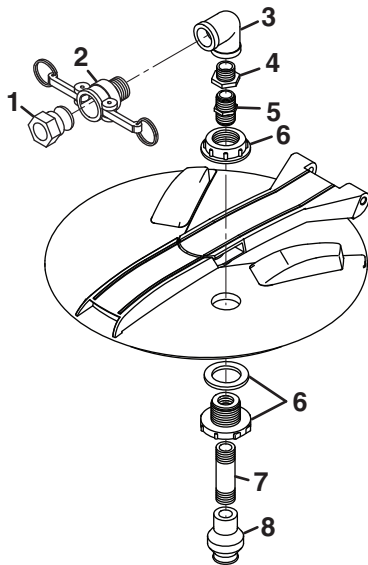

Tank Rinse and Spray Gun Accessory Part No. 4320588 and 4323628

Item	Part No.	Qty.	Description
	4320588	1	Tank Rinse Hose Connection
1	4319932	1	• Coupler, 1" NPT Male Cam
2	4319933	1	• Coupler, 1" NPT Female Cam
3		1	• Elbow, 1" NPT
4		1	• Adapter, 1" NPT x 3/4" NPT
5	4319889	1	• Nipple, 3/4" NPT
6	4319828	1	• Fitting, 3/4" NPT Bulkhead
7		1	• Nipple, 3/4" NPT x 4"
8		1	• Nozzle, Tank Rinse
	4323628	1	Spray Gun Accessory
9	4330941	1	• Spray Gun
10	4323630	1	• Mount, spray gun
11	800710	2	• Screw, 5/16-18 x 1" Hex Flange
12	548911	2	• Nut, 5/16-18 Hex Flange