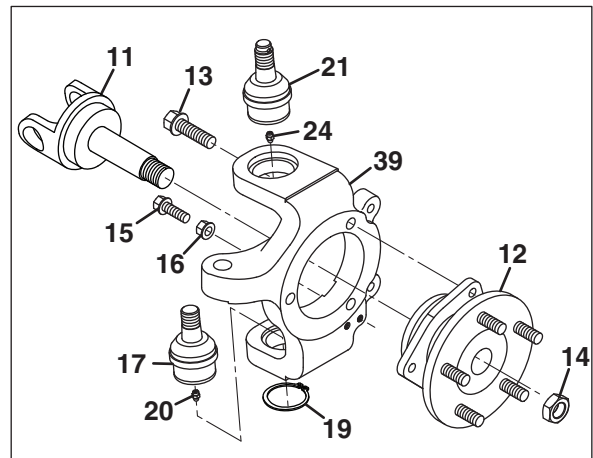

SPRAYTEK XP

4WD Front Axle

Item	Part No.	Qty.	Description
1	N/S	1	4WD Front Axle
2	4316270	1	Cylinder, 4WD Steering
	4329207	1	• Seal Kit
3	548902	8	Screw, 5/16-18 x 1" Hex Flange
4	548911	2	Nut, 5/16-18 Hex Flange
5	4316155	2	Rod, Axial
6	4316156	2	Ball Joint, Tie Rod (Includes Items 7 - 9)
7	4331847	1	• Nut, M14-1.5 Slotted Hex
8	460016	1	• Cotter Pin, 3/32 x 1"
9	548224	1	• Grease Fitting, 1/4 Straight
10	4316692	1	Knuckle, Right Side Steering
11	4321248	2	Stub, Axle Shaft
12	4312789	2	Hub, Wheel
13	4317651	6	Screw, M12-1.75 x 40 mm Hex Head
14	4317626	2	Locknut, M24 x 1.5 Hex Flange
15	800709	2	Screw, 3/8-16 x 1" Hex Flange
16	548804	2	Nut, 3/8-16 Hex
17	4312790	2	Ball Joint, Lower (Includes Items 18 - 20)
18	N/S	1	• Nut, Hex
19	548329	1	• Retaining Ring
20	548224	1	• Grease Fitting, 1/4 Straight
21	4313710	2	Ball Joint, Upper (Includes Items 22 - 25)
22	4325289	1	• Insert, Threaded
23	4325290	1	• Nut, 3/4-16 Slotted Hex
24	471217	1	• Grease Fitting, Straight
25	460030	1	• Cotter Pin, 1/8 x 1-1/4"
26	4317715	2	Bearing, 3/4" Shaft Flanged
27	548898	4	Screw, 1/4-20 x 1" Hex Flange
28	800706	4	Locknut, 1/4-20 Flange Crown
29	400320	2	Nut, M16-1.5 Hex Flange
30	4317069	1	Mount, 4WD Steering
31	4321249	2	U-Joint Cross and Bearing
32	800379	2	Nut, 1/2-13 Hex Flange
33	446142	8	Lockwasher, 3/8 Heavy
34	4321379	8	Clip, U-Joint
35	4306175	2	Plate, 4WD Steering
36	400262	8	Screw, 3/8-16 x 1" Hex Head
37	400152	2	Screw, M16-1.5 x 45 mm Hex Flange
38	4306157	1	Rod, 4WD Steering Support
39	4312906	1	Knuckle, Left Side Steering