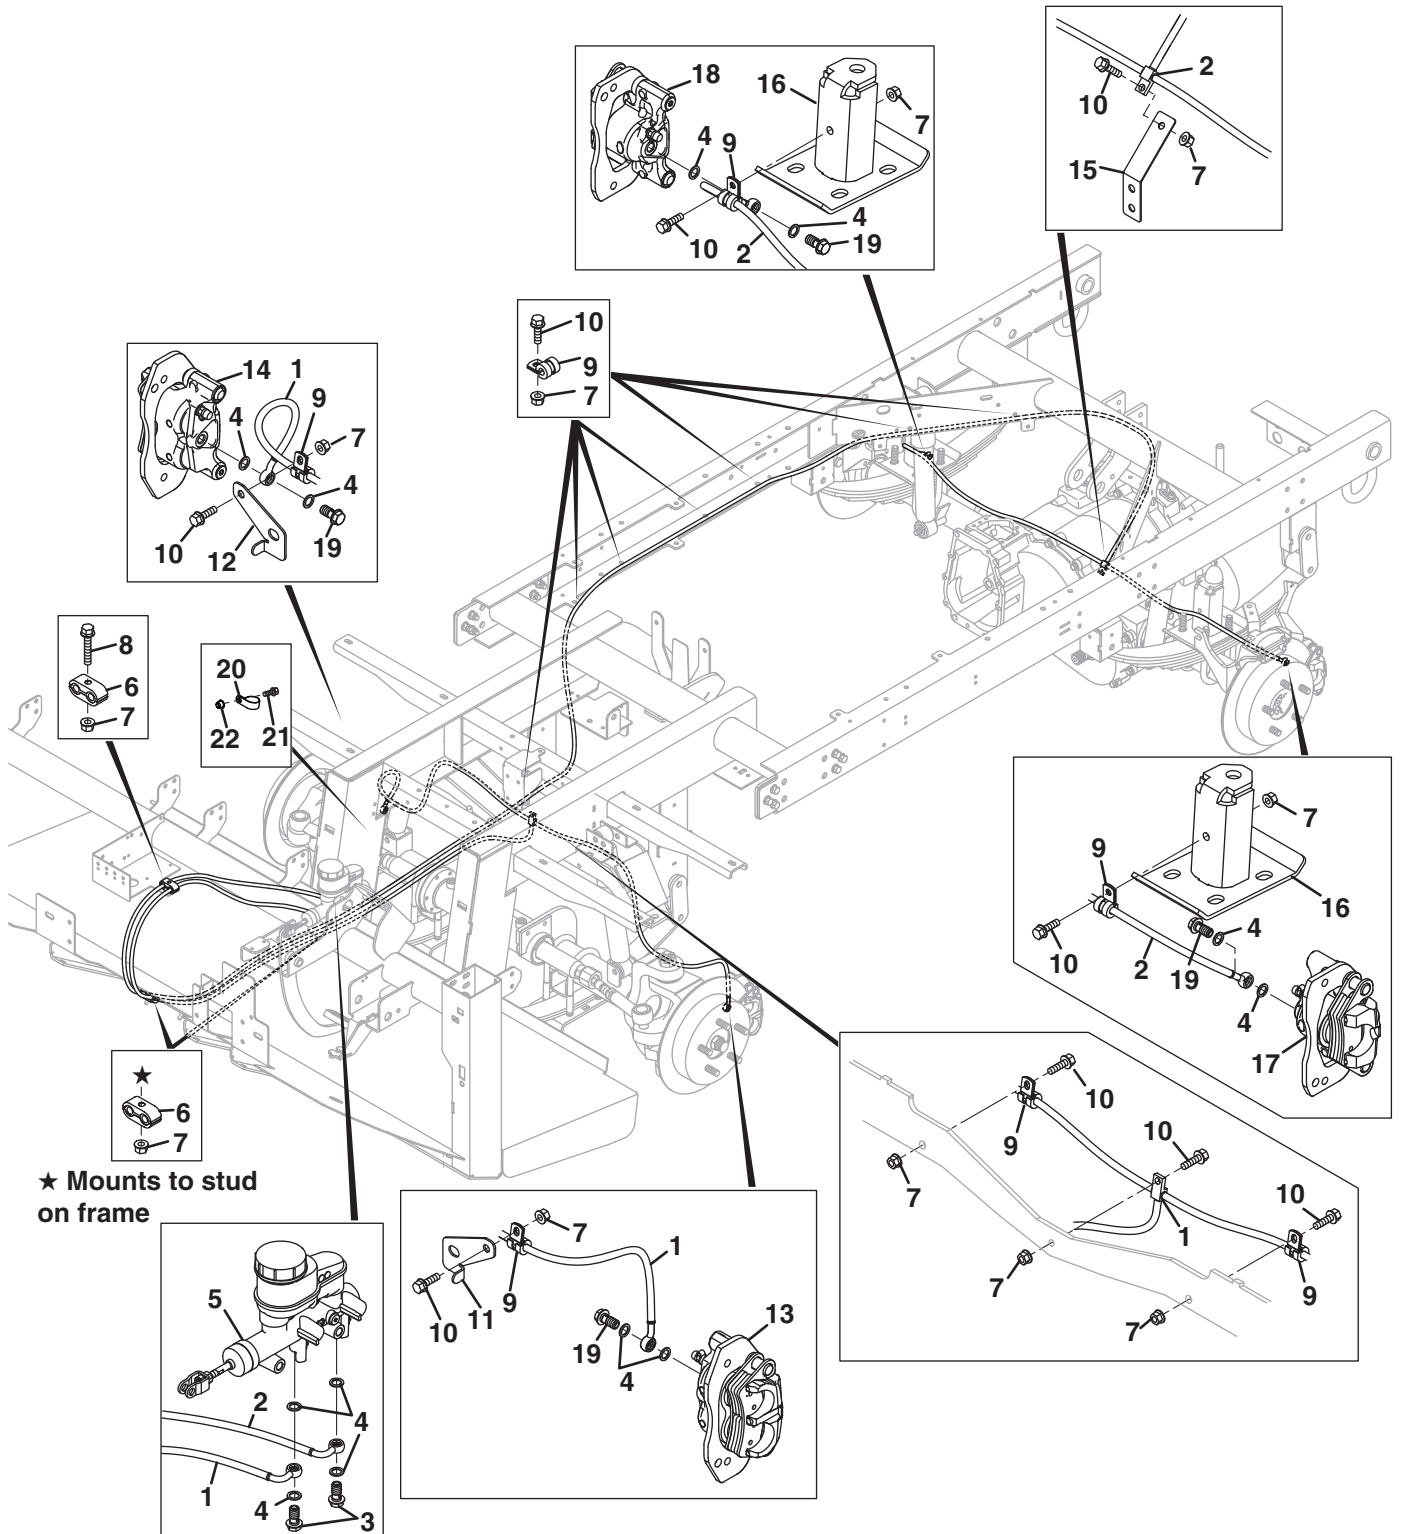

SPRAYTEK XP

Brake Hose Routing

Item	Part No.	Qty.	Description
1	4306208	1	Hose, Front Brakes
2	4306456	1	Hose, Rear Brakes
3	4319206	2	Bolt, M10-1 Banjo
4	400154	12	Washer, Copper
5	4301838	1	Master Cylinder
6	4317492	3	Clamp, Double Hose
7	548910	18	Nut, 1/4-20 Hex Flange
8	800871	1	Screw, 1/4-20 x 1-1/4" Hex Flange
9	48228-04	13	Clip, 5/16" Cable
10	548045	15	Screw, 1/4-20 x 3/4" Hex Flange
11	4318187	1	Bracket, Left Side Hose Clamp
12	4318186	1	Bracket, Right Side Hose Clamp
13	4307716	1	Caliper, Left Front Dual Piston
14	4313706	1	Caliper, Right Front Dual Piston
15	4318806	1	Bracket, Brake Line Tee
16	4389135	2	Stop, Rear Suspension
17	4313707	1	Caliper, Left Rear Single Piston
18	4309515	1	Caliper, Right Rear Single Piston
19	4319206	4	Bolt, M10-1.25 Banjo
20	354080	1	Clamp, 1" Hose
21	403751	1	Screw, 5/16-18 x 3/4" Hex Flange
22	400150	1	Nut, 5/16-18 Insert