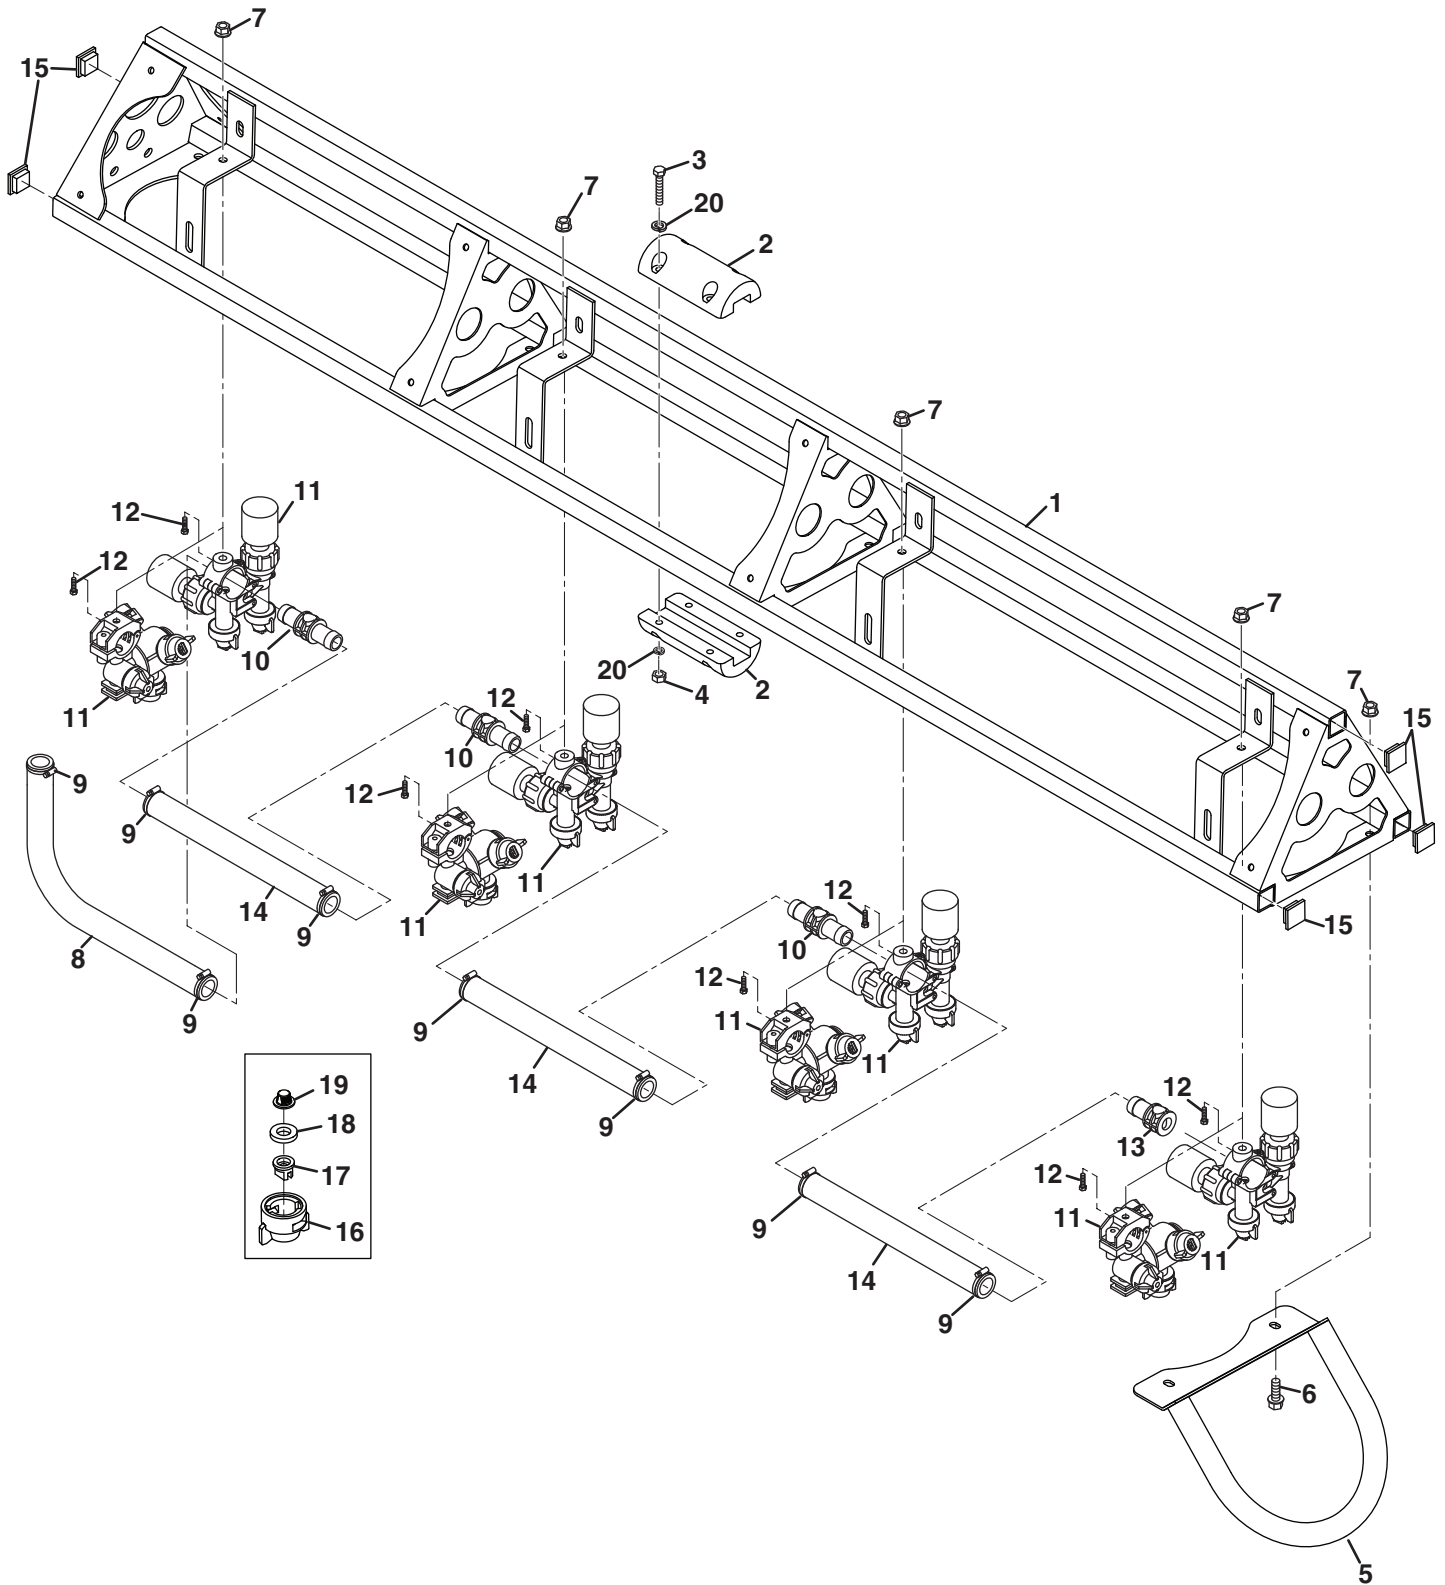

SPRAYTEK XP

Four Nozzle Left Boom

18 Foot and 20 Foot Booms

Item	Part No.	Qty.	Description
1	4332192	1	Boom, 4 Nozzle Left
2	4332206	1	Guide Block Set
3	400114	4	Screw, 1/4-20 x 1-1/4" Hex Head
4	445770	4	Nut, 1/4-20 Nylon Insert
5	4332197	1	Boom End Guard
6	403751	2	Screw, 5/16-18 x 3/4" Hex Flange
7	445802	6	Nut, 5/16-18 Hex Flange
8	4333506	1	Hose, 3/4" I.D. PVC
9	4319952	8	Clamp, Hose
10	4321548	3	Double Barb Connector
11	REF	4	Nozzle, Combo Jet (SharpShooter Boom)
11	REF	4	Nozzle, Triple (HD Boom)
12	400188	4	Screw, 5/16-18 x 1" Hex Head
13	4321546	1	Single Barb Connector
14	4333506	3	Hose, 3/4" I.D. PVC, 19" Lg
15	4332290	5	Plug, 1" Square
16	4334171	4	Cap, Nozzle Tip (HD Boom)
17	4334166	4	Tip, XR-11006VP (HD Boom)
18	4321553	4	Gasket, Nozzle (HD Boom)
19	4334167	4	Strainer, 50 Mesh Poly (HD Boom)
20	446128	8	Lock washer, 1/4"