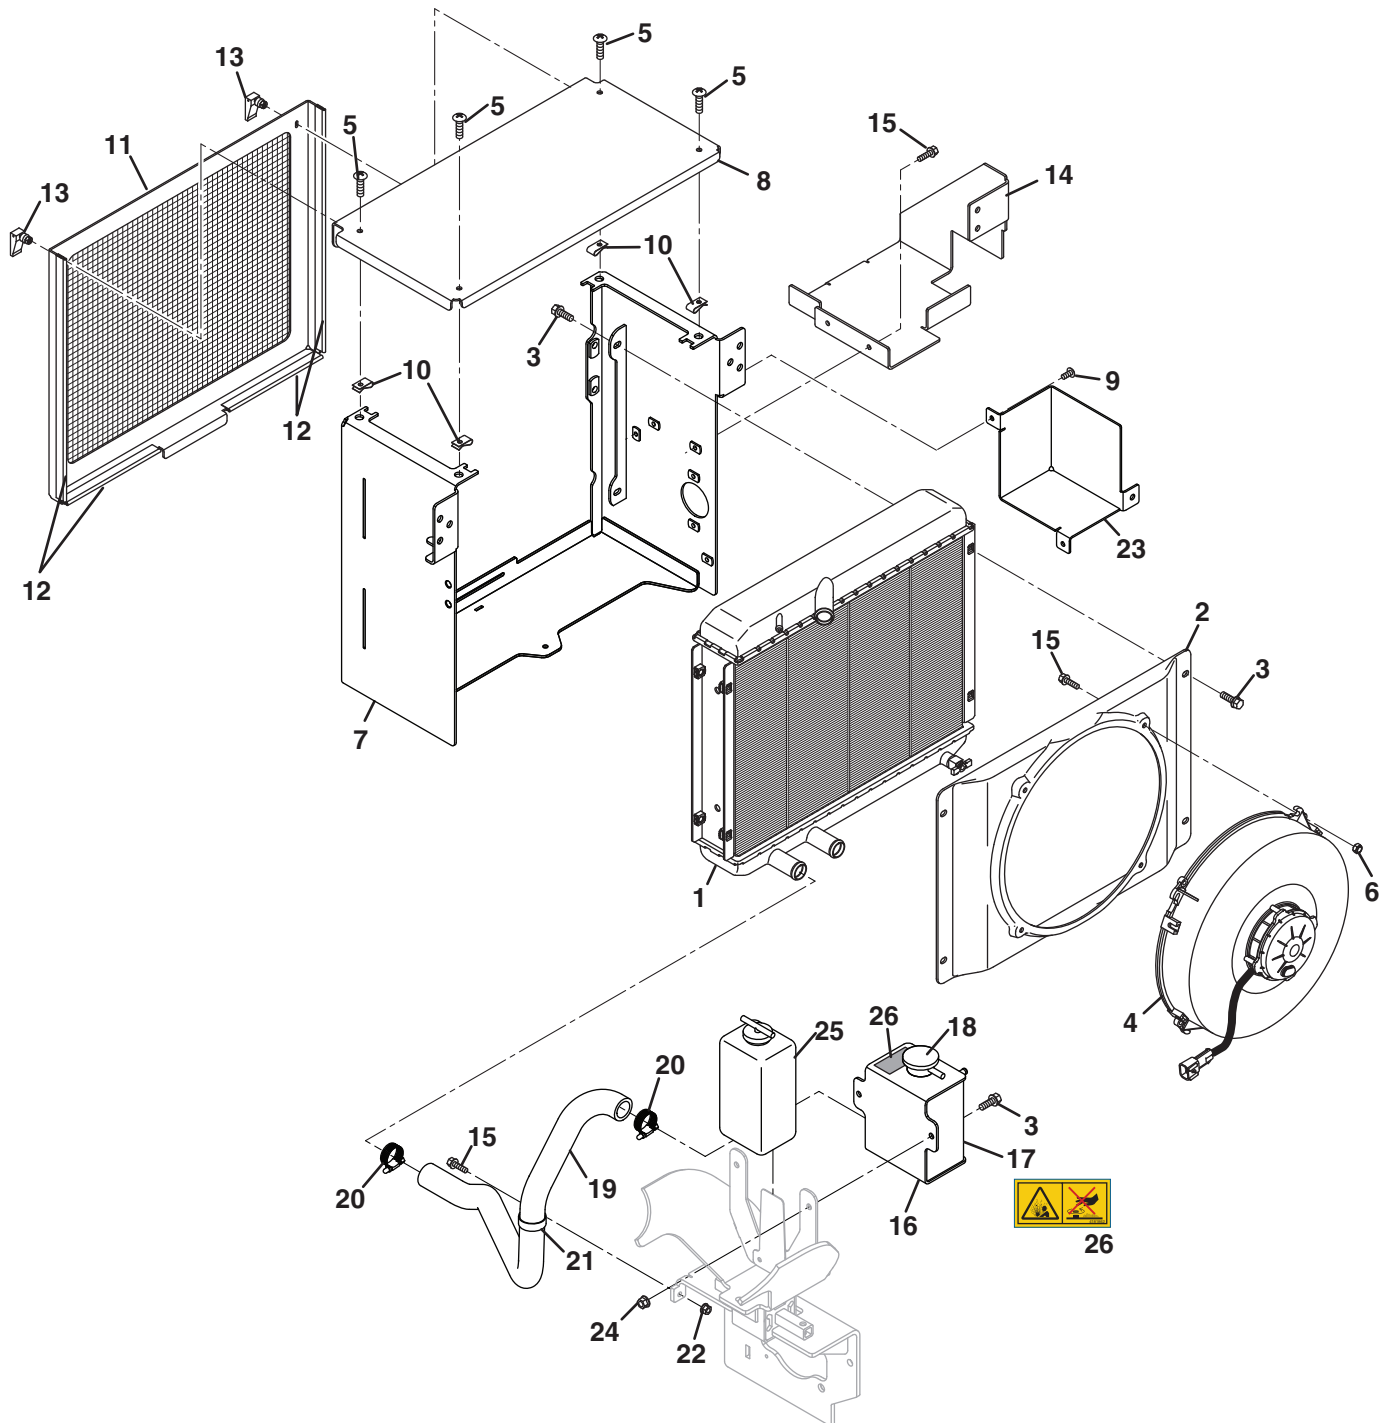

SPRAYTEK XP

Radiator

Item	Part No.	Qty.	Description
1	4315435	1	Radiator
2	4313106	1	Shroud, Fan
3	403770	10	Screw, 5/16-18 x 3/4" Hex Flange
4	4315426	1	Fan, 12" Puller
5	800582	4	Screw, 1/4-20 x 3/4" Truss Head
6	445770	4	Nut, 1/4-20 Nylon Insert Hex
7	4315436	1	Frame, Radiator Enclosure
8	4315439	1	Cover, Radiator Enclosure
9	404014	2	Screw, 1/4-20 x 1/2" Truss Head
10	4315646	4	Nut, 1/4-20 Speed
11	4315447	1	Screen, Radiator
12	108194A3	AR	Channel, Flex Trim, 38" Lg
13	3002098	2	Latch, Swell
14	4306775	1	Tray, Battery
15	548045	7	Screw, 1/4-20 x 3/4" Hex Flange
16	4314968	1	Tank, Expansion (Includes Items 17 - 18)
17	4329568	1	• Kit, Tank Expansion
18	4329587	1	• Cap, 13 psi
19	4345747	1	Hose, Coolant
20	319914	2	Clamp, Hose
21	2700757	1	Clamp, Tube
22	548910	1	Nut, 1/4-20 Hex Flange
23	4316127	1	Shield, Air Intake
24	548911	2	Nut, 5/16-18 Hex Flange
25	553926	1	Tank, Overflow
26	4181862	1	Decal, Radiator Cap