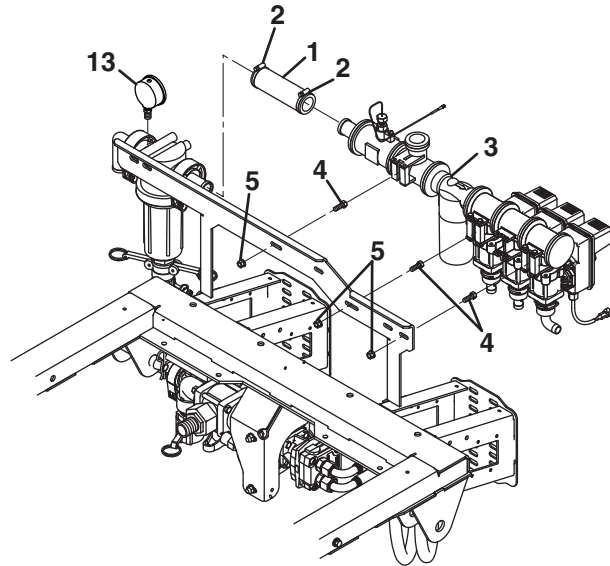

Raven 440 Manifold