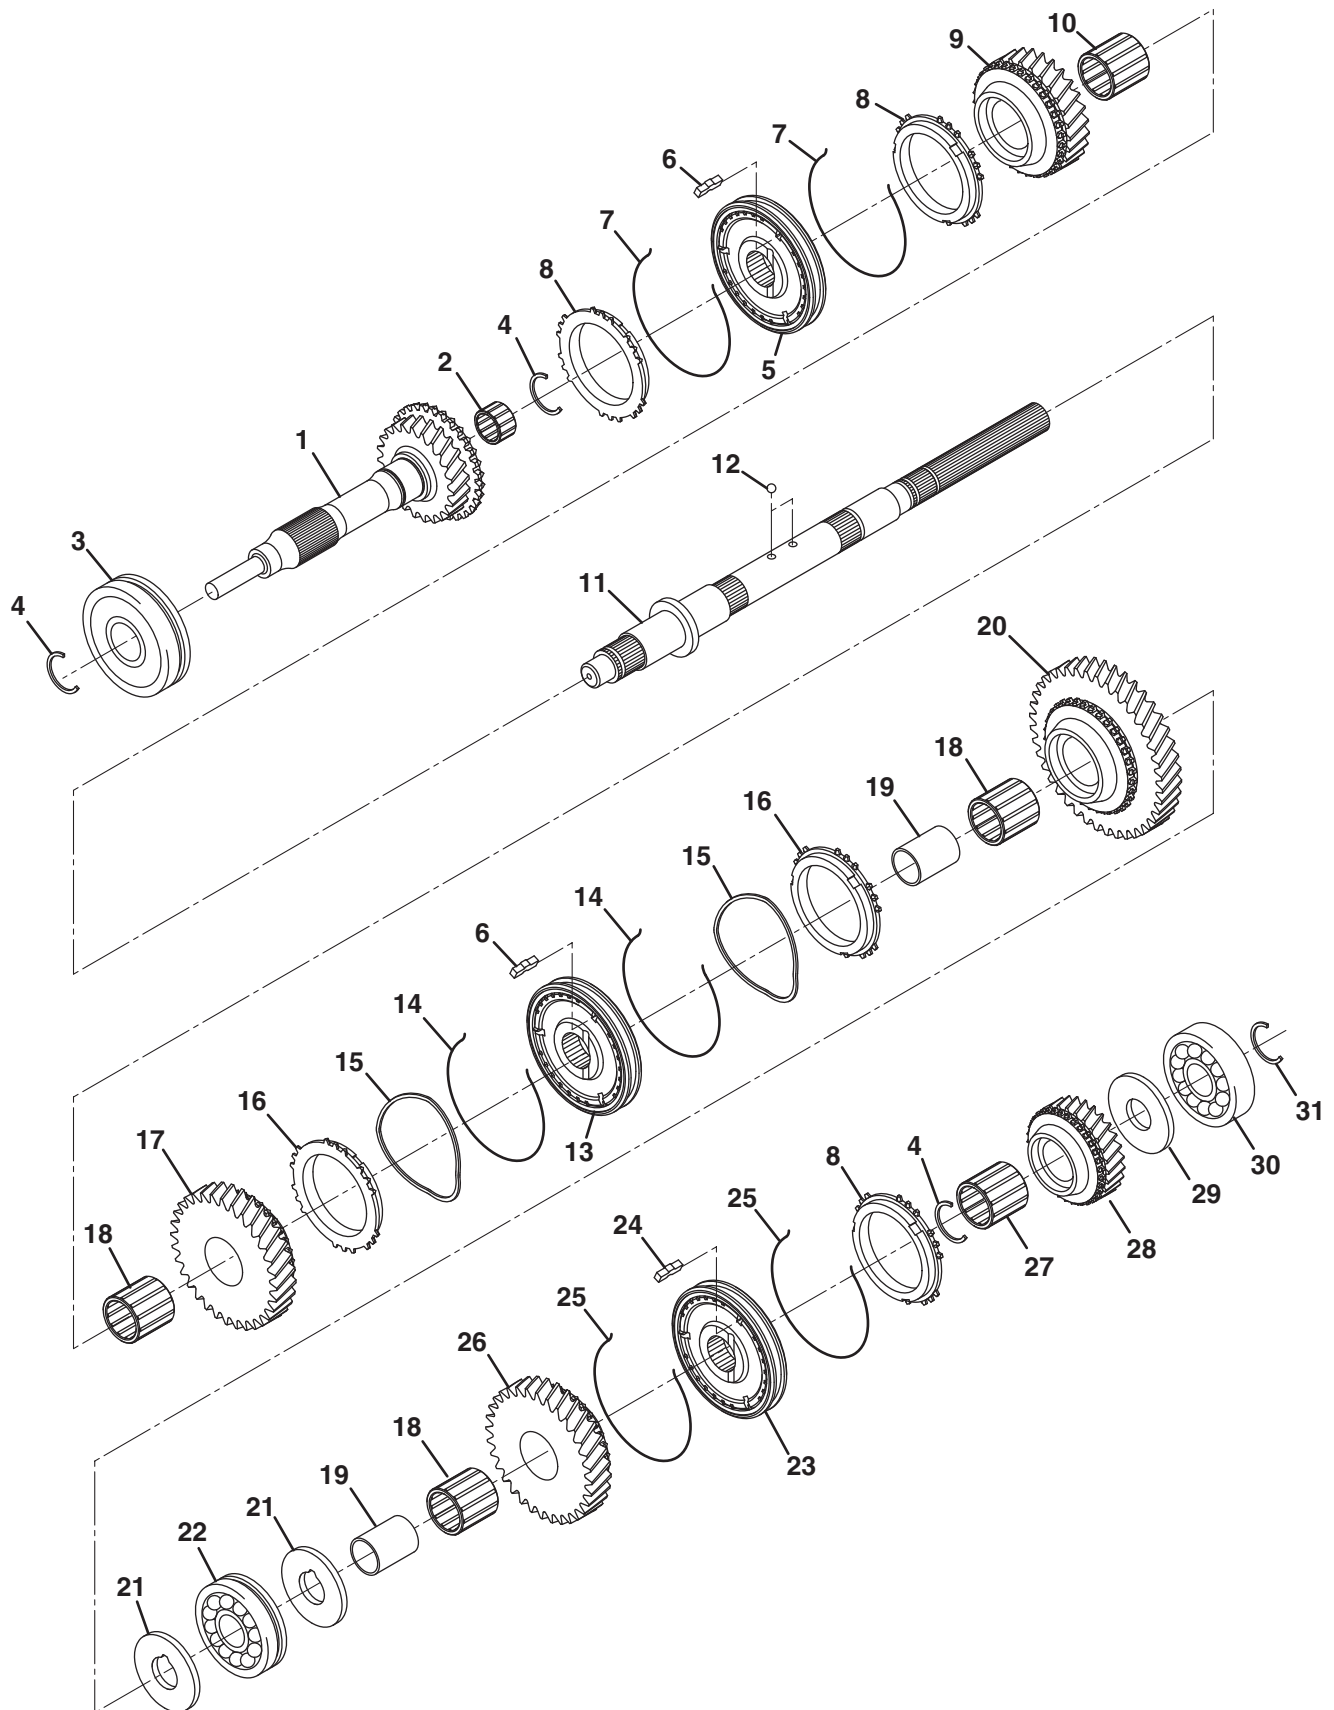

SPRAYTEK XP

Input and Main Shaft

Item	Part No.	Qty.	Description
1	24110-80410	1	Shaft, Input (4th Gear)
2	2702561	1	Bearing, Needle
3	4141037	1	Bearing, Input Shaft Ball
4	09380-28007	3	Cir Clip
5	24410-83000	1	High Speed Synchroniser (Includes Hub and Sleeve)
6	24471-60A00	6	Key, Synchronizer
7	2703581	2	Spring, High Speed Synchronizer
8	24432-83001	3	Ring, Synchronizer
9	2703453	1	Gear, Main Shaft 3rd
10	09263-30031	1	Bearing, Needle
11	24121-85252	1	Shaft, Main
12	06111-06003	2	Ball
13	24400-83002	1	Low Speed Synchronizer (Includes Hub and Sleeve)
14	24436-83000	2	Spring, Low Speed Synchronizer
15	2703580	2	Spring, Low Speed
16	24431-83001	2	Ring, Low Speed Synchronizer
17	24220-60A01	1	Gear, Main Shaft 2nd
18	09263-35015	3	Bearing, Needle
19	09300-30003	2	Bushing
20	24211-83011	1	Gear, Main Shaft Low (1st Gear)
21	09166-30007	2	Washer
22	09262-30086	1	Bearing, Ball
23	24420-83000	1	Synchronizer, Reverse Drive (Includes Hub and Sleeve)
24	24473-70D10	3	Key, Synchronizer
25	2703581	1	Spring, Reverse Synchronizer
26	4119000	1	Gear, Main Shaft Reverse
27	24801-60810	1	Bearing, Needle
28	24250-83020	1	Gear, Main Shaft 5th
29	24255-60A00	1	Washer
30	09262-25073	1	Bearing
31	09380-25011	1	Cir Clip