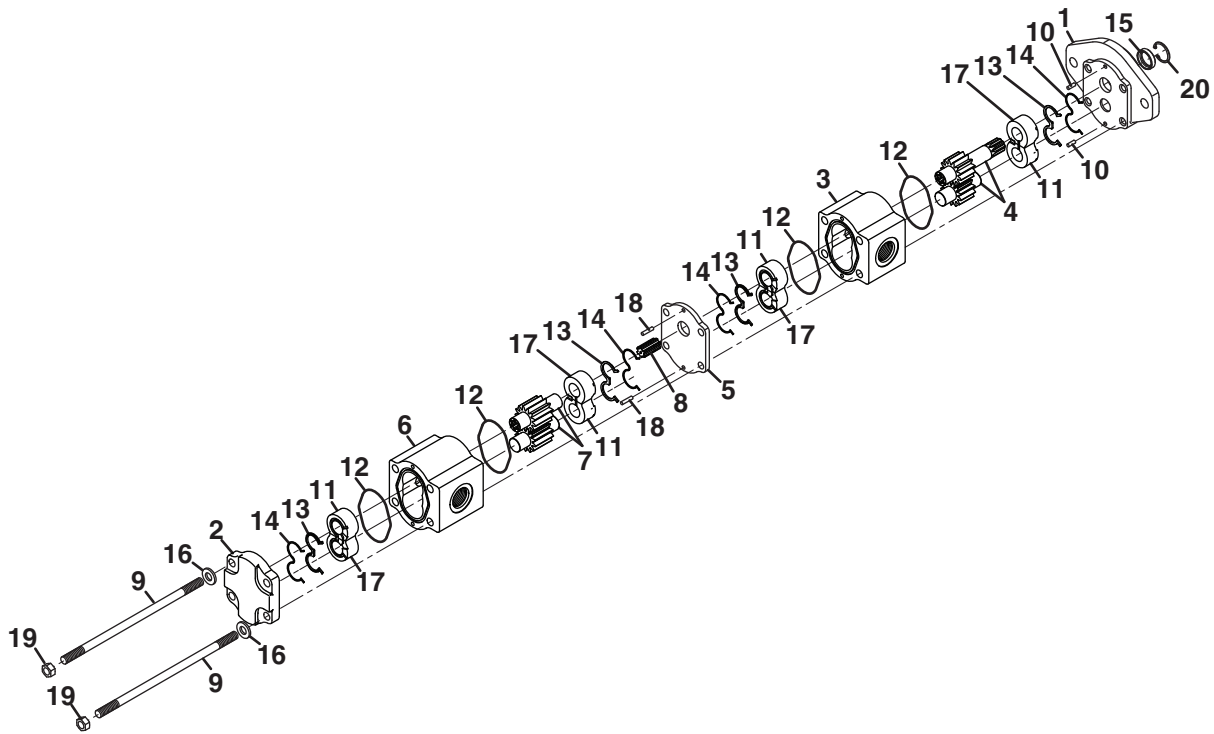

Two Section Gear Pump

Part Number 4346426

Item	Part No.	Qty.	Description
1	N/S	1	Housing, Front
2	N/S	1	Housing, Rear
3	N/S	1	Housing, Gear
4	N/S	1	Set, 0.43 in ³ Gearshaft
5	N/S	1	Plate
6	N/S	1	Housing, Gear
7	N/S	1	Set, 0.67 in ³ Gearshaft
8	N/S	1	Shaft, Connector
9	N/S	4	Stud, 160mm
10	N/S	2	Pin, Dowel
11	N/S	4	Thrust Bushing Block
	4380398	1	Seal Kit
12	N/S	4	• Seal, O-Ring Section
13	N/S	4	• Seal, Channel
14	N/S	4	• Seal Back-Up
15	N/S	1	• Seal, Inner Lip
16	N/S	4	Washer
17	N/S	4	Thrust Bushing Block
18	N/S	2	Pin, Dowel
19	N/S	4	Nut
20	N/S	1	Snap Ring