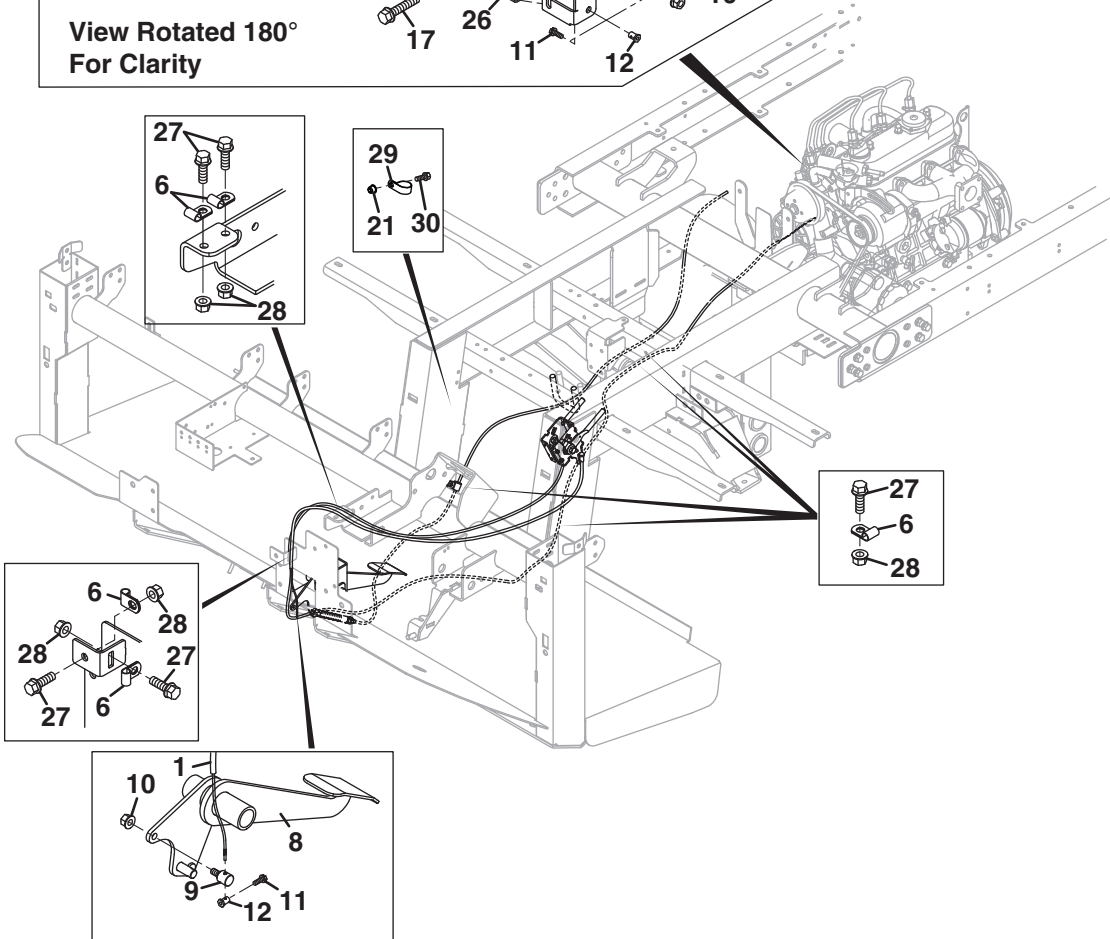

SPRAYTEK XP

Diesel Throttle Cable Routing

Diesel Engine Option

Item	Part No.	Qty.	Description
● 1	4302212	1	Cable, Hand Throttle
● 2	4305936	1	Cable, Governor Control
3	4306075	1	Cable, Accelerator
● 4	111898	1	Clamp, Cable
● 5	403745	1	Screw, #10-24 x 5/8" Hex Head
6	3003773	7	Clamp, 1/4"
● 7	800521	1	Nut, #10-24 Hex
8	4306088	1	Pedal, Accelerator
● 9	554988	1	Pivot, Throttle
● 10	800706	2	Nut, 1/4-20 Crownlock Flange
● 11	831890	2	Screw, #8-32 x 3/8" Slotted Hex
● 12	831888	2	Swivel
13	306328	1	Cotter Pin, 3/32 x 3/4"
14	548045	1	Screw, 1/4-20 x 3/4" Hex Flange
15	4316347	1	Bracket, Throttle
16	4322626	1	Screw, M10-1.25 x 20 mm Hex Head
17	452390	1	Screw, M8-1.25 x 30 mm Hex Flange
● 18	4316352	1	Lever, Governor
19	364528	1	Spacer
● 20	835271	1	Nut, Governor Arm
21	400150	1	Nut, 5/16-18 Insert
● 22	4316354	1	Plate, Throttle
● 23	800934	1	Screw, M6-1 x 16 mm Hex Flange
● 24	450452	1	Nut, M6-1 Hex Flange
25	806714	1	Clevis Pin, 5/16 x 15/16"
● 26	840473	1	Spring, Extension
27	403751	6	Screw, 5/16-18 x 3/4" Hex Flange
28	548911	8	Nut, 5/16-18 Hex Flange
29	354080	1	Clamp, 1" Hose
30	403751	1	Screw, 5/16-18 x 3/4" Hex Flange
●	Diesel Speed Control Option Only		