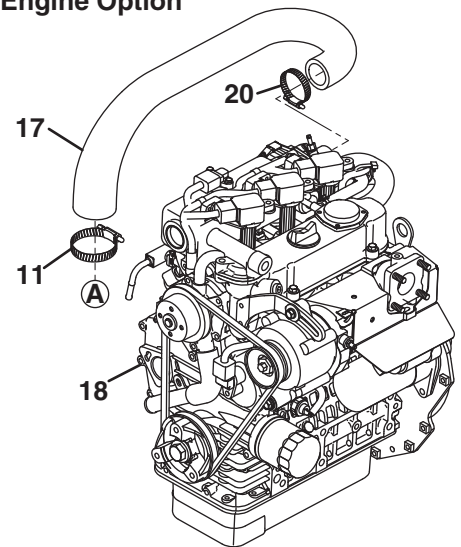

SPRAYTEK XP

Air Filter

Diesel Engine Option

Gas Engine Option

Item	Part No.	Qty.	Description
1	3001965	1	Air Filter
	5000919	1	• Element, Filter
	5000920	1	• Cover, Filter
	5000921	1	• Valve, Vactuato
2	3001388	1	Bracket, Air Filter
3	4307842	1	Bracket, Throttle Cable
4	400025	2	Screw, 5/16-18 x 7/8" Hex Flange
5	548911	3	Nut, 5/16-18 Hex Flange
6	403571	1	Screw, 5/16-18 x 3/4" Hex Flange
7	4307840	1	Mount, Diesel Engine
7	4307841	1	Mount, Gas Engine
8	3002195	1	Fitting, 1/8 NPT 90°
9	365398	1	Indicator, Service
10	4315008	1	Hose, Air Filter Intake
11	359615	3	Clamp, 1-1/8 - 3" Hose
12	4316047	1	Scoop, Air Intake
13	REF	1	Radiator Assembly
14	404022	2	Screw, 1/4-20 x 1" Truss Head
15	4316127	1	Shield, Air Intake
16	404014	2	Screw, 1/4-20 x 1/2" Truss Head
17	4315007	1	Hose, Diesel Engine Air Intake
17	4315006	1	Hose, Gas Engine Air Intake
18	4293417	1	Diesel Engine, Kubota D1105-E4B
18	REF	1	Gas Engine, Kubota WG972 EFI
19	326799	1	Clamp, 1-9/16 - 2-1/2" Hose (Diesel Engine Only)
20	4319953	1	Clamp, 1-1/16 - 2" Hose (Gas Engine Only)
21	4327326	1	Bracket, Air Filter
22	548905	2	Screw, 3/8-16 x 1" Hex Flange