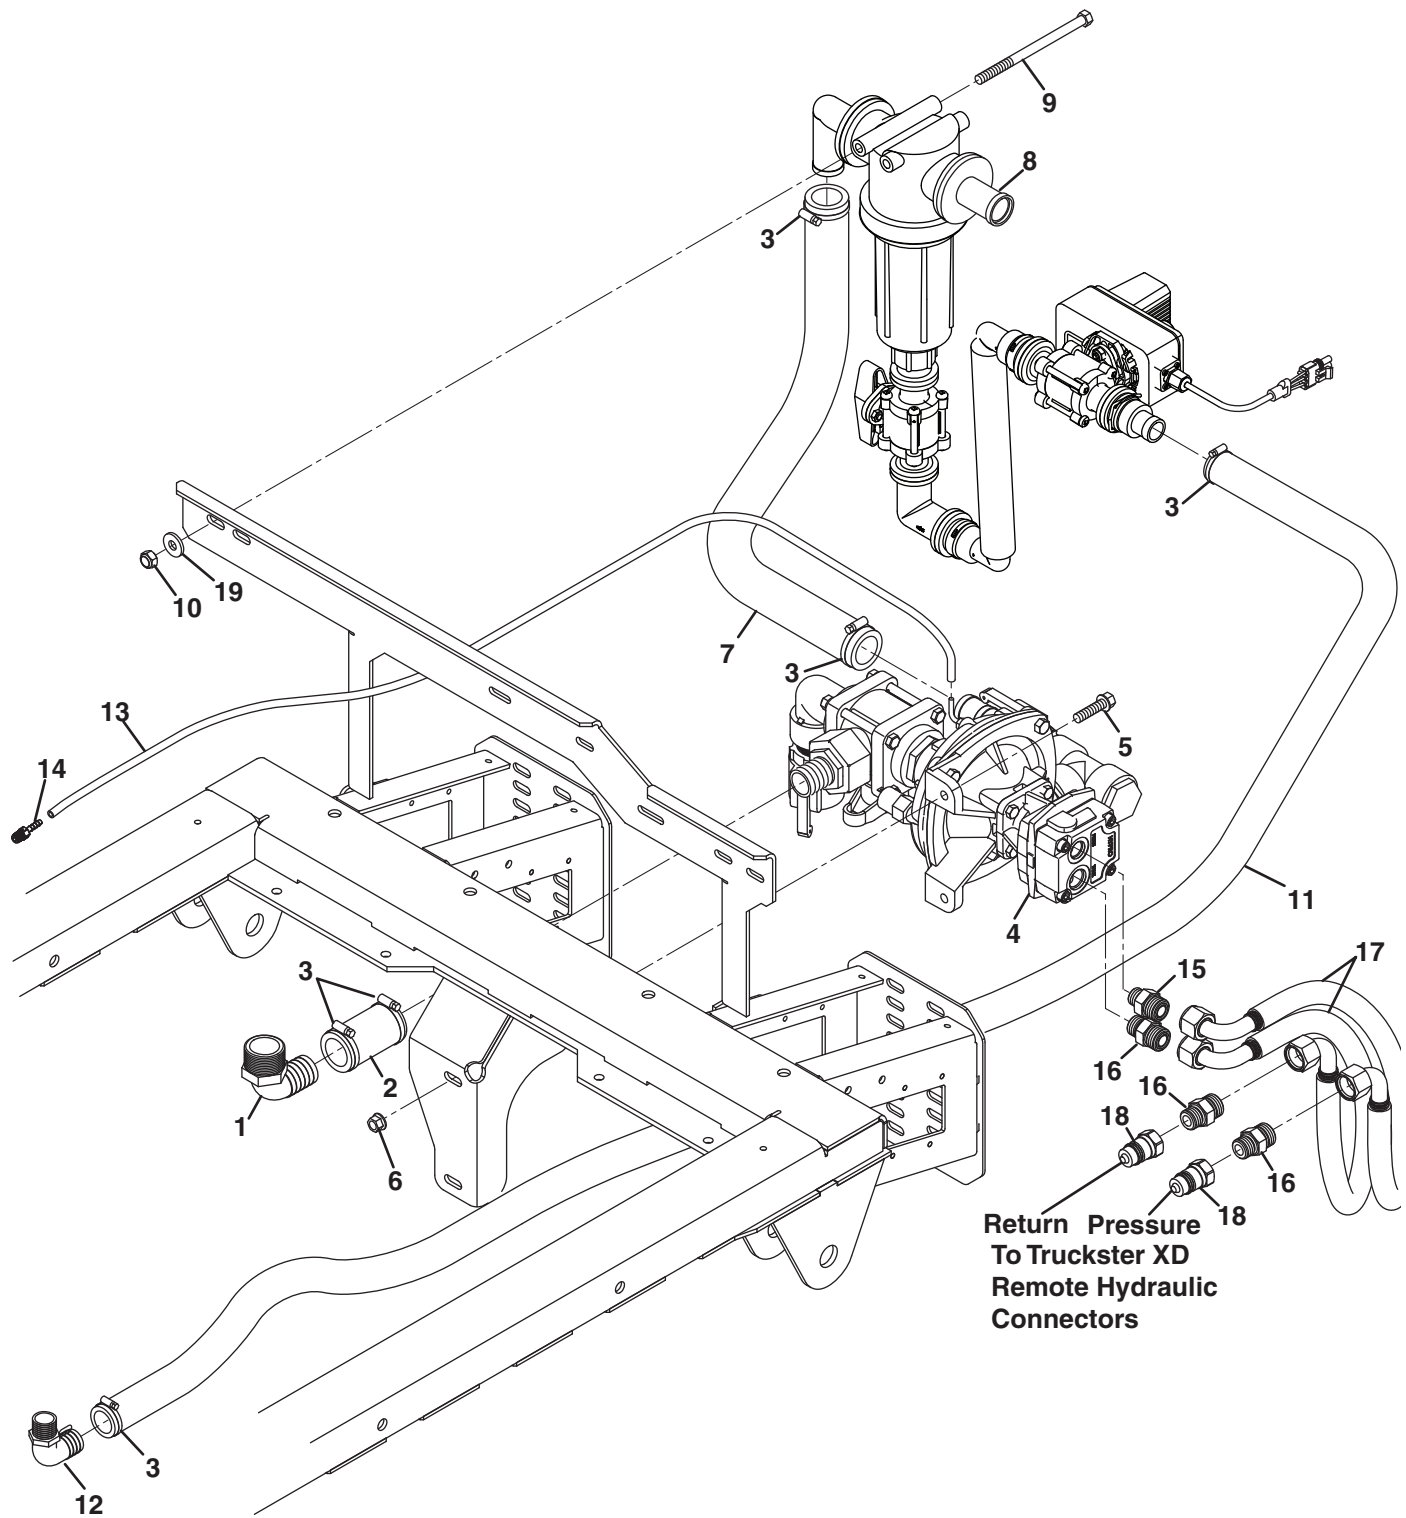

SPRAYTEK XP

Sprayer Tank Plumbing

Item	Part No.	Qty.	Description
1	4309755	1	Elbow, 1-1/4" NPT x 1-1/4" Hose Barb
2	4335458	4"	Hose, 1-1/4" I.D.
3	4319953	6	Clamp, 1-1/16" to 2" Hose
4	REF	1	Sprayer Pump Assembly
5	548907	2	Screw, 3/8-16 x 1-1/4" Hex Flange
6	548804	2	Nut, 3/8-16 Hex Flange
7	4335458	26"	Hose, 1-1/4" I.D.
8	REF	1	Stainer Assembly
9	400288	2	Screw, 3/8-16 x 5-1/2" Hex Head
10	445806	2	Nut, 3/8-16 Nylon Insert
11	4335457	55"	Hose, 1" I.D.
12	4319830	1	Elbow, 3/4" NPT x 1" Hose Barb
13	4335454	53"	Hose, 3/16" I.D. Clear (XP 175)
13	4335454	60"	Hose, 3/16" I.D. Clear (XP 300)
14	4320926	1	Fitting, 1/8" NPT x 3/16" Hose Barb
15	339988	1	Fitting, -10 ORFS x -8 ORB
	339911	1	• O-Ring, -10 ORFS
	339898	1	• O-Ring, -8 ORB
16	339989	3	Fitting, -10 ORFS x -10 ORB
	339911	1	• O-Ring, -10 ORFS
	339899	1	• O-Ring, -10 ORB
17	1003557	2	Hose, Remote Connectors to Pump
18	4307275	2	Fitting, 1/2" Male Quick Connect
19	303873	2	Flat Washer, 3/8