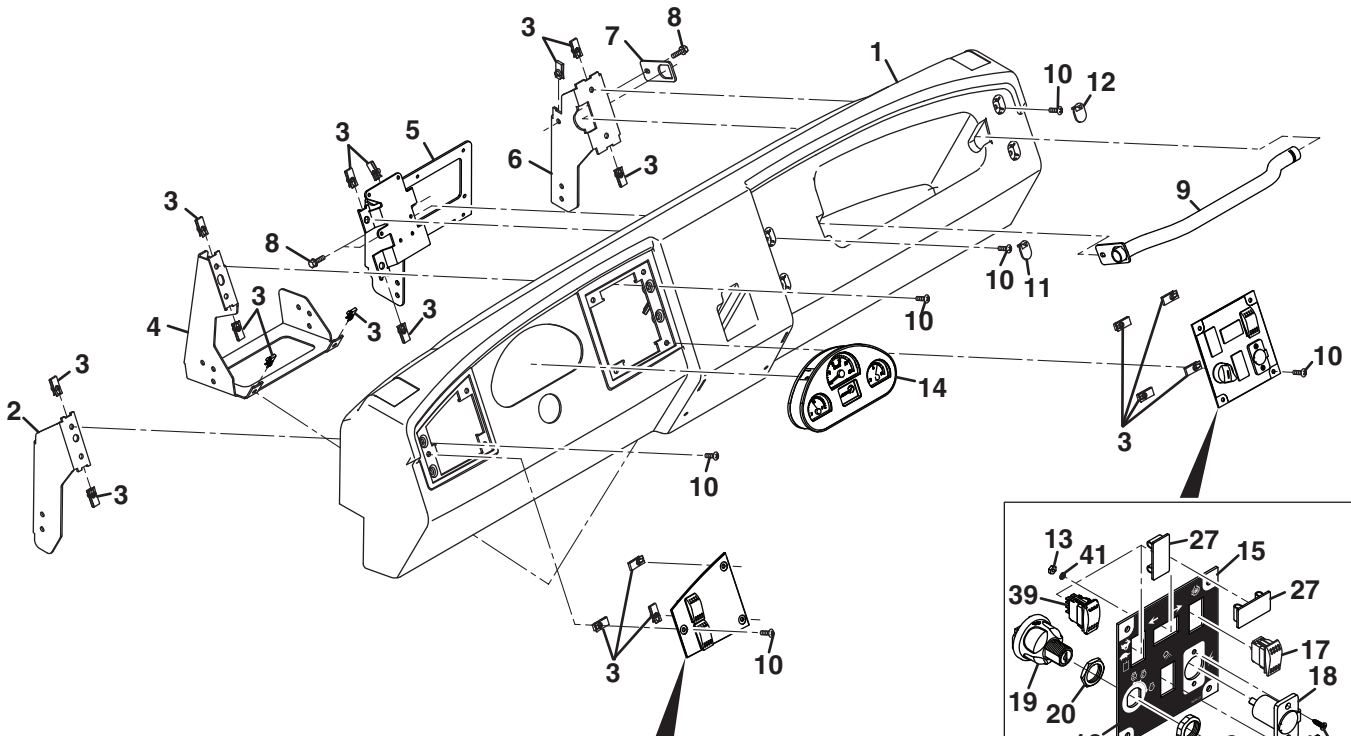

SPRAYTEK XP

Dashboard

Standard Panel

Diesel Speed Control Panel Option

Gas Speed Control Panel Option

Item	Part No.	Qty.	Description
1	671853	1	Dashboard
2	4317266	1	Support, Left Side Dash
3	4315646	19	Nut, 1/4-20 U-Type
4	4317267	1	Support, Center Dash
5	4308960	1	Support, Dash
6	4308959	1	Support, Right Side Dash
7	4308956	1	Bracket, Handle Support
8	548045	2	Screw, 1/4-20 x 3/4" Hex Flange
9	4326289	1	Handle, Grab
10	404016	16	Screw, 1/4-20 x 5/8" Truss Head
11	4315826	2	Cover, Left Side Screw
12	4315827	2	Cover, Right Side Screw
13	444304	2	Nut, #6-32 Hex
14	669954	1	Cluster, Instrument
15	4313708	1	Plate, Control Panel
16	4319447	1	Decal, Control Panel
17	4324687	1	Switch, Differential Lock
18	843942	1	Socket, 12V Accessory Plug
19	4283269	1	Switch, 3 Position Ignition (Includes Items 20 - 22)
20	4283653	1	• Nut, Backing
21	4283652	1	• Nut, Switch Face
22	4283654	1	• Key
23	4308964	1	Panel, Left Side Dash
24	4319606	1	Decal, Left Side Dash
25	4130132	1	Switch, Lights
26	4130133	1	Switch, Horn
27	4225220	3	Plug, Panel
28	446118	4	Lockwasher, #10
29	444310	4	Nut, #10-24 Hex Flange
30	4308875	1	Panel, Diesel Speed Control
31	4319448	1	Decal, Diesel Speed Control
32	4305936	1	Cable, Governor Control
33	4302212	1	Cable, Hand Throttle
34	800271	4	Screw, #10-24 x 1/2" Pan Head
35	4324708	1	Switch, Stationary/Cruise
36	4324707	1	Switch, Set/Resume
37	4319627	1	Panel, Gas Speed Control
38	4319666	1	Decal, Gas Speed Control
39	4324706	1	Switch, Hi-Lo Control
40	4201880	2	Screw, #6-32 x 1/2" Flat Head
41	447002	2	Lockwasher, #6 External Tooth