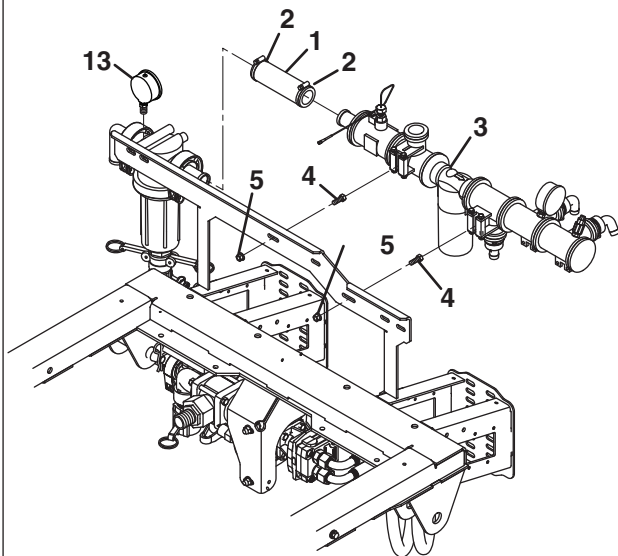

Raven 440 + Sharpshooter Manifold