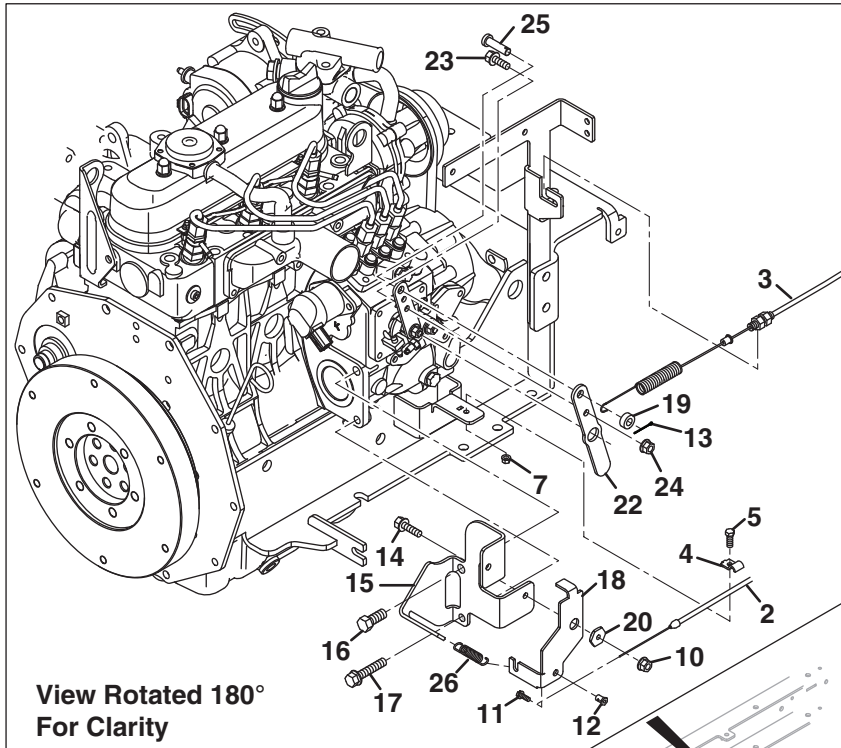

SPRAYTEK XP

Diesel Throttle Cable Routing

Diesel Engine Option

Item	Part No.	Qty.	Description
● 1	4302212	1	Cable, Hand Throttle
● 2	4305936	1	Cable, Governor Control
3	4306075	1	Cable, Accelerator
● 4	111898	1	Clamp, Cable
● 5	403745	1	Screw, #10-24 x 5/8" Hex Head
6	3003773	7	Clamp, 1/4"
● 7	800521	1	Nut, #10-24 Hex
8	4306088	1	Pedal, Accelerator
● 9	554988	1	Pivot, Throttle
● 10	800706	2	Nut, 1/4-20 Crownlock Flange
● 11	831890	2	Screw, #8-32 x 3/8" Slotted Hex
● 12	831888	2	Swivel
13	306328	1	Cotter Pin, 3/32 x 3/4"
14	548045	1	Screw, 1/4-20 x 3/4" Hex Flange
15	4316347	1	Bracket, Throttle
16	4322626	1	Screw, M10-1.25 x 20 mm Hex Head
17	452390	1	Screw, M8-1.25 x 30 mm Hex Flange
● 18	4316352	1	Lever, Governor
19	364528	1	Spacer
● 20	835271	1	Nut, Governor Arm
21	400150	1	Nut, 5/16-18 Insert
● 22	4316354	1	Plate, Throttle
● 23	800934	1	Screw, M6-1 x 16 mm Hex Flange
● 24	450452	1	Nut, M6-1 Hex Flange
25	806714	1	Clevis Pin, 5/16 x 15/16"
● 26	840473	1	Spring, Extension
27	403751	6	Screw, 5/16-18 x 3/4" Hex Flange
28	548911	8	Nut, 5/16-18 Hex Flange
29	354080	1	Clamp, 1" Hose
30	403751	1	Screw, 5/16-18 x 3/4" Hex Flange
●	Diesel Speed Control Option Only		